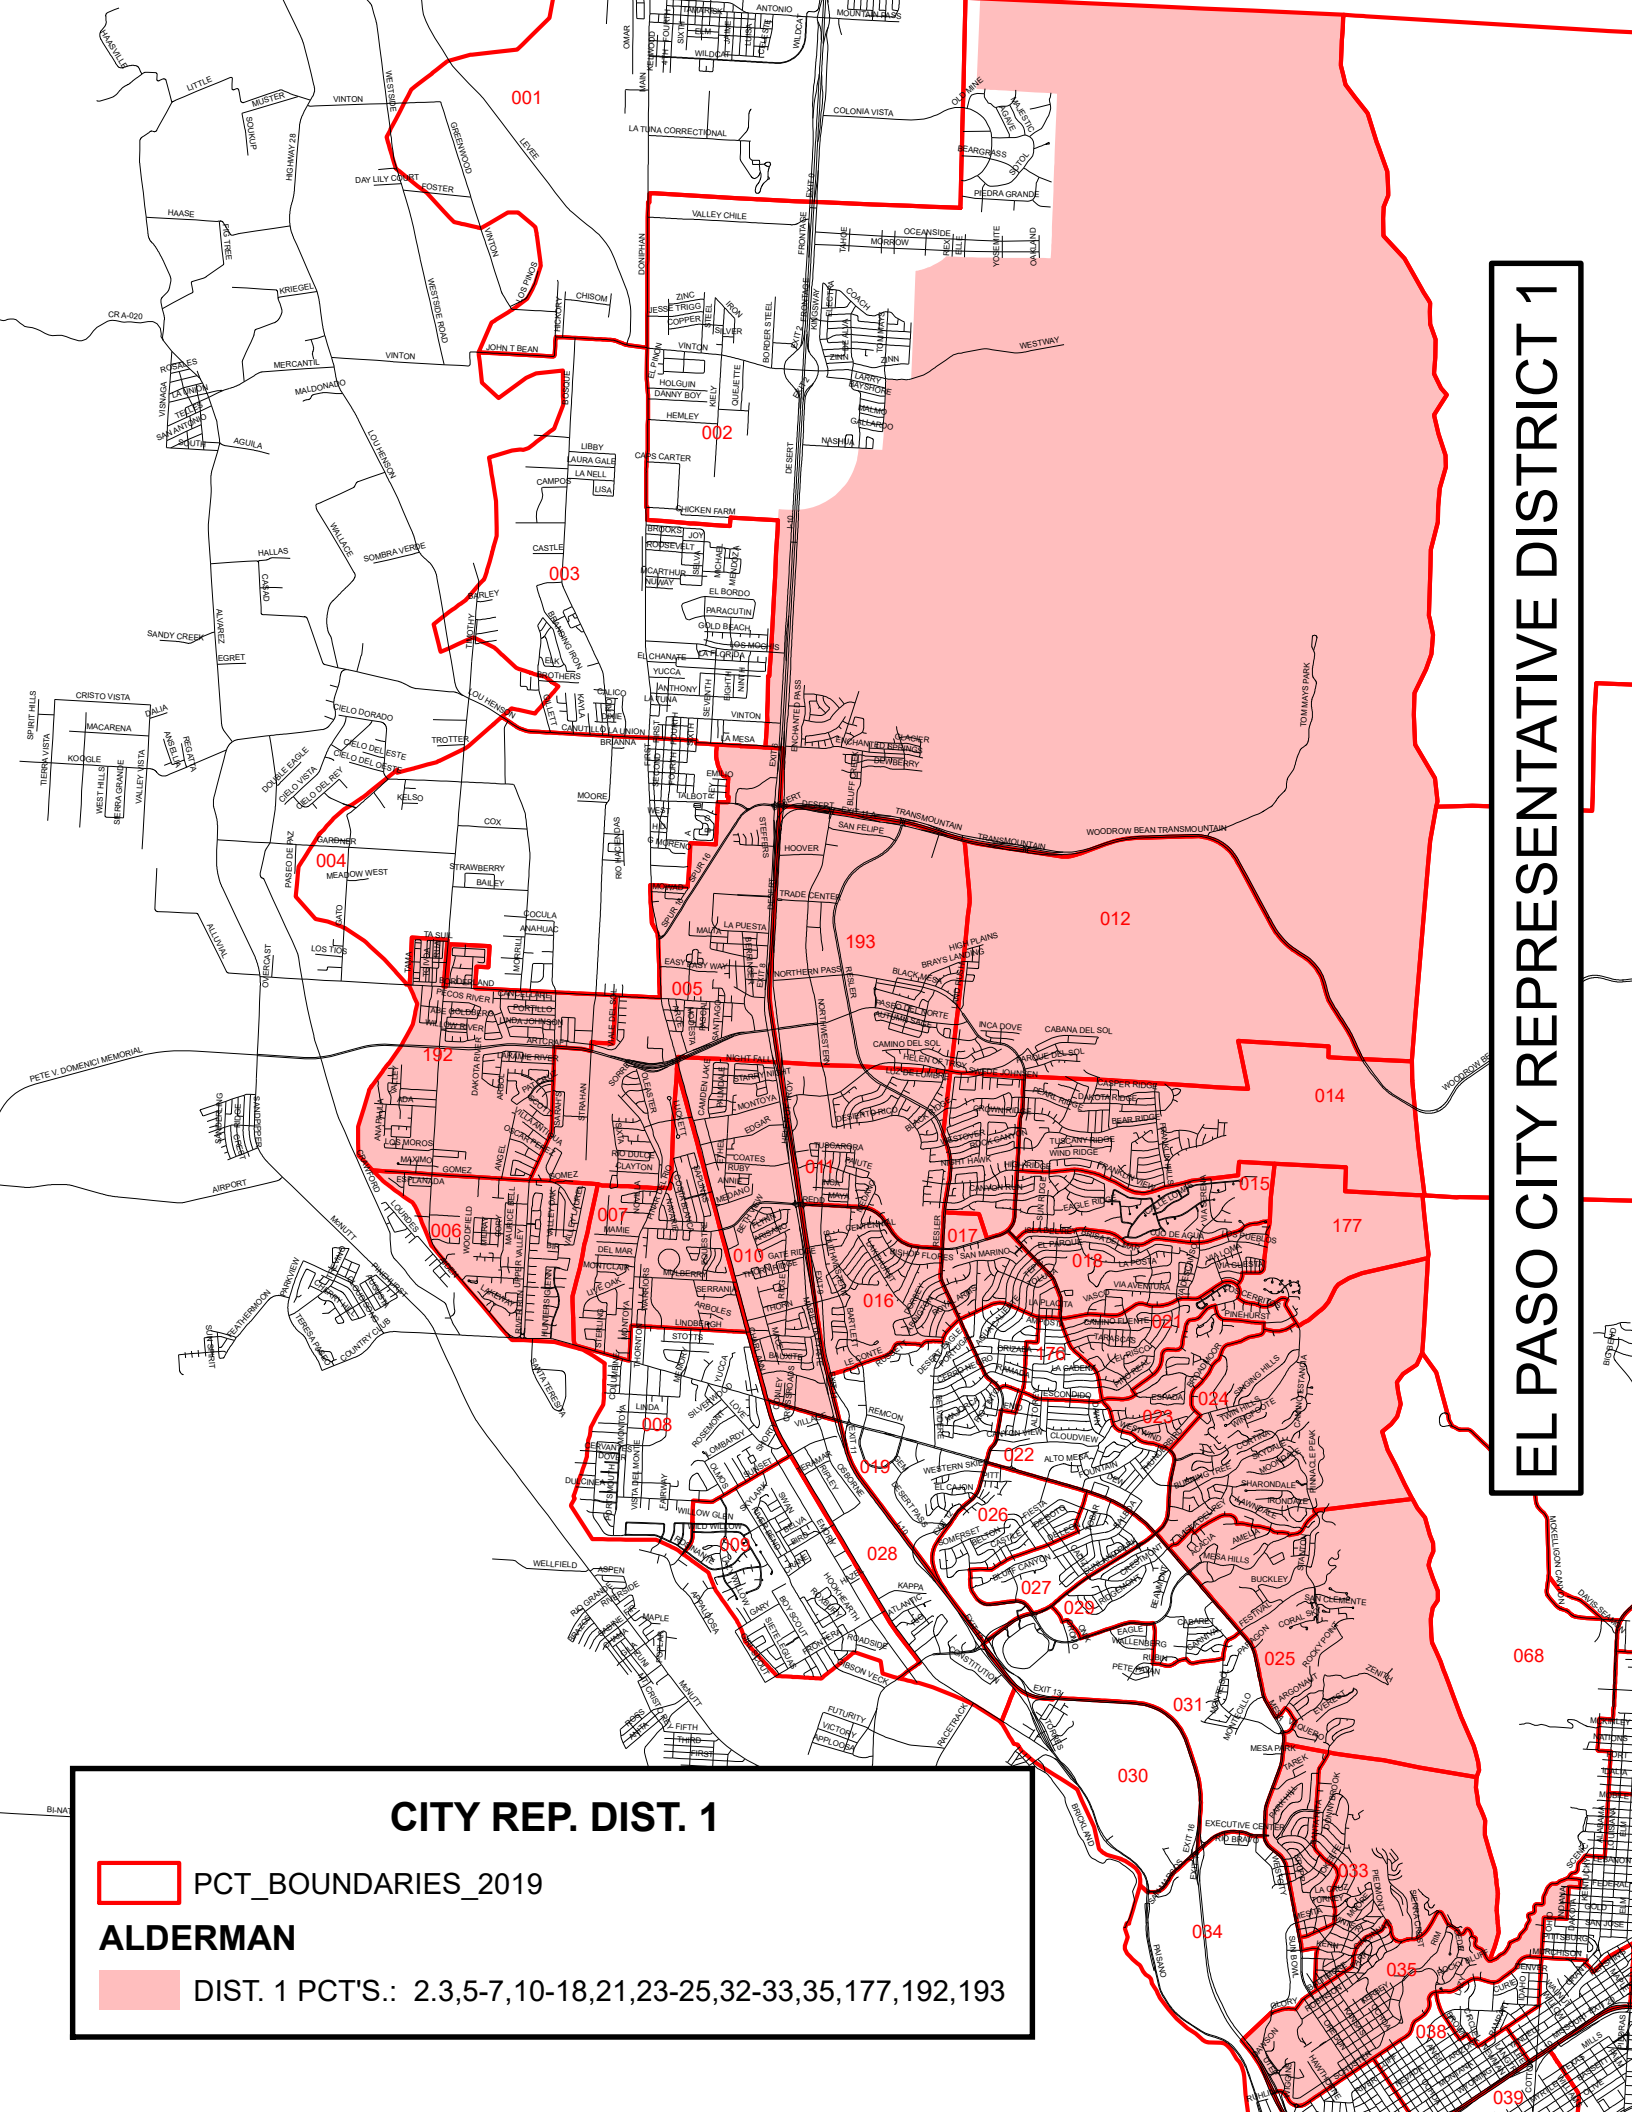

# EL PASO CITY REPRESENTATIVE DISTRICT 1

## CITY REP. DIST. 1

PCT\_BOUNDARIES\_2019

### ALDERMAN

DIST. 1 PCT'S.: 2,3,5-7,10-18,21,23-25,32-33,35,177,192,193