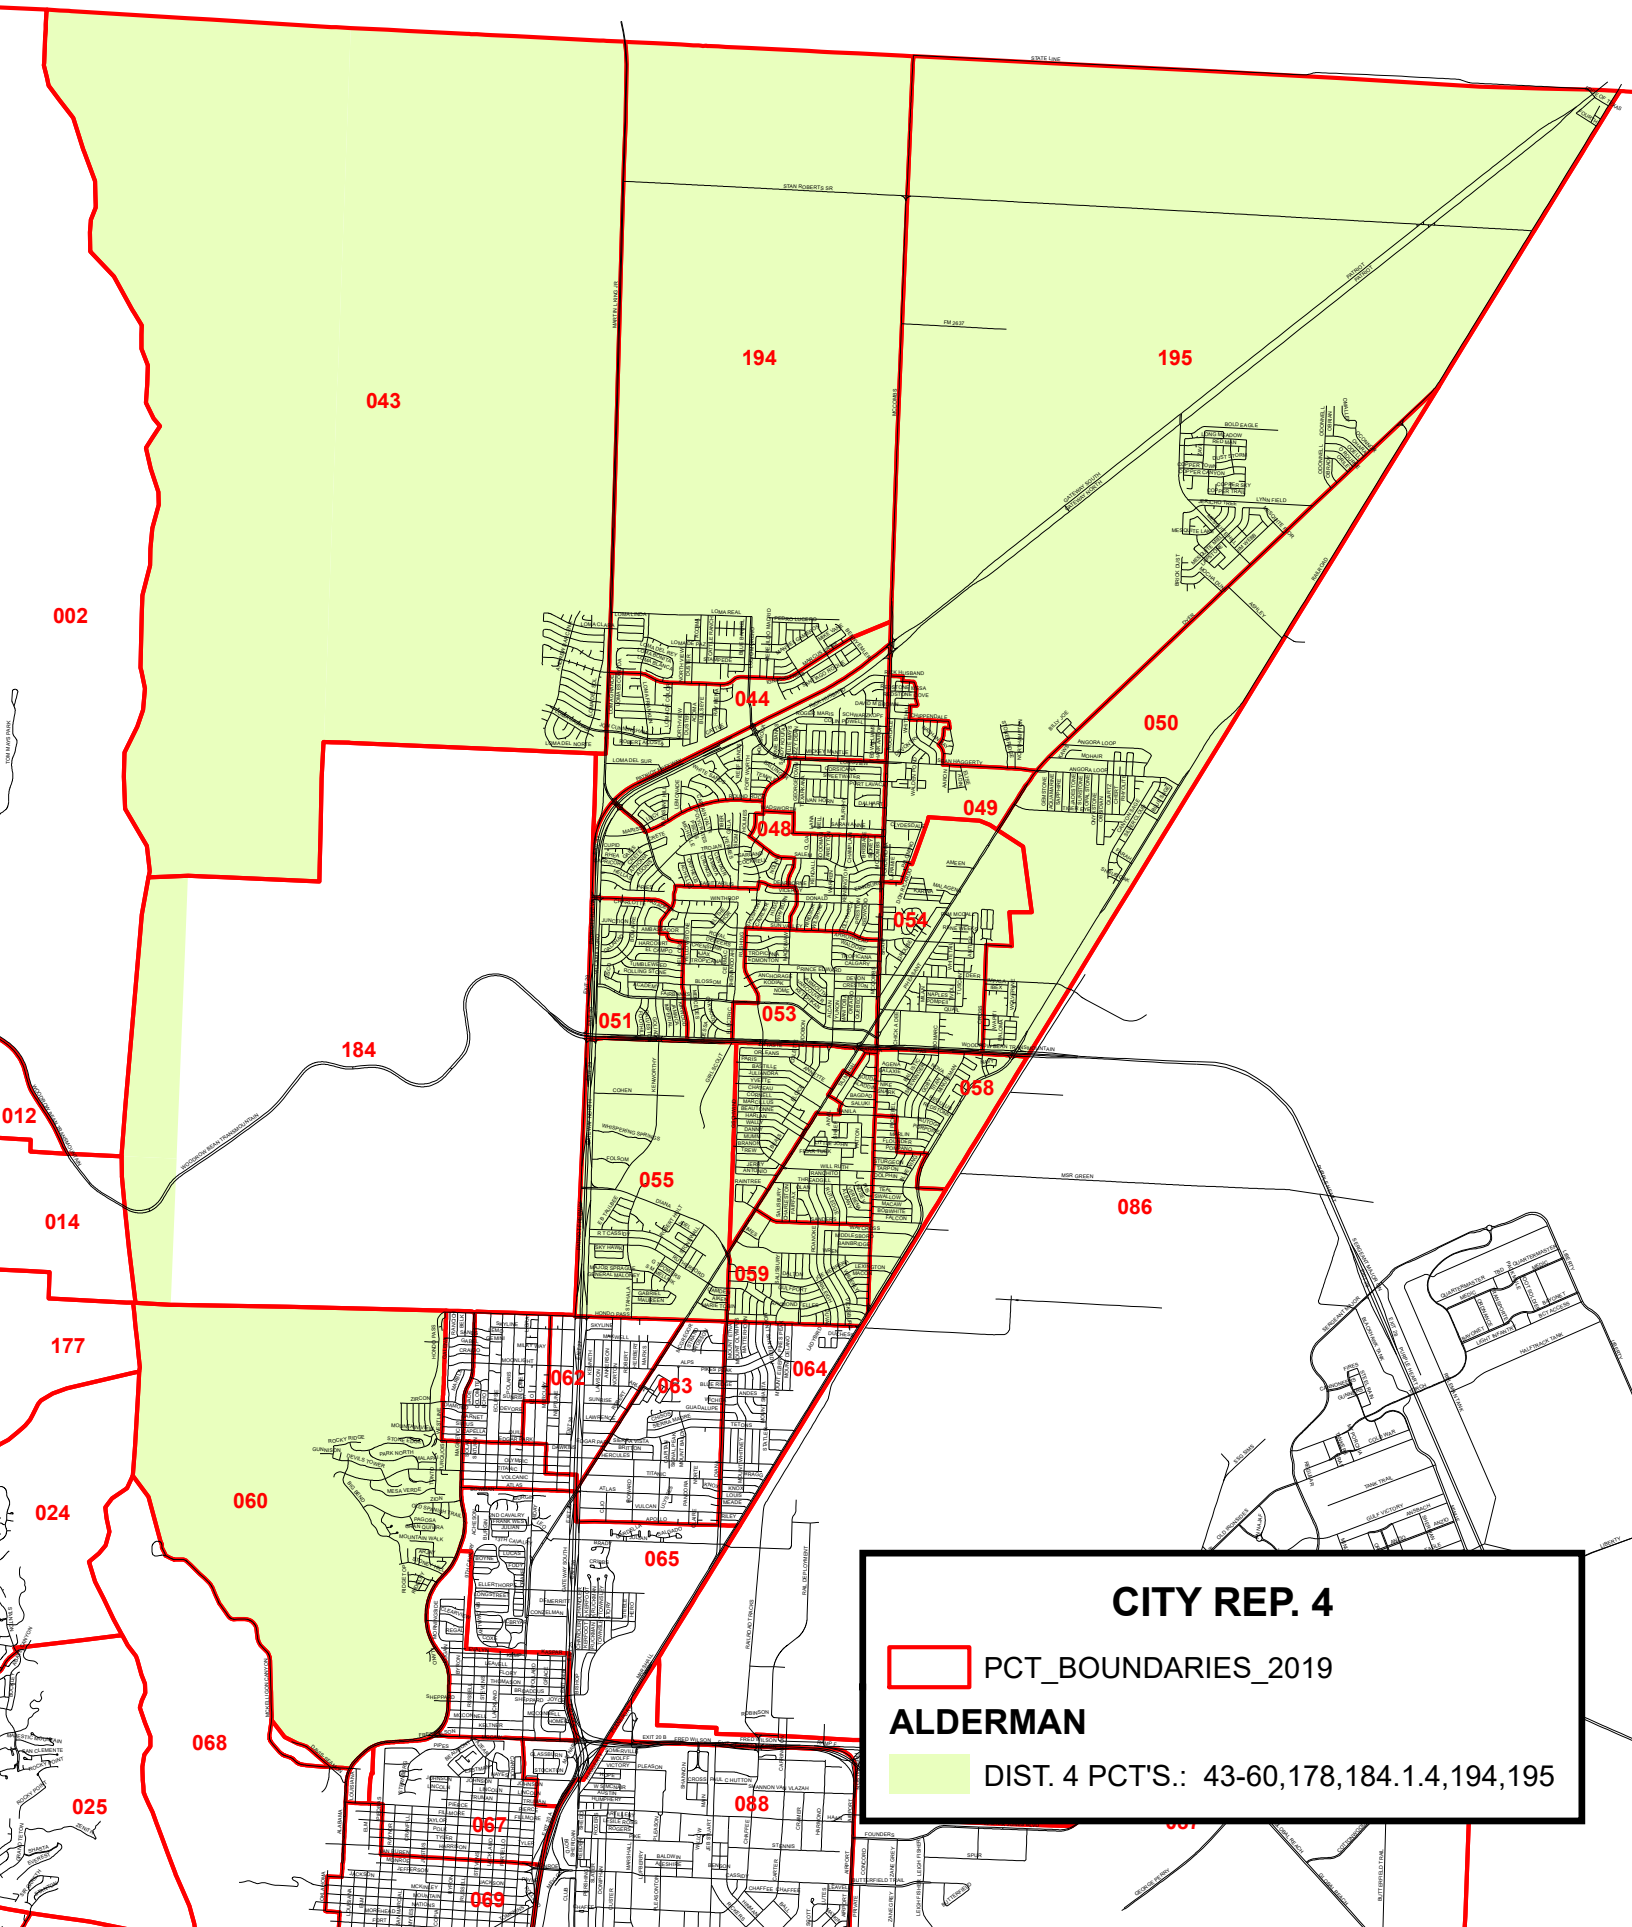

EL PASO CITY REPRESENTATIVE DISTRICT 4

CITY REP. 4

 PCT_BOUNDARIES_2019

ALDERMAN

 DIST. 4 PCT'S.: 43-60,178,184.1.4,194,195