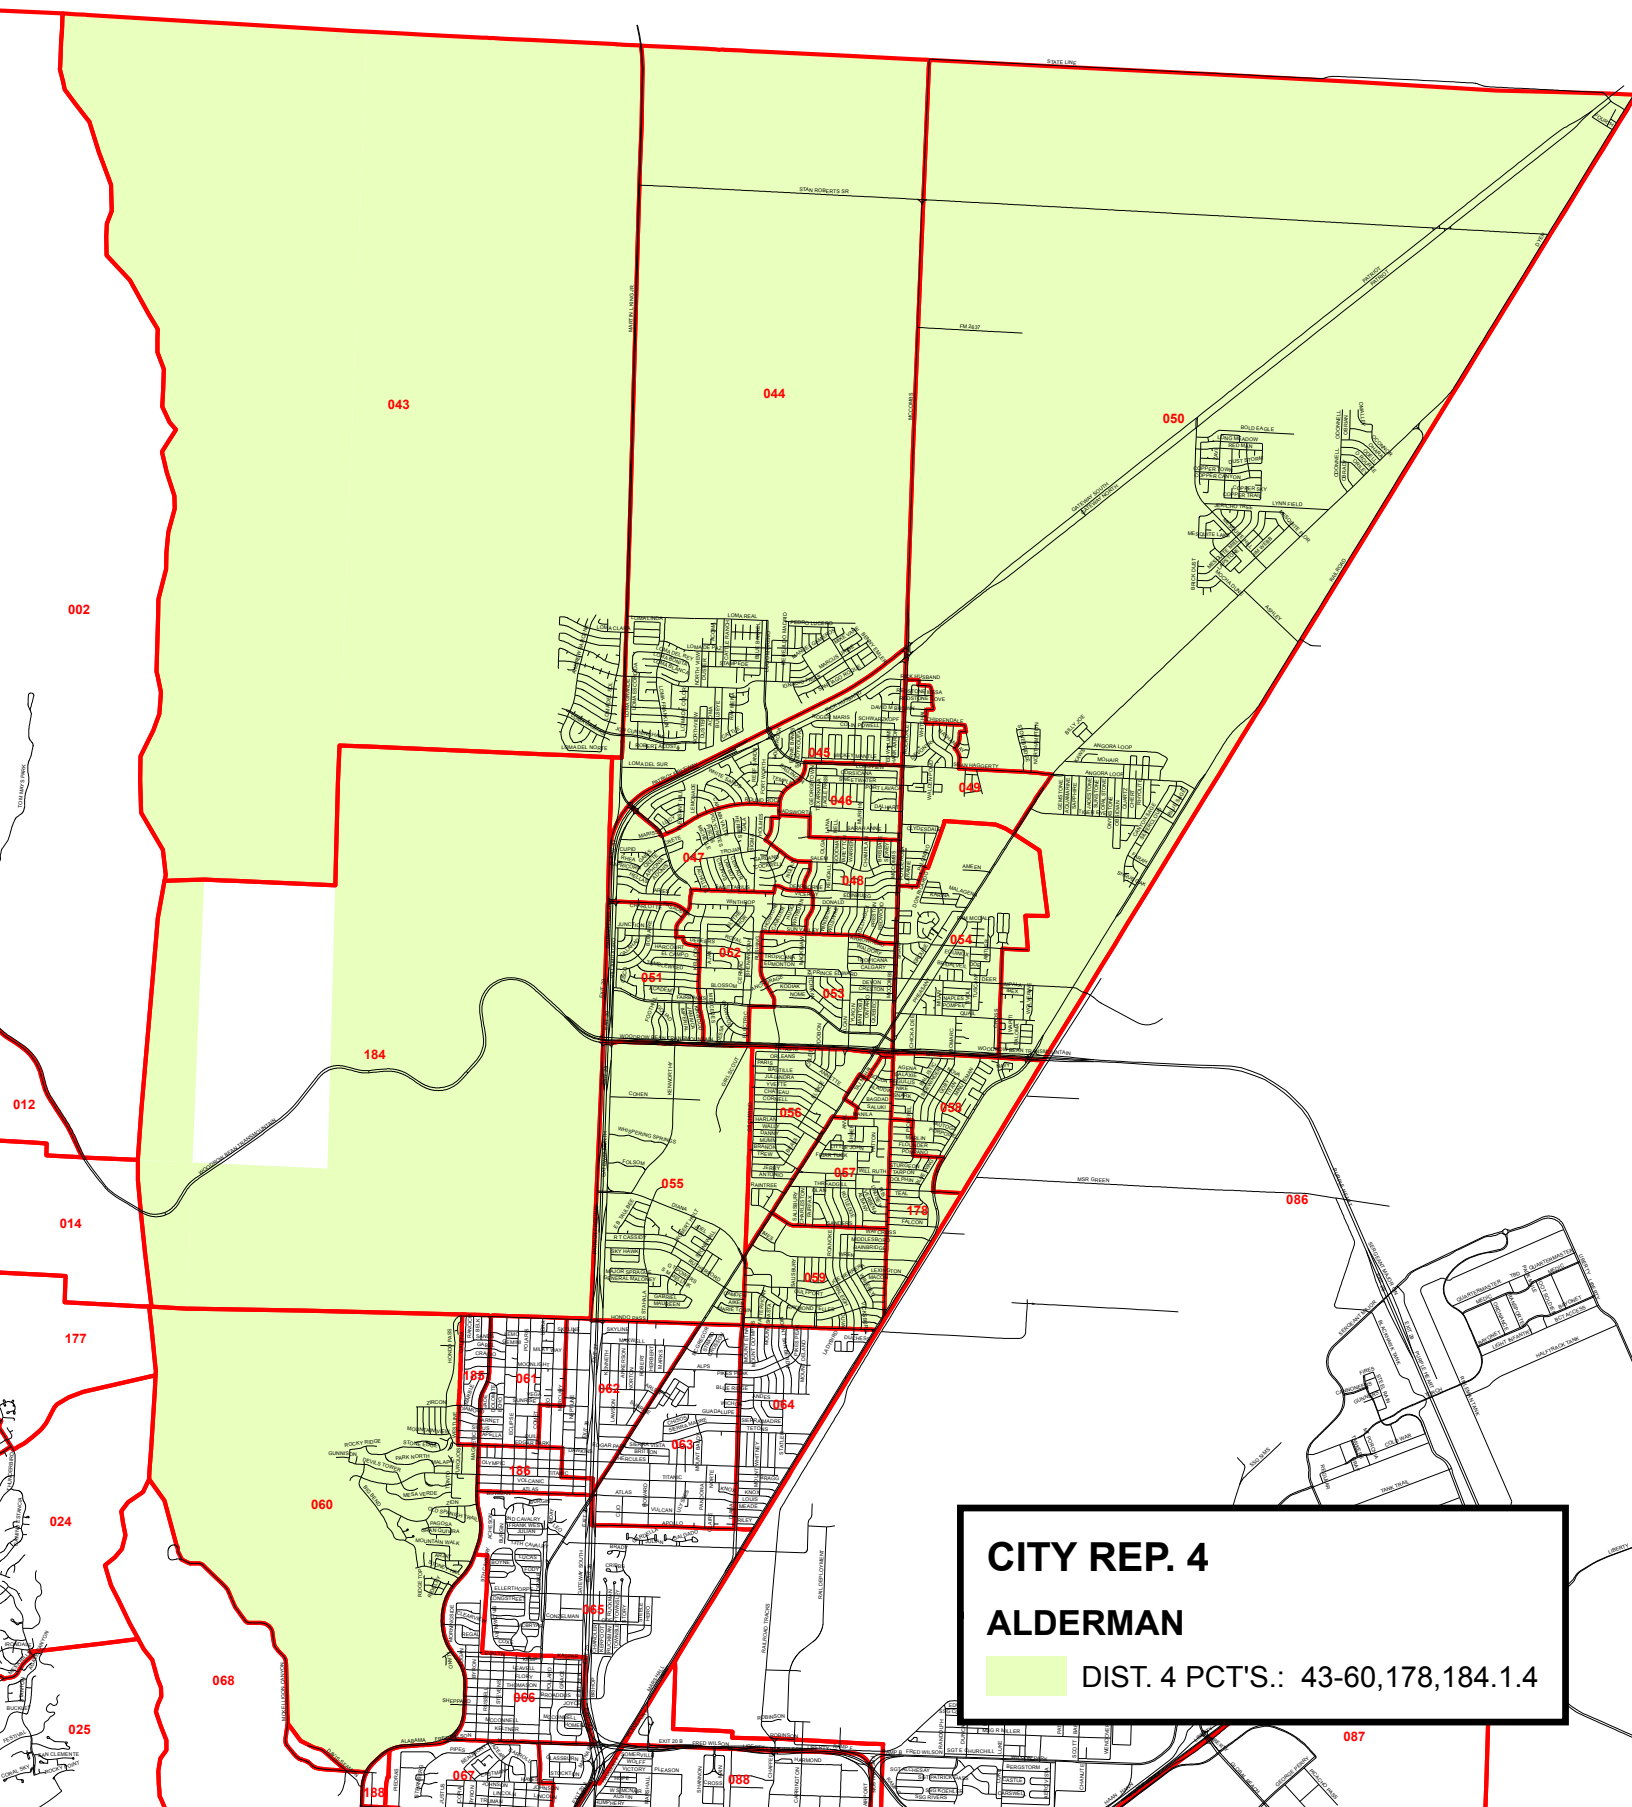

EL PASO CITY REPRESENTATIVE DISTRICT 4

CITY REP. 4
ALDERMAN
DIST. 4 PCT'S.: 43-60,178,184,1.4