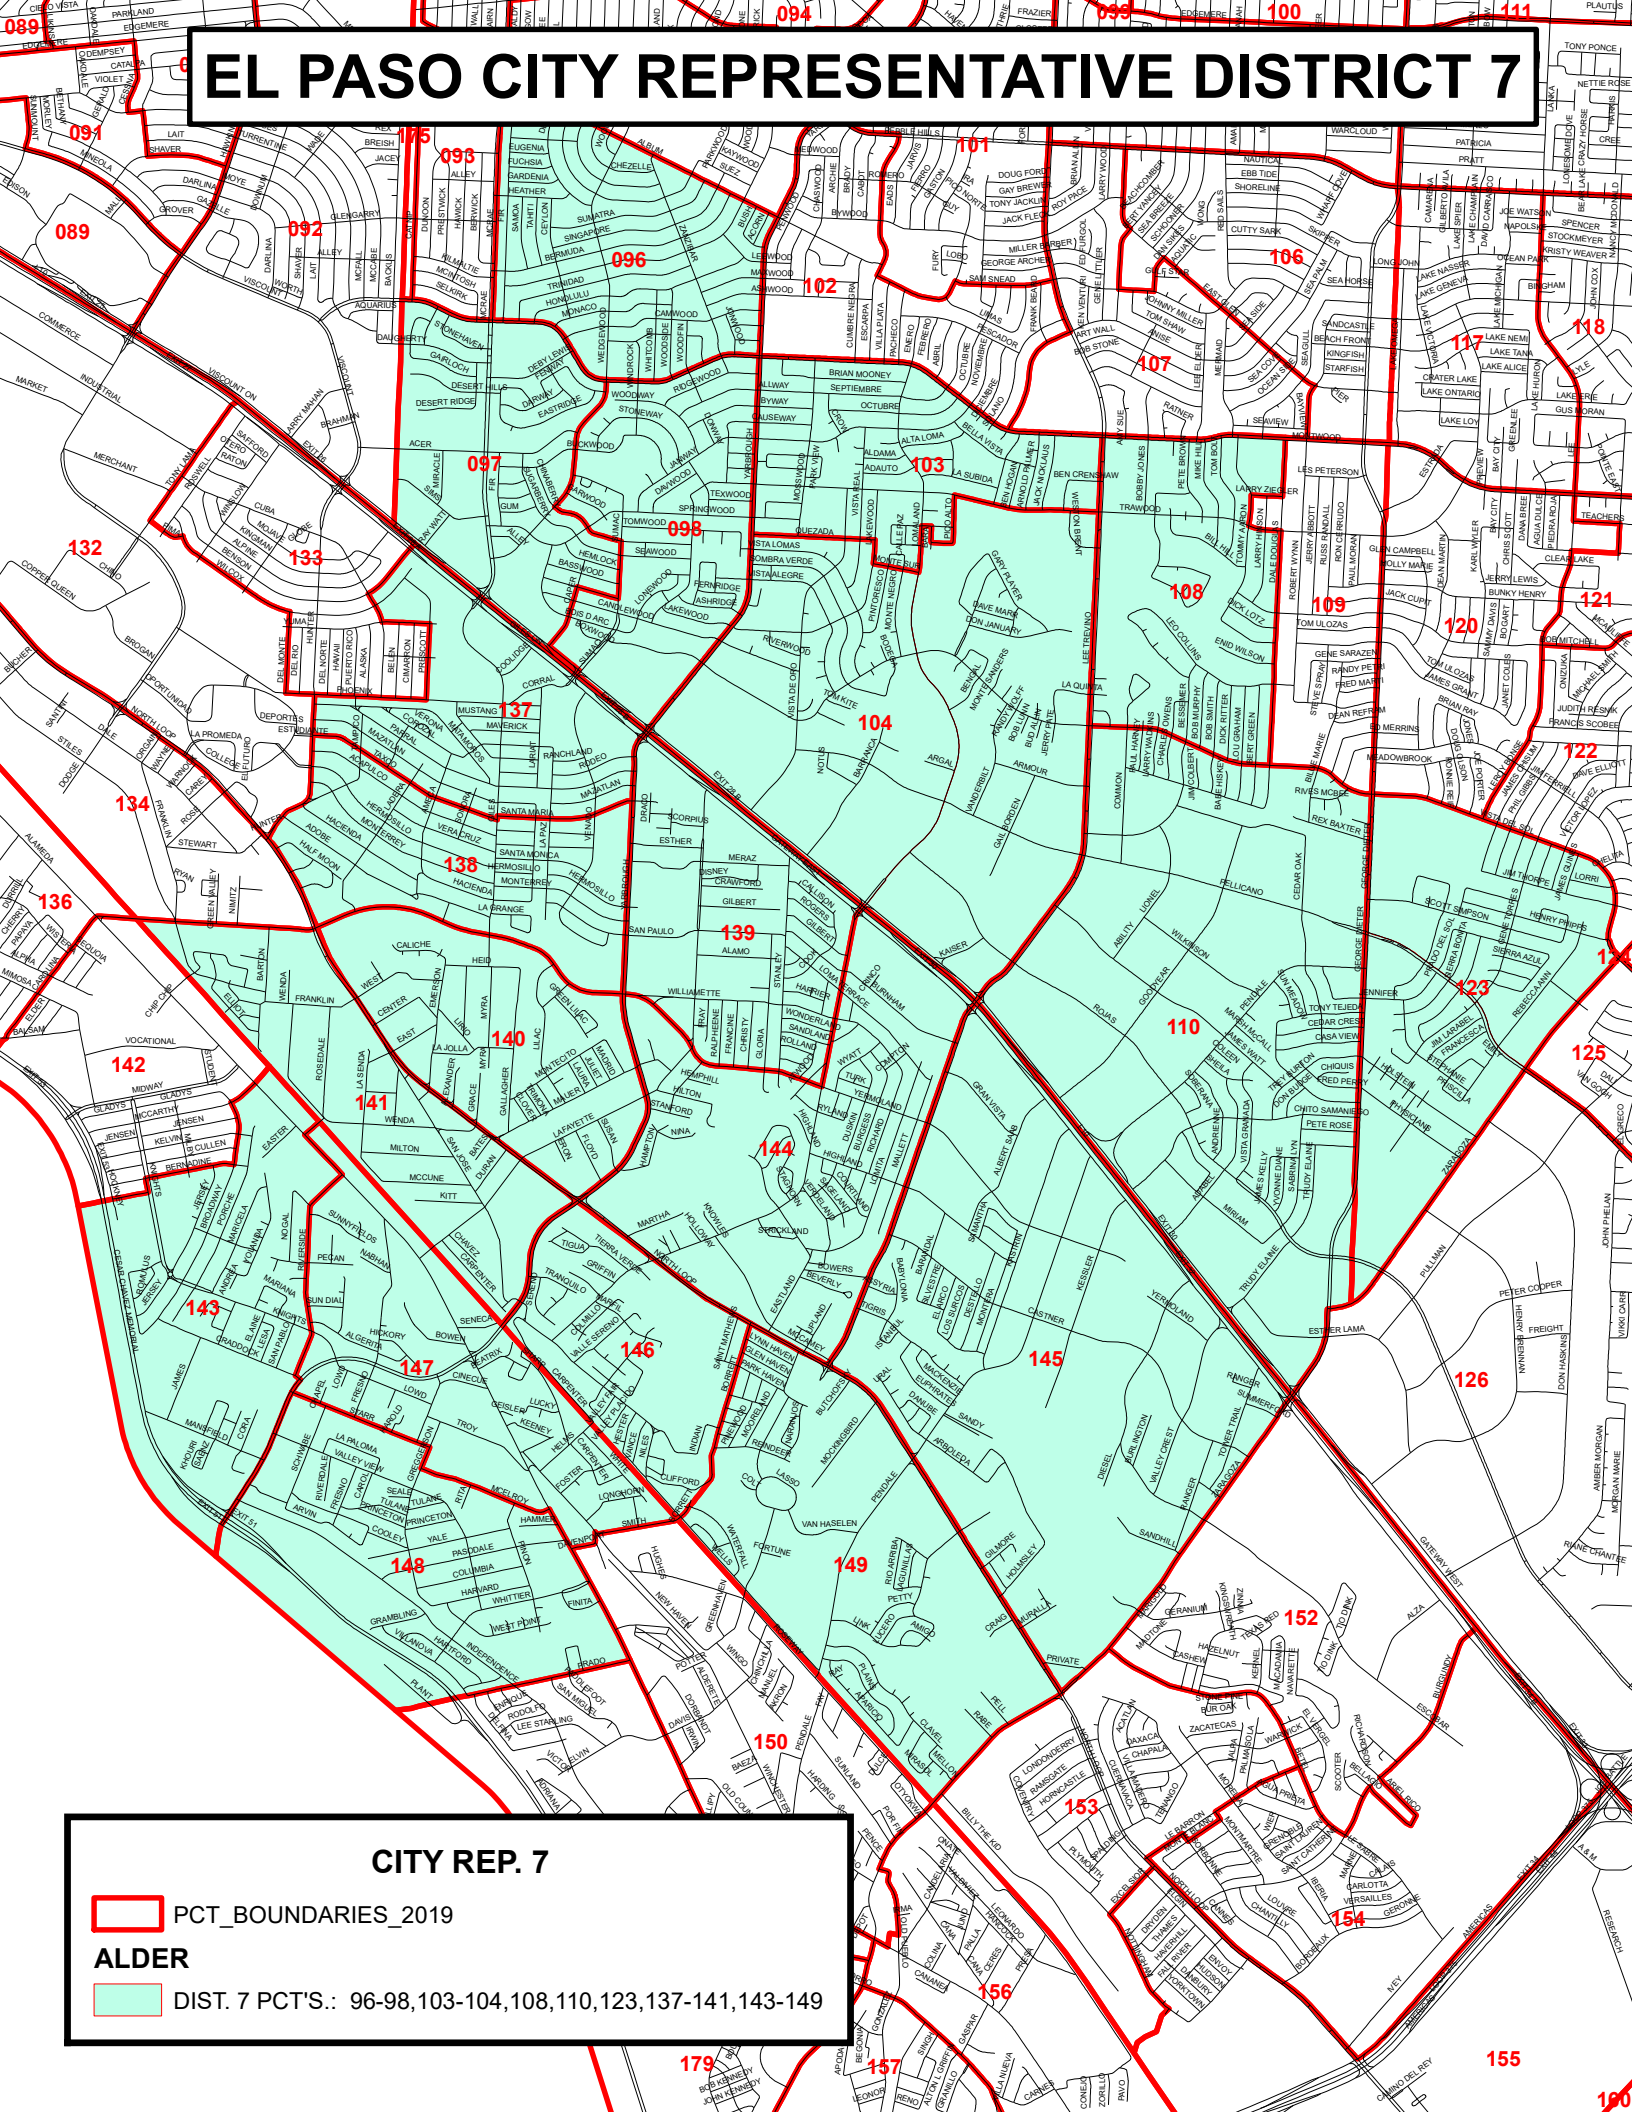

EL PASO CITY REPRESENTATIVE DISTRICT 7

CITY REP. 7

 PCT_BOUNDARIES_2019

ALDER

 DIST. 7 PCT'S.: 96-98,103-104,108,110,123,137-141,143-149