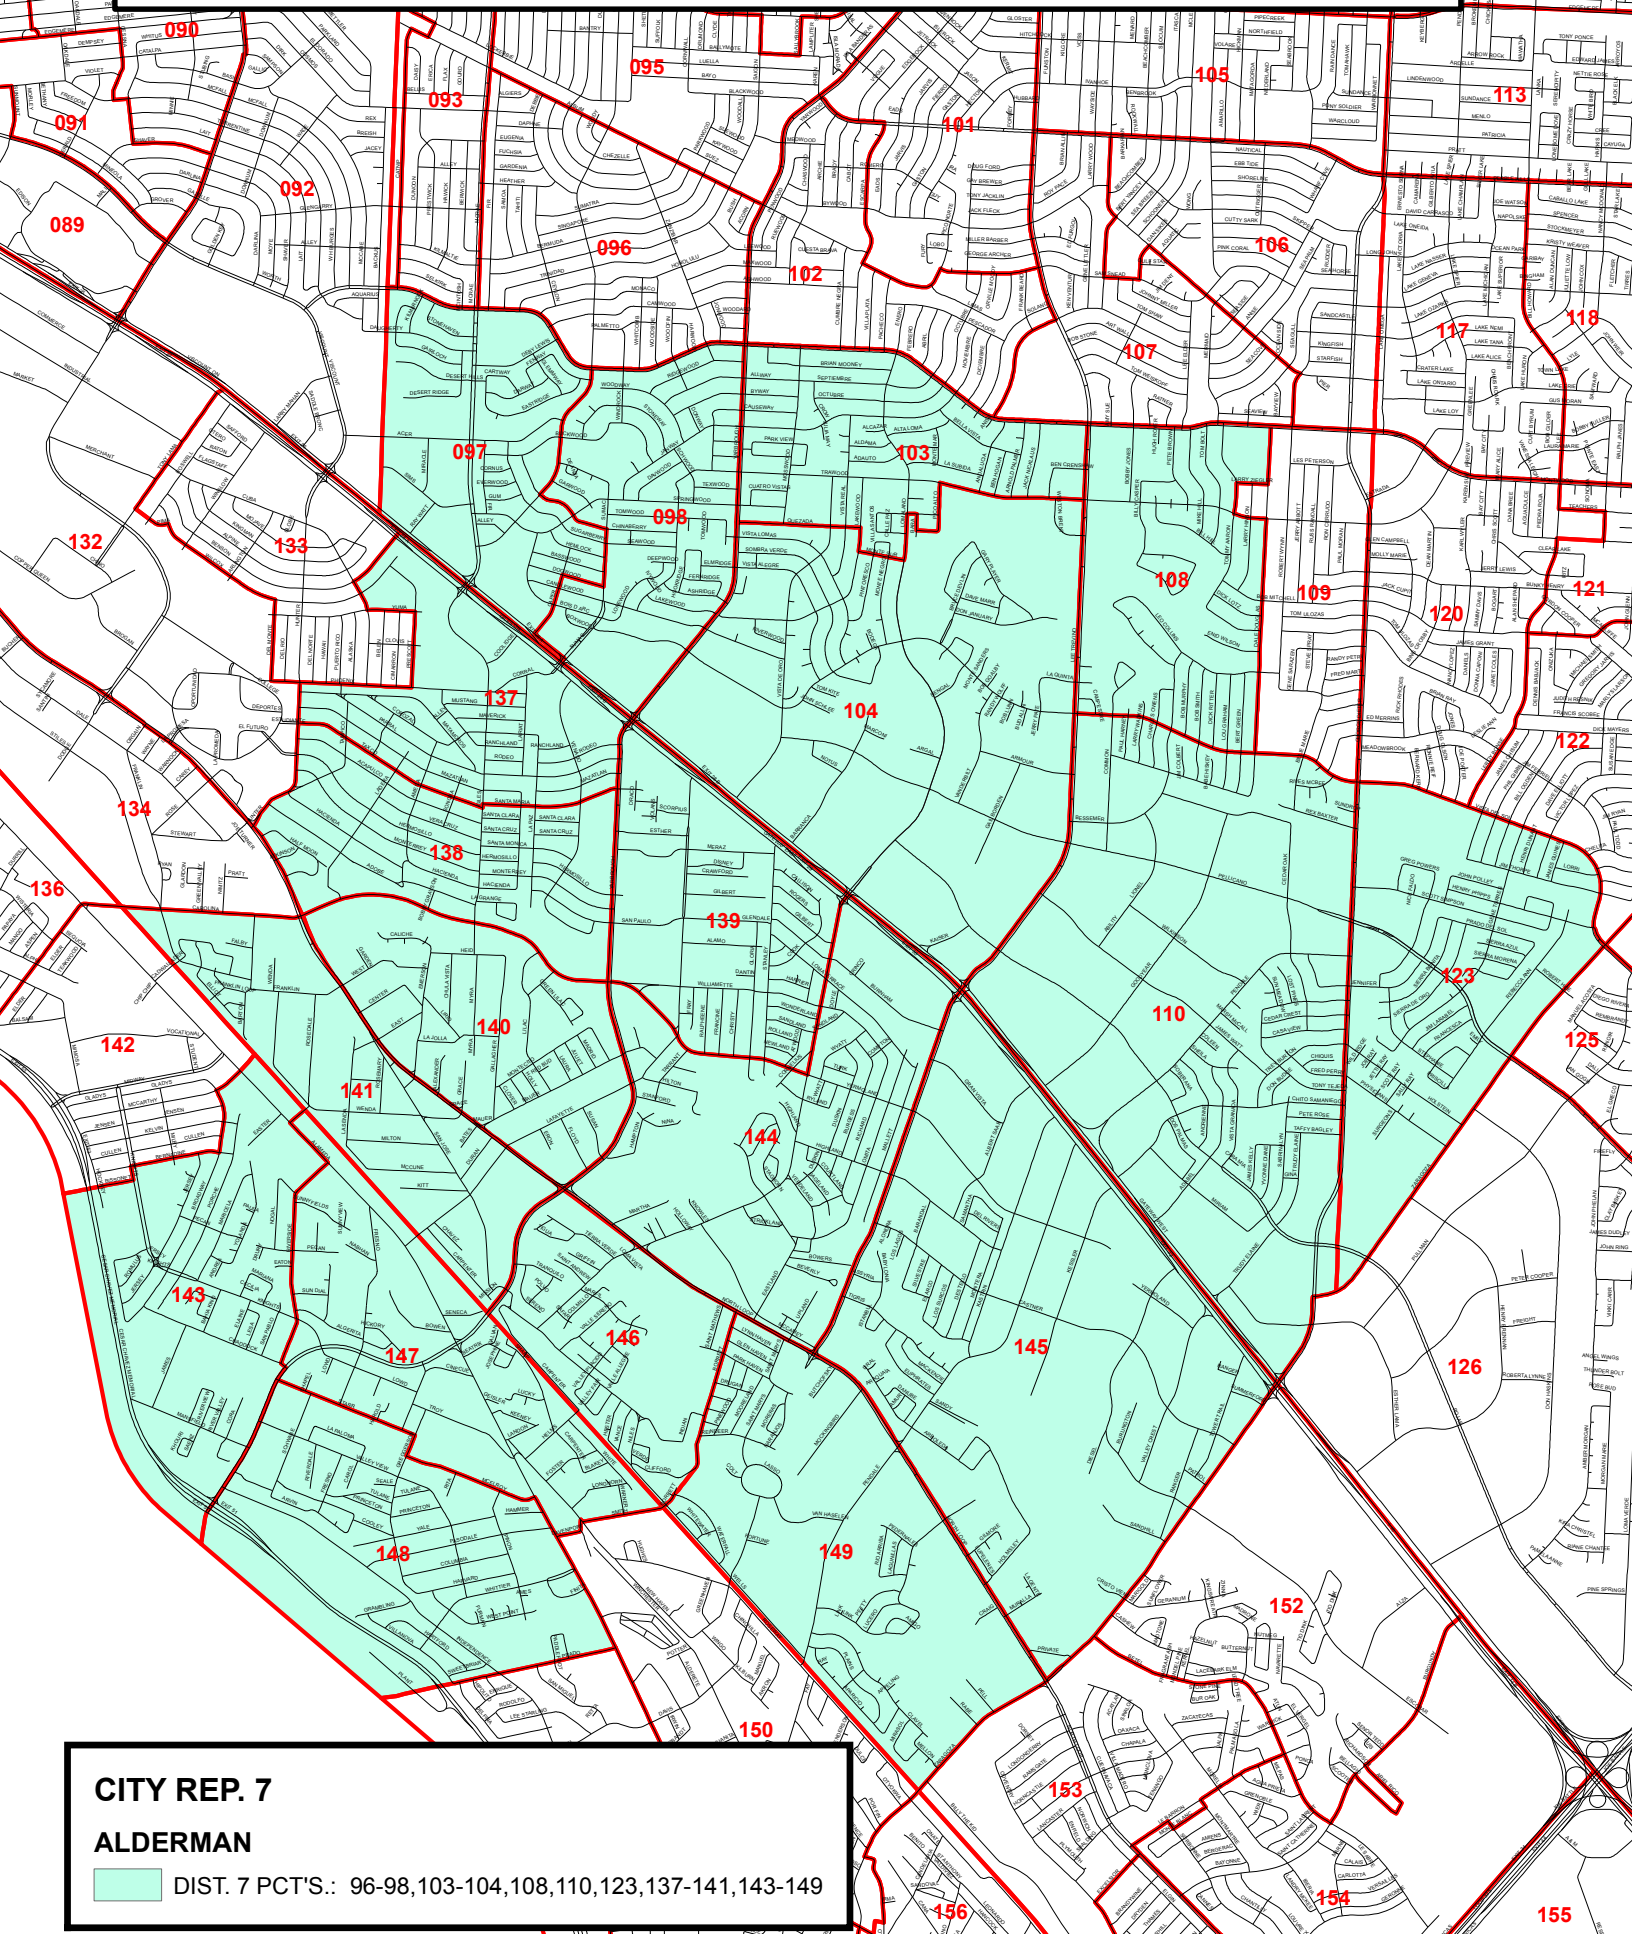

EL PASO CITY REPRESENTATIVE DISTRICT 7

CITY REP. 7

ALDERMAN

 DIST. 7 PCT'S.: 96-98,103-104,108,110,123,137-141,143-149