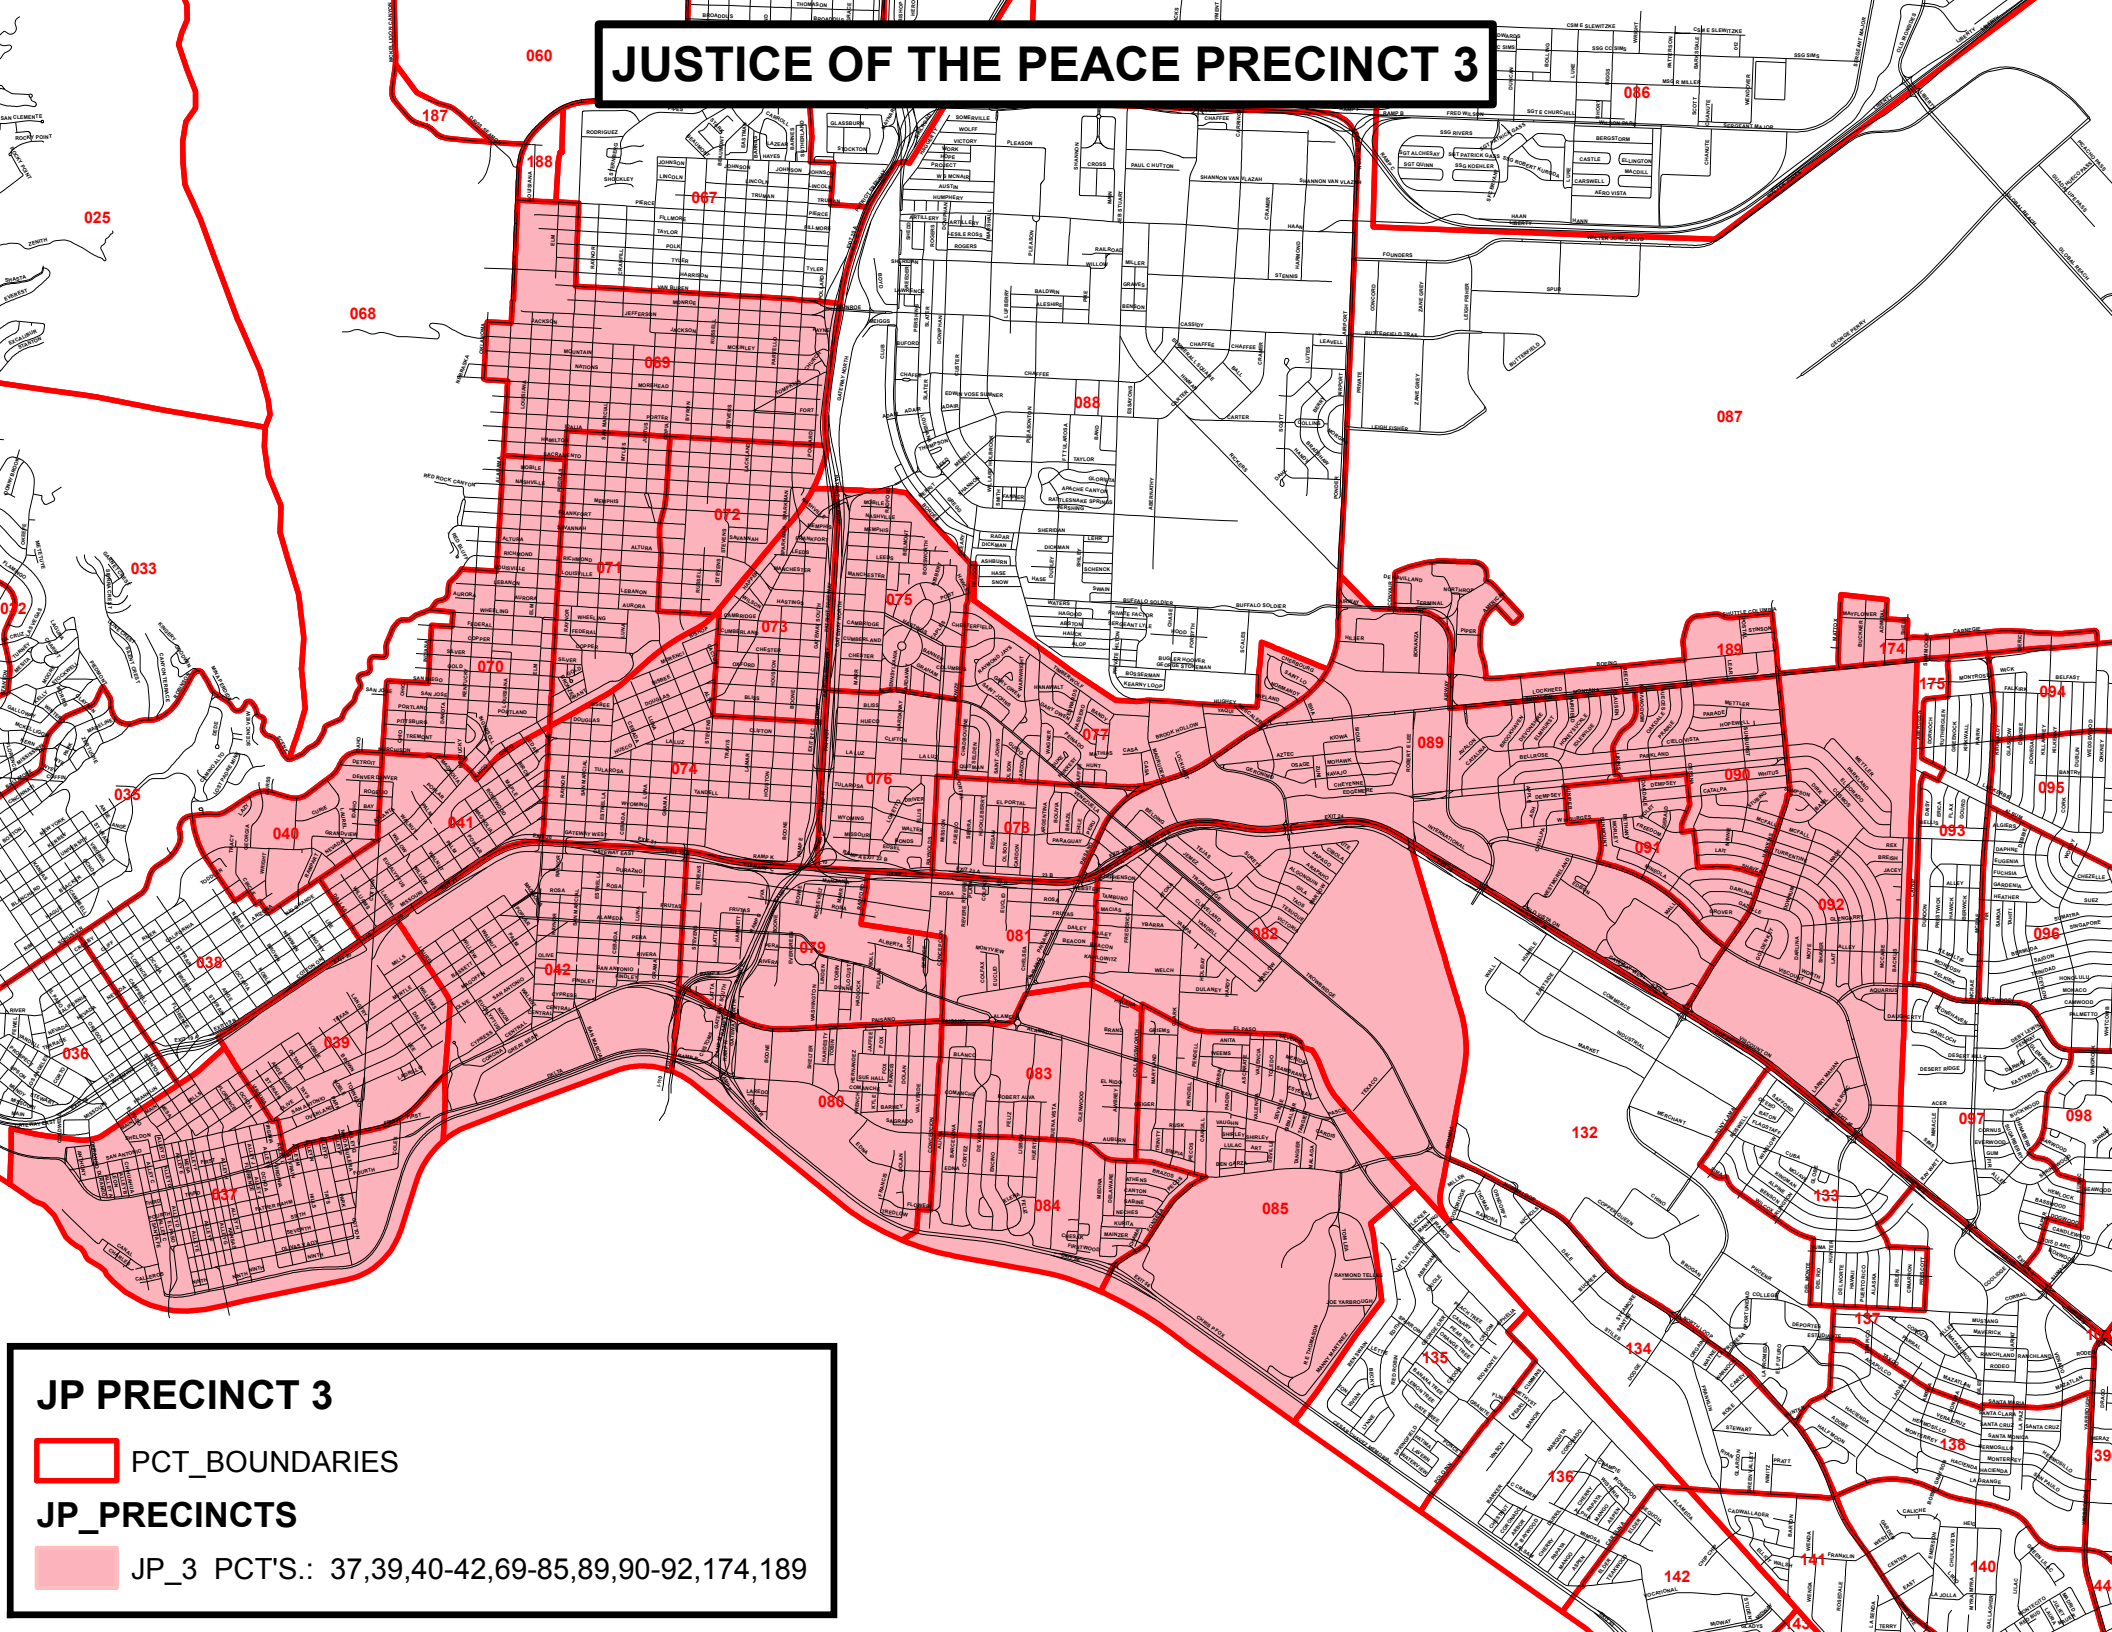

JUSTICE OF THE PEACE PRECINCT 3

JP PRECINCT 3

 PCT_BOUNDARIES

JP_PRECINCTS

 JP_3 PCT'S.: 37,39,40-42,69-85,89,90-92,174,189