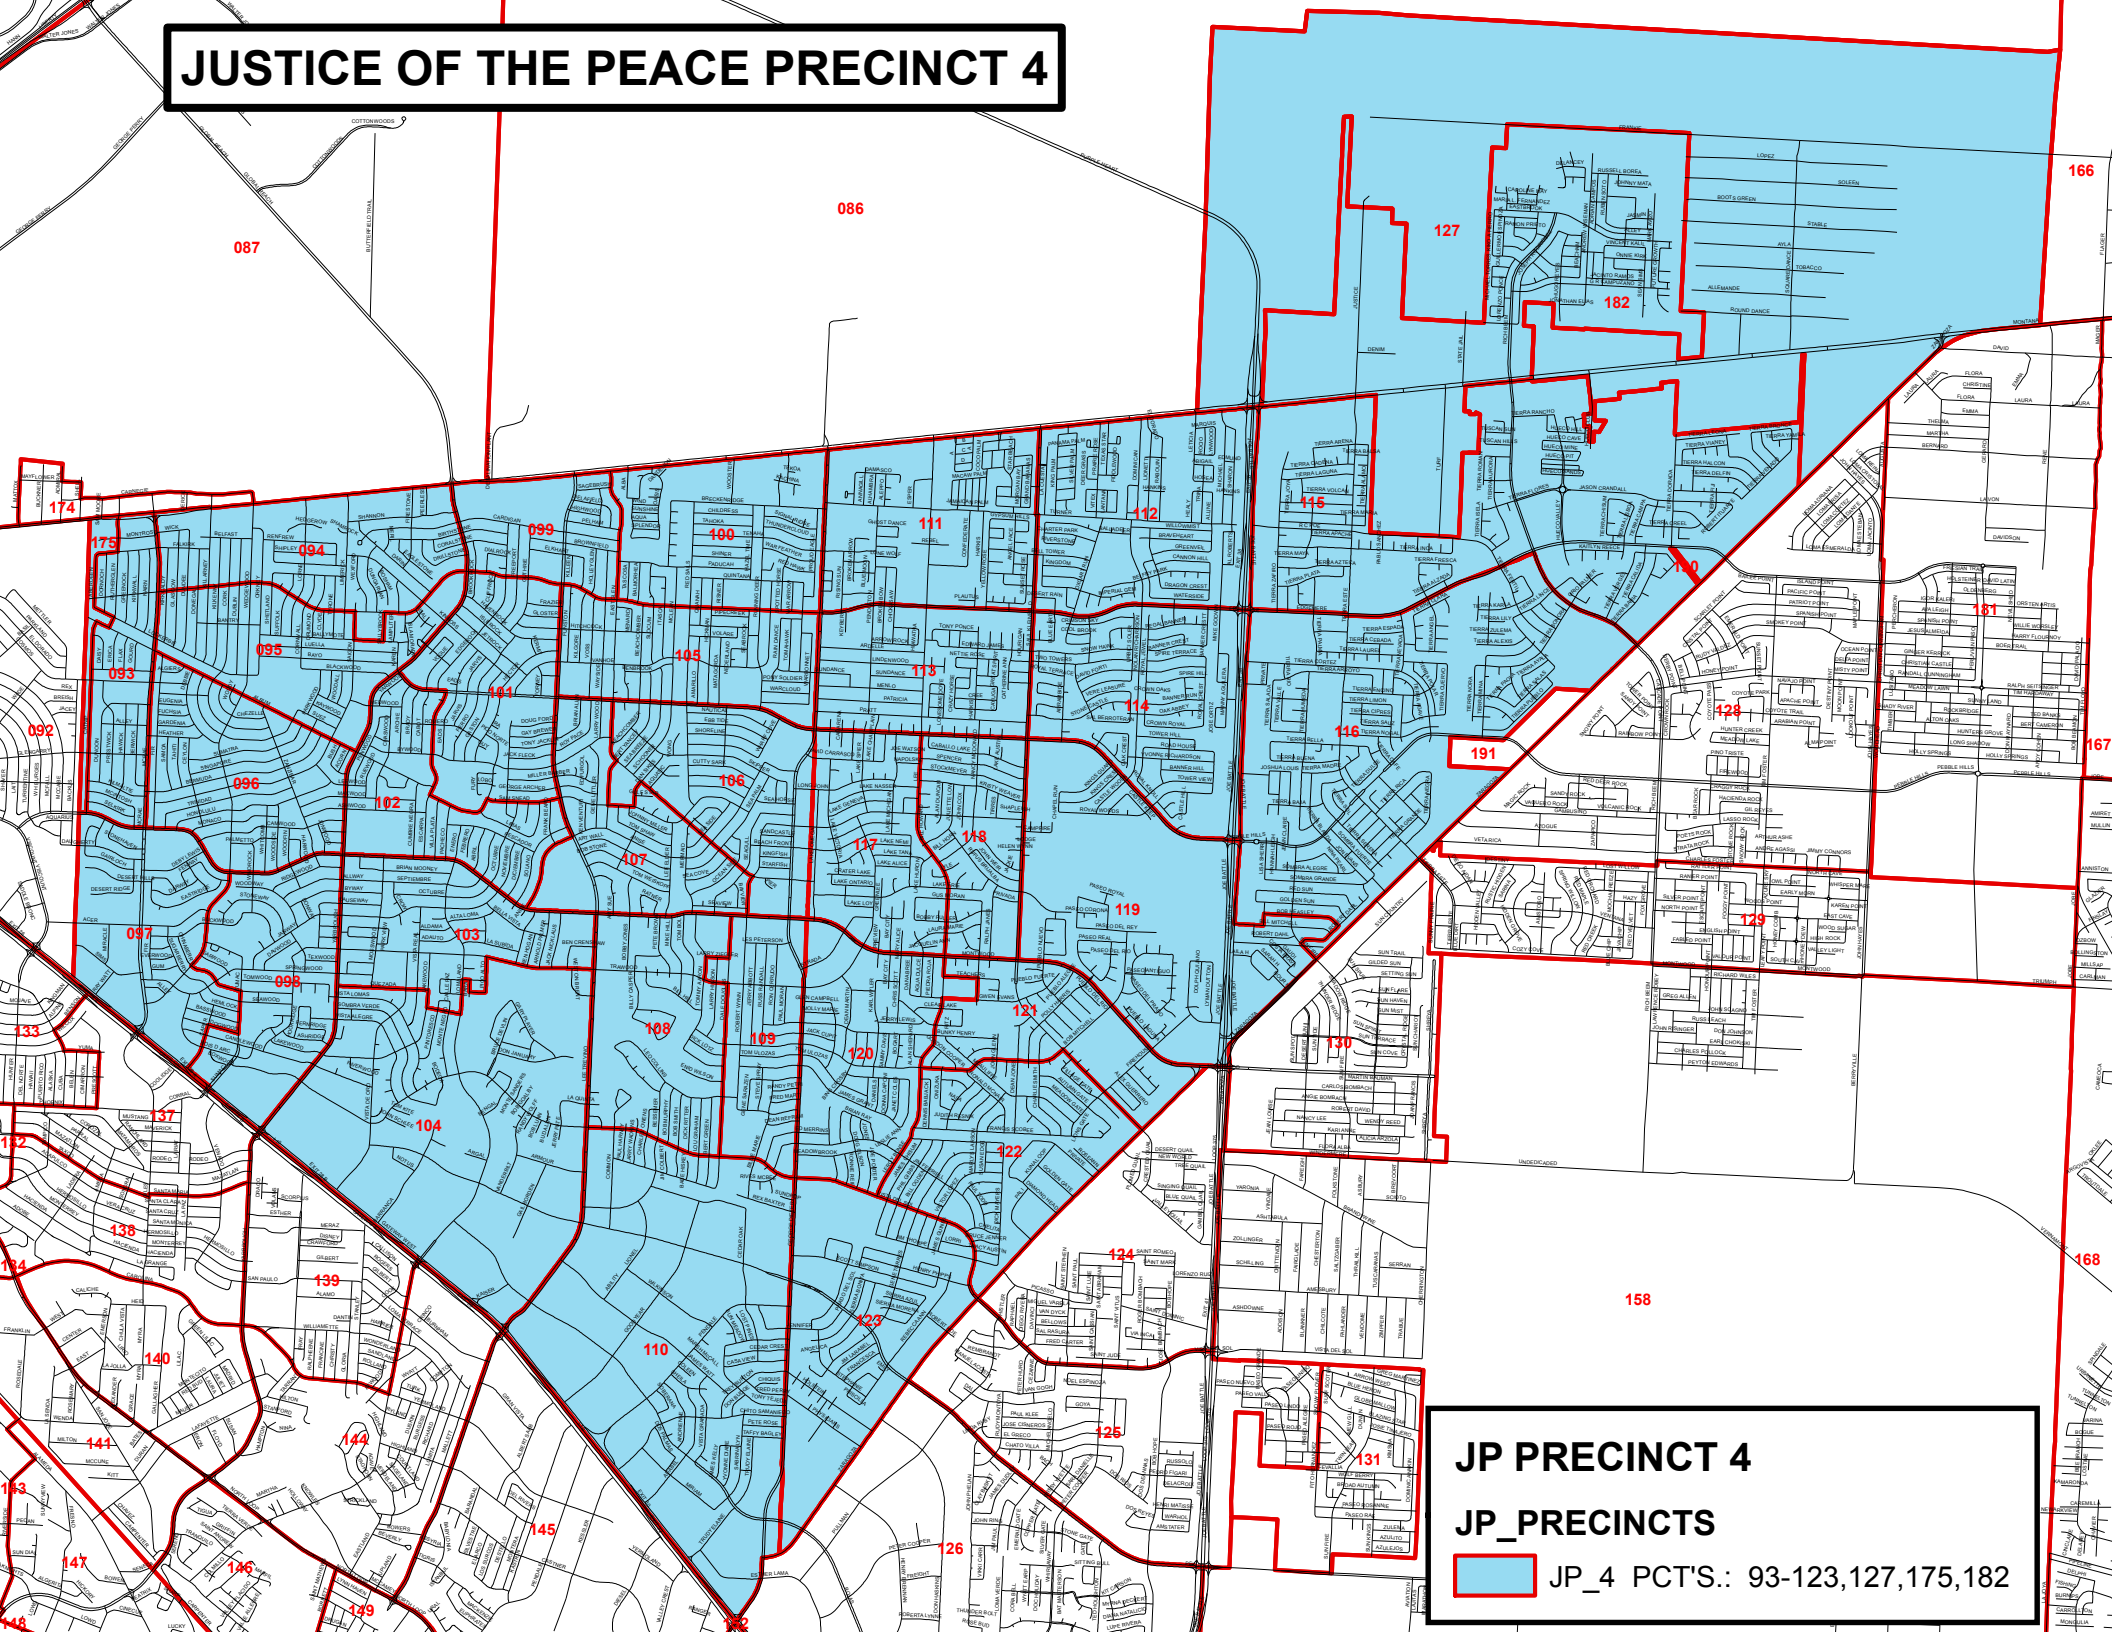

JUSTICE OF THE PEACE PRECINCT 4

JP PRECINCT 4
JP_PRECINCTS
JP_4 PCT'S.: 93-123,127,175,182