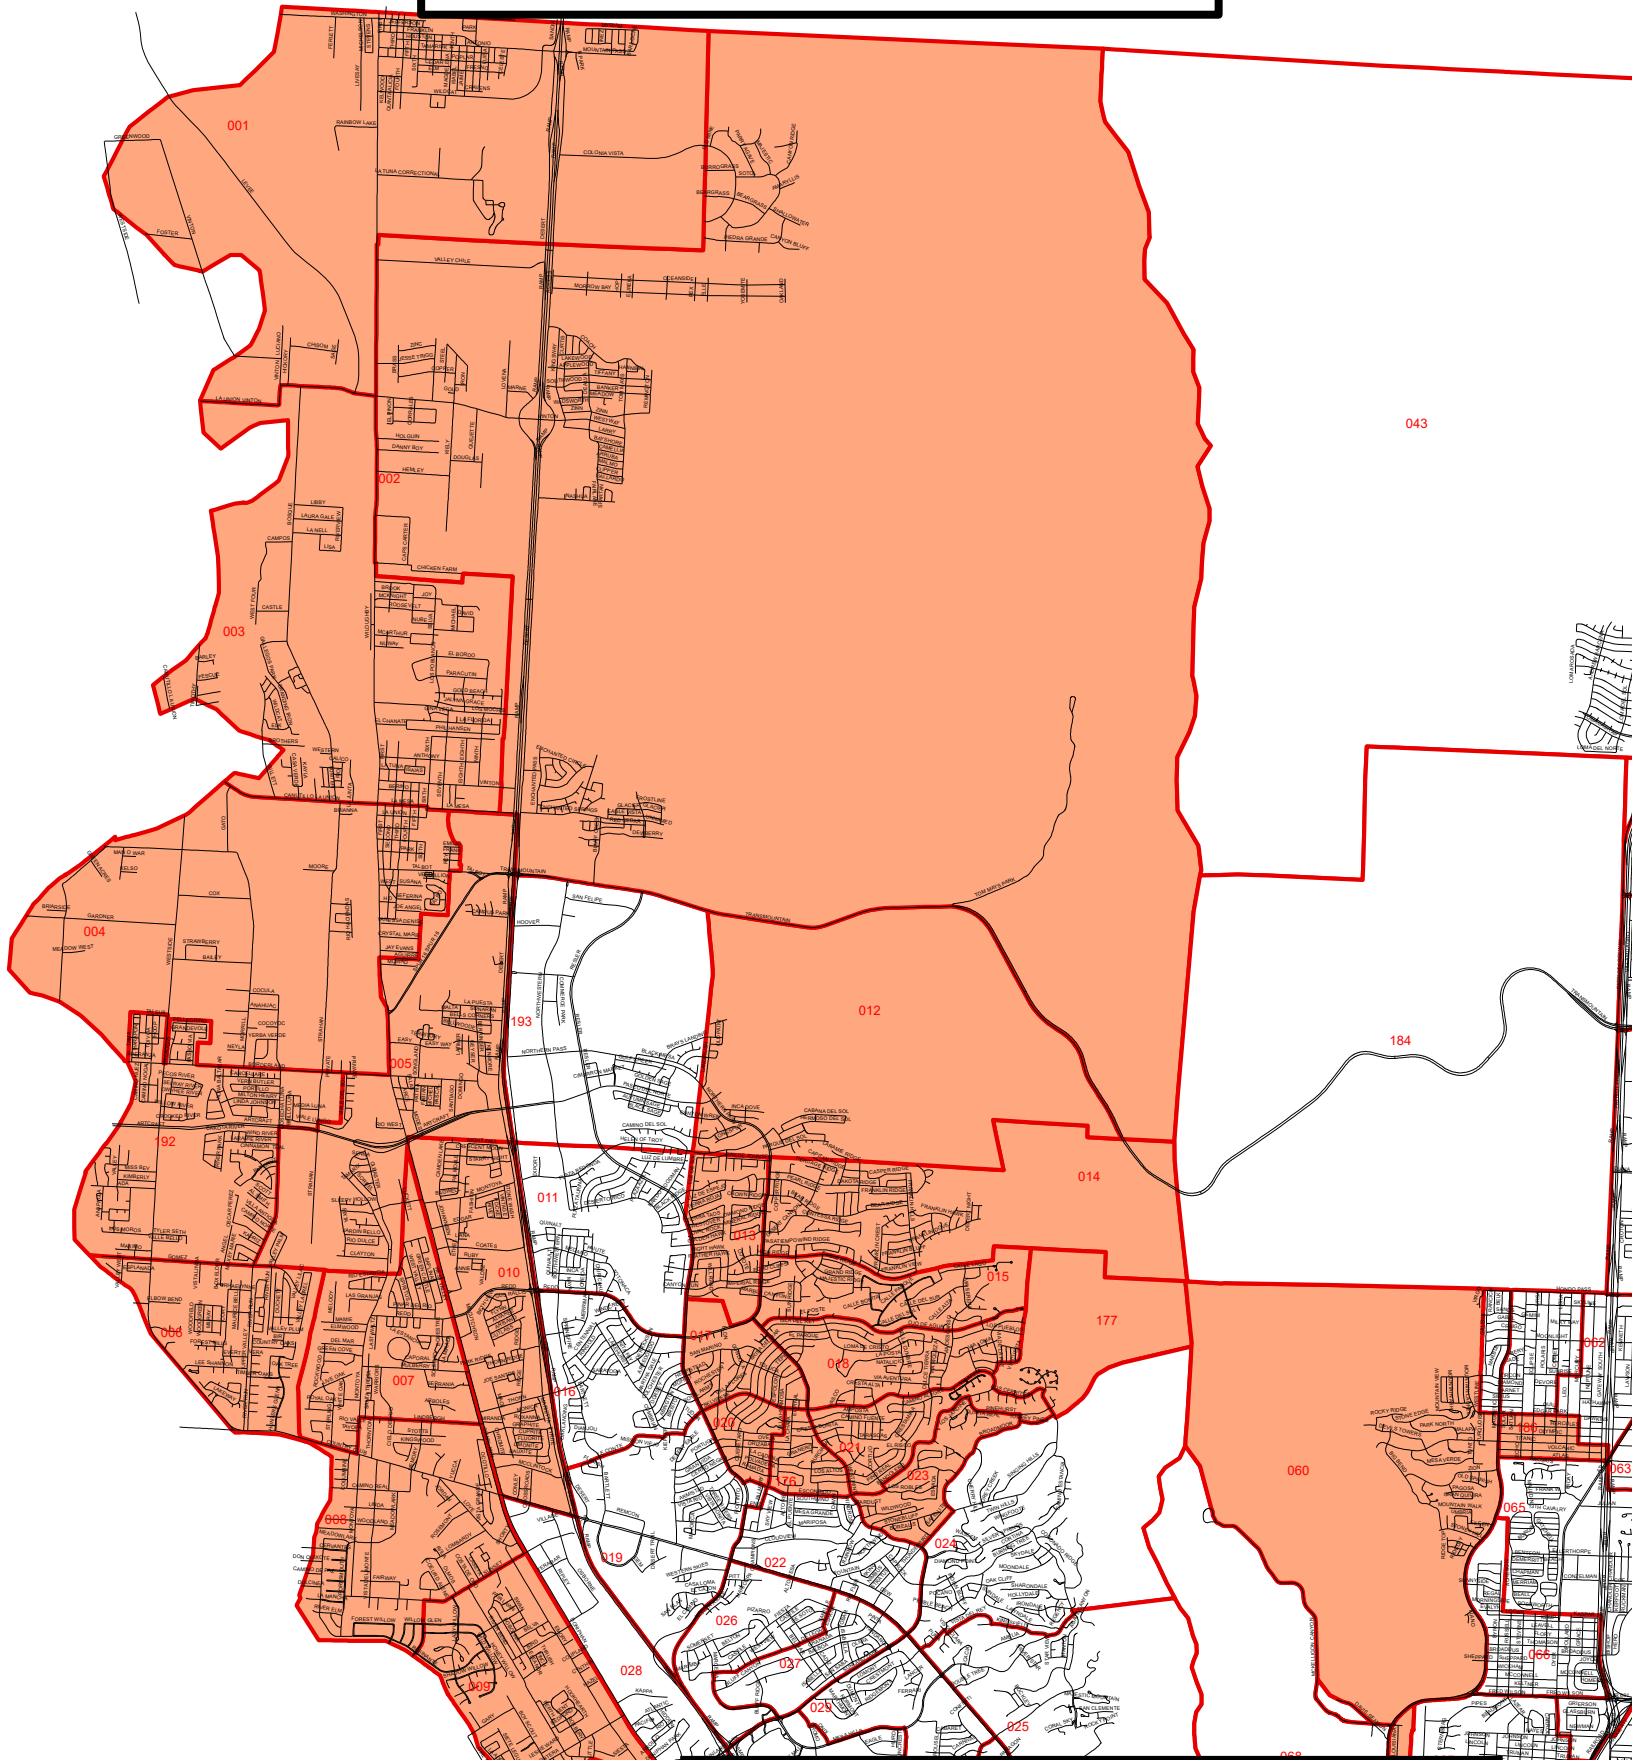

JUSTICE OF THE PEACE PRECINCT 7

JP PRECINCT 7

-  PCTS: 1 - 208
- JP**
-  JP_7 PCT'S.: 1-10,12-15,17-18,20,21,23,60,176,177,186,188,192