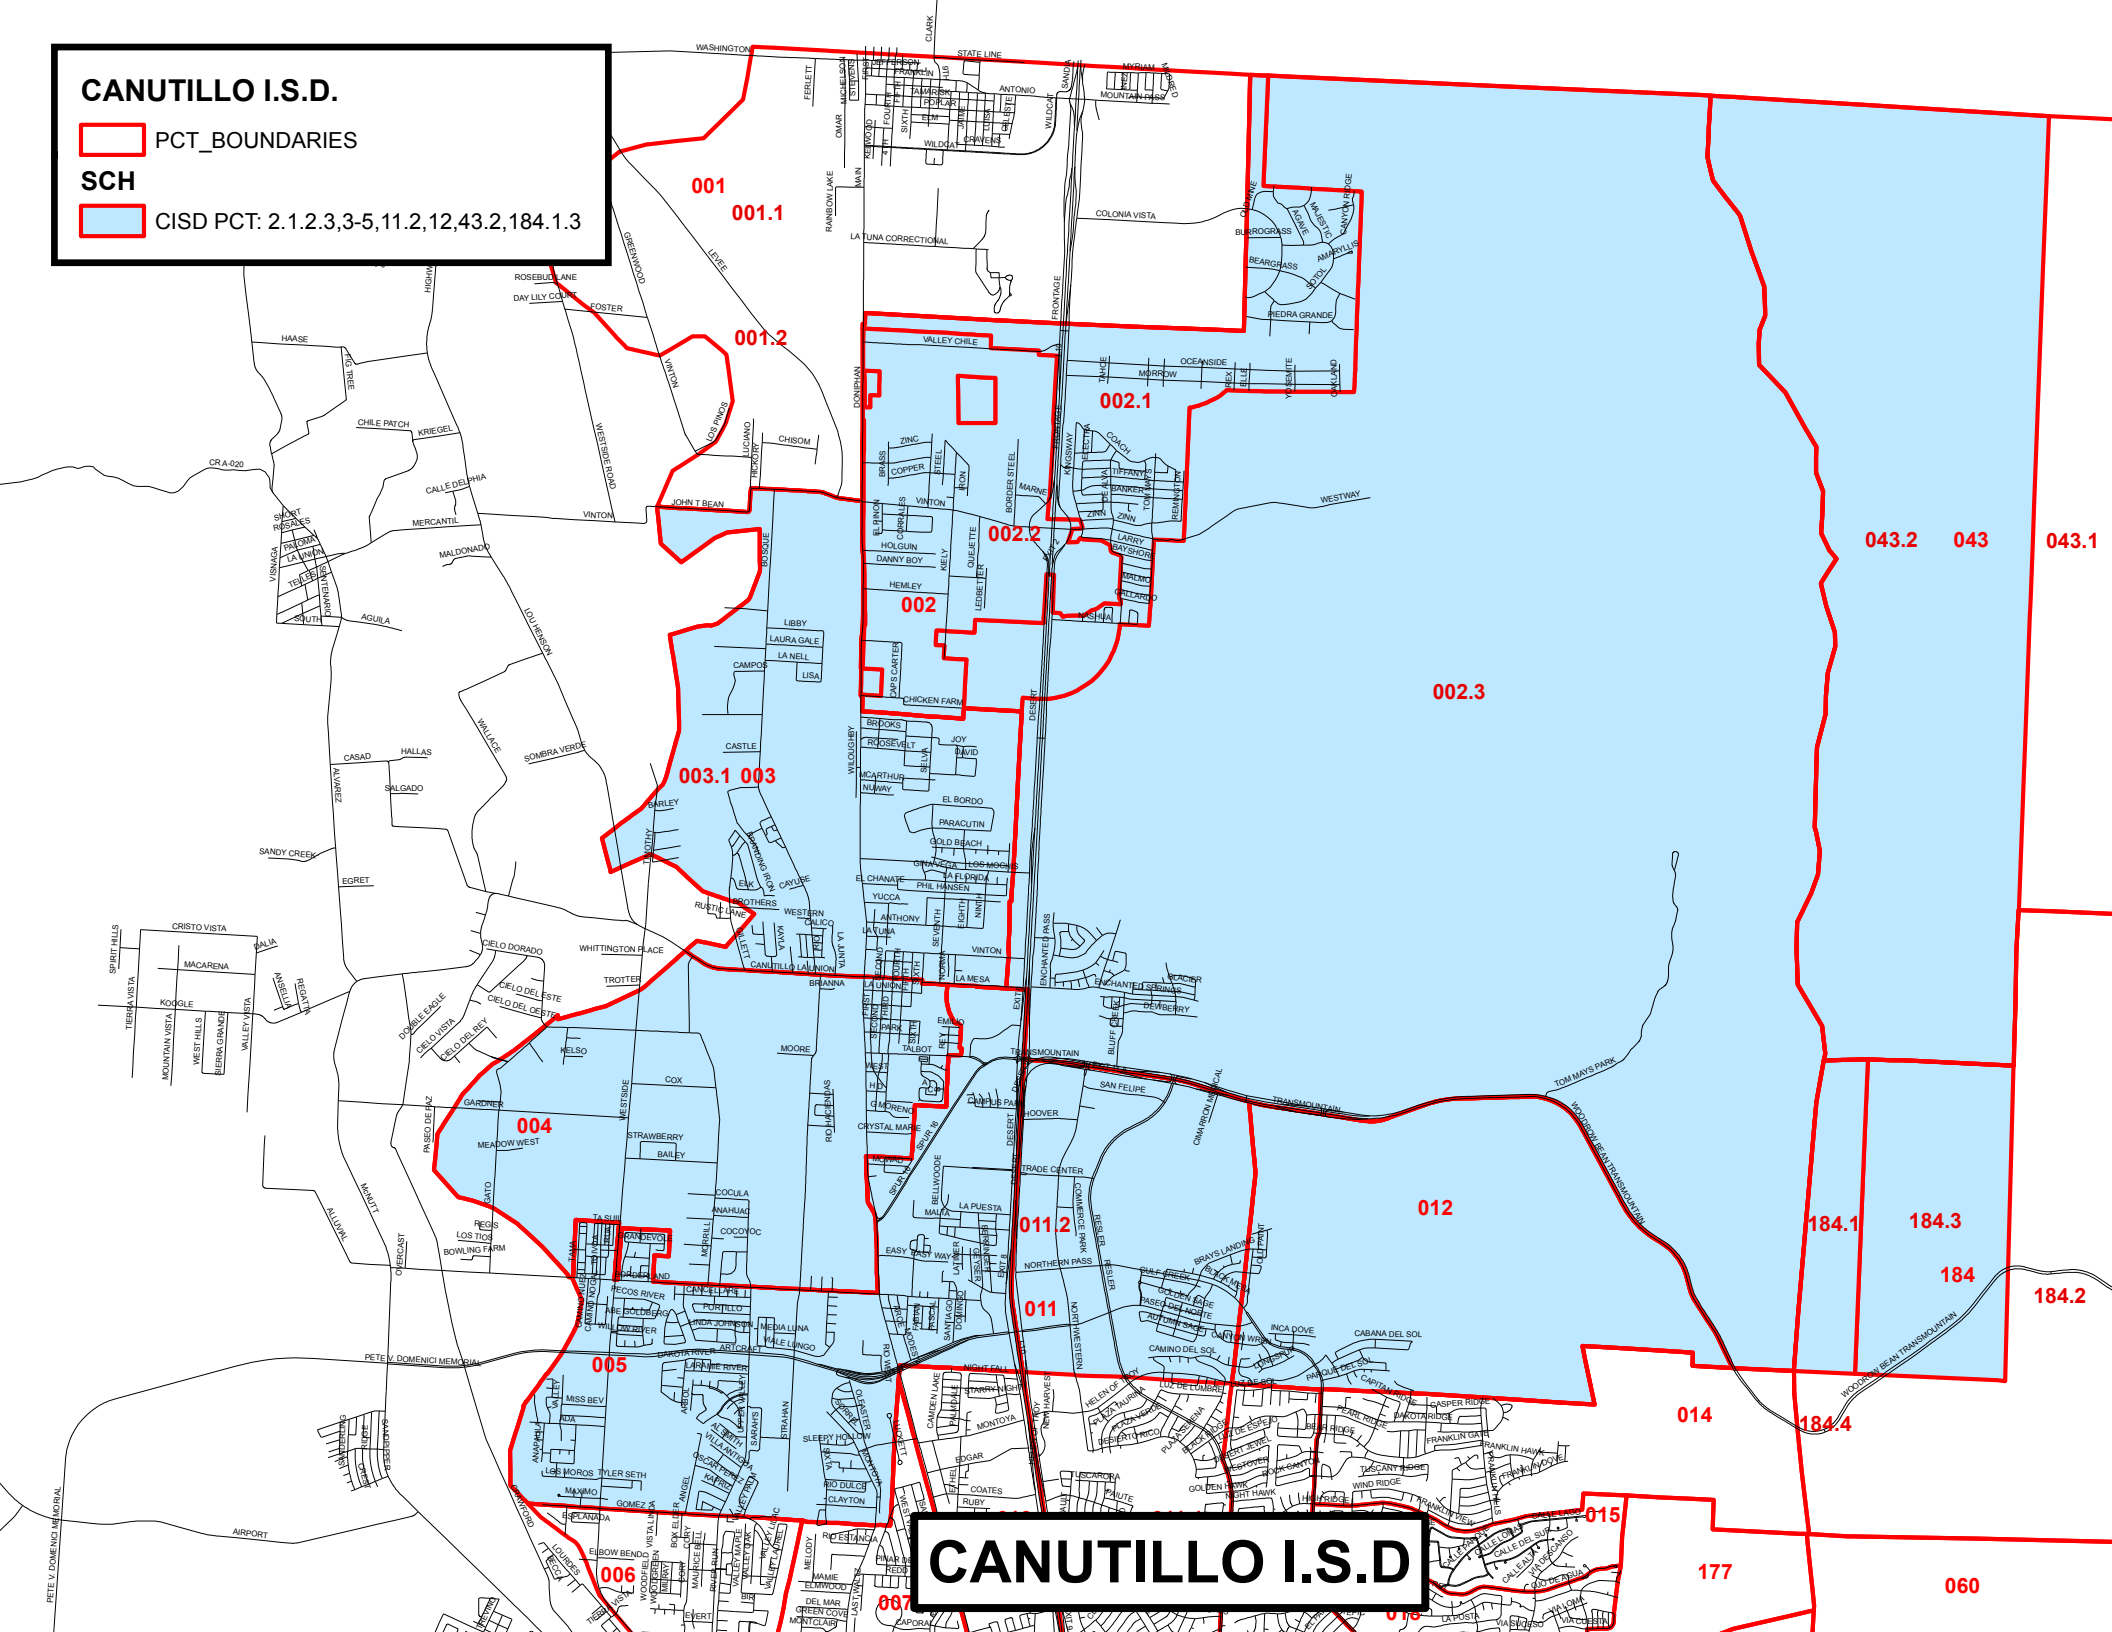

CANUTILLO I.S.D.

 PCT_BOUNDARIES

SCH

 CISD PCT: 2.1,2.3,3-5,11.2,12,43.2,184.1,3

CANUTILLO I.S.D.