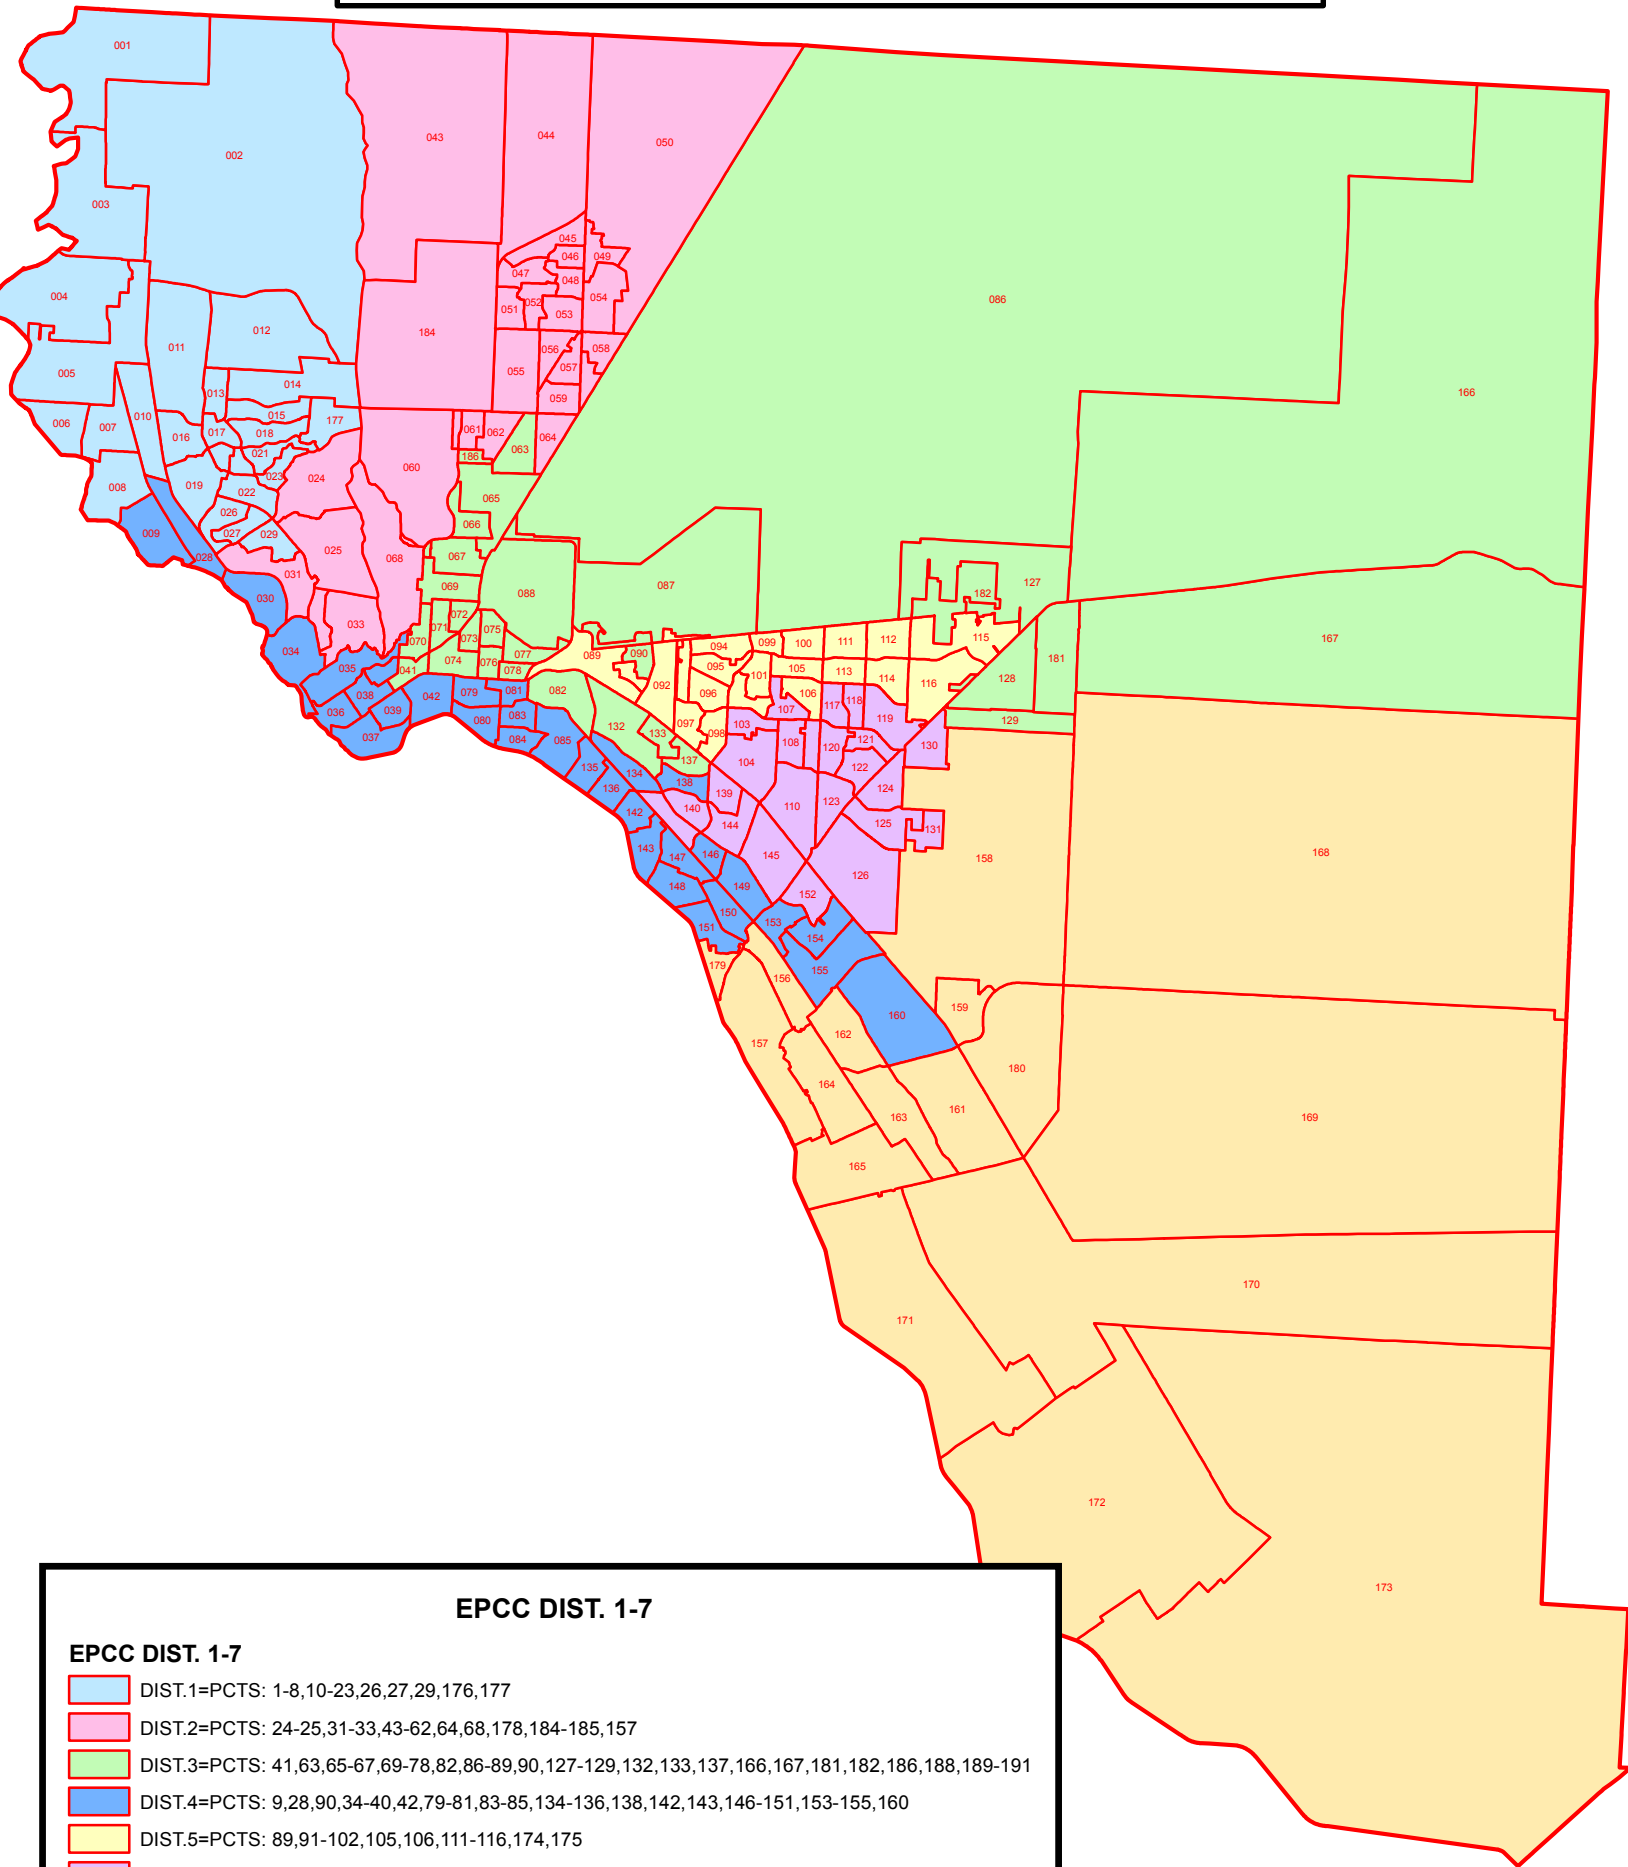

EL PASO COMMUNITY COLLEGE DIST. 1-7

EPCC DIST. 1-7

EPCC DIST. 1-7

- DIST.1=PCTS: 1-8,10-23,26,27,29,176,177
- DIST.2=PCTS: 24-25,31-33,43-62,64,68,178,184-185,157
- DIST.3=PCTS: 41,63,65-67,69-78,82,86-89,90,127-129,132,133,137,166,167,181,182,186,188,189-191
- DIST.4=PCTS: 9,28,90,34-40,42,79-81,83-85,134-136,138,142,143,146-151,153-155,160
- DIST.5=PCTS: 89,91-102,105,106,111-116,174,175
- DIST.6=PCTS: 103,104,107-110,117-126,130,131,139-141,144,145,152
- DIST.7=PCTS: 156-159,161-165,168-173,179,183