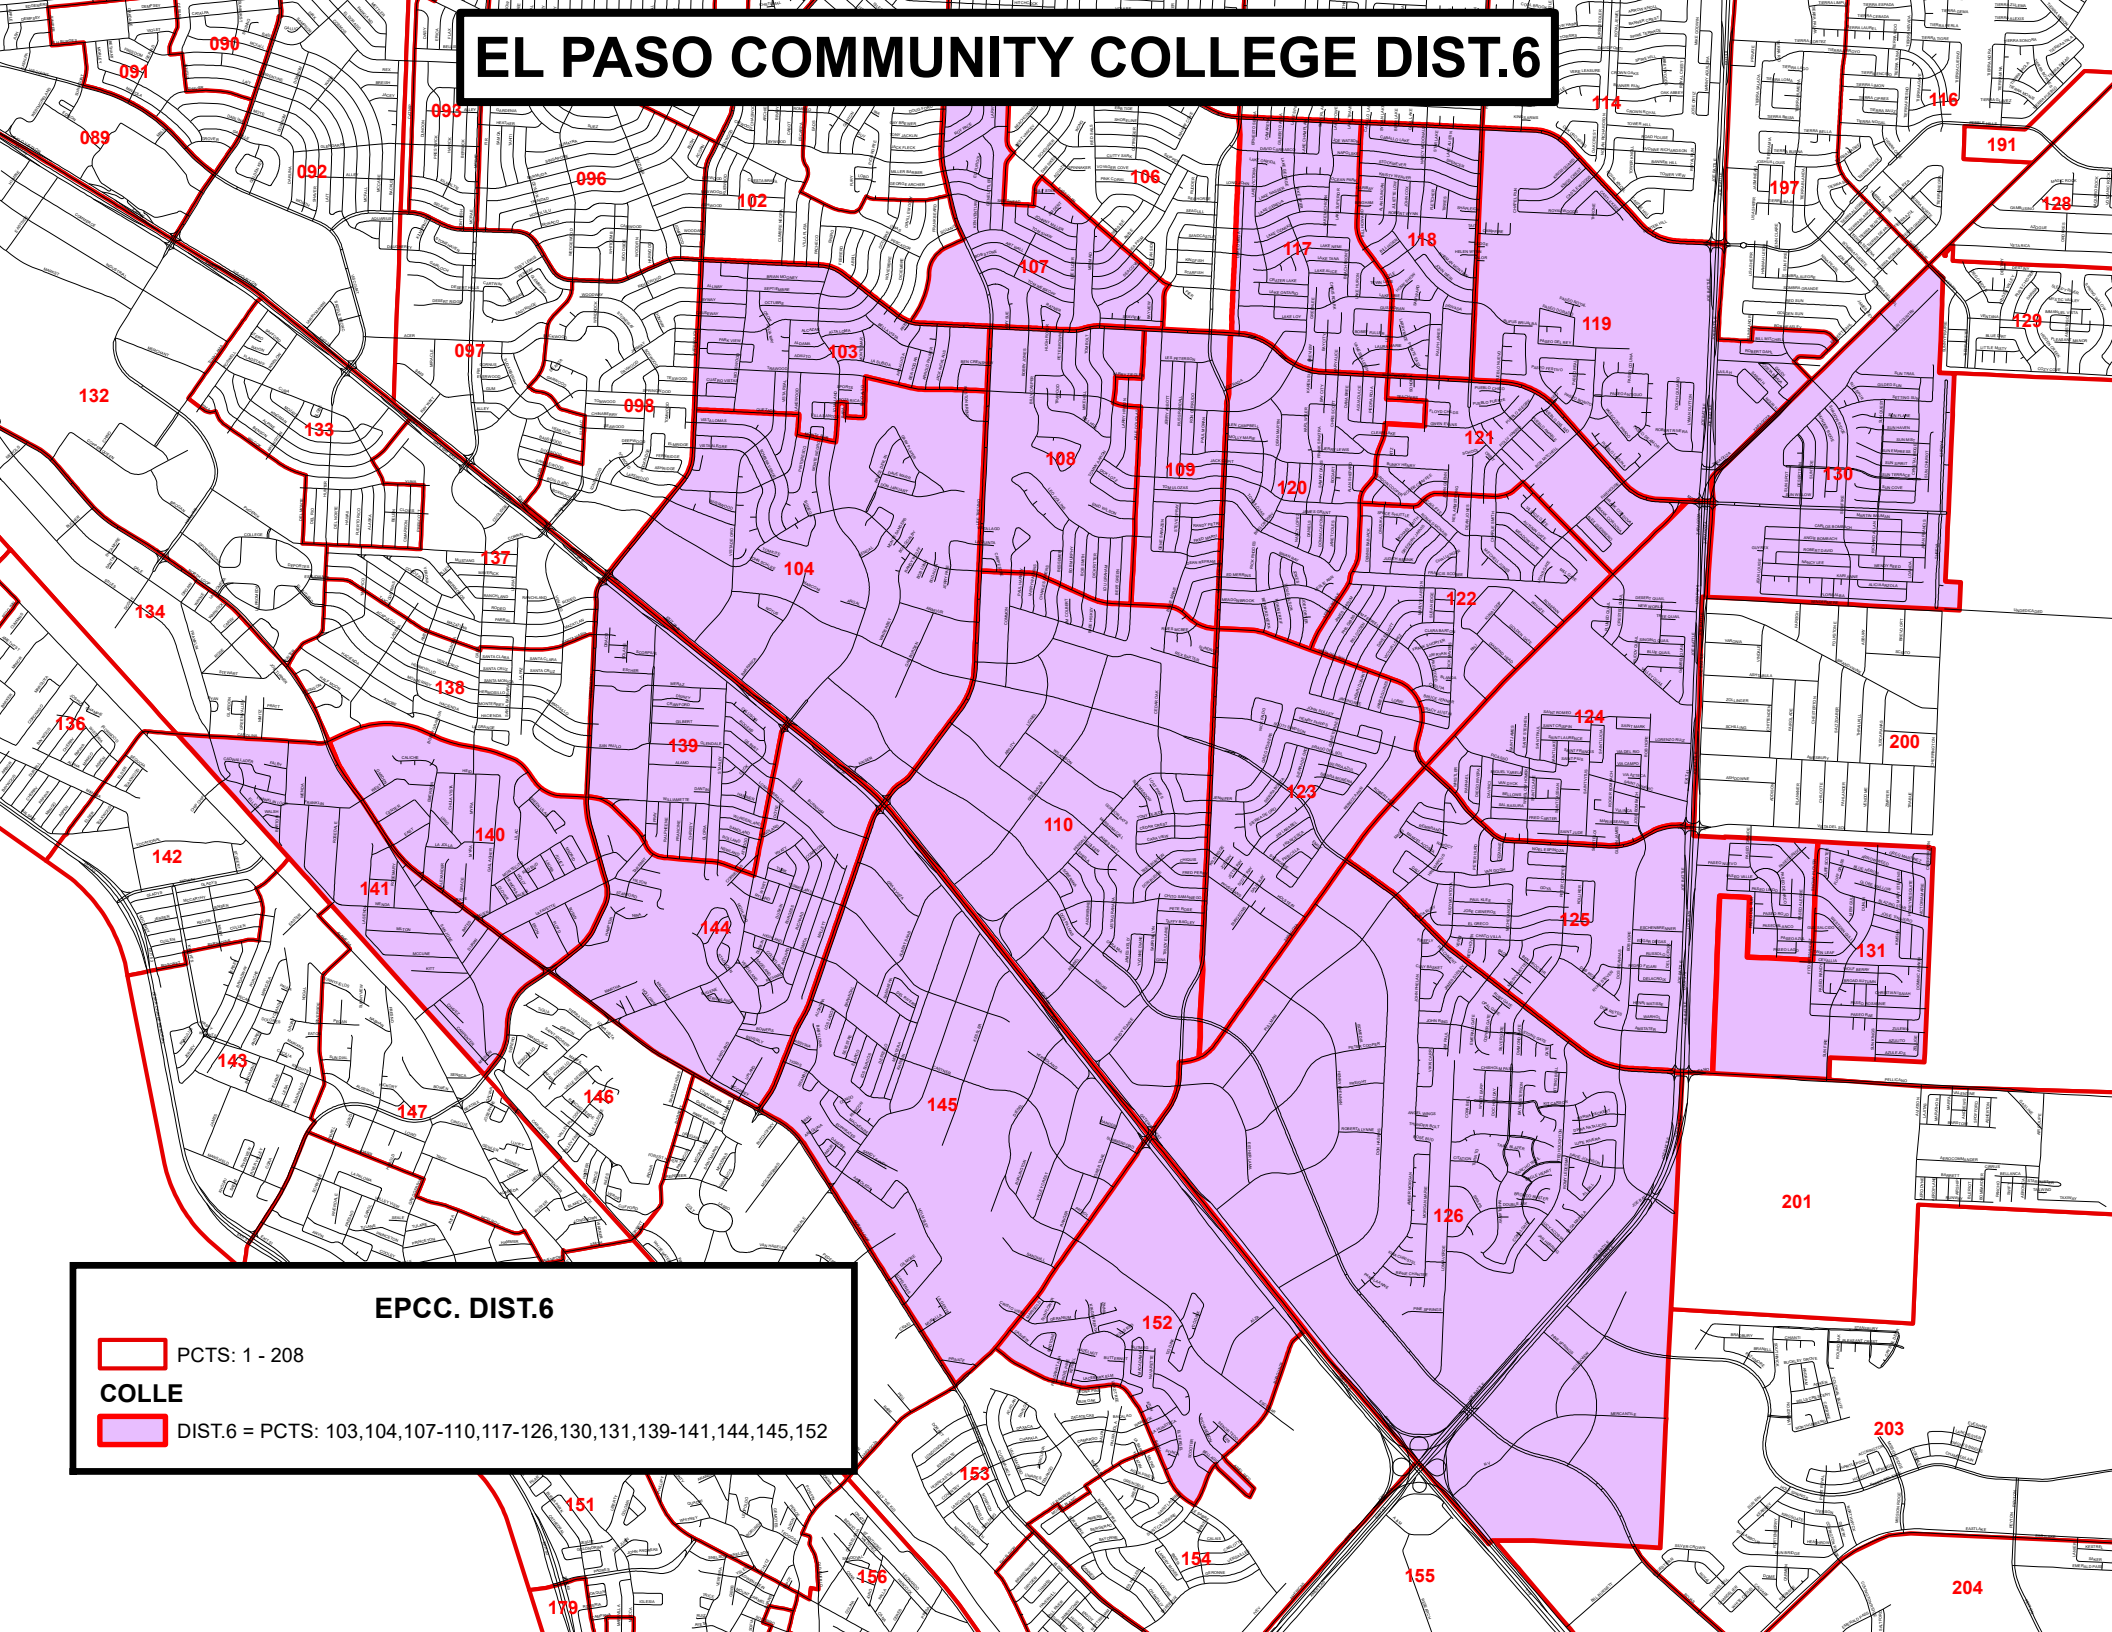

EL PASO COMMUNITY COLLEGE DIST.6

EPCC. DIST.6

 PCTS: 1 - 208

COLLE

 DIST.6 = PCTS: 103,104,107-110,117-126,130,131,139-141,144,145,152