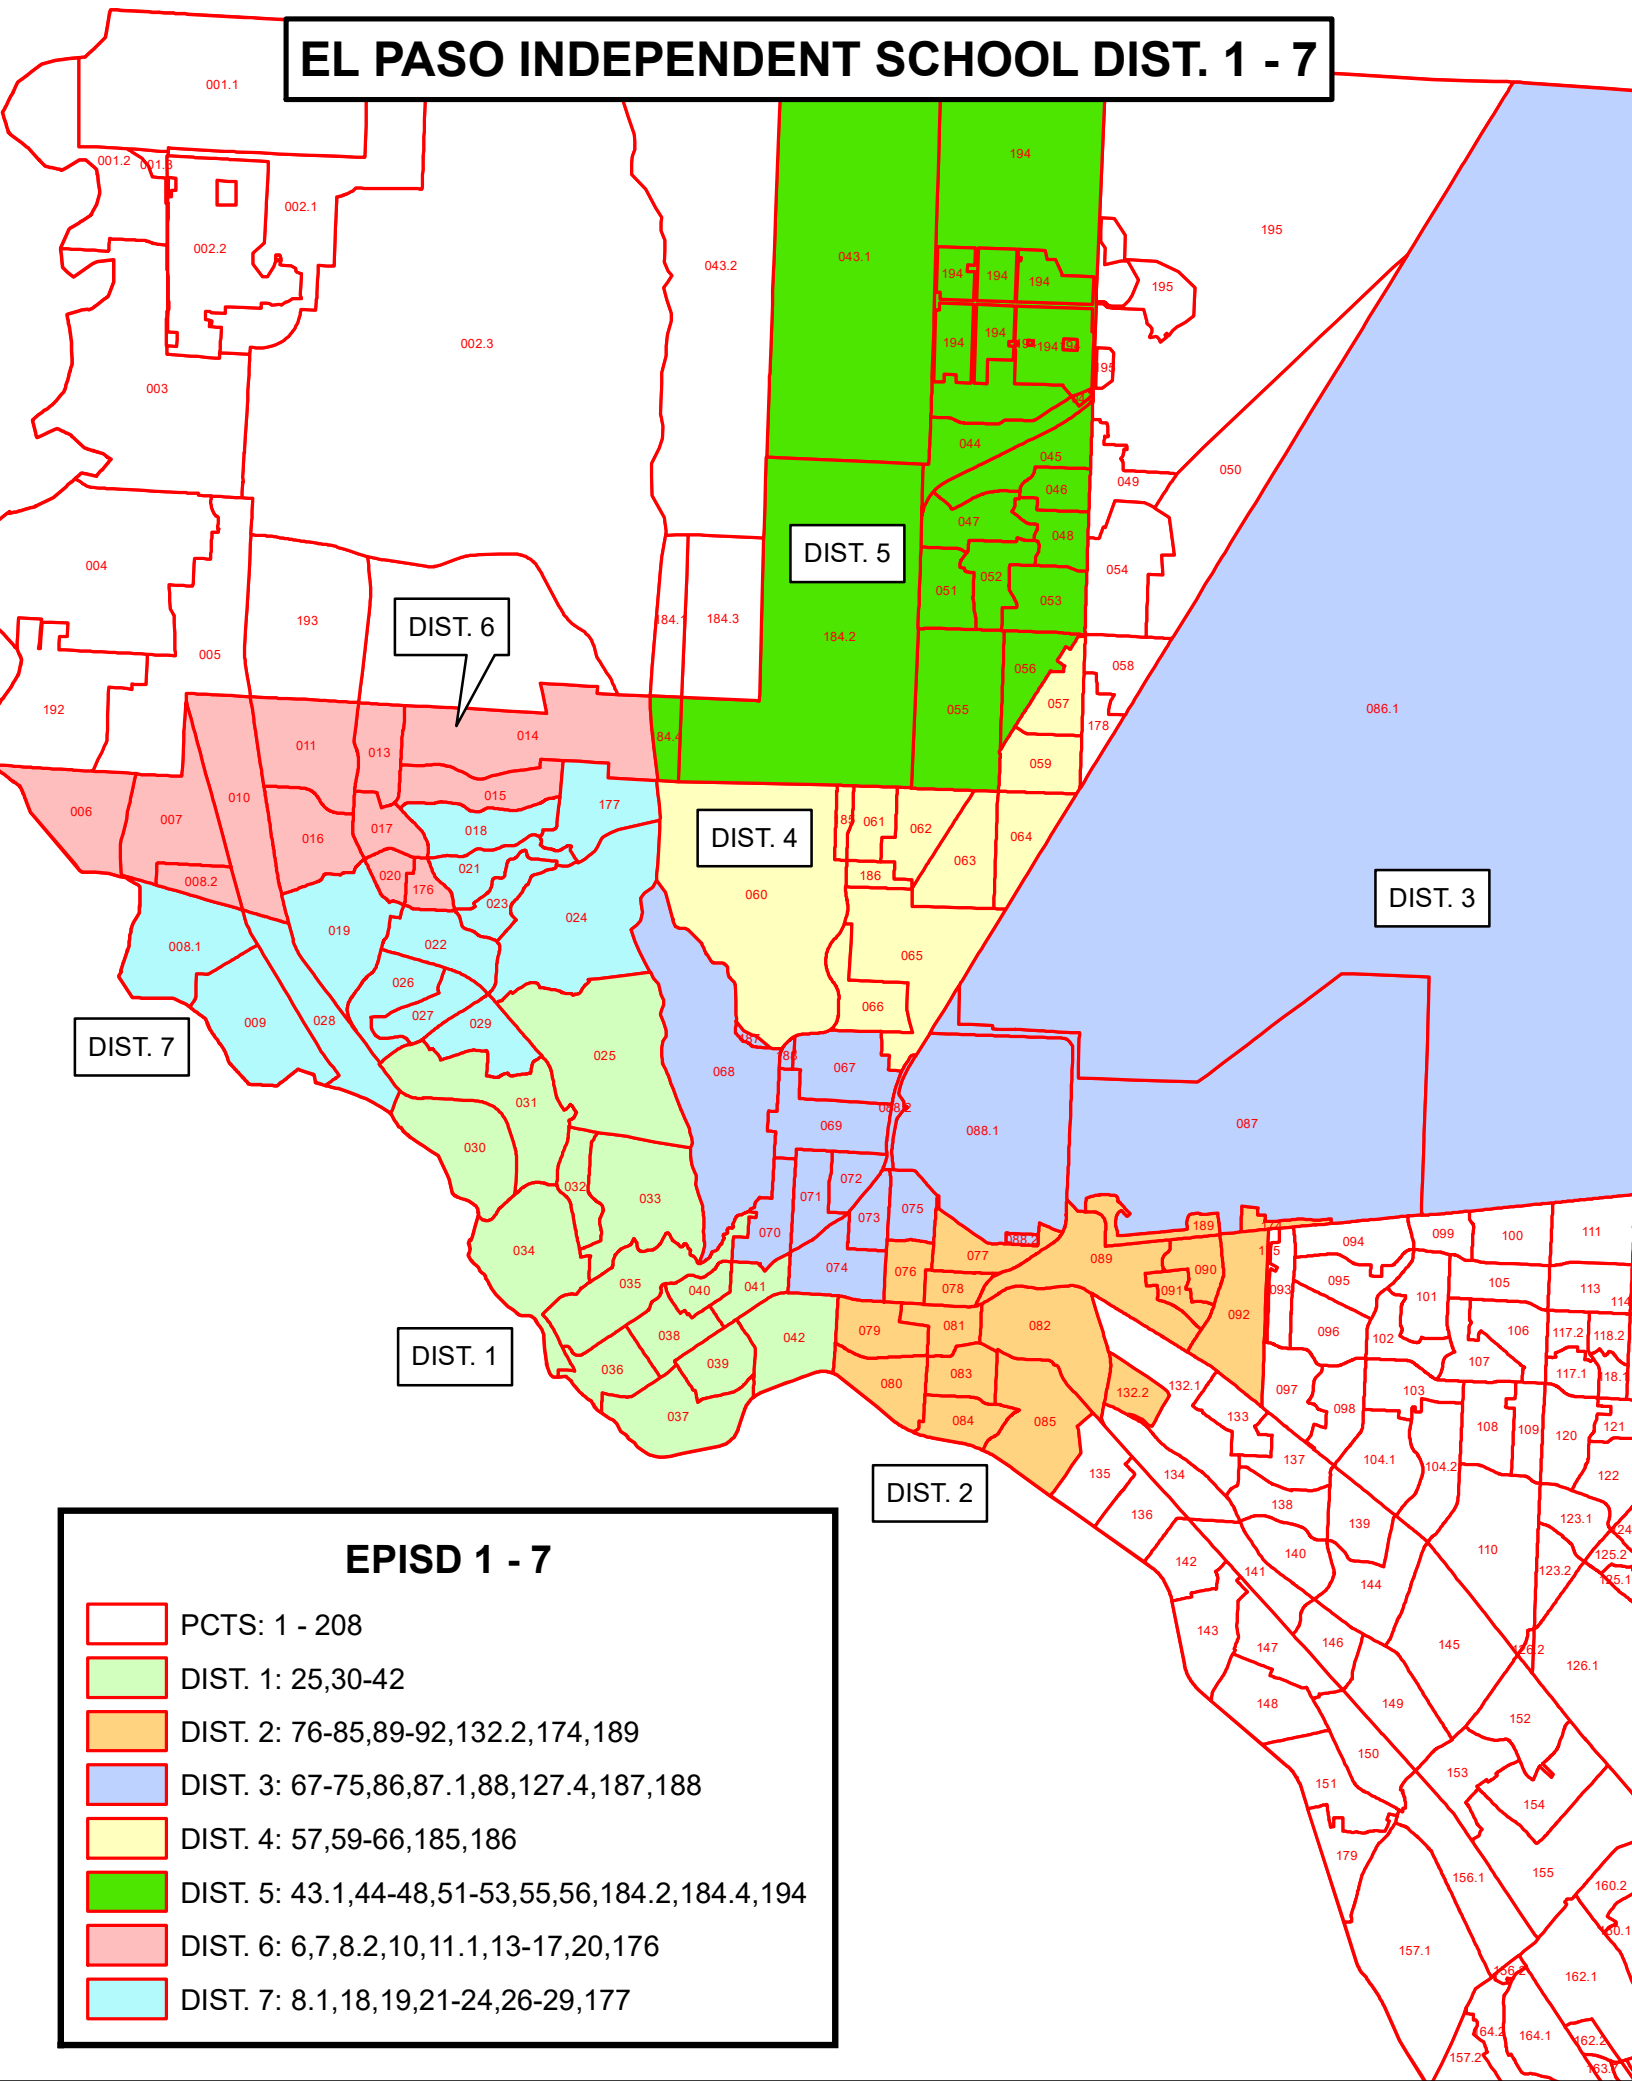

EL PASO INDEPENDENT SCHOOL DIST. 1 - 7

DIST. 7

DIST. 6

DIST. 5

DIST. 4

DIST. 3

DIST. 1

DIST. 2

EPISD 1 - 7

- PCTS: 1 - 208
- DIST. 1: 25,30-42
- DIST. 2: 76-85,89-92,132.2,174,189
- DIST. 3: 67-75,86,87.1,88,127.4,187,188
- DIST. 4: 57,59-66,185,186
- DIST. 5: 43.1,44-48,51-53,55,56,184.2,184.4,194
- DIST. 6: 6,7,8.2,10,11.1,13-17,20,176
- DIST. 7: 8.1,18,19,21-24,26-29,177