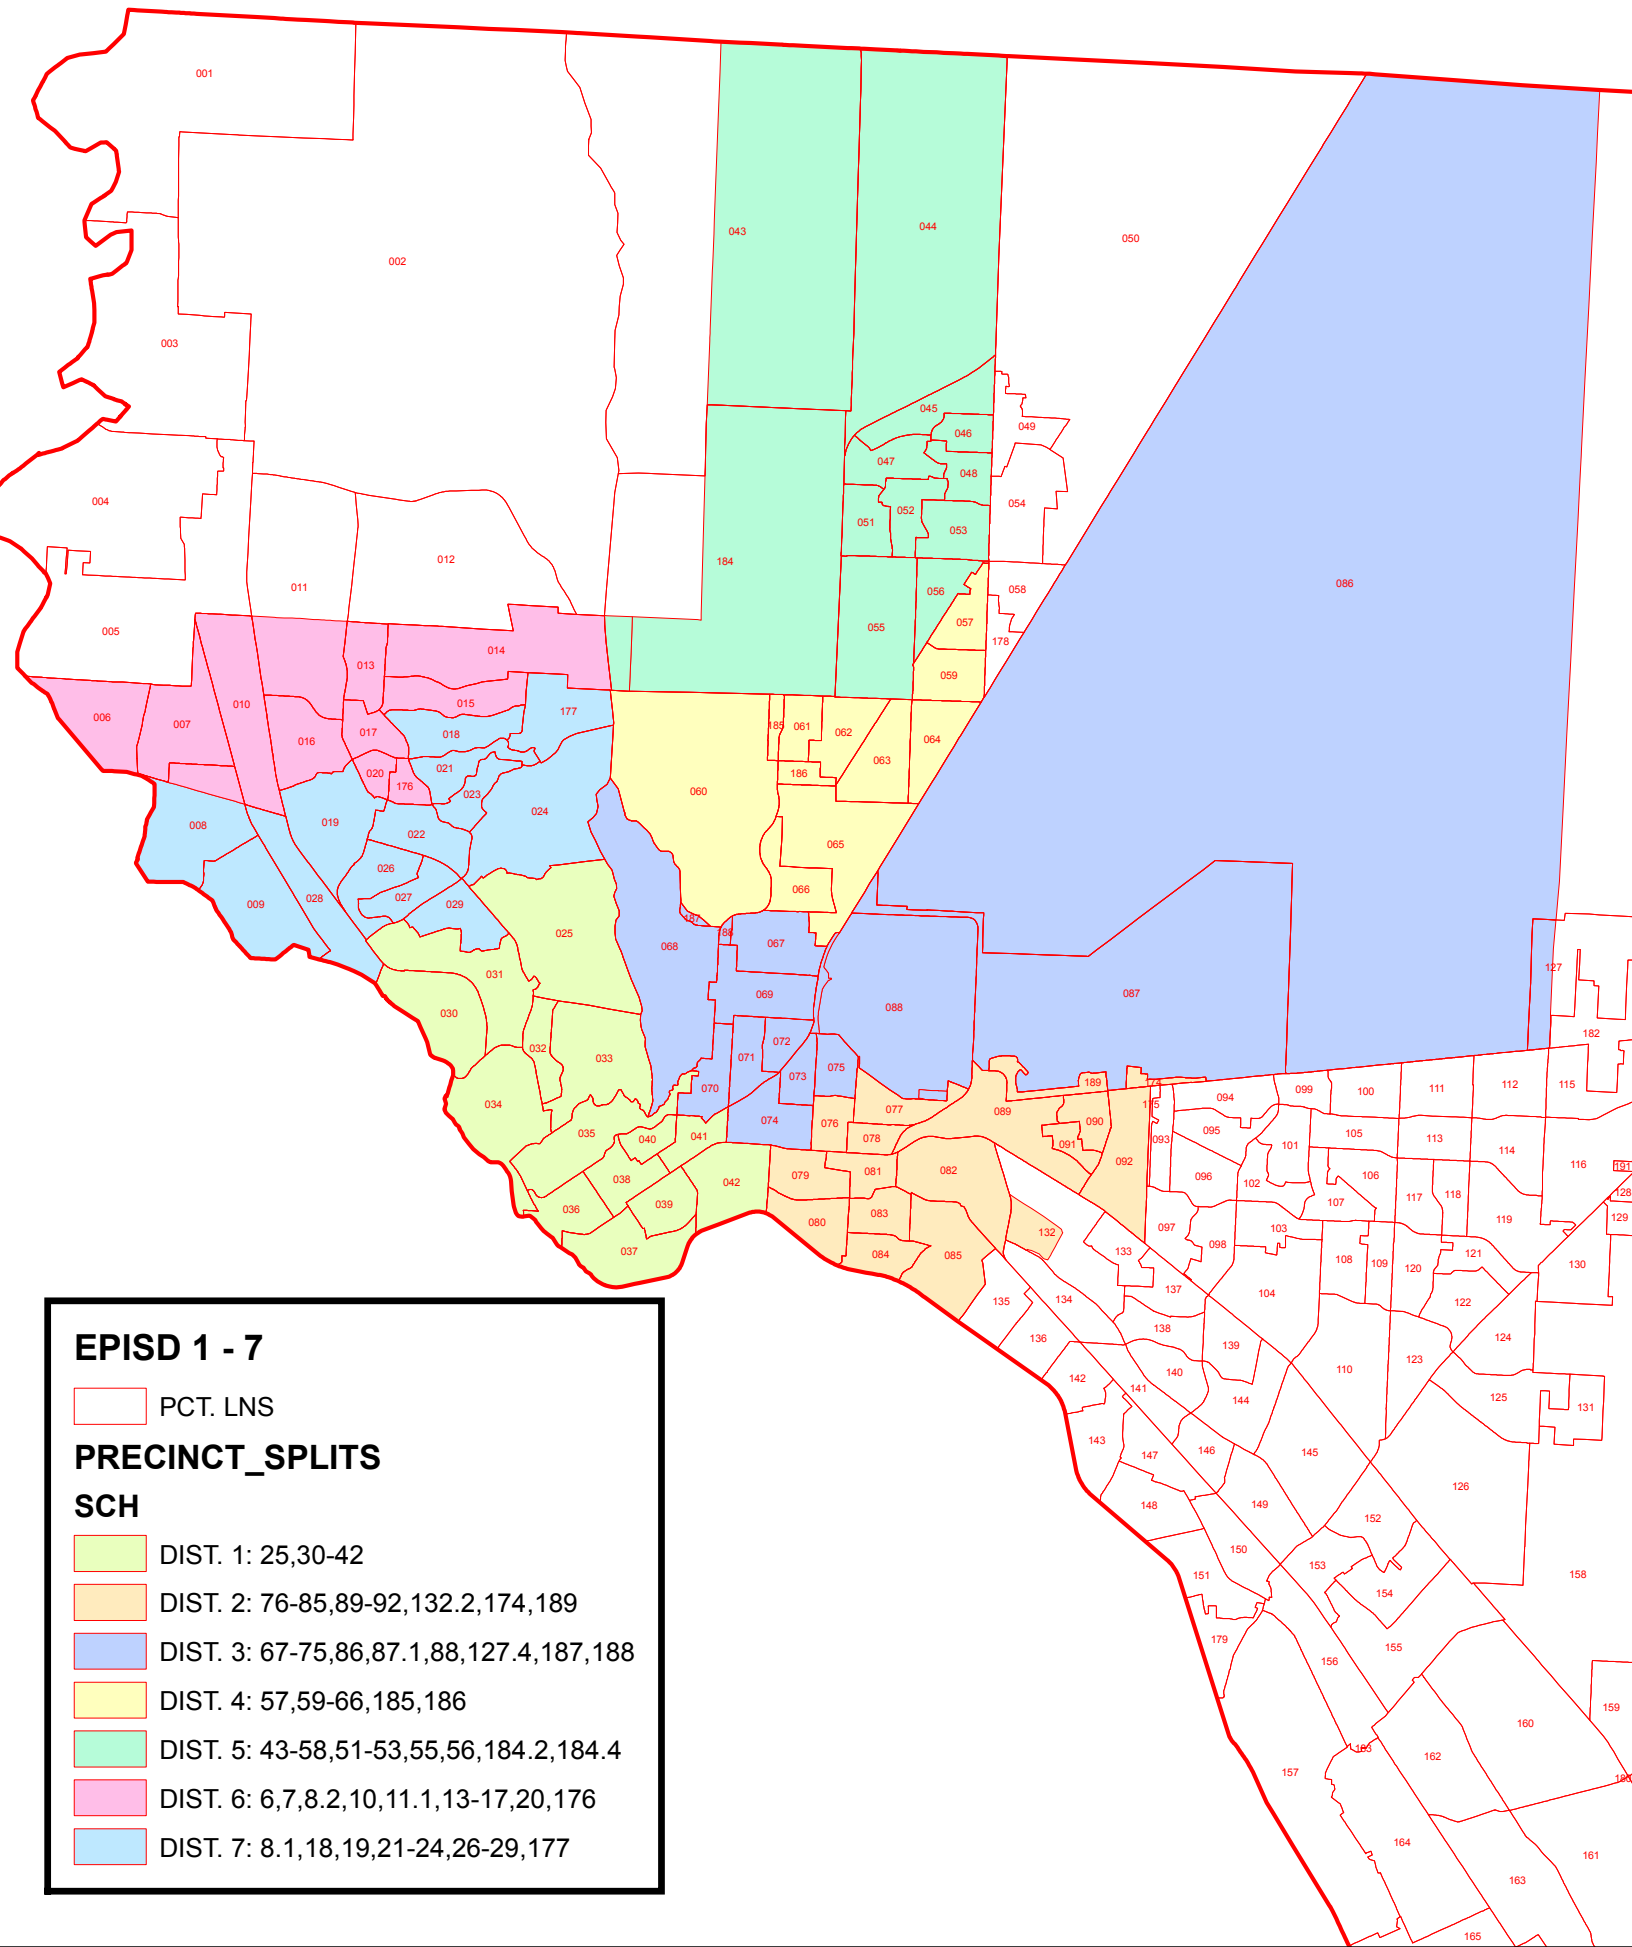

EL PASO INDEPENDENT SCHOOL DIST. 1 - 7

EPISD 1 - 7

PCT. LNS

PRECINCT_SPLITS

SCH

DIST. 1: 25,30-42

DIST. 2: 76-85,89-92,132.2,174,189

DIST. 3: 67-75,86,87.1,88,127.4,187,188

DIST. 4: 57,59-66,185,186

DIST. 5: 43-58,51-53,55,56,184.2,184.4

DIST. 6: 6,7,8.2,10,11.1,13-17,20,176

DIST. 7: 8.1,18,19,21-24,26-29,177