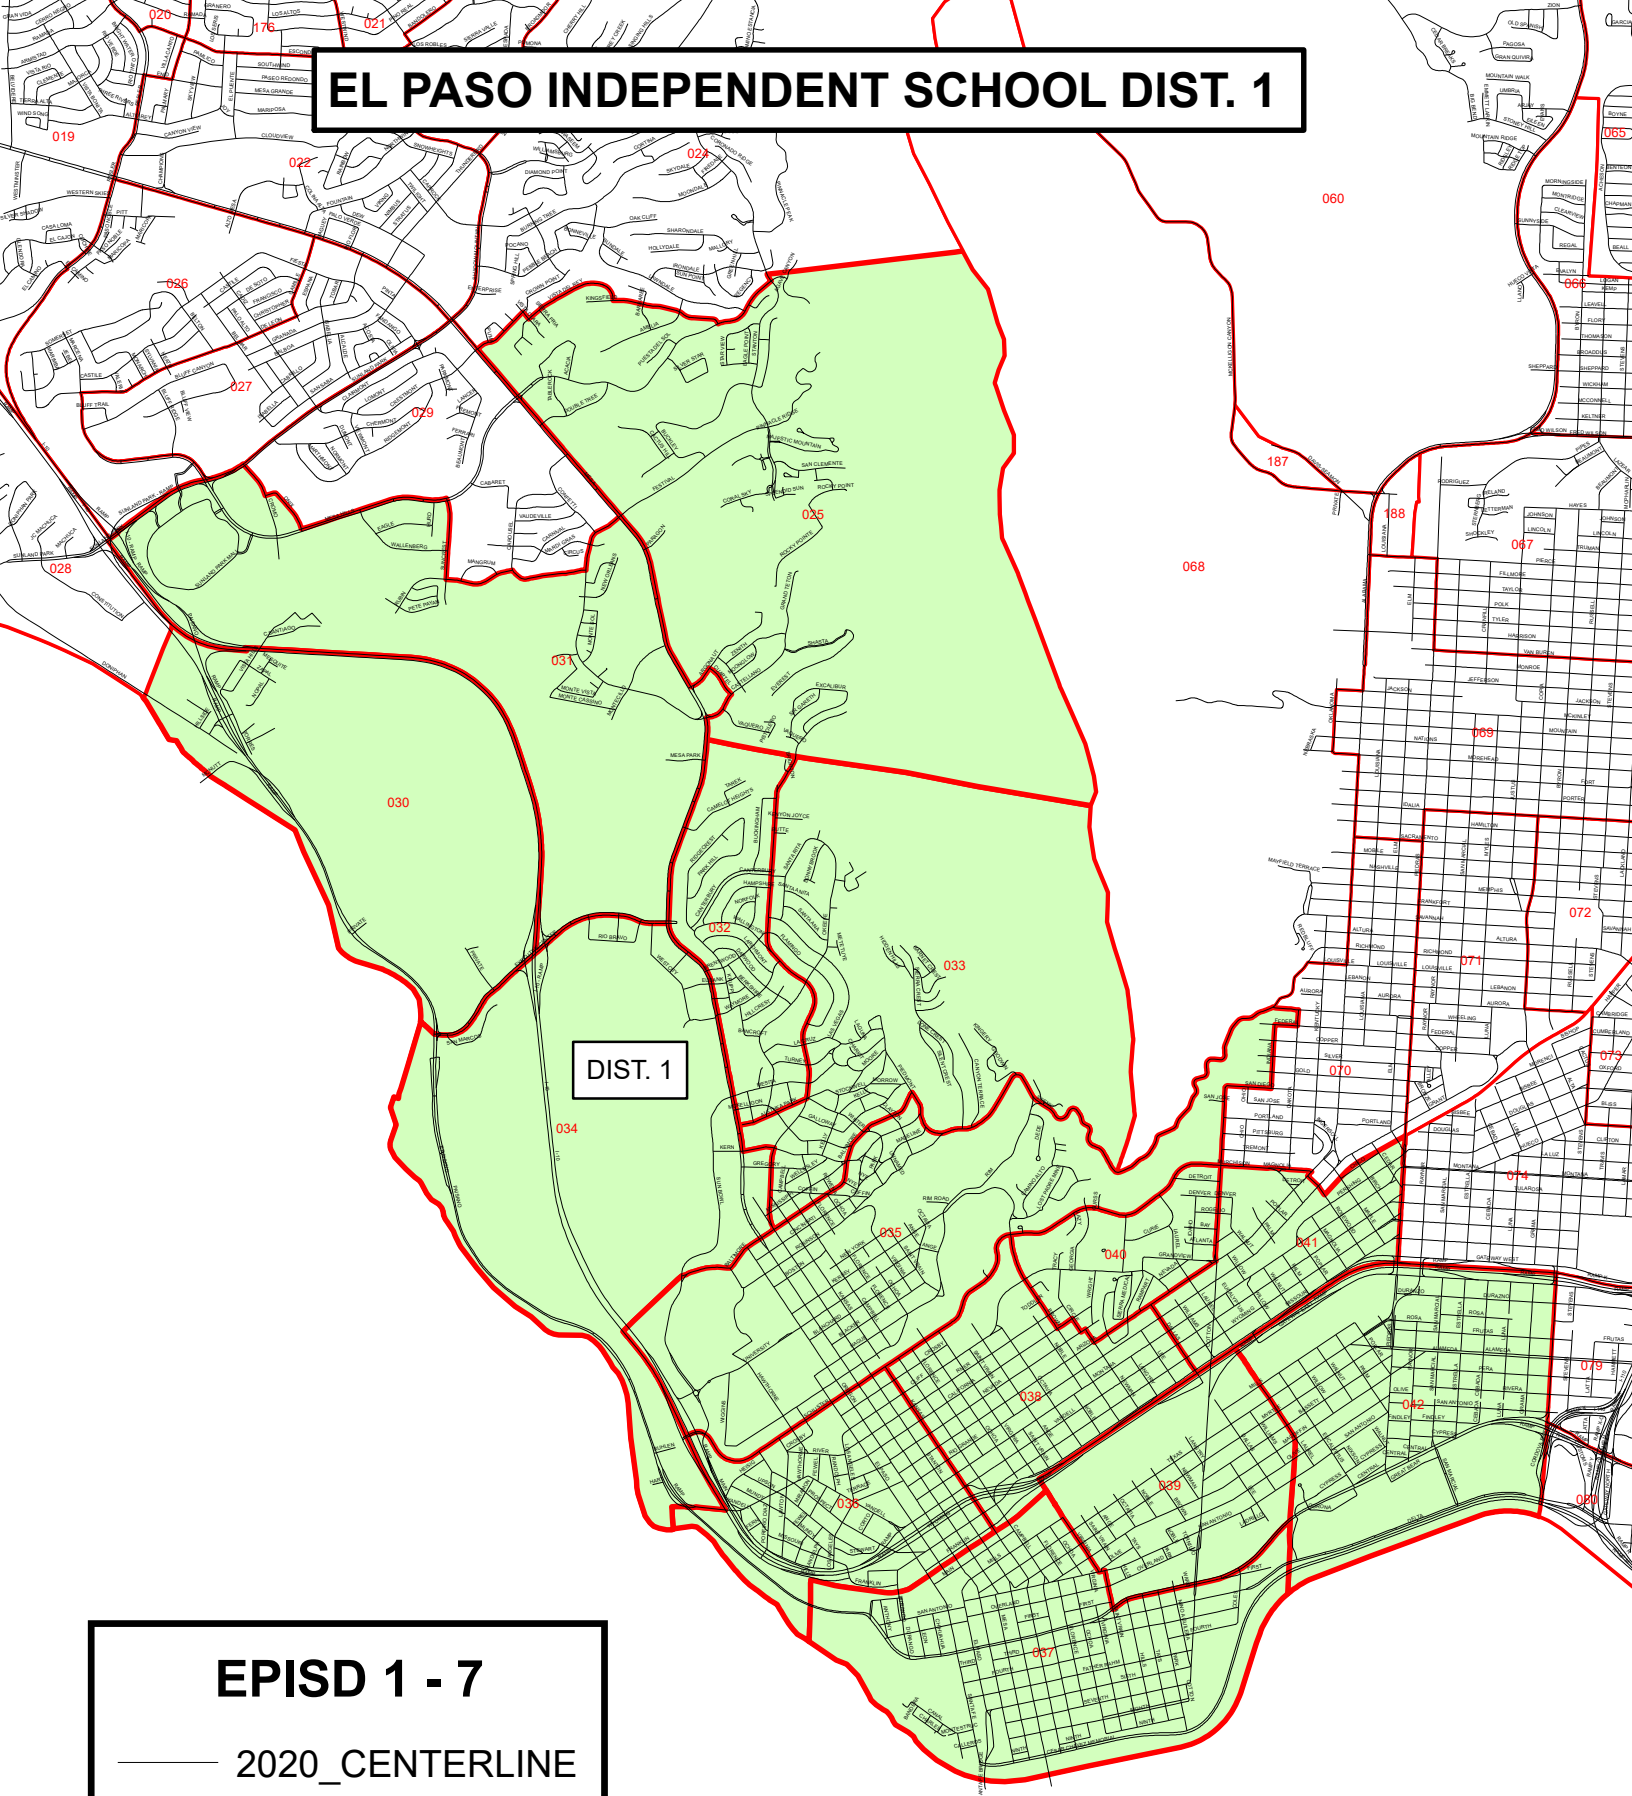

EL PASO INDEPENDENT SCHOOL DIST. 1

DIST. 1

EPISD 1 - 7

- 2020_CENTERLINE
-  PCTS: 1 - 208
-  DIST. 1: 25,30-42