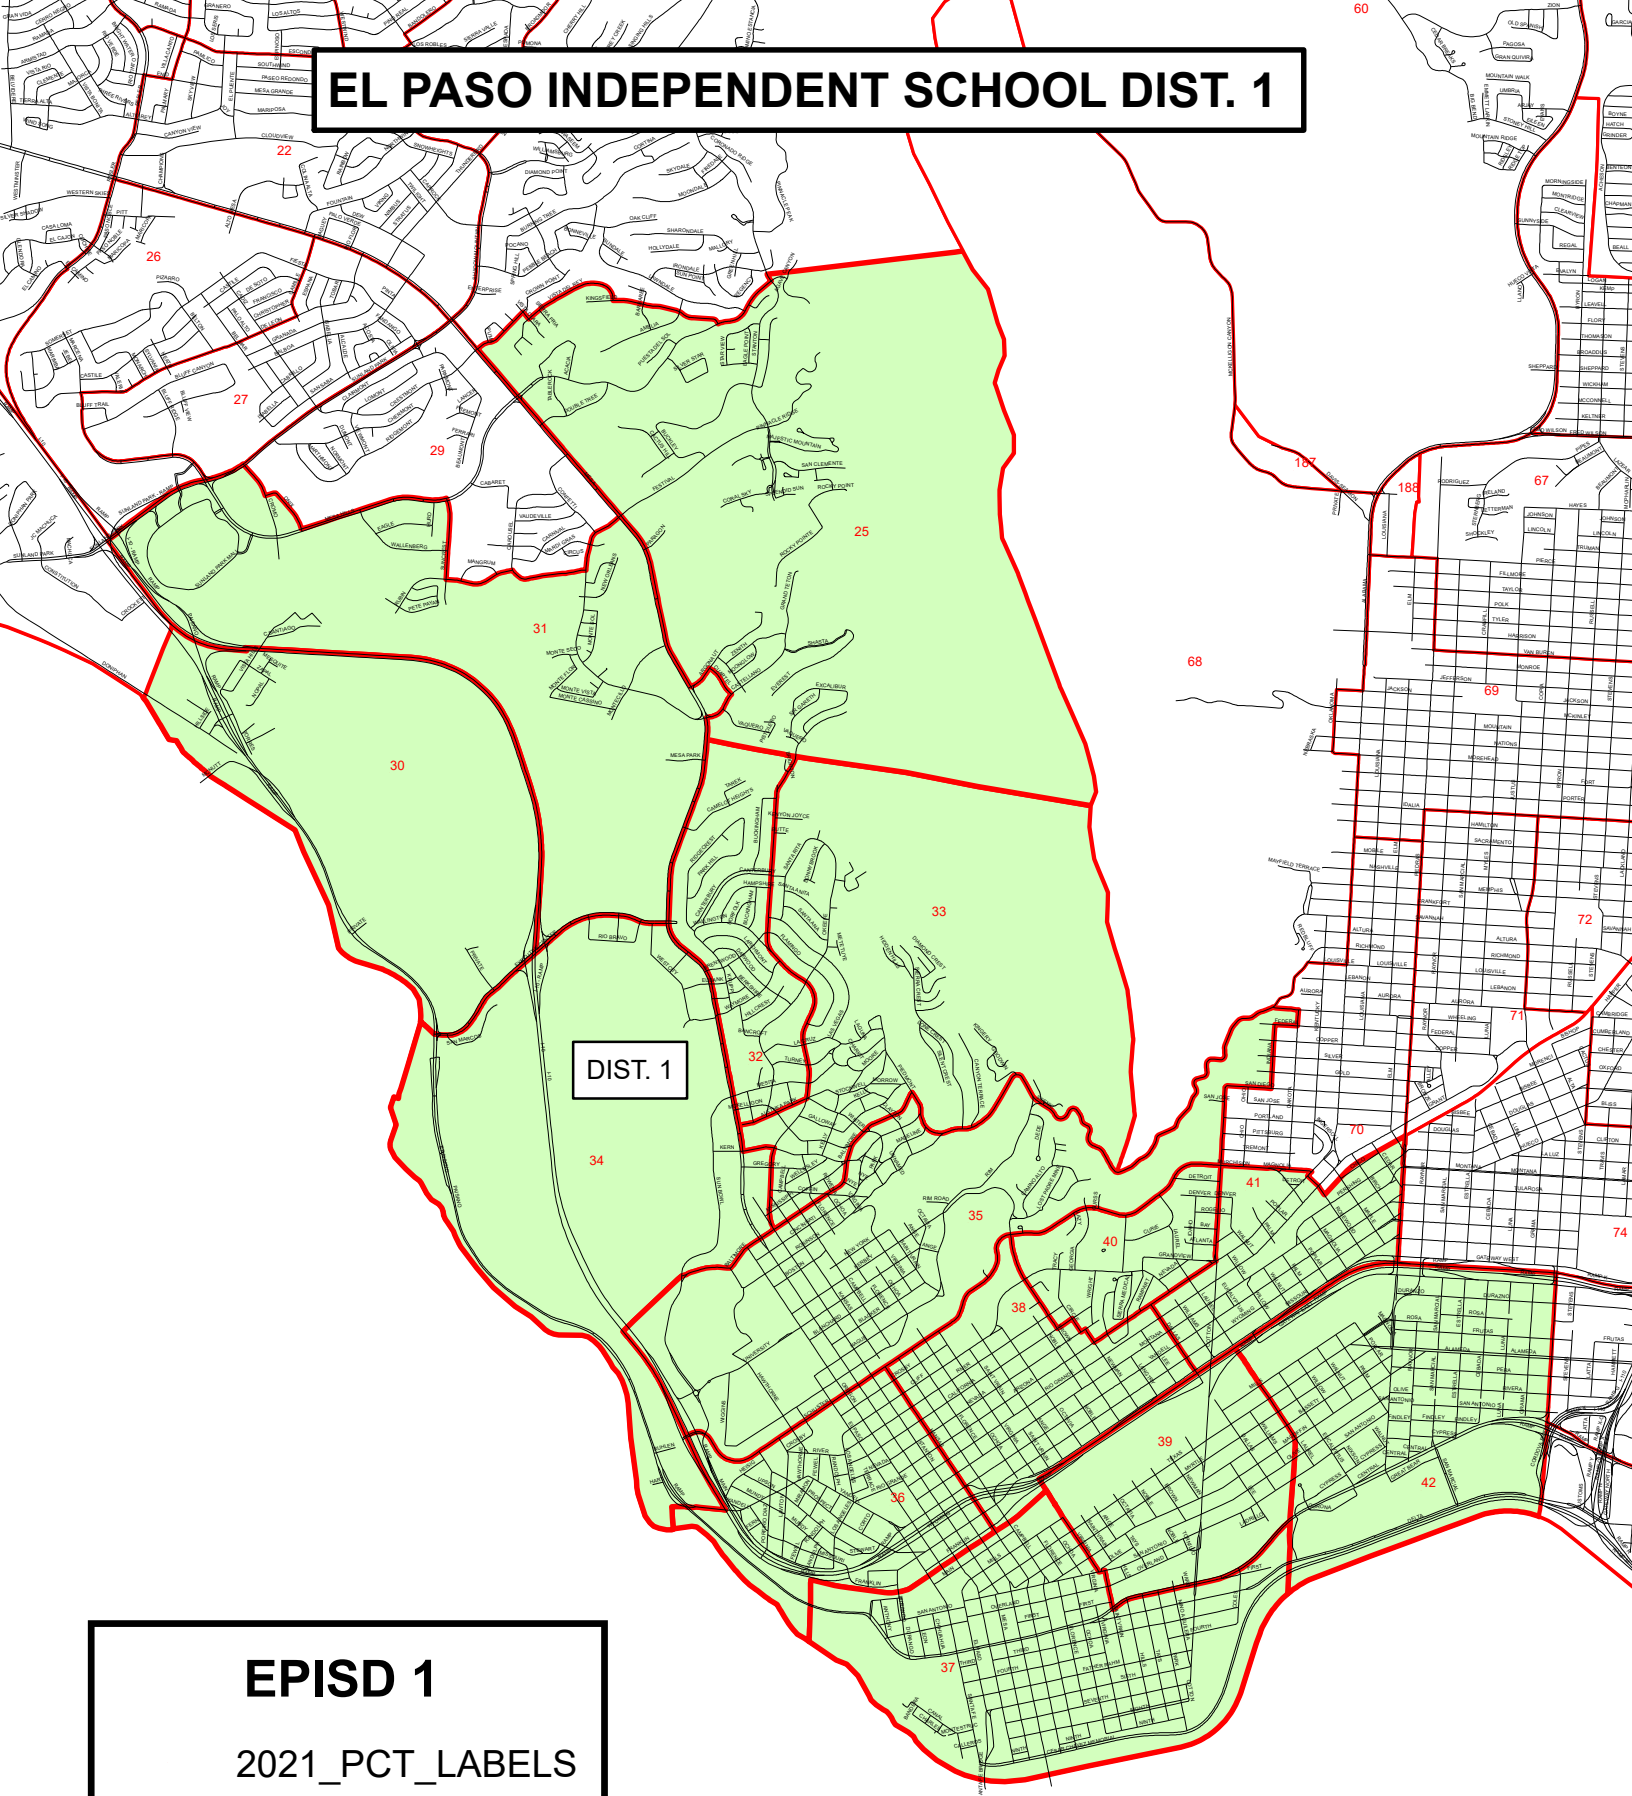

EL PASO INDEPENDENT SCHOOL DIST. 1

EPISD 1

2021_PCT_LABELS

-  PCTS: 1 - 208
-  DIST. 1: 25,30-42