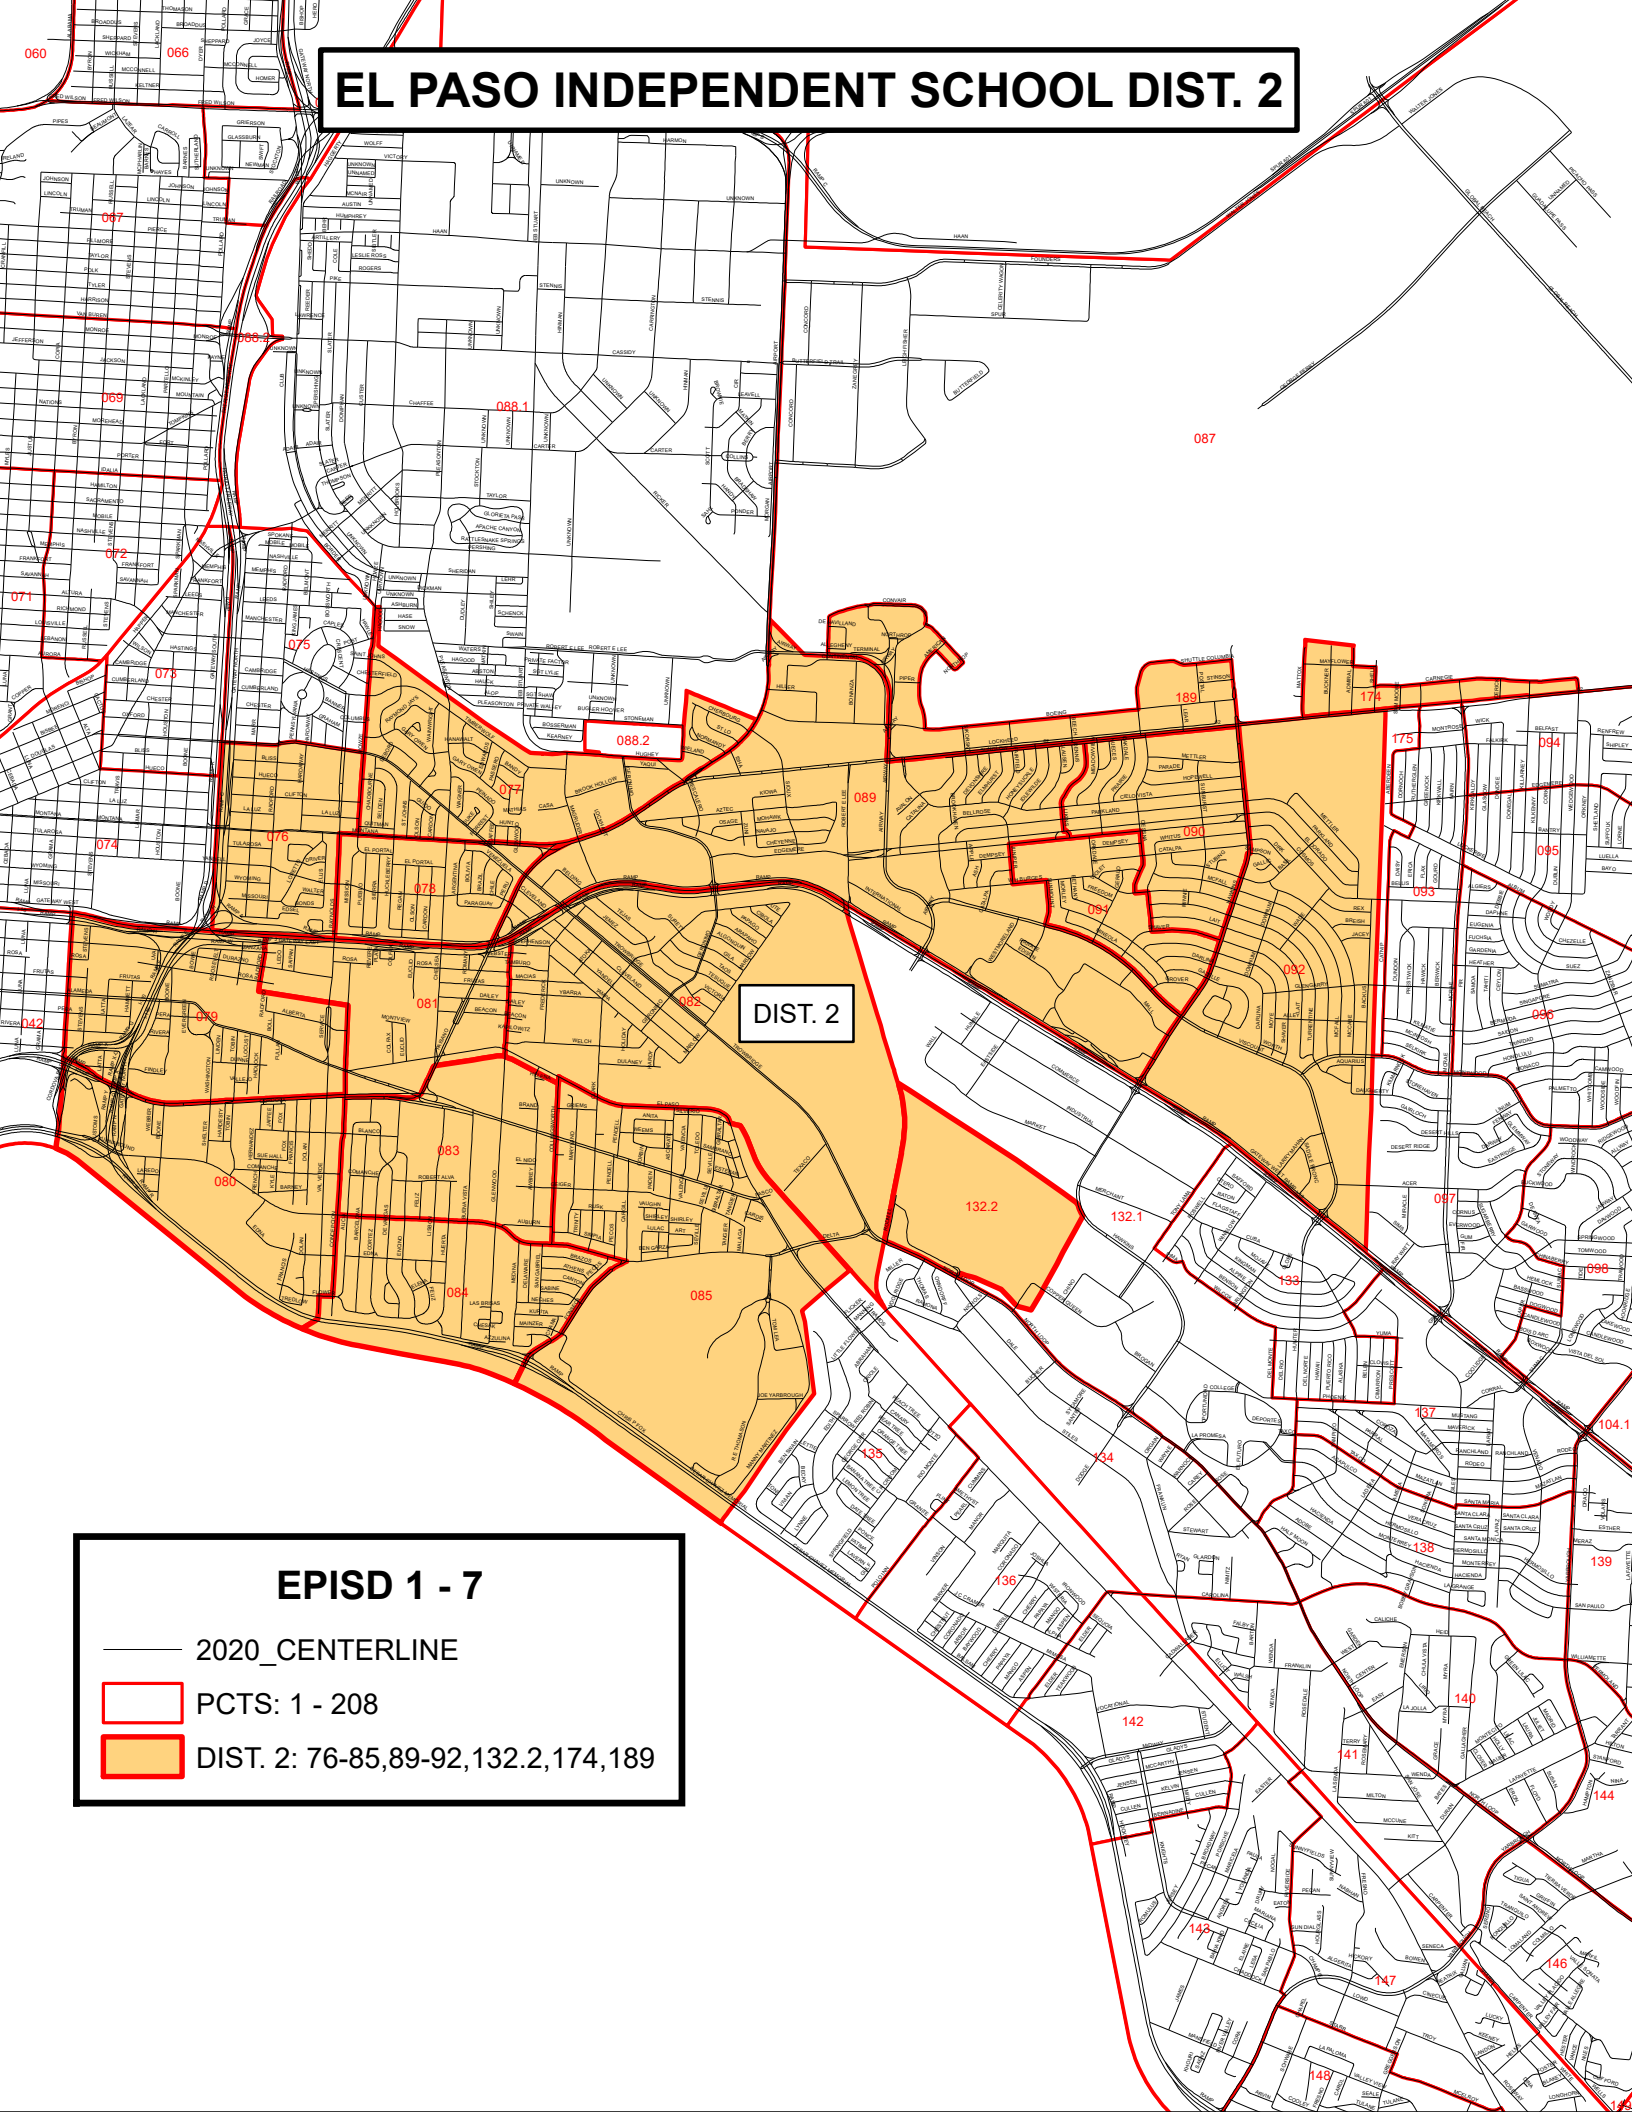

EL PASO INDEPENDENT SCHOOL DIST. 2

EPISD 1 - 7

- 2020_CENTERLINE
- PCTS: 1 - 208
- DIST. 2: 76-85,89-92,132.2,174,189