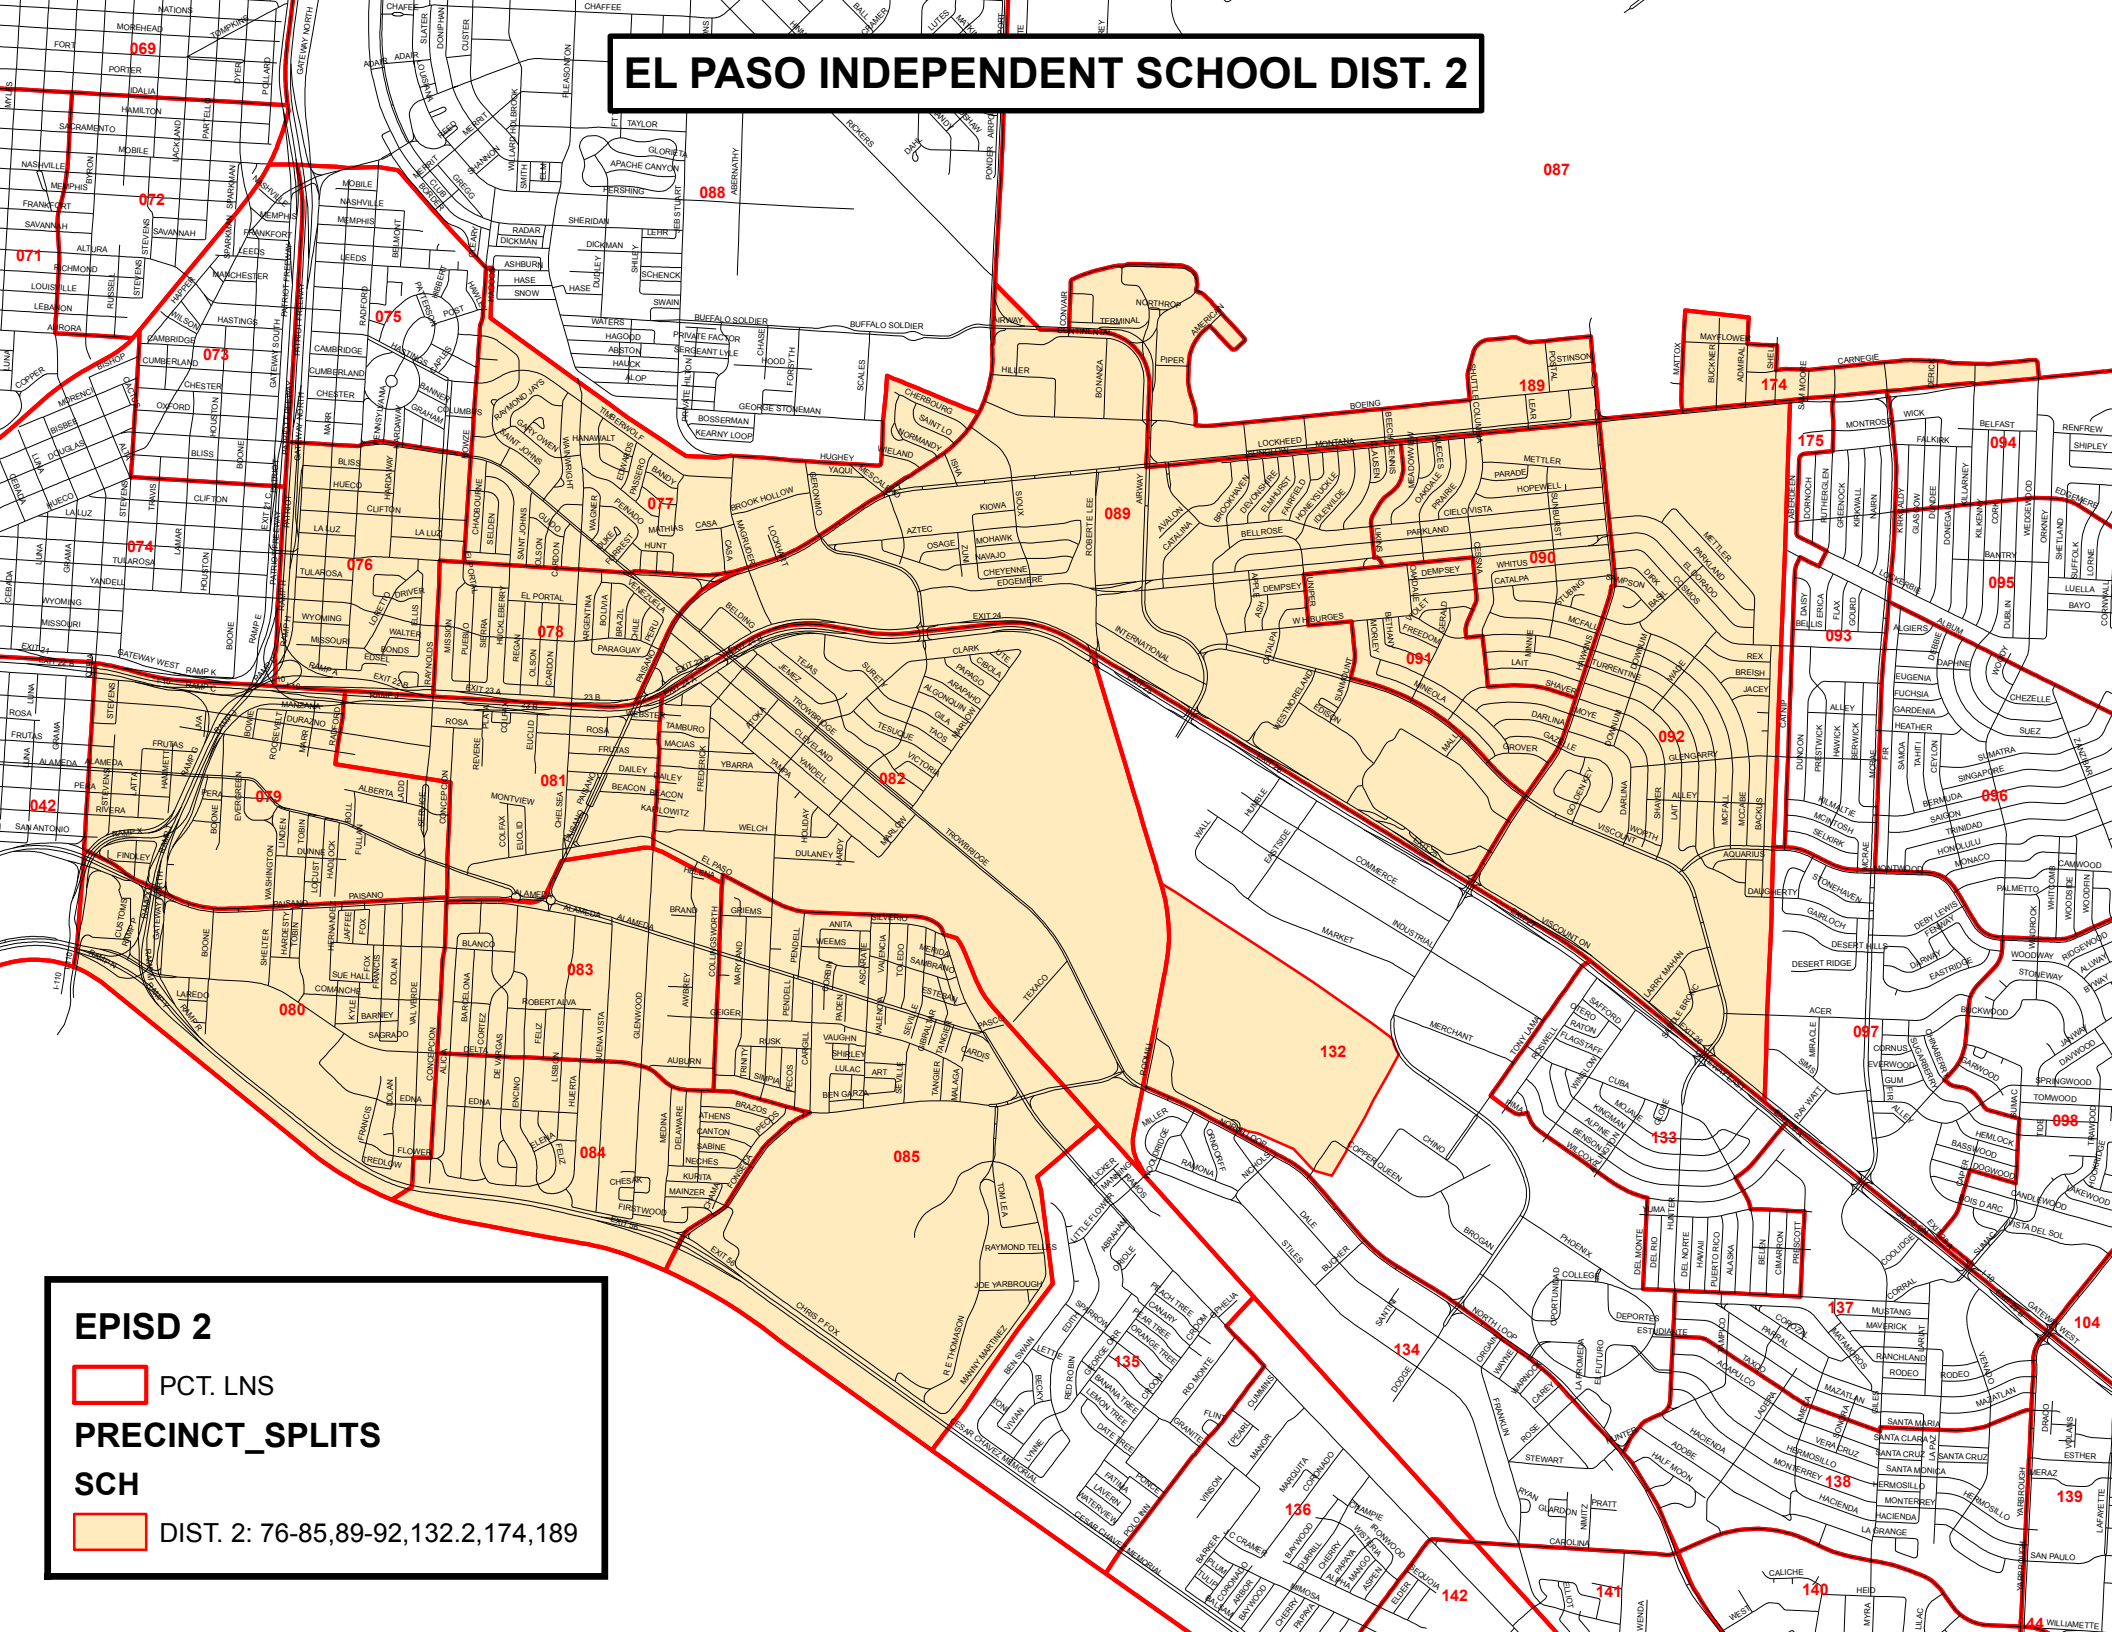

EL PASO INDEPENDENT SCHOOL DIST. 2

EPISD 2

 PCT. LNS

PRECINCT_SPLITS

SCH

 DIST. 2: 76-85,89-92,132.2,174,189