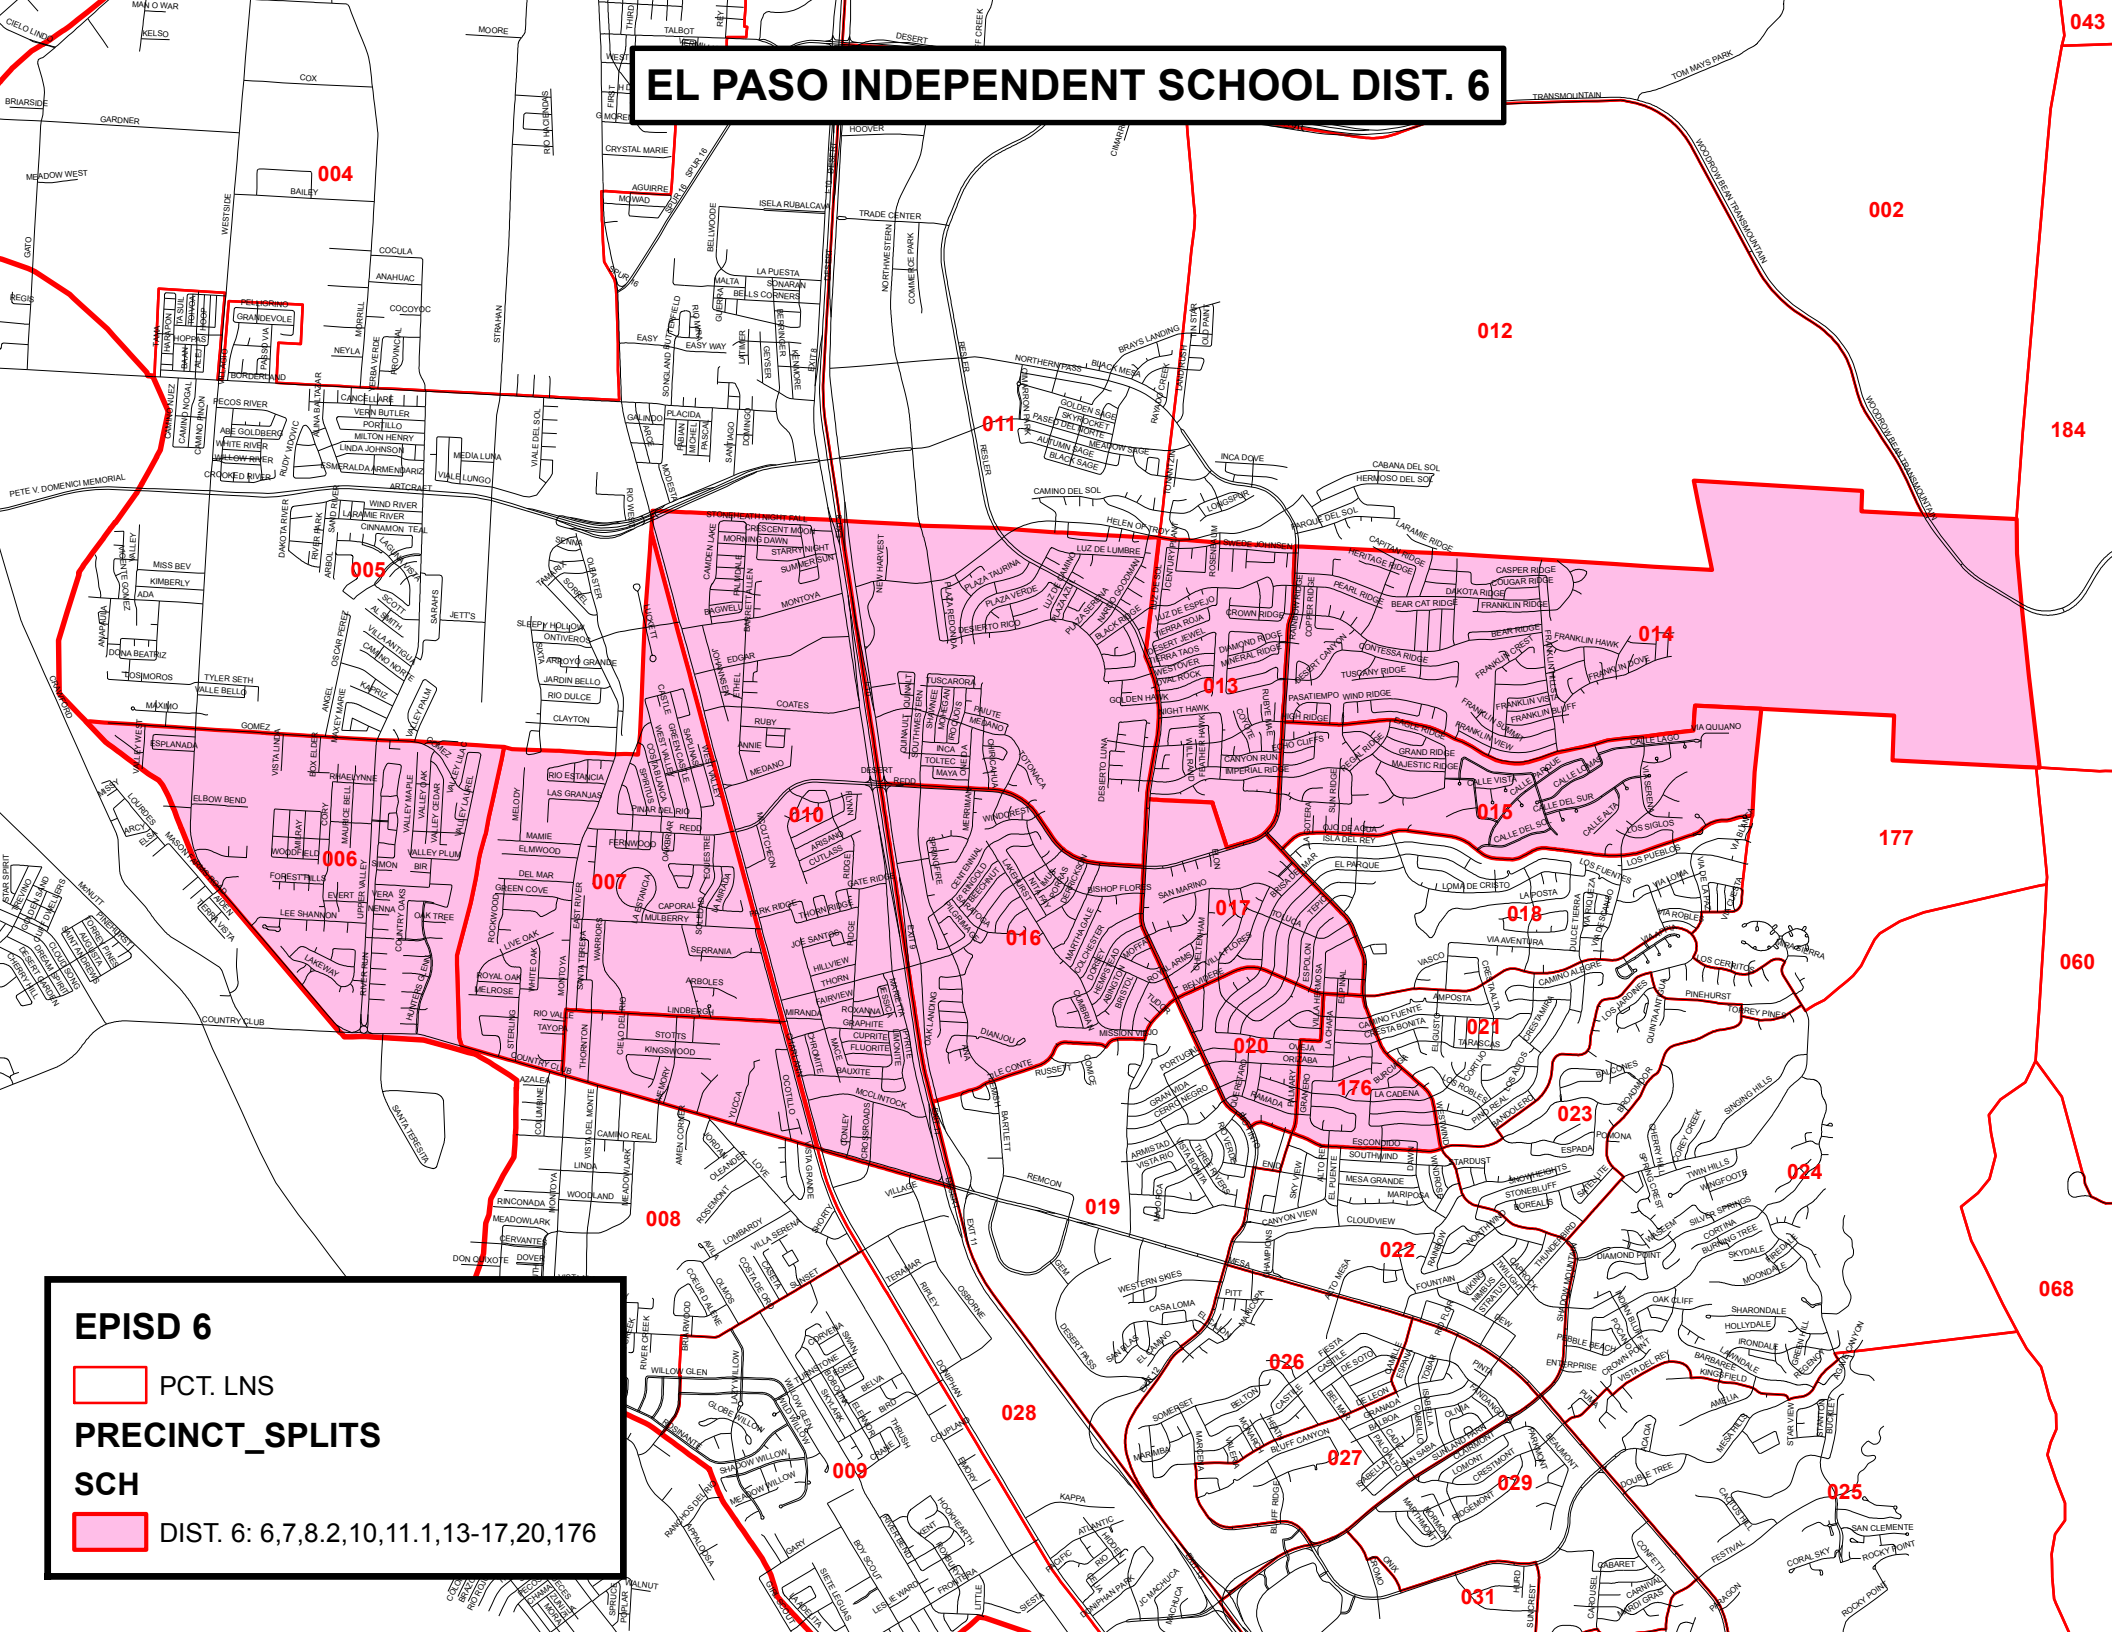

EL PASO INDEPENDENT SCHOOL DIST. 6

EPISD 6

- PCT. LNS
- PRECINCT_SPLITS**
- SCH**
- DIST. 6: 6,7,8,2,10,11,1,13-17,20,176