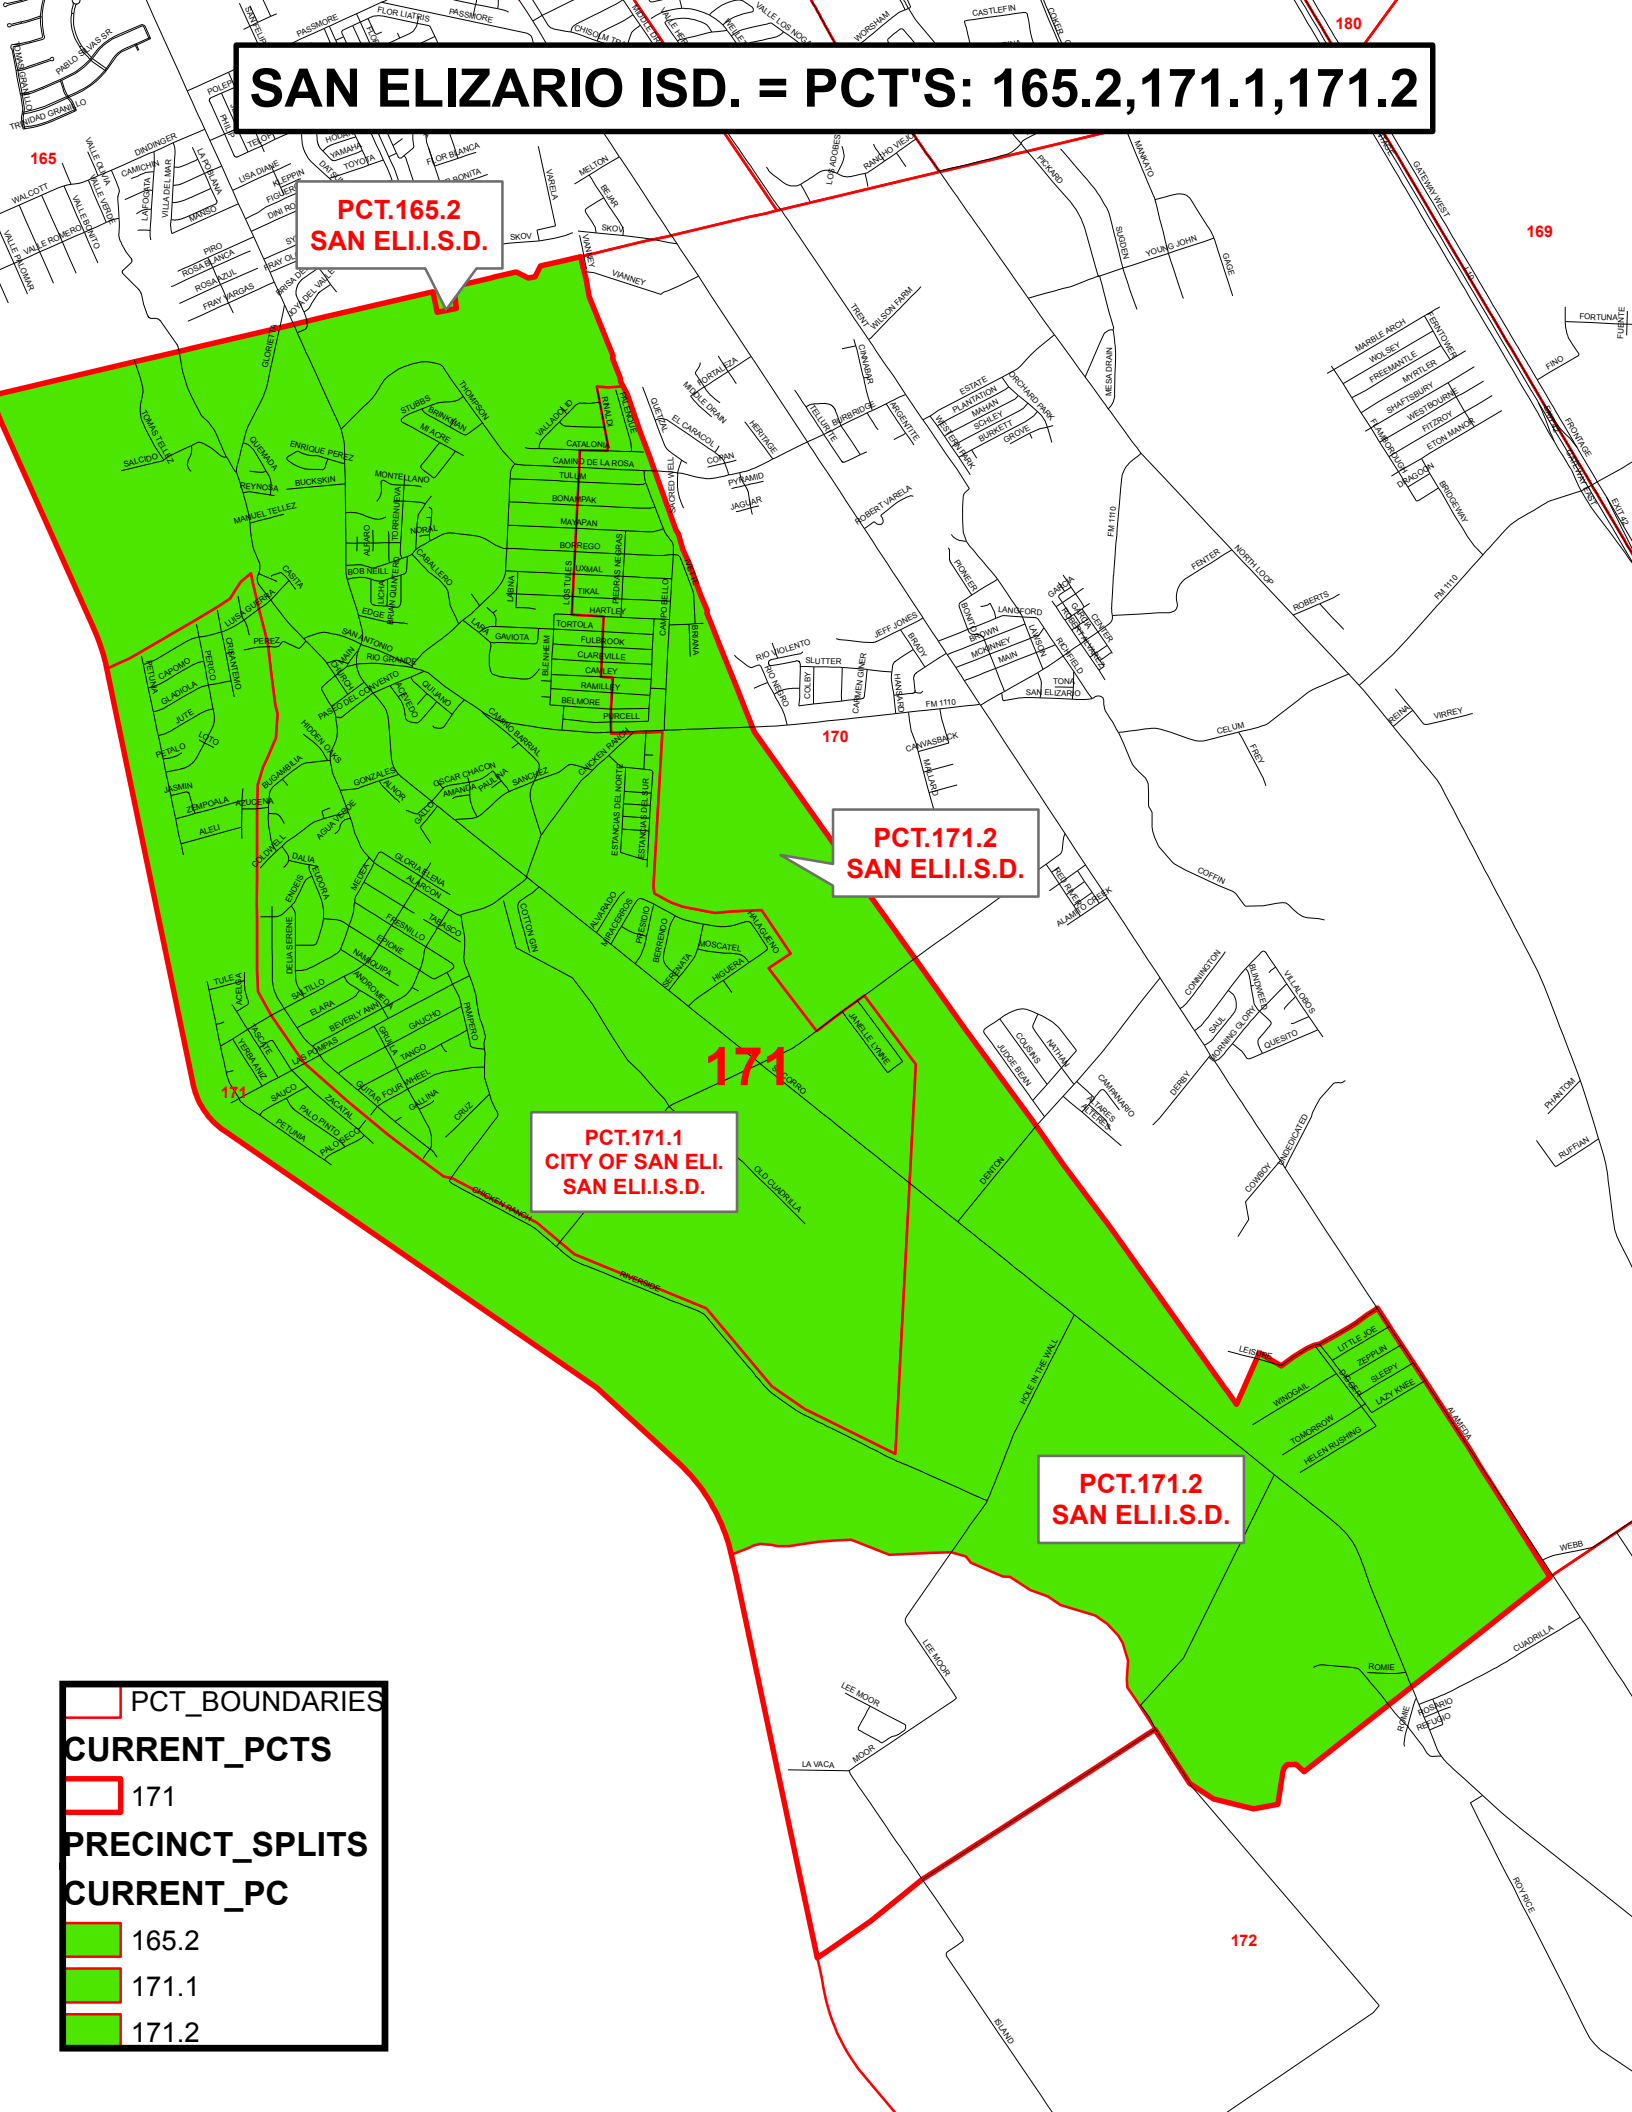

SAN ELIZARIO ISD. = PCT'S: 165.2,171.1,171.2

**PCT.165.2
SAN ELI.I.S.D.**

**PCT.171.2
SAN ELI.I.S.D.**

**PCT.171.1
CITY OF SAN ELI.
SAN ELI.I.S.D.**

**PCT.171.2
SAN ELI.I.S.D.**

	PCT_BOUNDARIES
CURRENT_PCTS	
	171
PRECINCT SPLITS	
CURRENT_PC	
	165.2
	171.1
	171.2