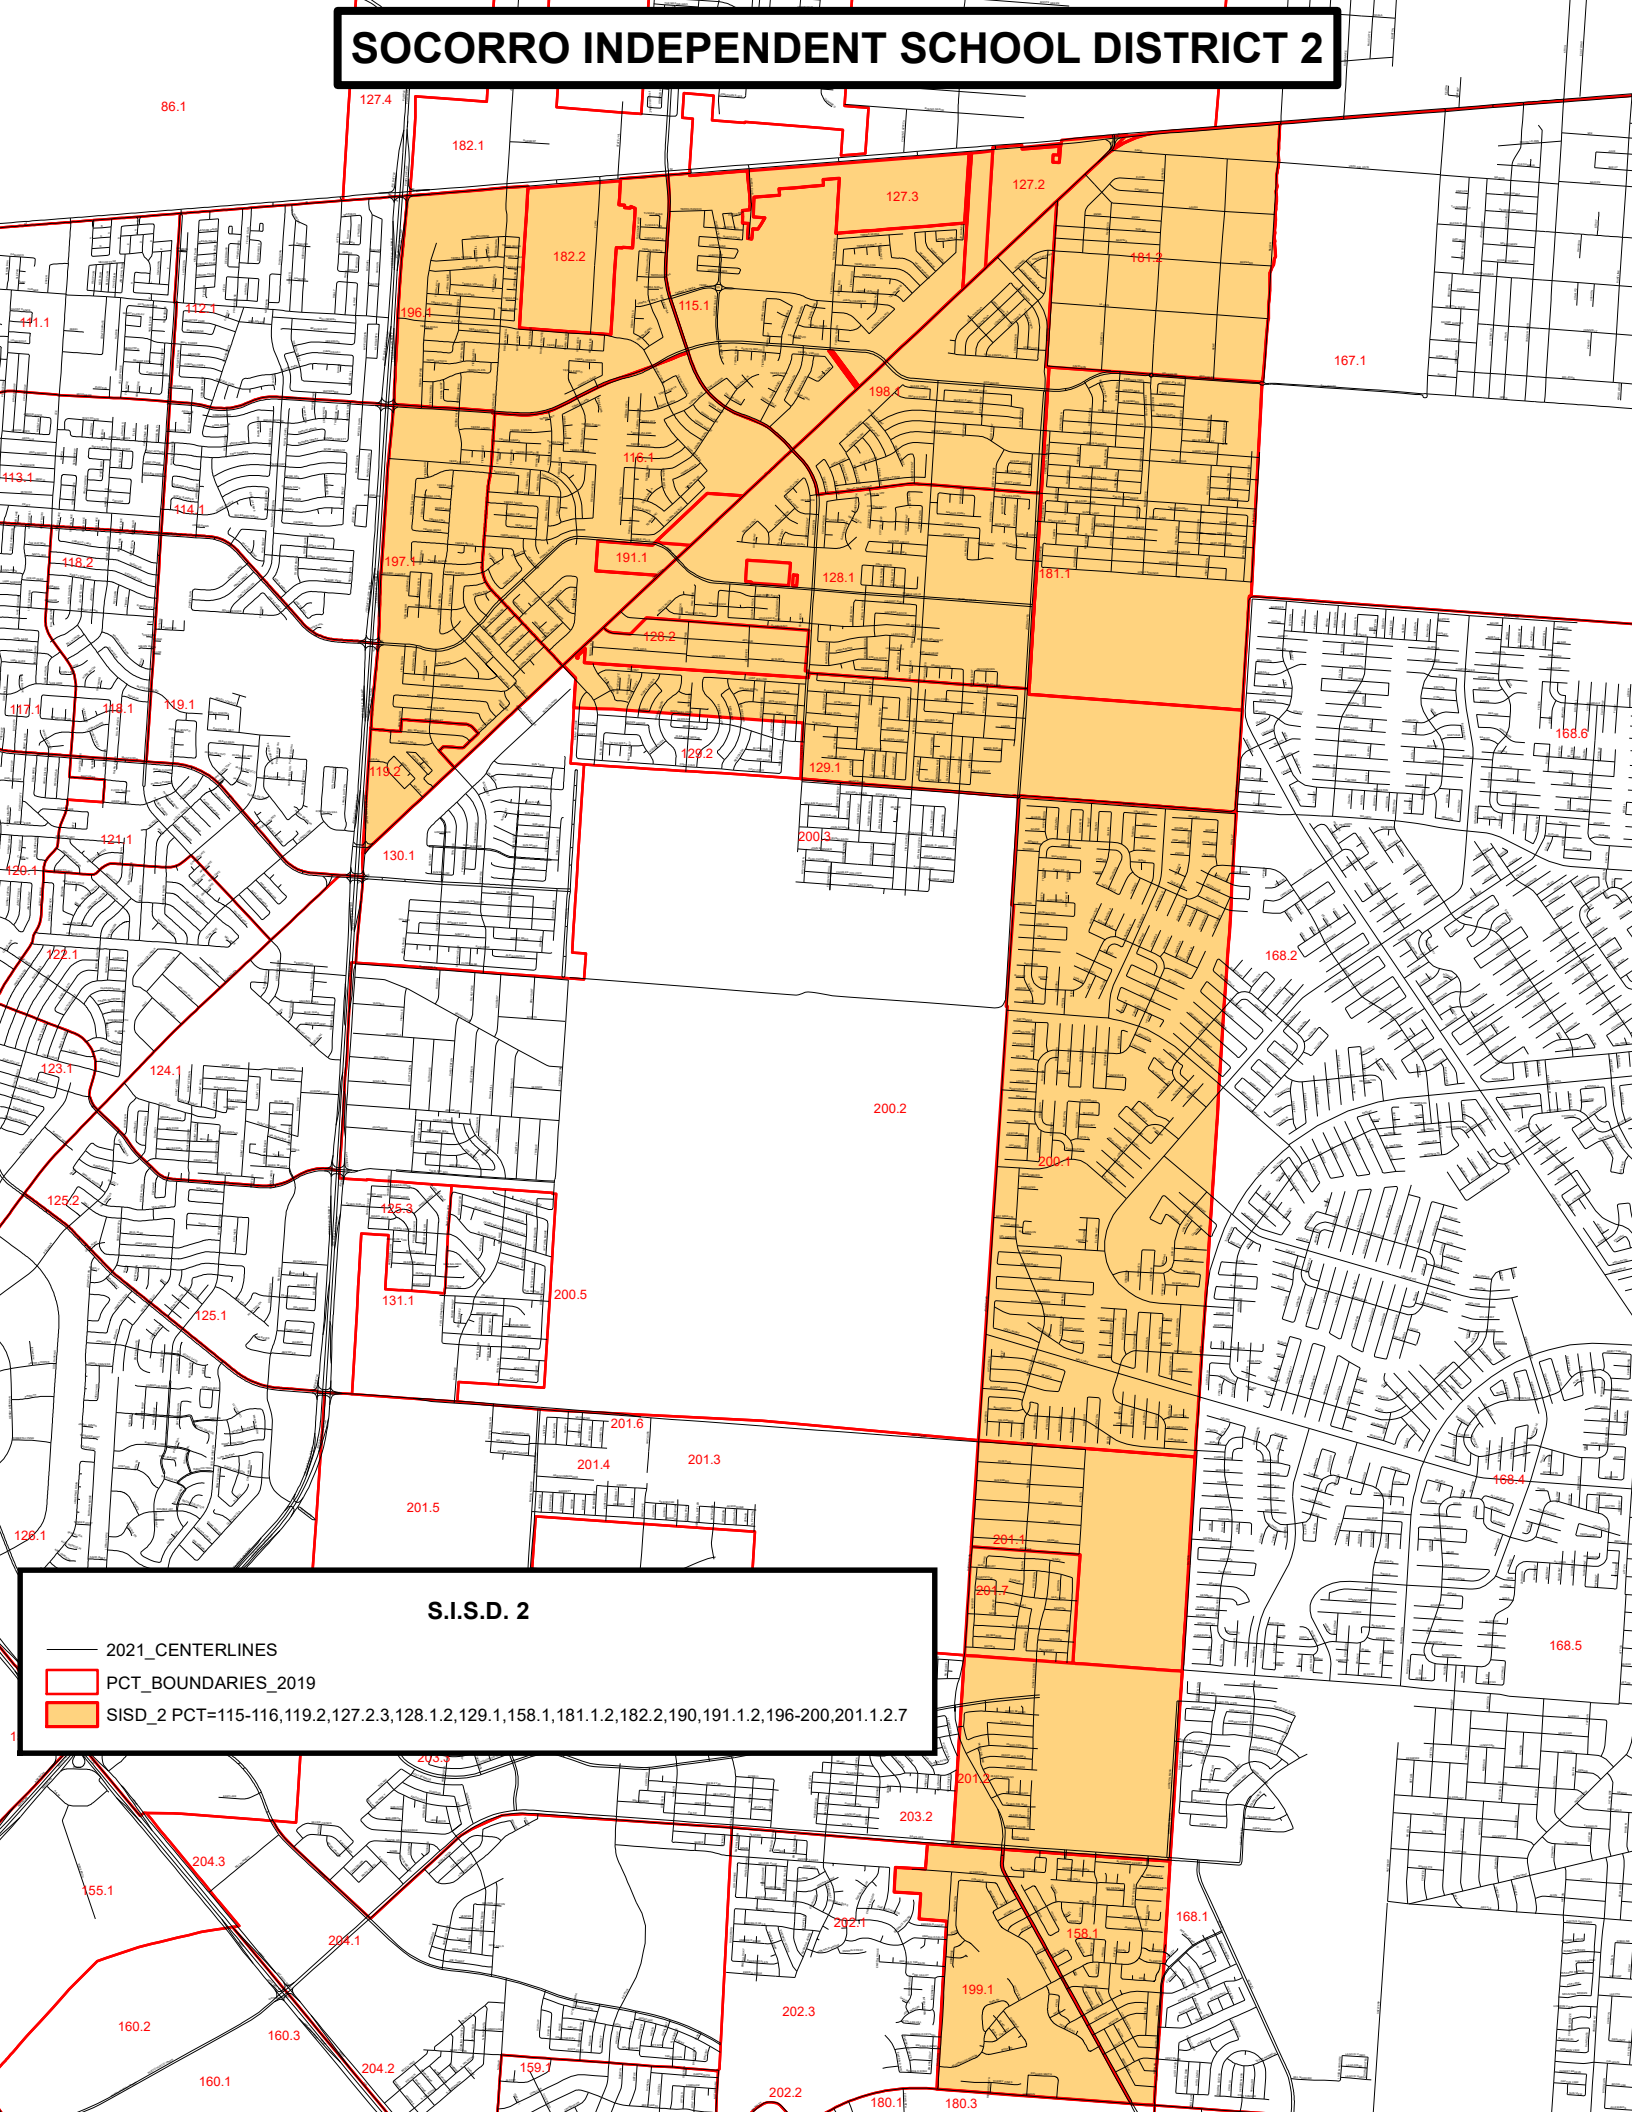

SOCORRO INDEPENDENT SCHOOL DISTRICT 2

S.I.S.D. 2

-  2021_CENTERLINES
-  PCT_BOUNDARIES_2019
-  S.I.S.D. 2 PCT=115-116,119.2,127.2.3,128.1.2,129.1,158.1,181.1.2,182.2,190,191.1.2,196-200,201.1.2.7