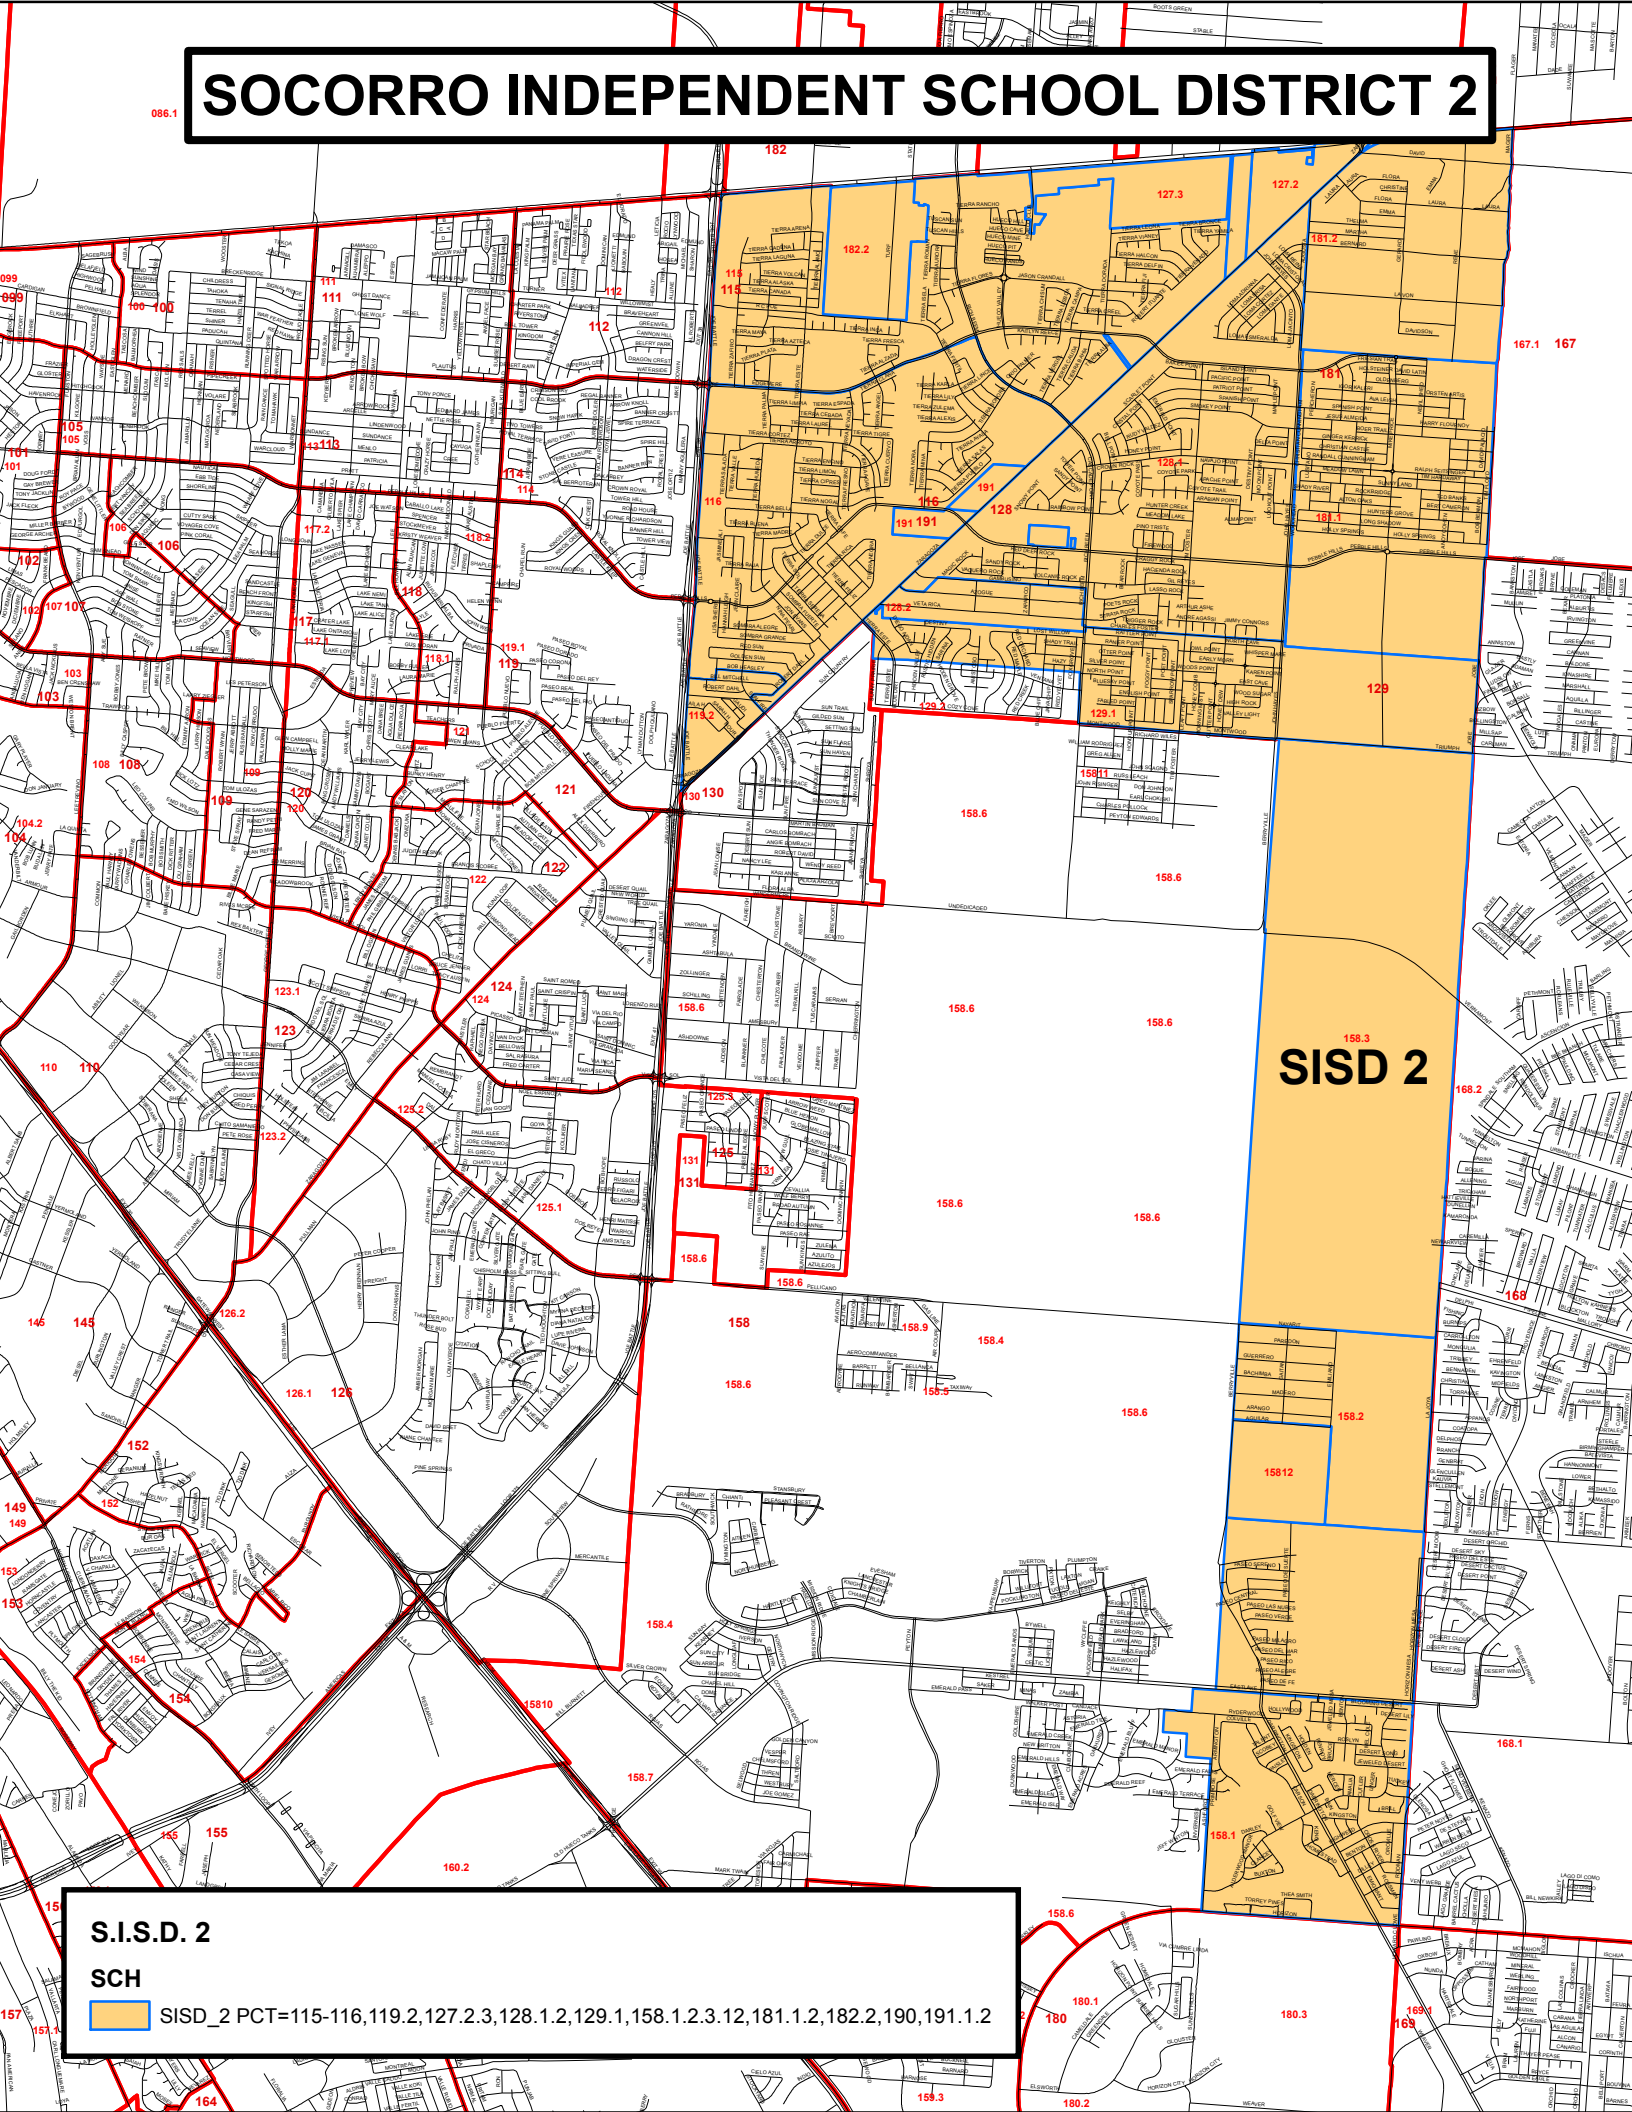

SOCORRO INDEPENDENT SCHOOL DISTRICT 2

S.I.S.D. 2
SCH
SISD_2 PCT=115-116,119.2,127.2.3,128.1.2,129.1,158.1.2.3.12,181.1.2,182.2,190,191.1.2