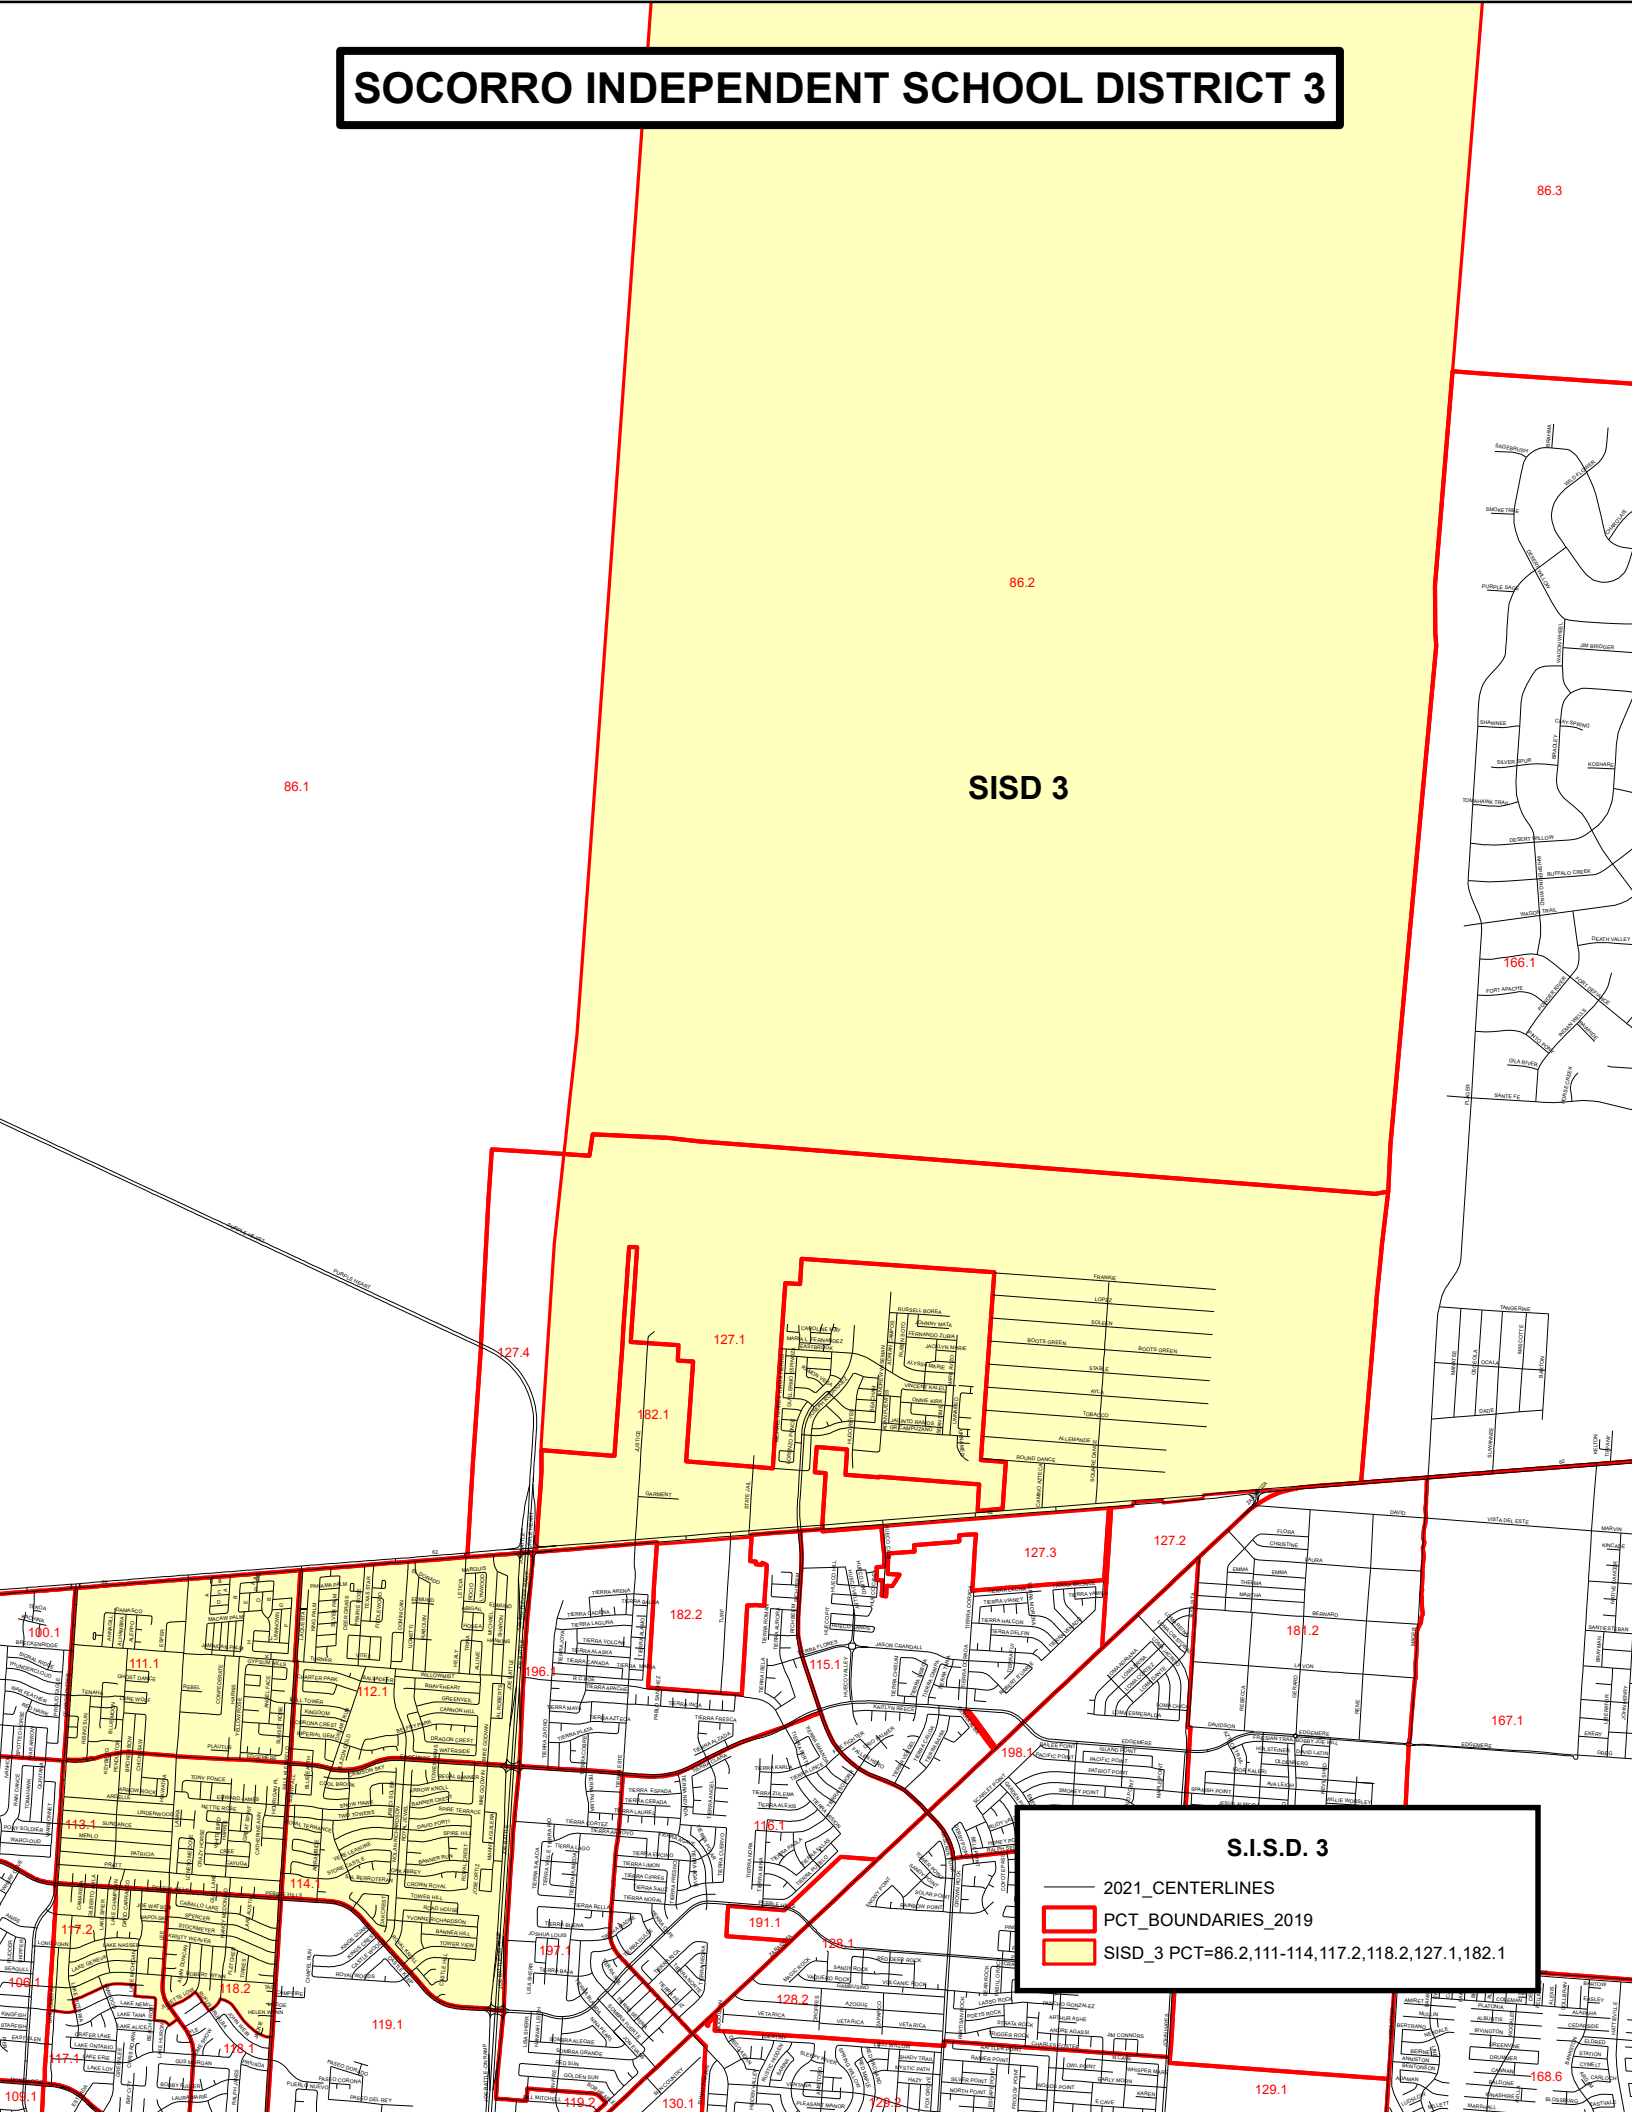

# SOCORRO INDEPENDENT SCHOOL DISTRICT 3

SISD 3

**S.I.S.D. 3**

- 2021\_CENTERLINES
- ▭ PCT\_BOUNDARIES\_2019
- ▭ SISD\_3 PCT=86.2,111-114,117.2,118.2,127.1,182.1