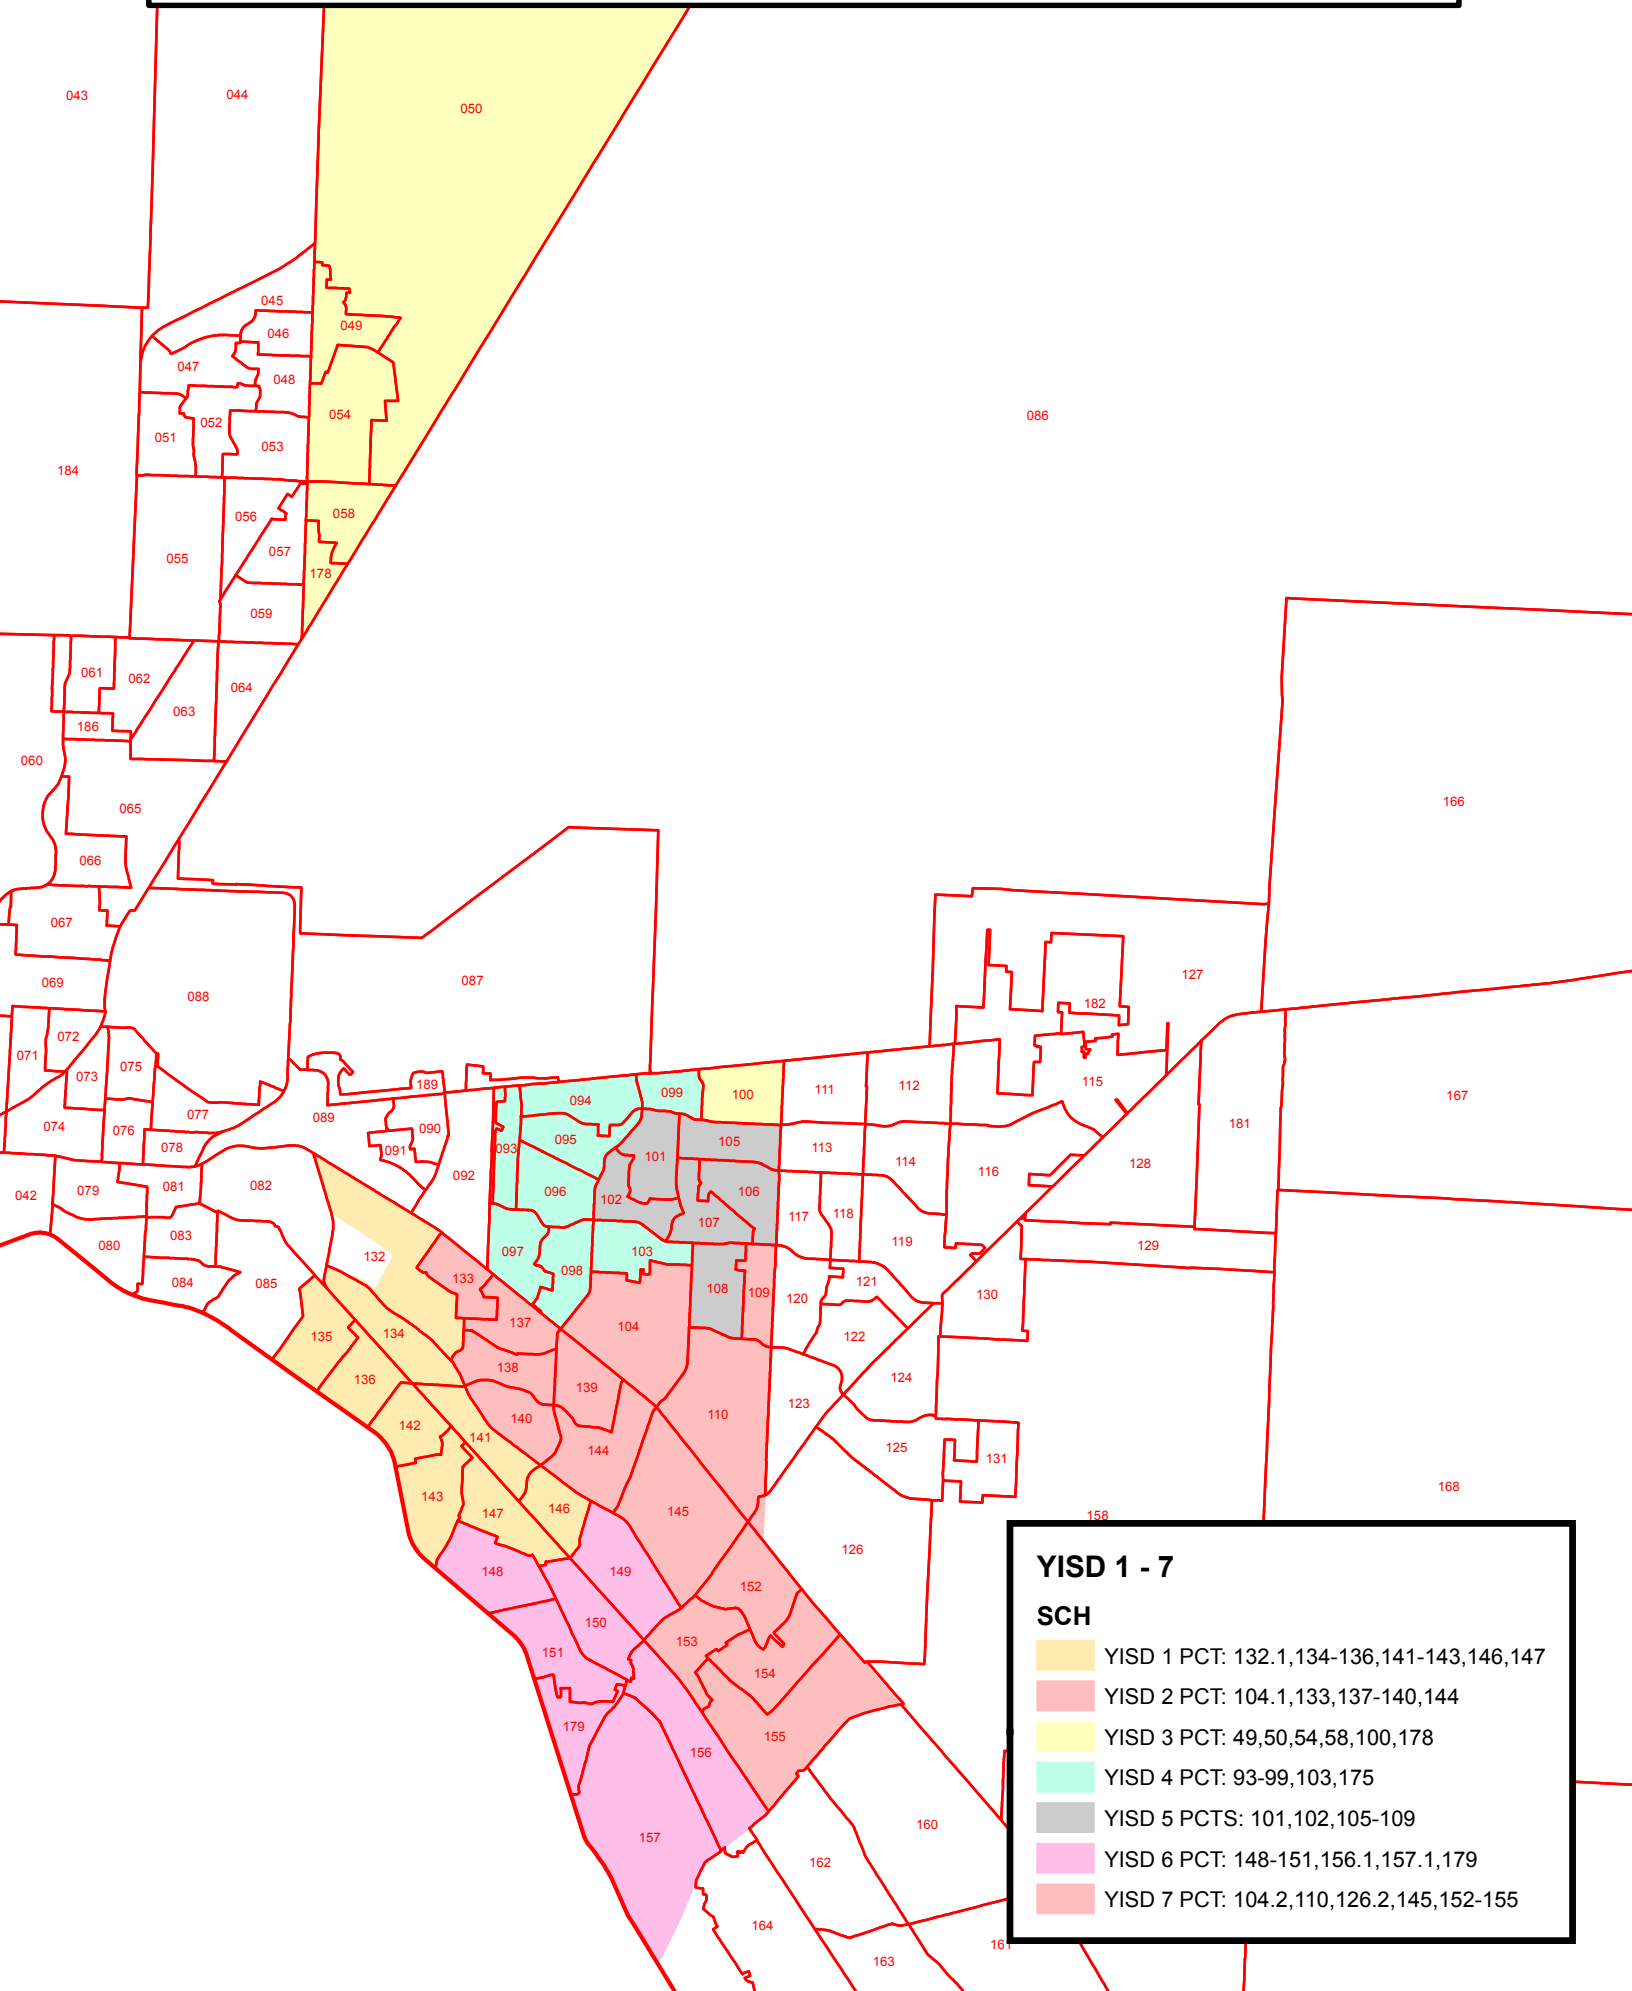

YSLETA INDEPENDENT SCHOOL DISTRICT 1 - 7

YSID 1 - 7

SCH

- YSID 1 PCT: 132.1, 134-136, 141-143, 146, 147
- YSID 2 PCT: 104.1, 133, 137-140, 144
- YSID 3 PCT: 49, 50, 54, 58, 100, 178
- YSID 4 PCT: 93-99, 103, 175
- YSID 5 PCTS: 101, 102, 105-109
- YSID 6 PCT: 148-151, 156.1, 157.1, 179
- YSID 7 PCT: 104.2, 110, 126.2, 145, 152-155