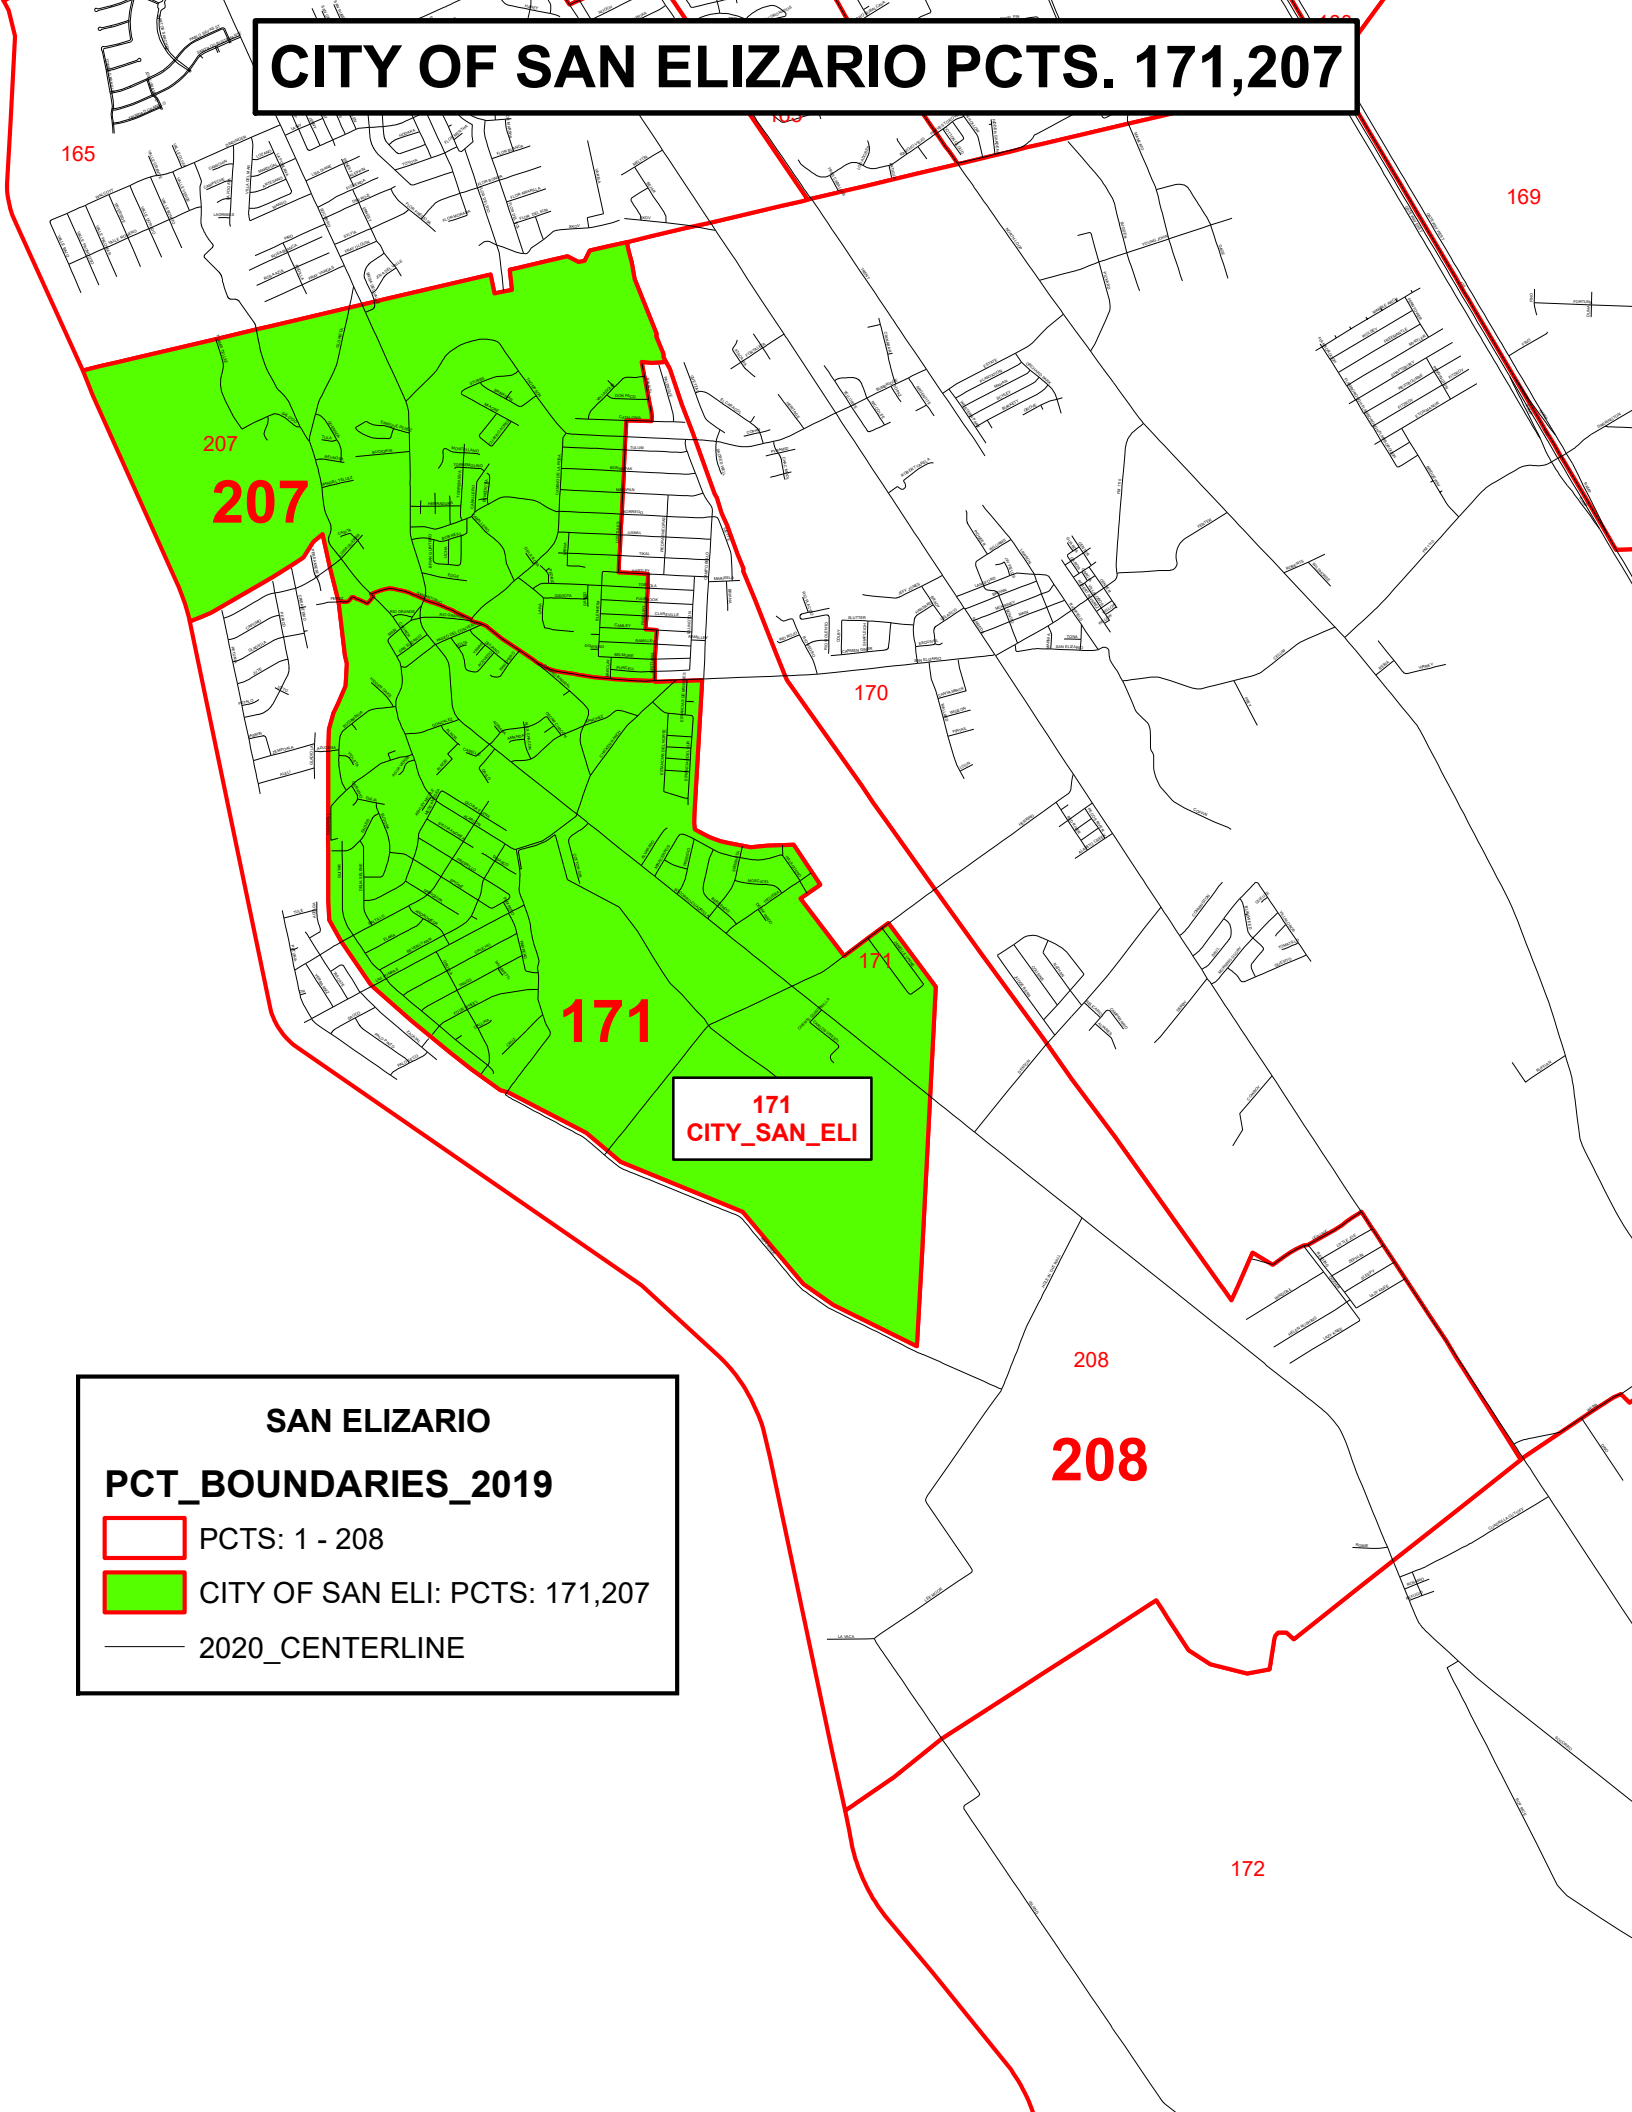

# CITY OF SAN ELIZARIO PCTS. 171,207

207  
**207**

**171**

171  
CITY\_SAN\_ELI

208  
**208**

**PCT\_BOUNDARIES\_2019**

-  PCTS: 1 - 208
-  CITY OF SAN ELI: PCTS: 171,207
-  2020\_CENTERLINE