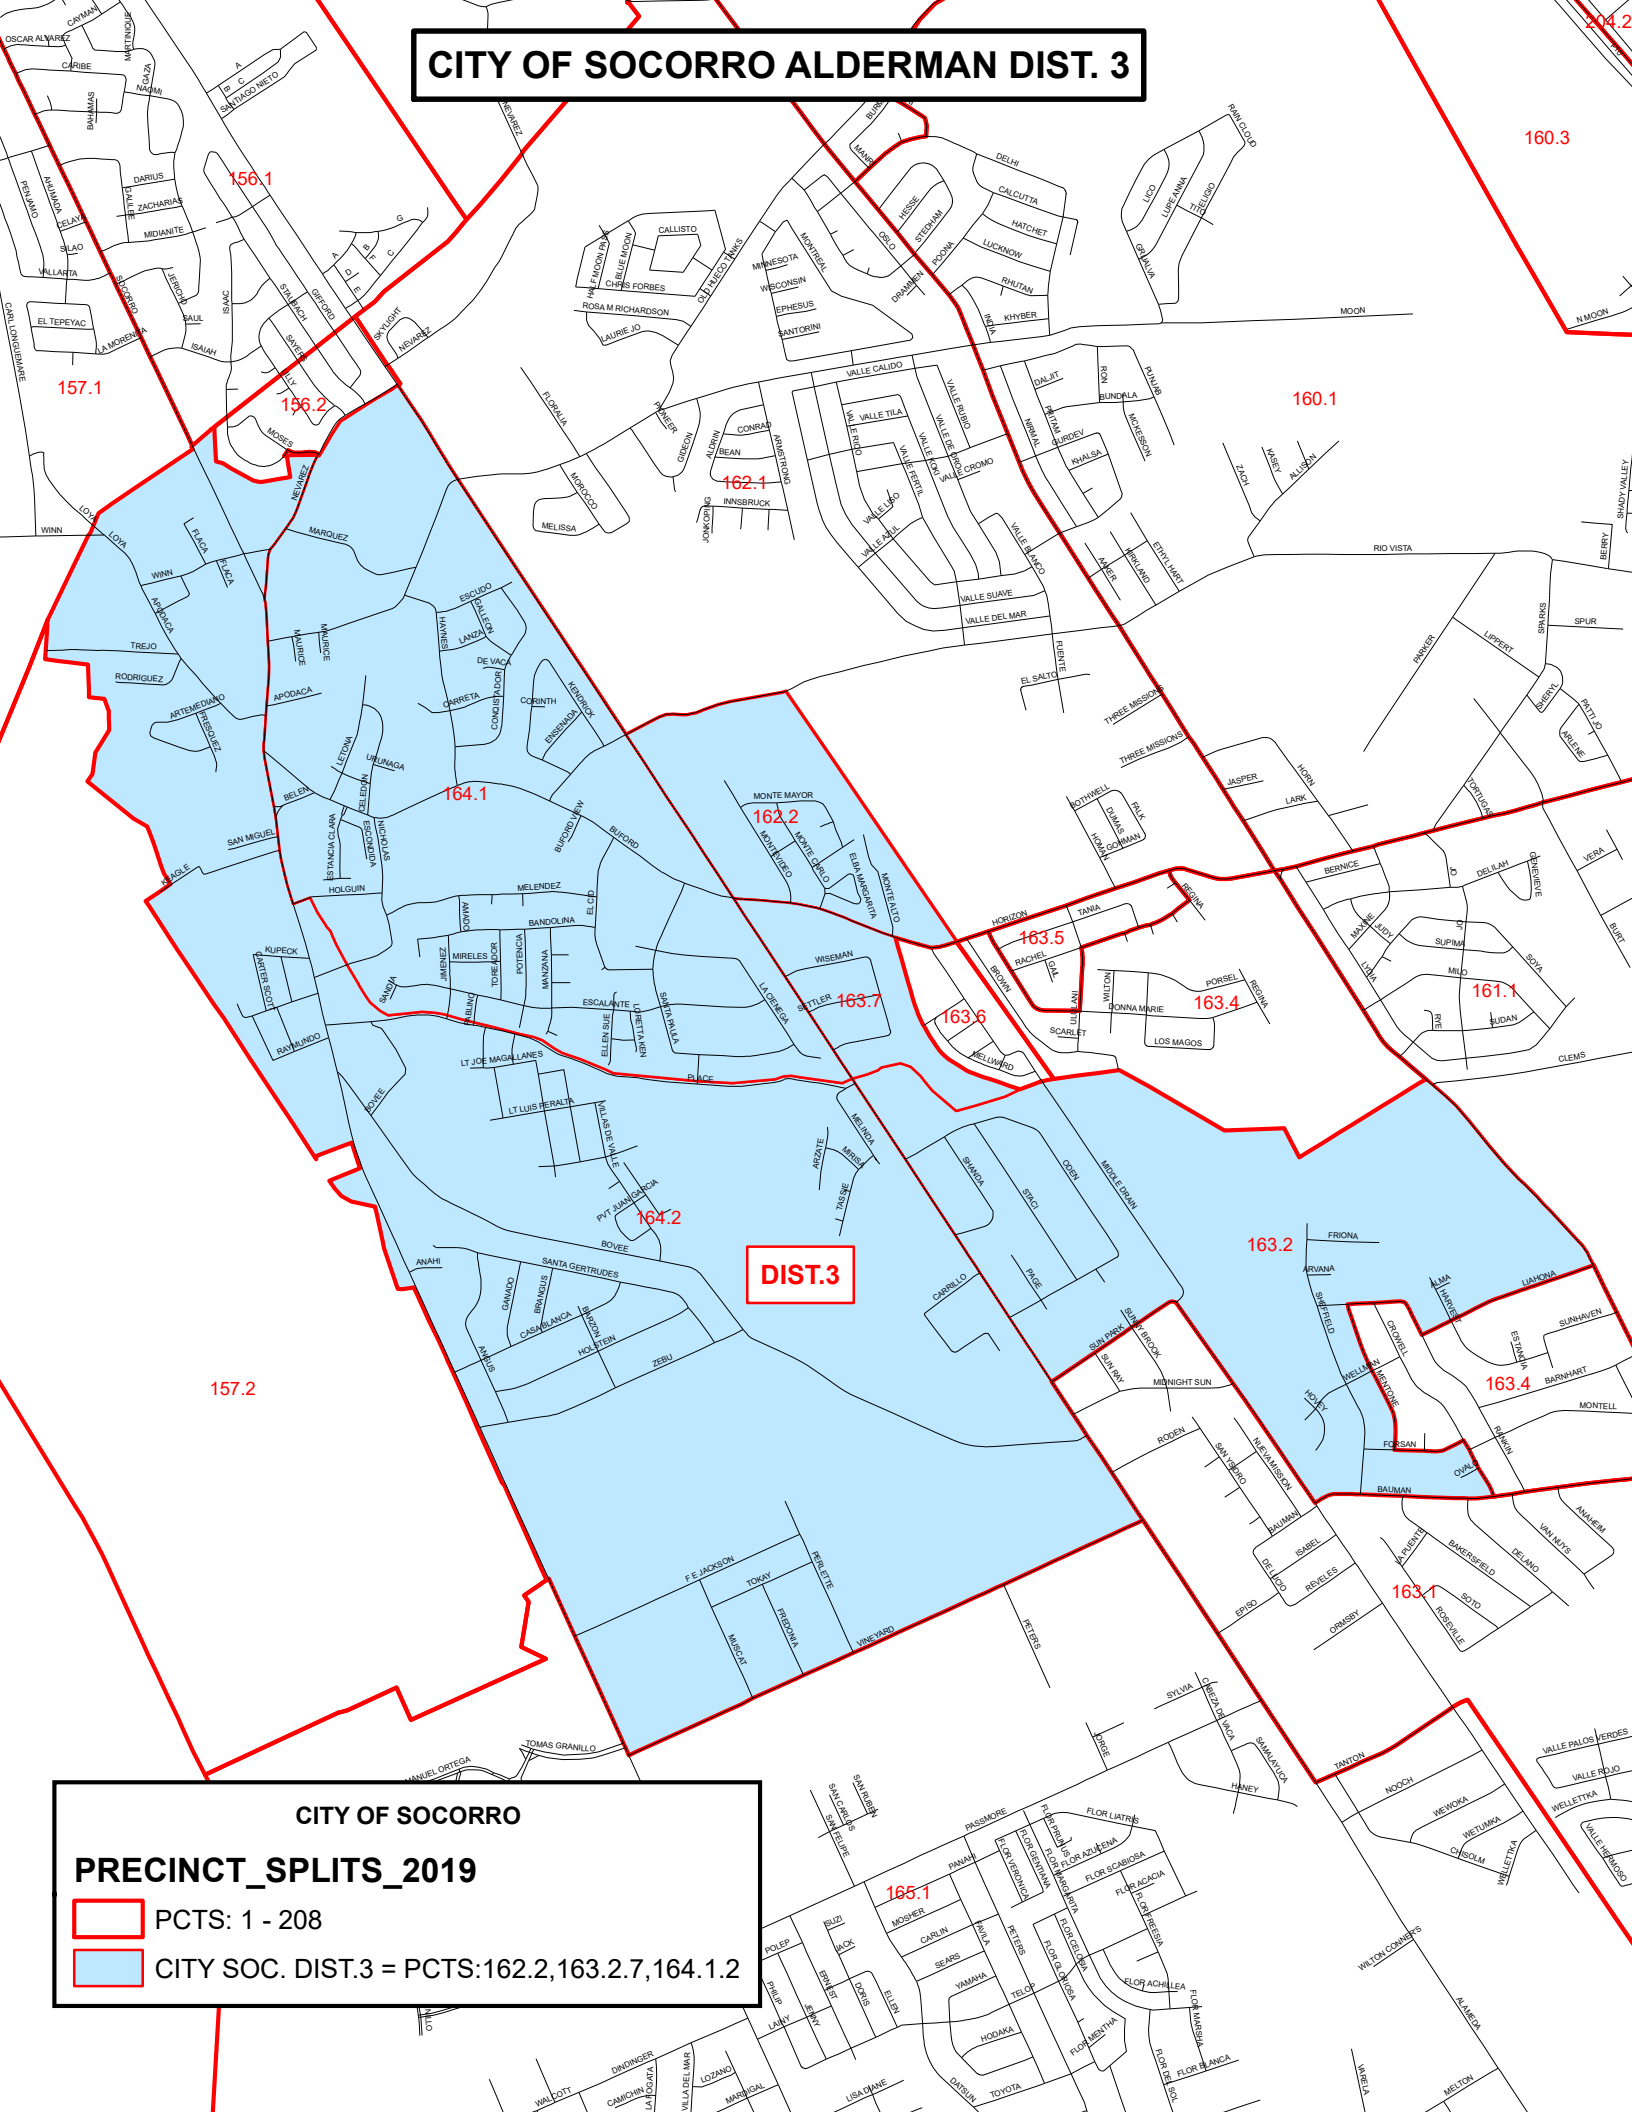

CITY OF SOCORRO ALDERMAN DIST. 3

CITY OF SOCORRO
PRECINCT_SPLITS_2019

- PCTS: 1 - 208
- CITY SOC. DIST.3 = PCTS:162.2,163.2.7,164.1.2