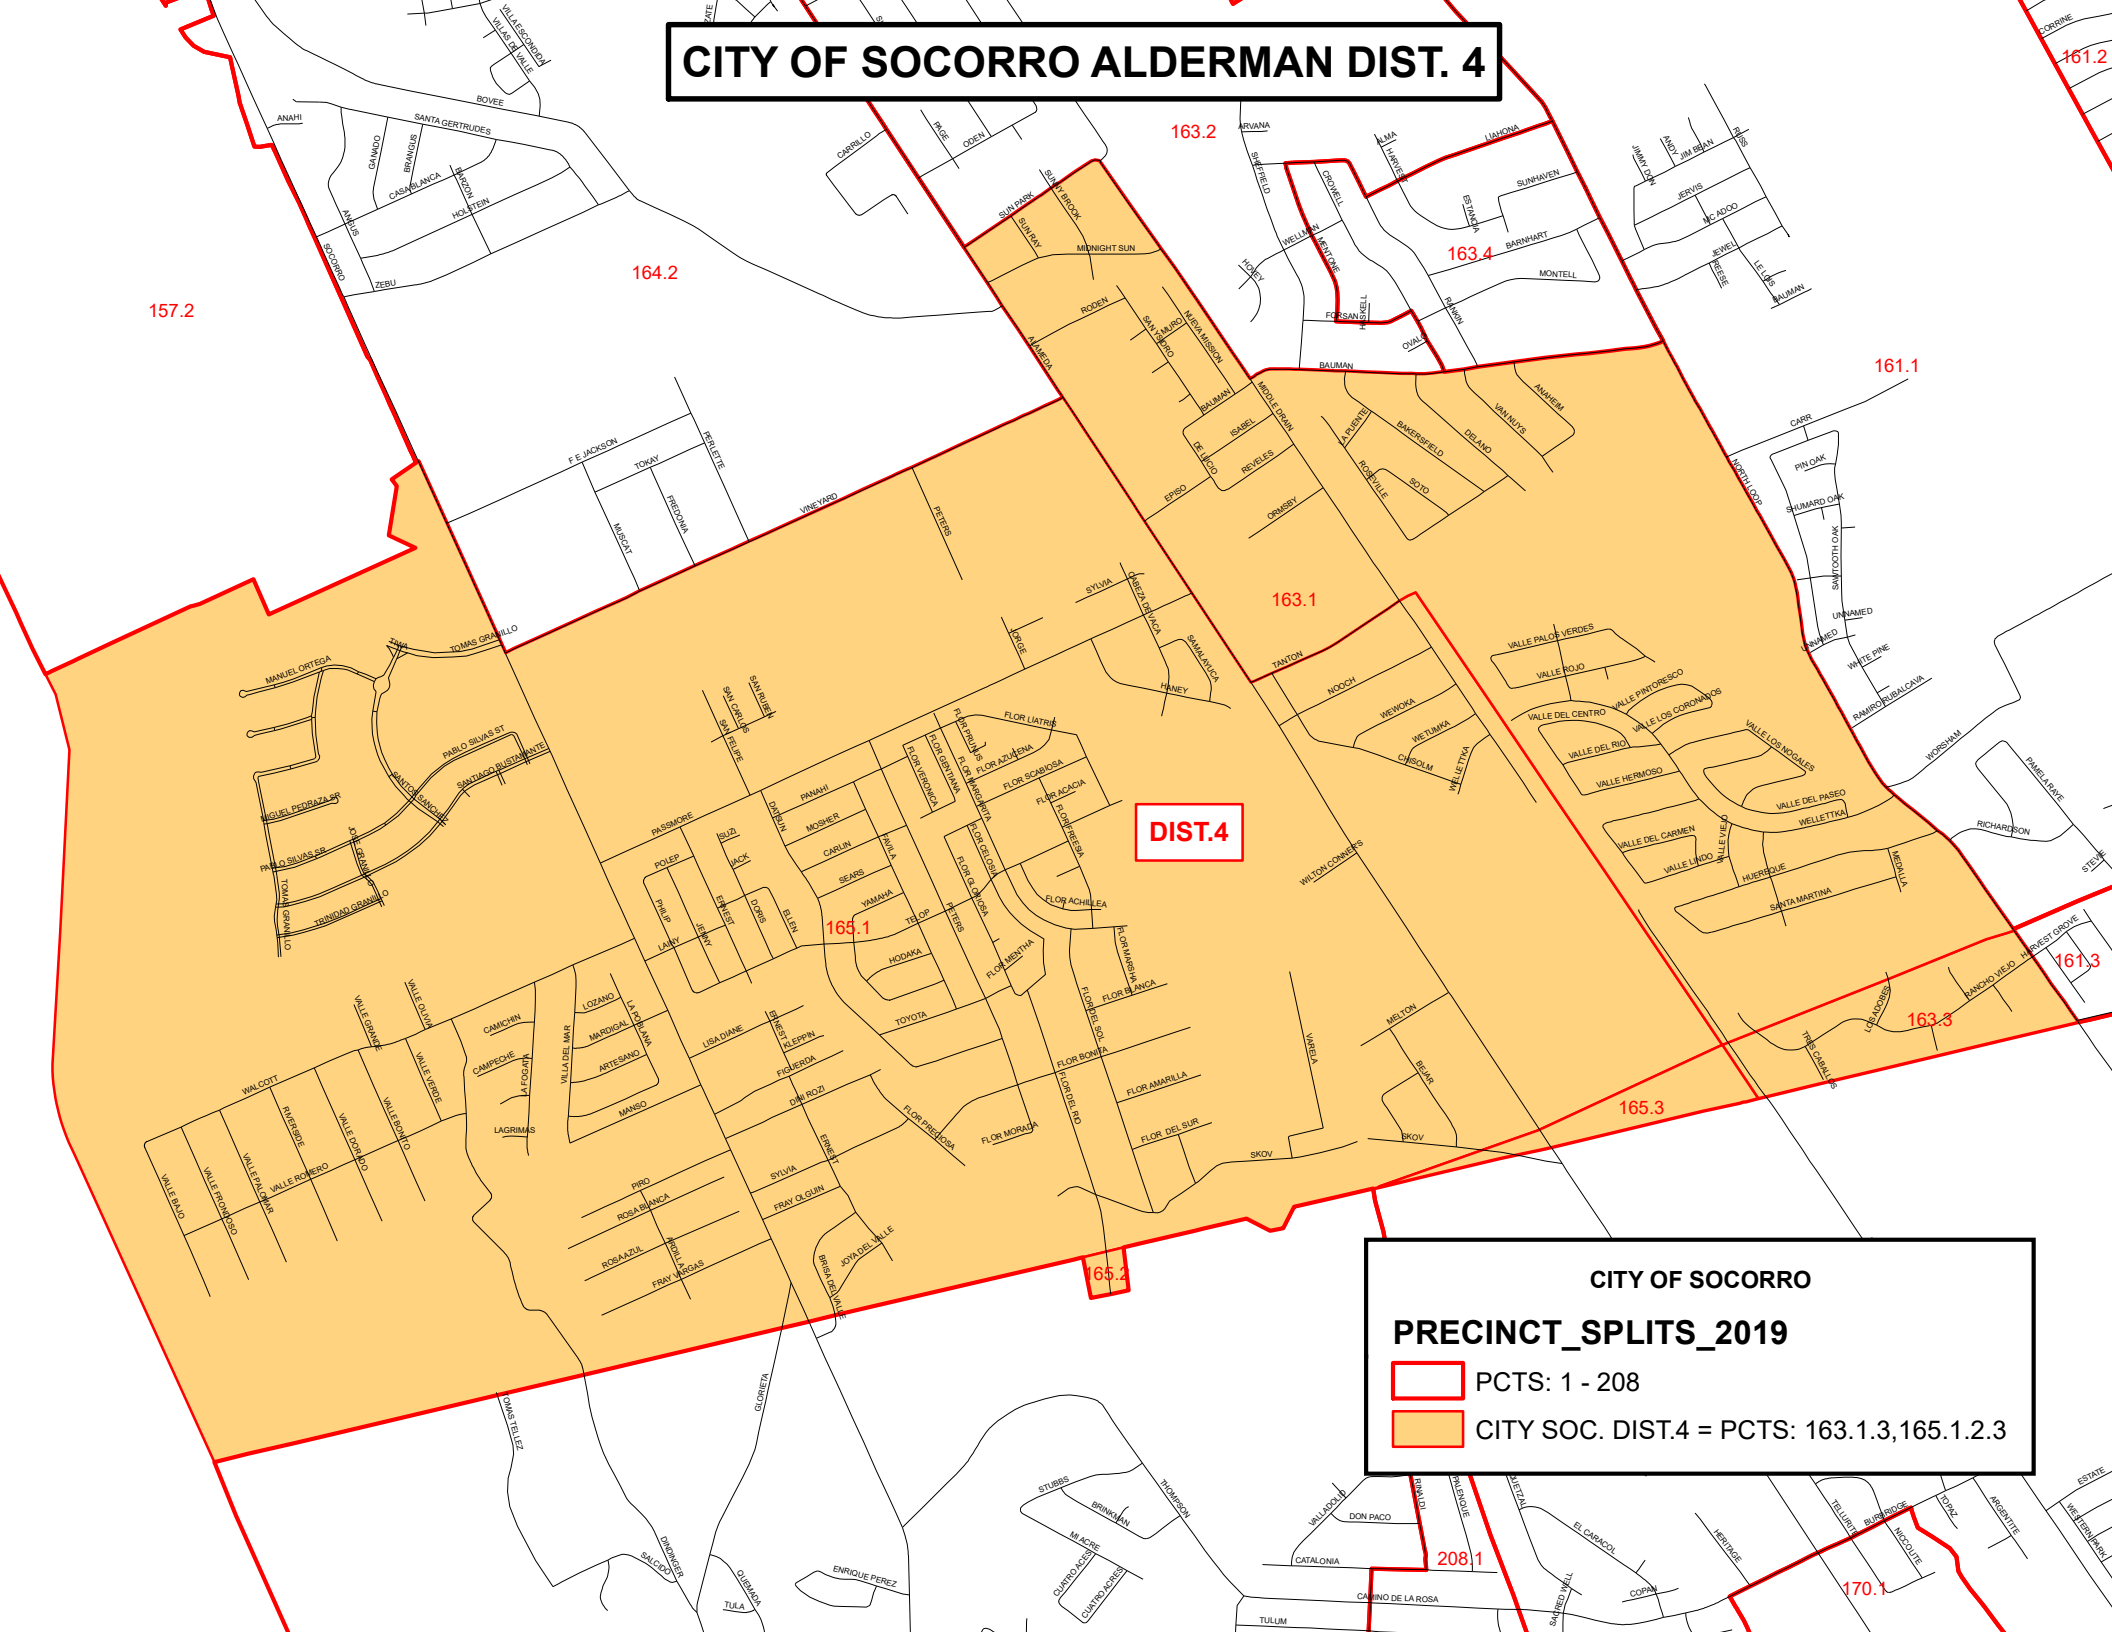

CITY OF SOCORRO ALDERMAN DIST. 4

DIST.4

CITY OF SOCORRO
PRECINCT_SPLITS_2019

-  PCTS: 1 - 208
-  CITY SOC. DIST.4 = PCTS: 163.1.3, 165.1.2.3