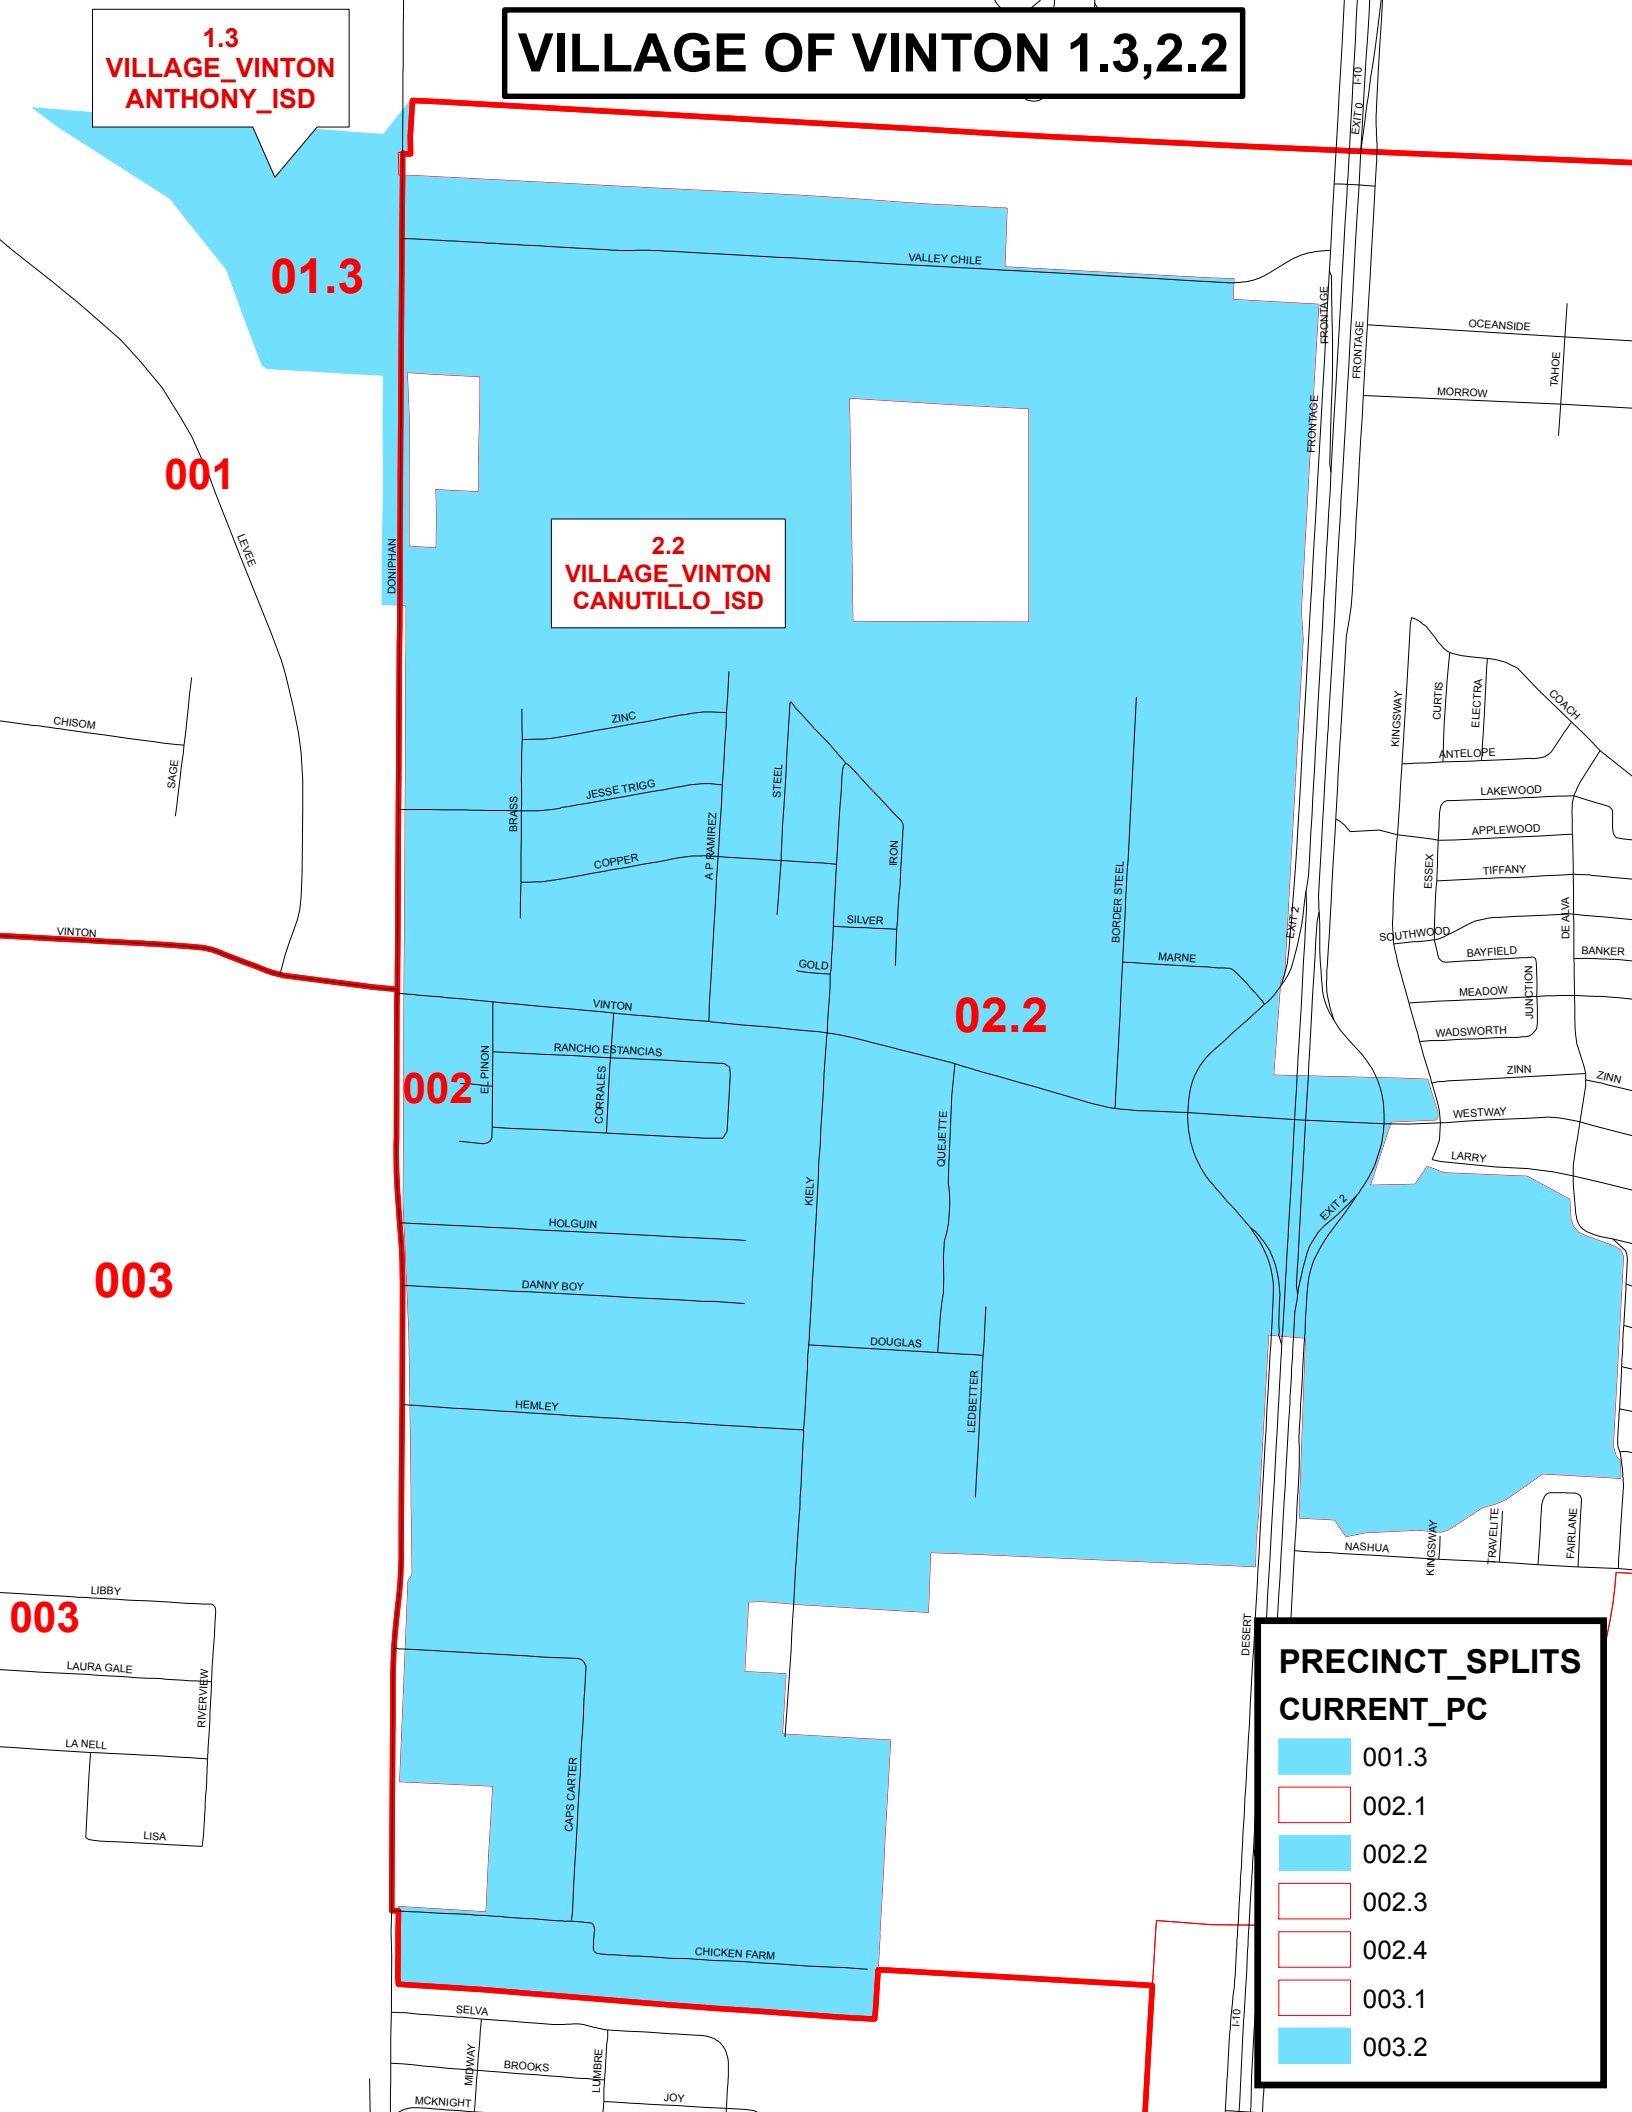

# VILLAGE OF VINTON 1.3,2.2

1.3  
VILLAGE\_VINTON  
ANTHONY\_ISD

2.2  
VILLAGE\_VINTON  
CANUTILLO\_ISD

PRECINCT_SPLITS	
CURRENT_PC	
	001.3
	002.1
	002.2
	002.3
	002.4
	003.1
	003.2

01.3

001

02.2

002