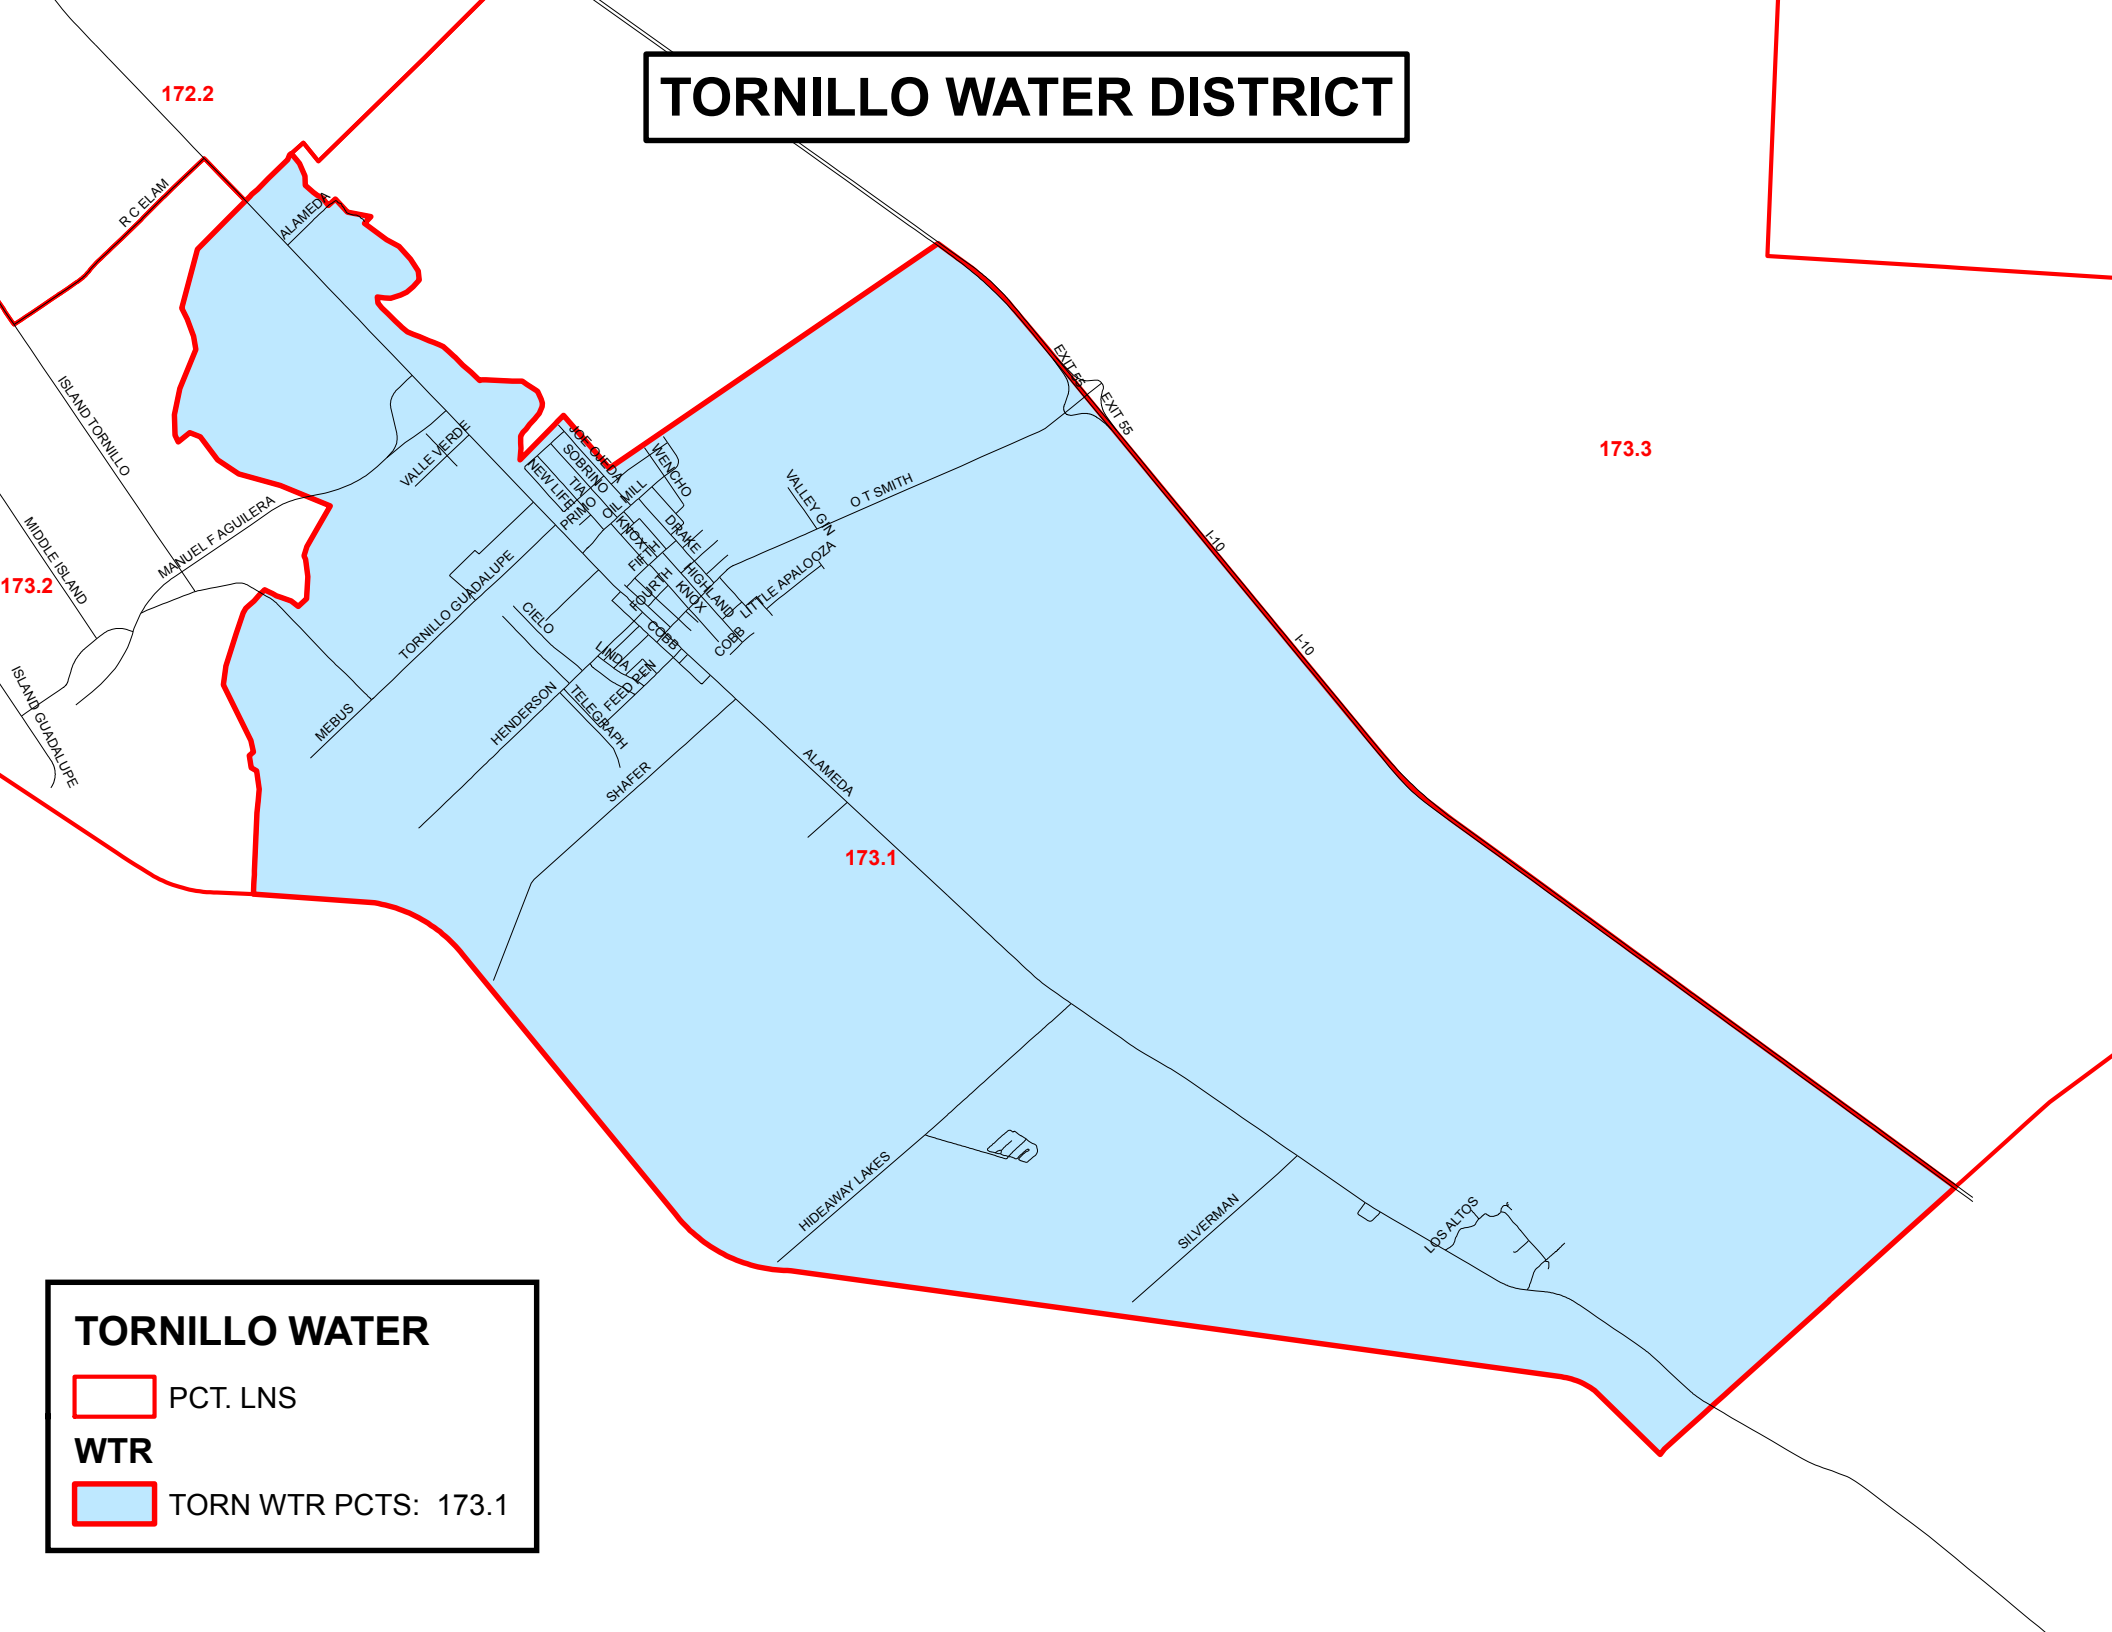

TORNILLO WATER DISTRICT

TORNILLO WATER

 PCT. LNS

WTR

 TORN WTR PCTS: 173.1