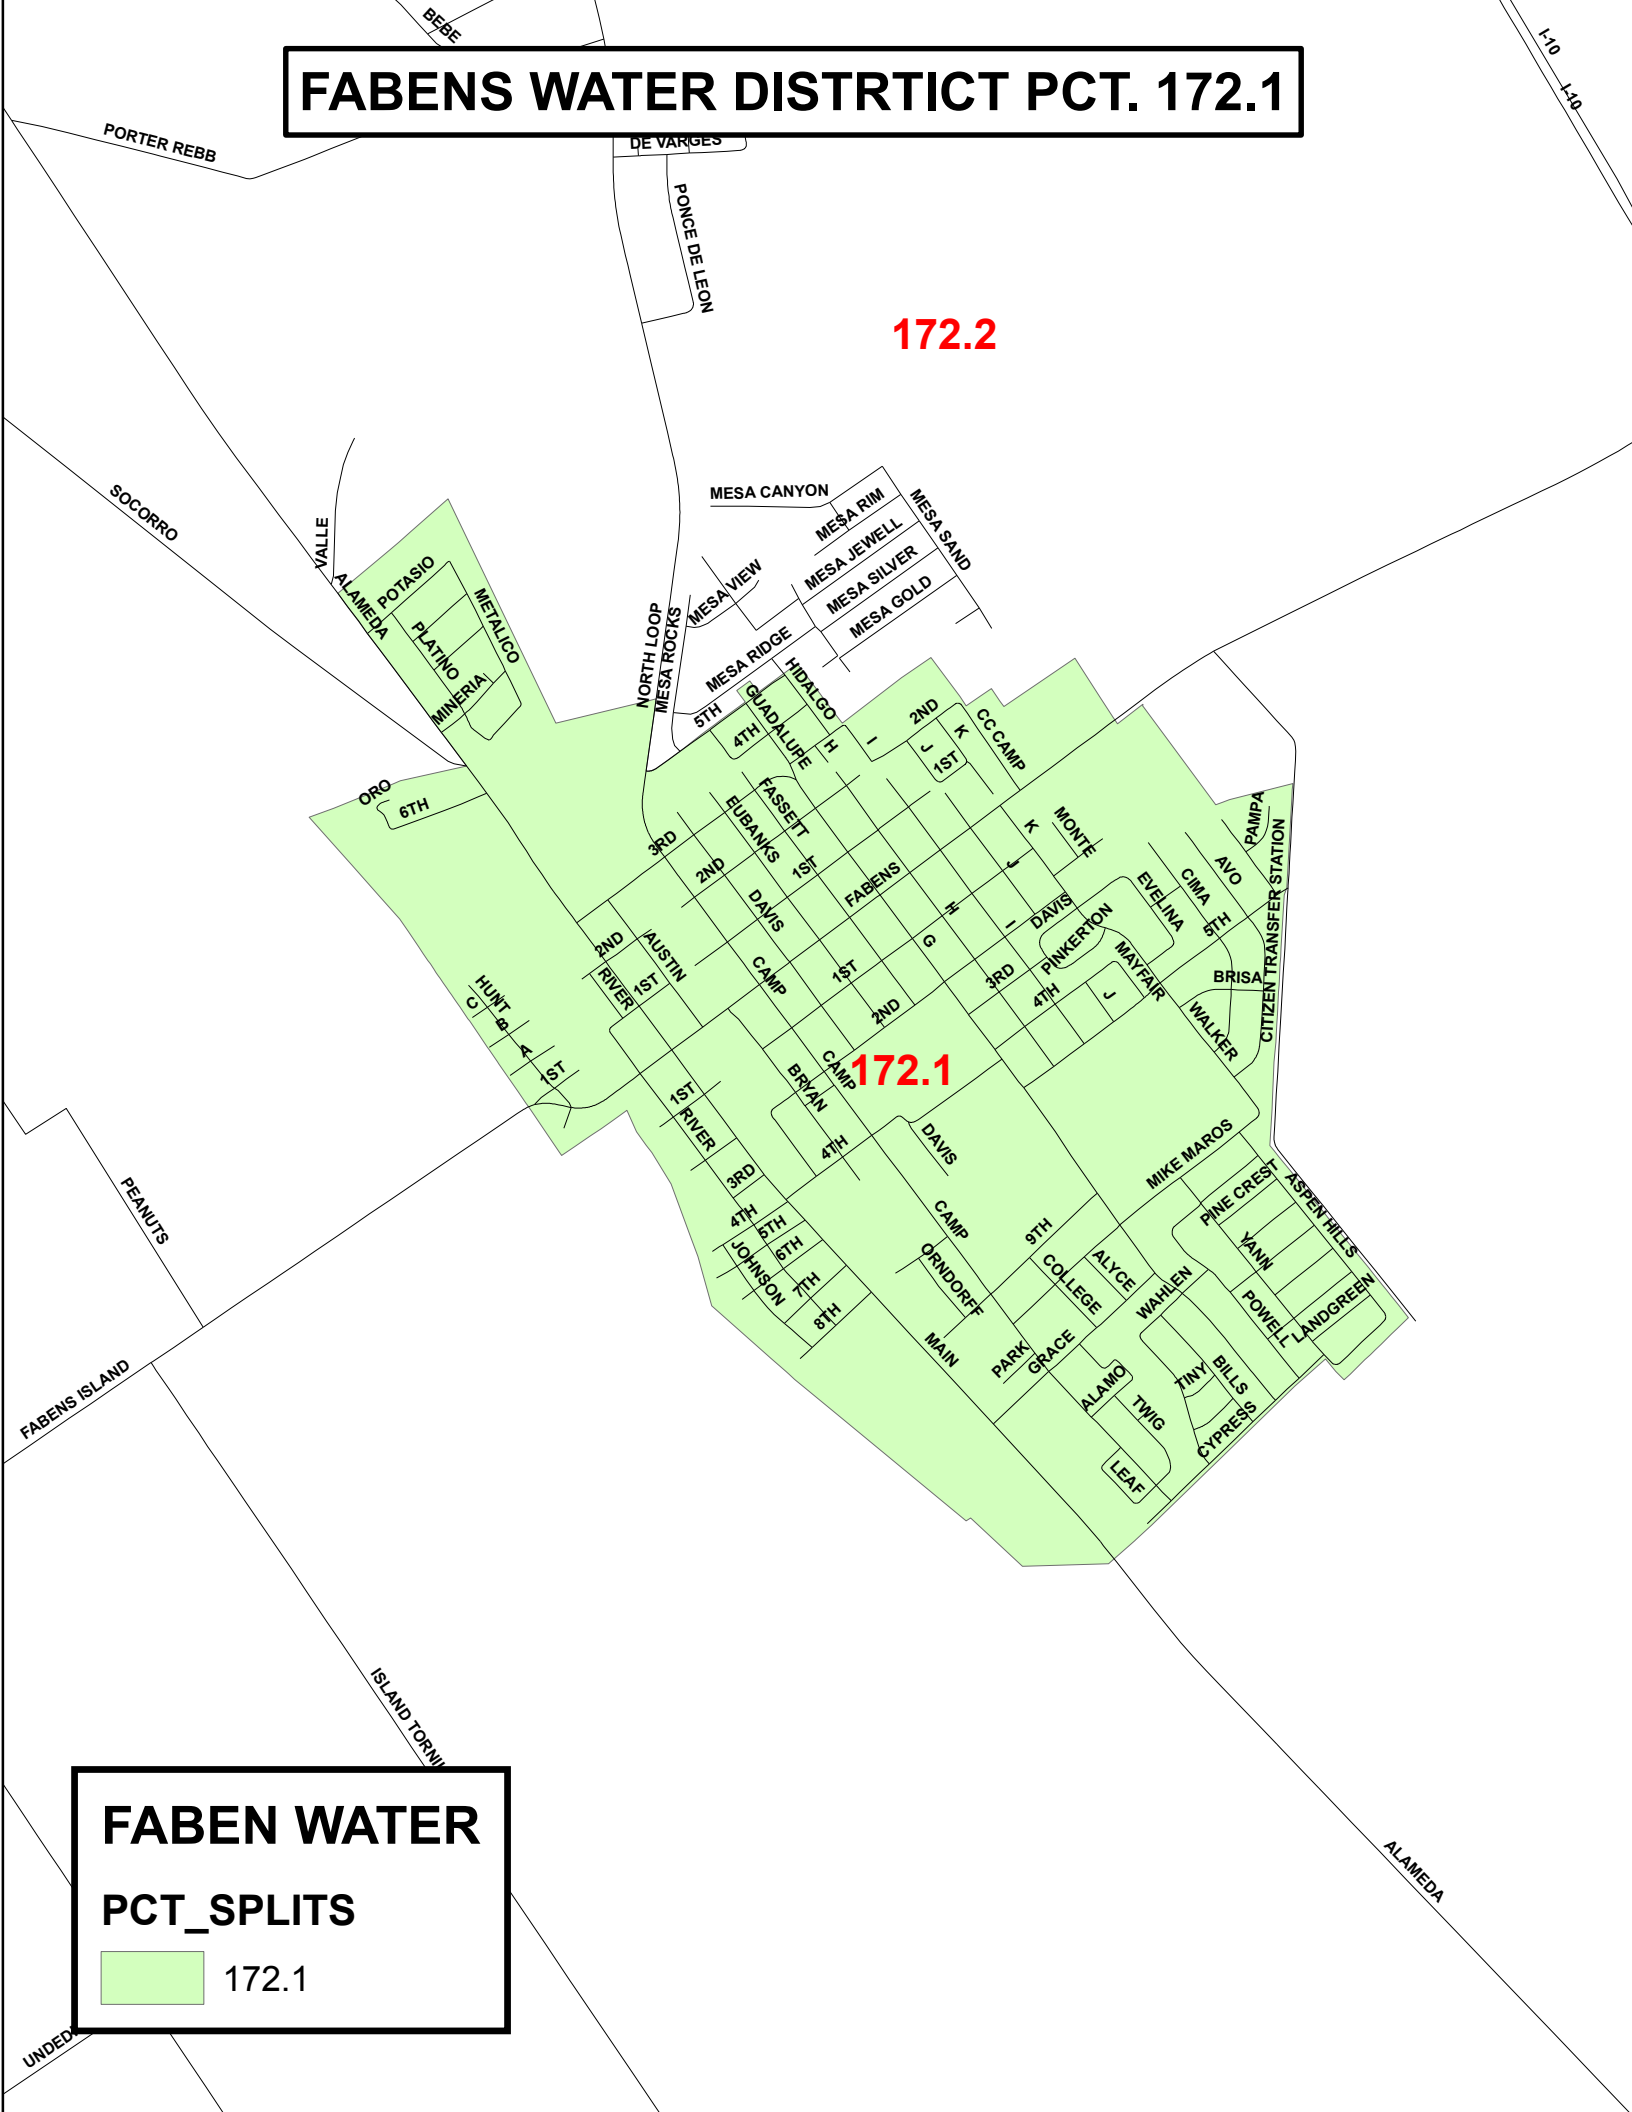

FABENS WATER DISTRICT PCT. 172.1

FABEN WATER
PCT_SPLITS
172.1