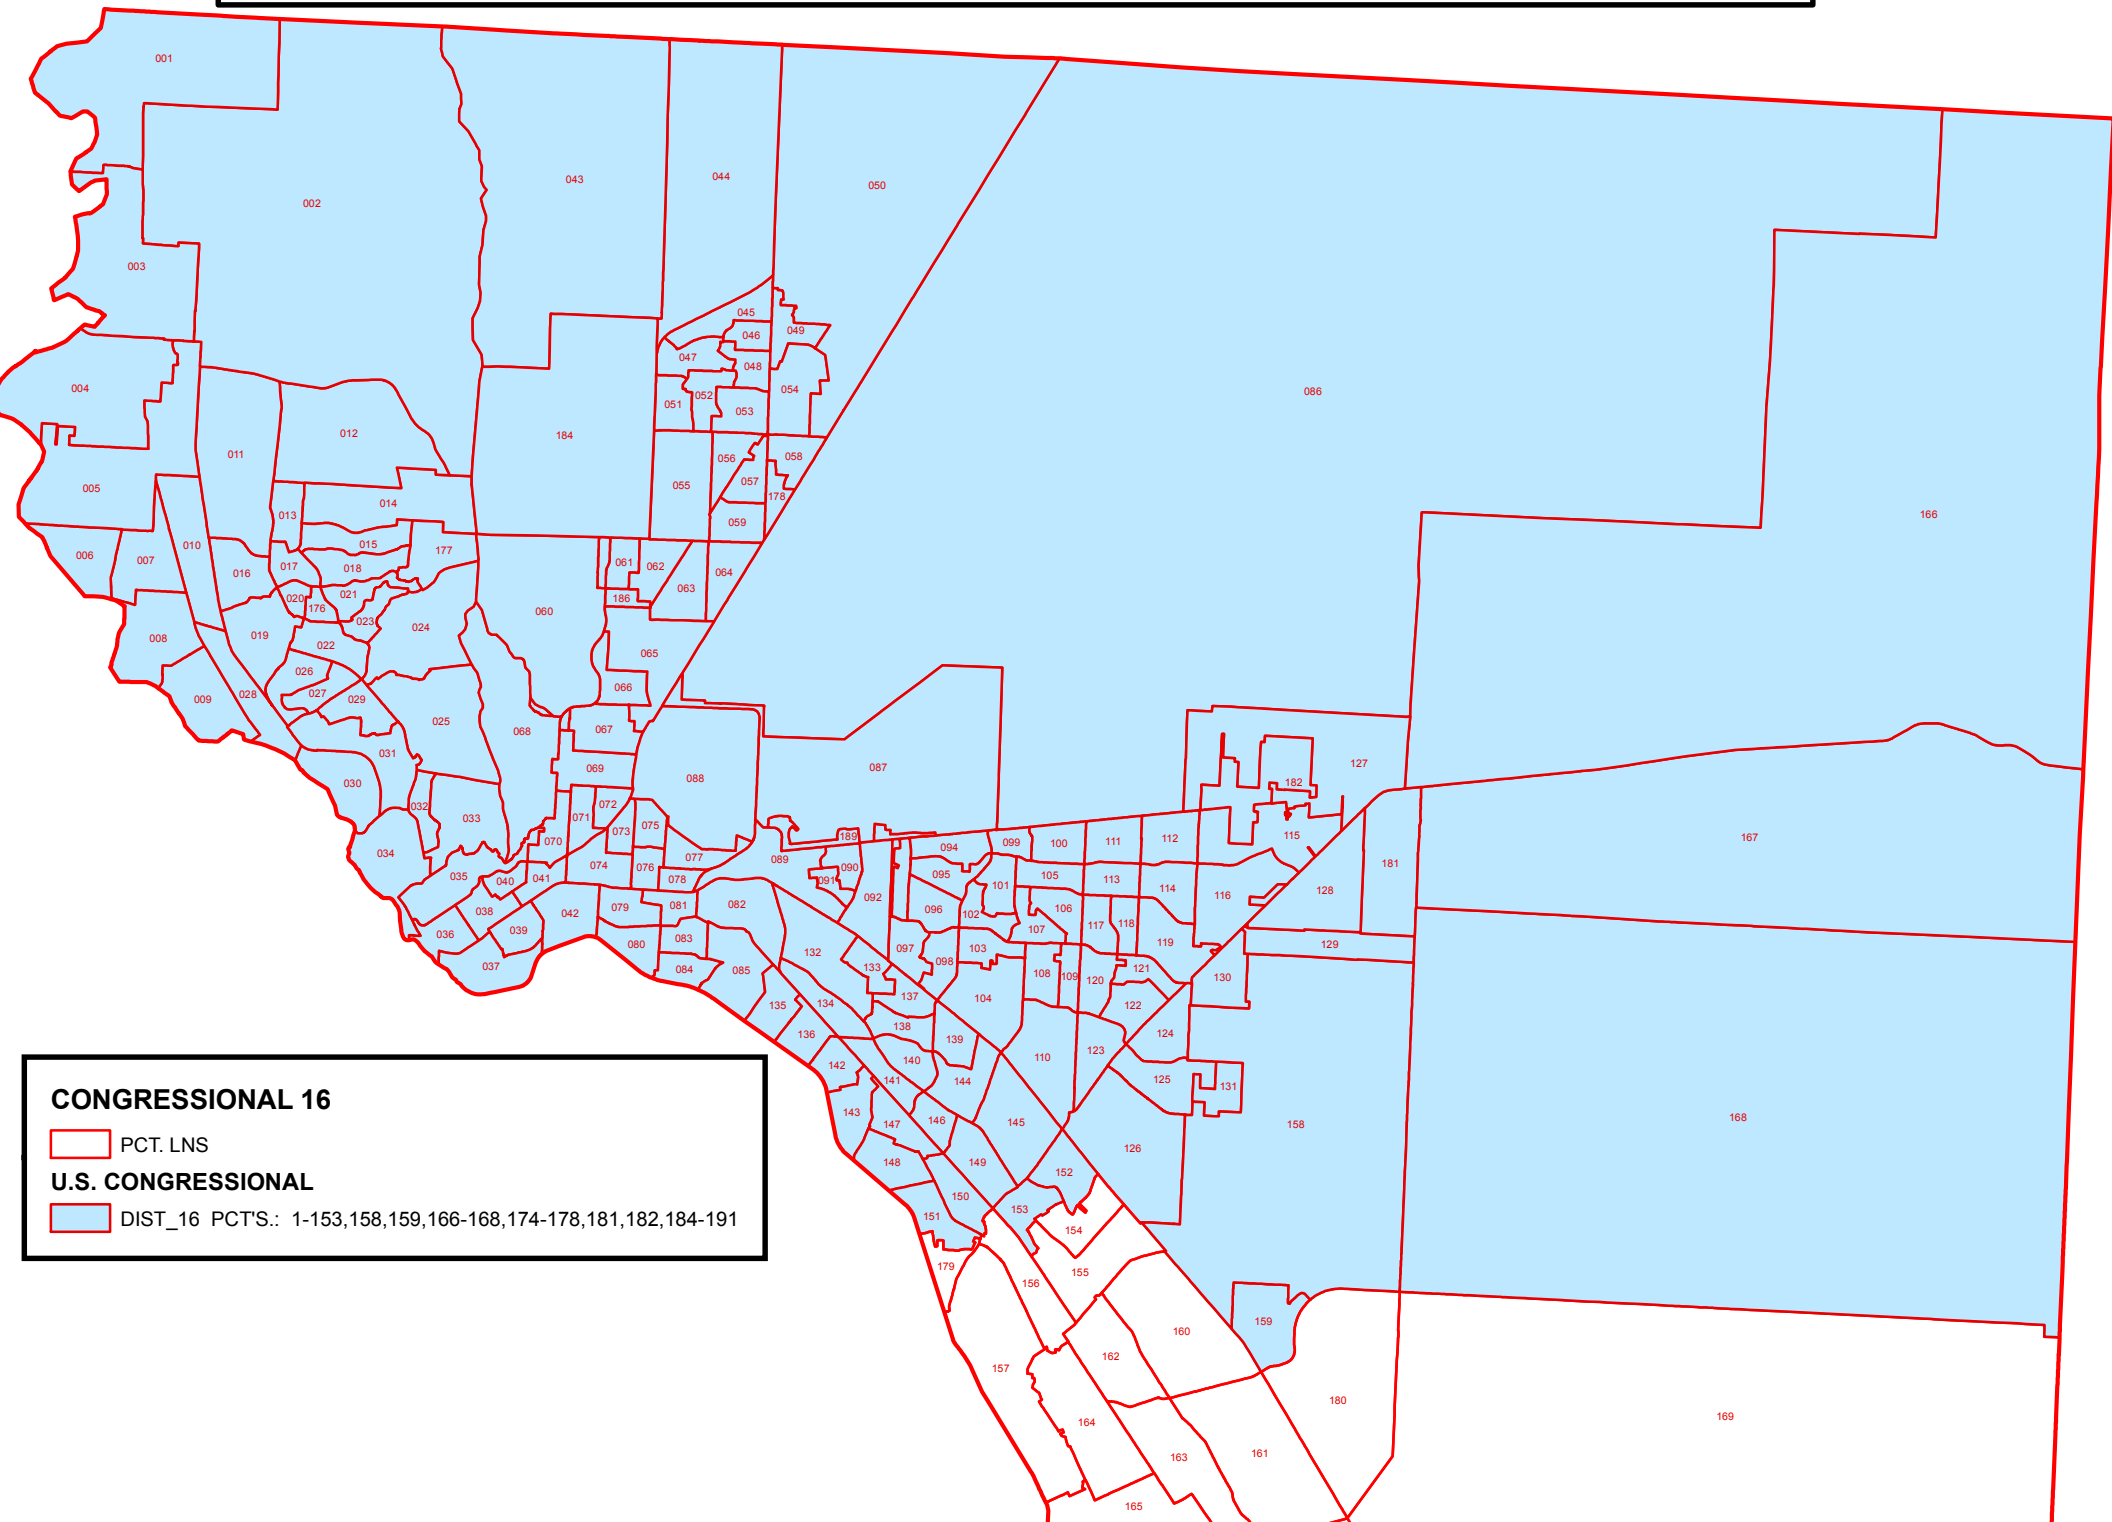

U. S. REPRESENTATIVE CONGRESSIONAL DISTRICT 16

CONGRESSIONAL 16

 PCT. LNS

U.S. CONGRESSIONAL

 DIST_16 PCT'S.: 1-153,158,159,166-168,174-178,181,182,184-191