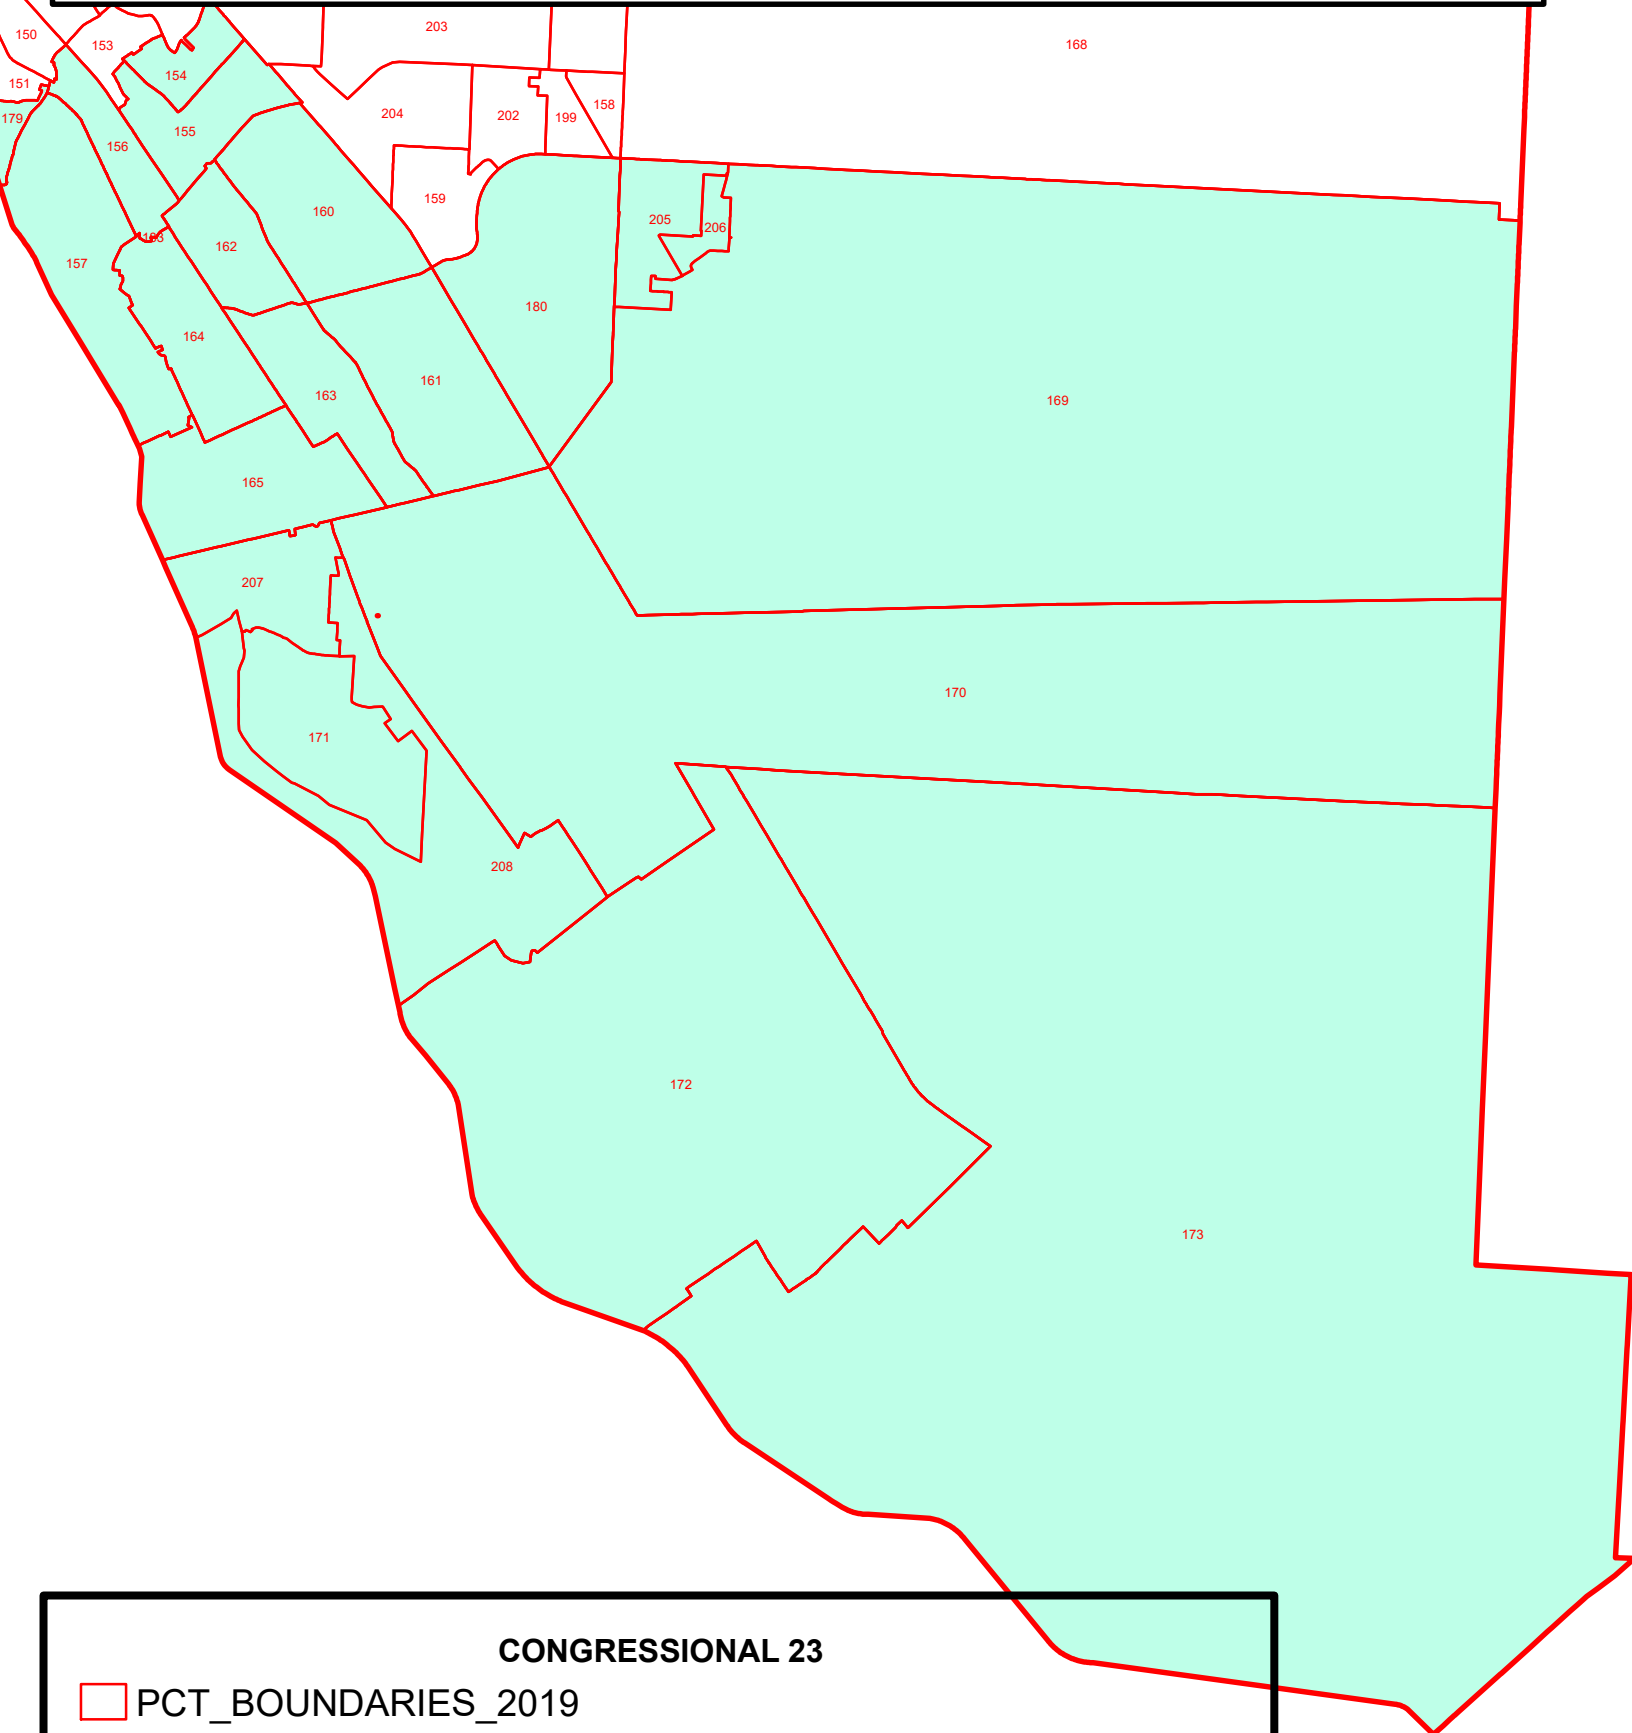

U. S. REPRESENTATIVE CONGRESSIONAL DISTRICT 23

CONGRESSIONAL 23

 PCT_BOUNDARIES_2019

U.S. CONGRESSIONAL

 DIST_23 PCT'S.: 154-157,160-165,169-173,179,180,183,205-208