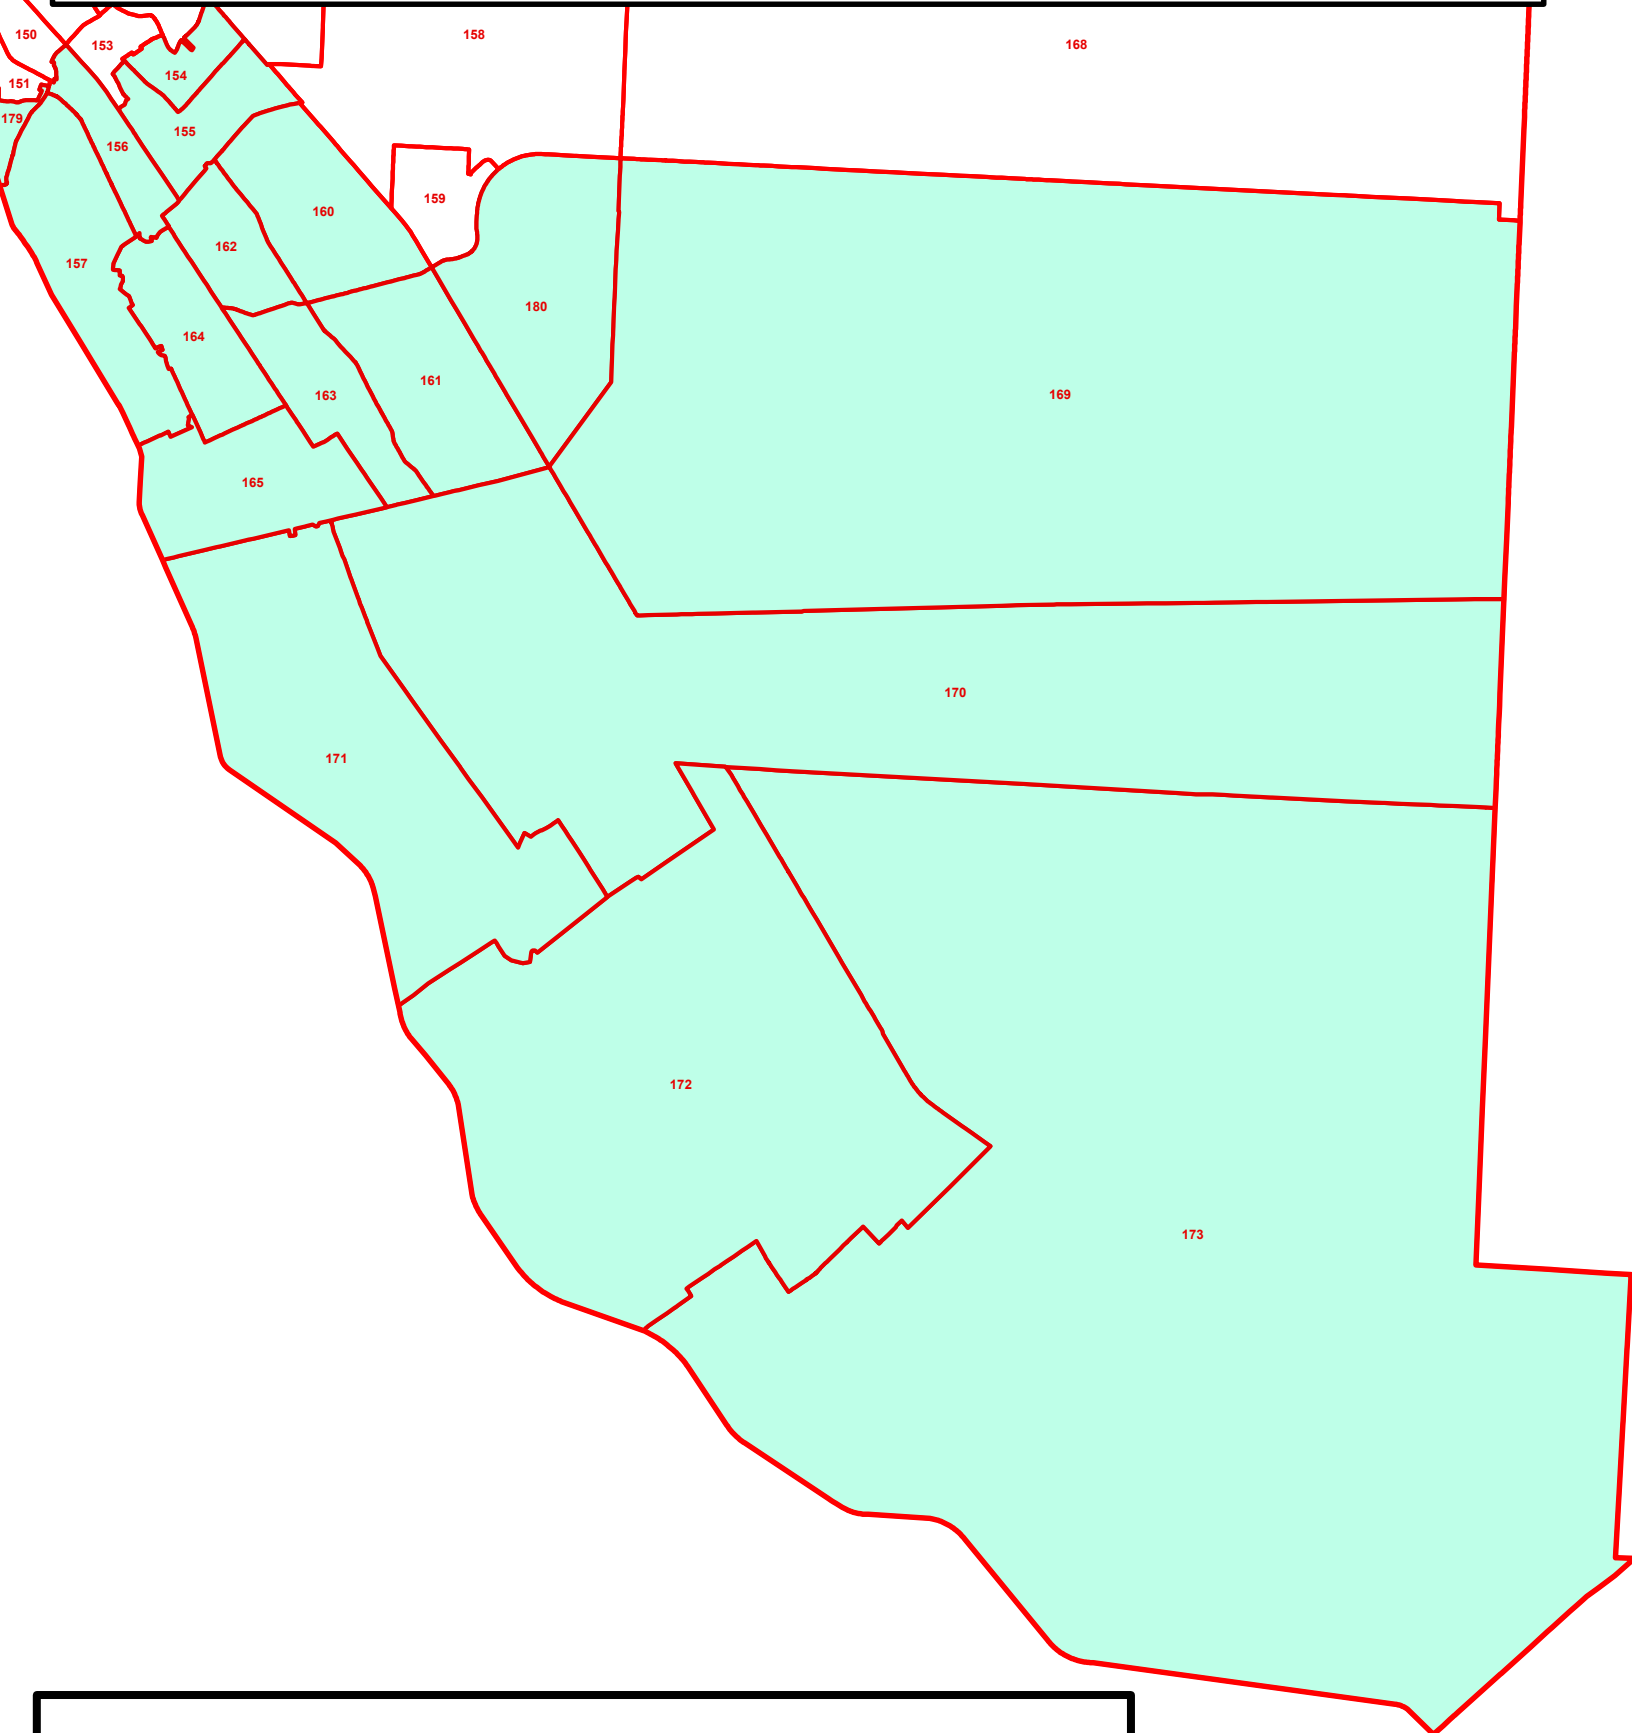

# U. S. REPRESENTATIVE CONGRESSIONAL DISTRICT 23

CONGRESSIONAL 23

 PCT. LNS

U.S. CONGRESSIONAL

 DIST\_23 PCT'S.: 154-157,160-165,169-173,179,180,183.