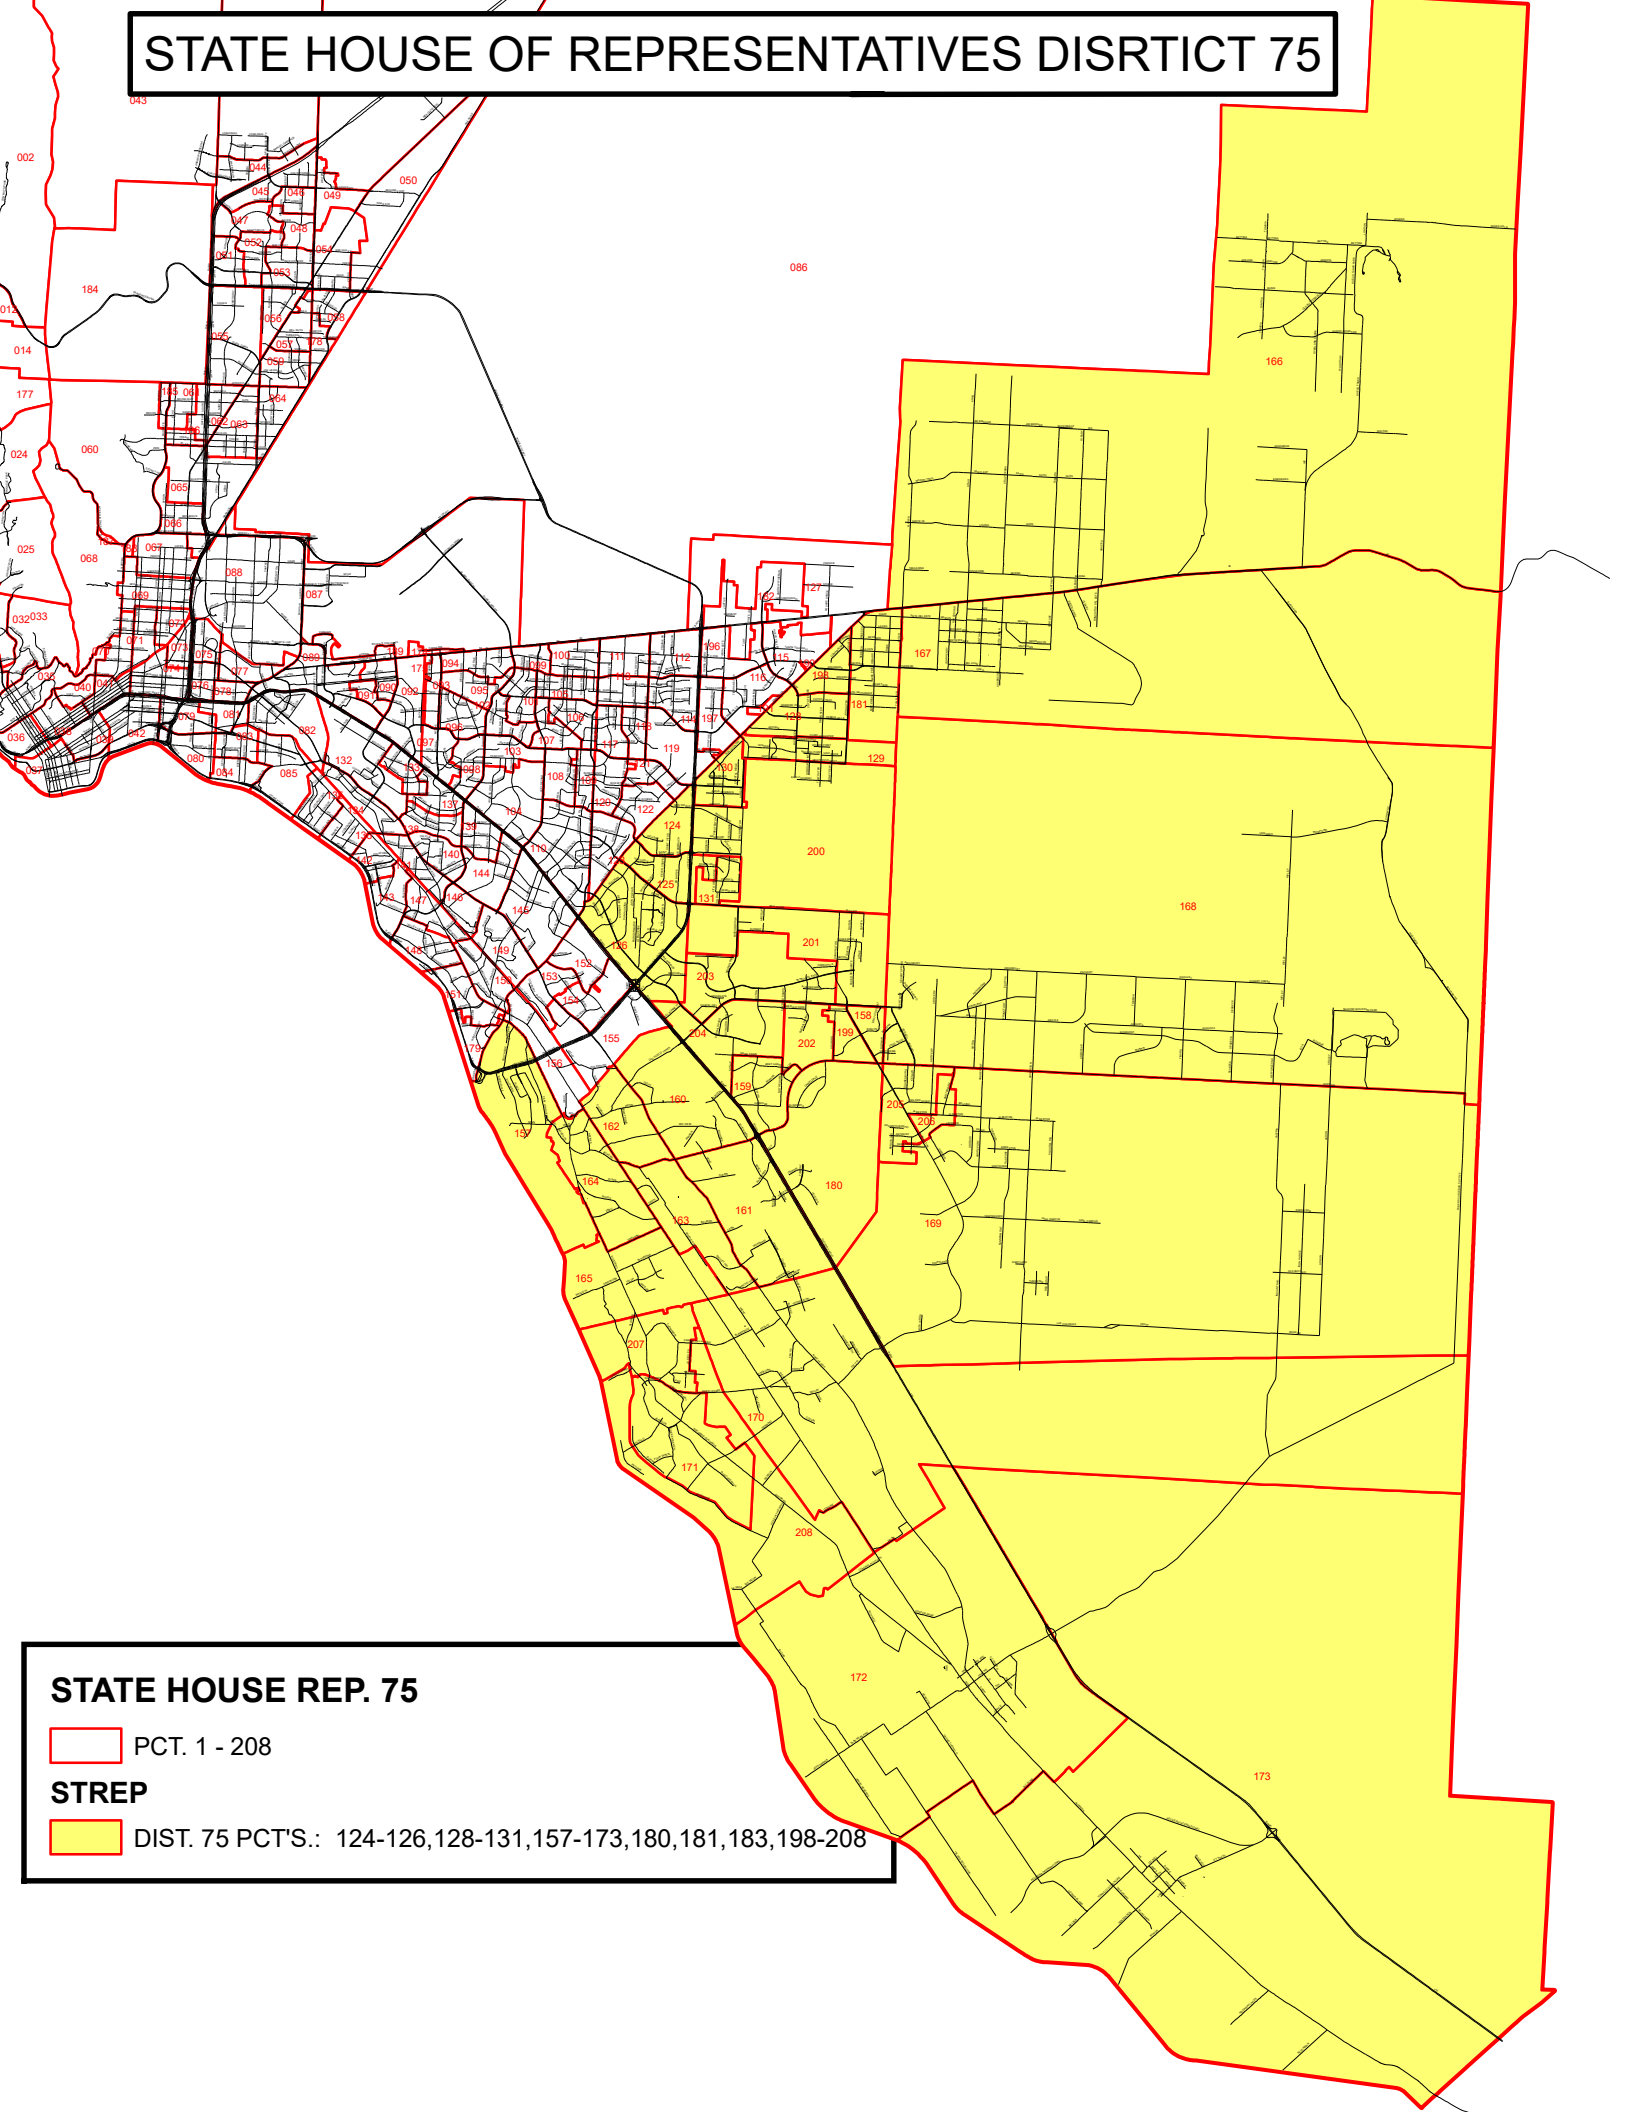

STATE HOUSE OF REPRESENTATIVES DISTRICT 75

STATE HOUSE REP. 75

 PCT. 1 - 208

STREP

 DIST. 75 PCT.'S.: 124-126,128-131,157-173,180,181,183,198-208