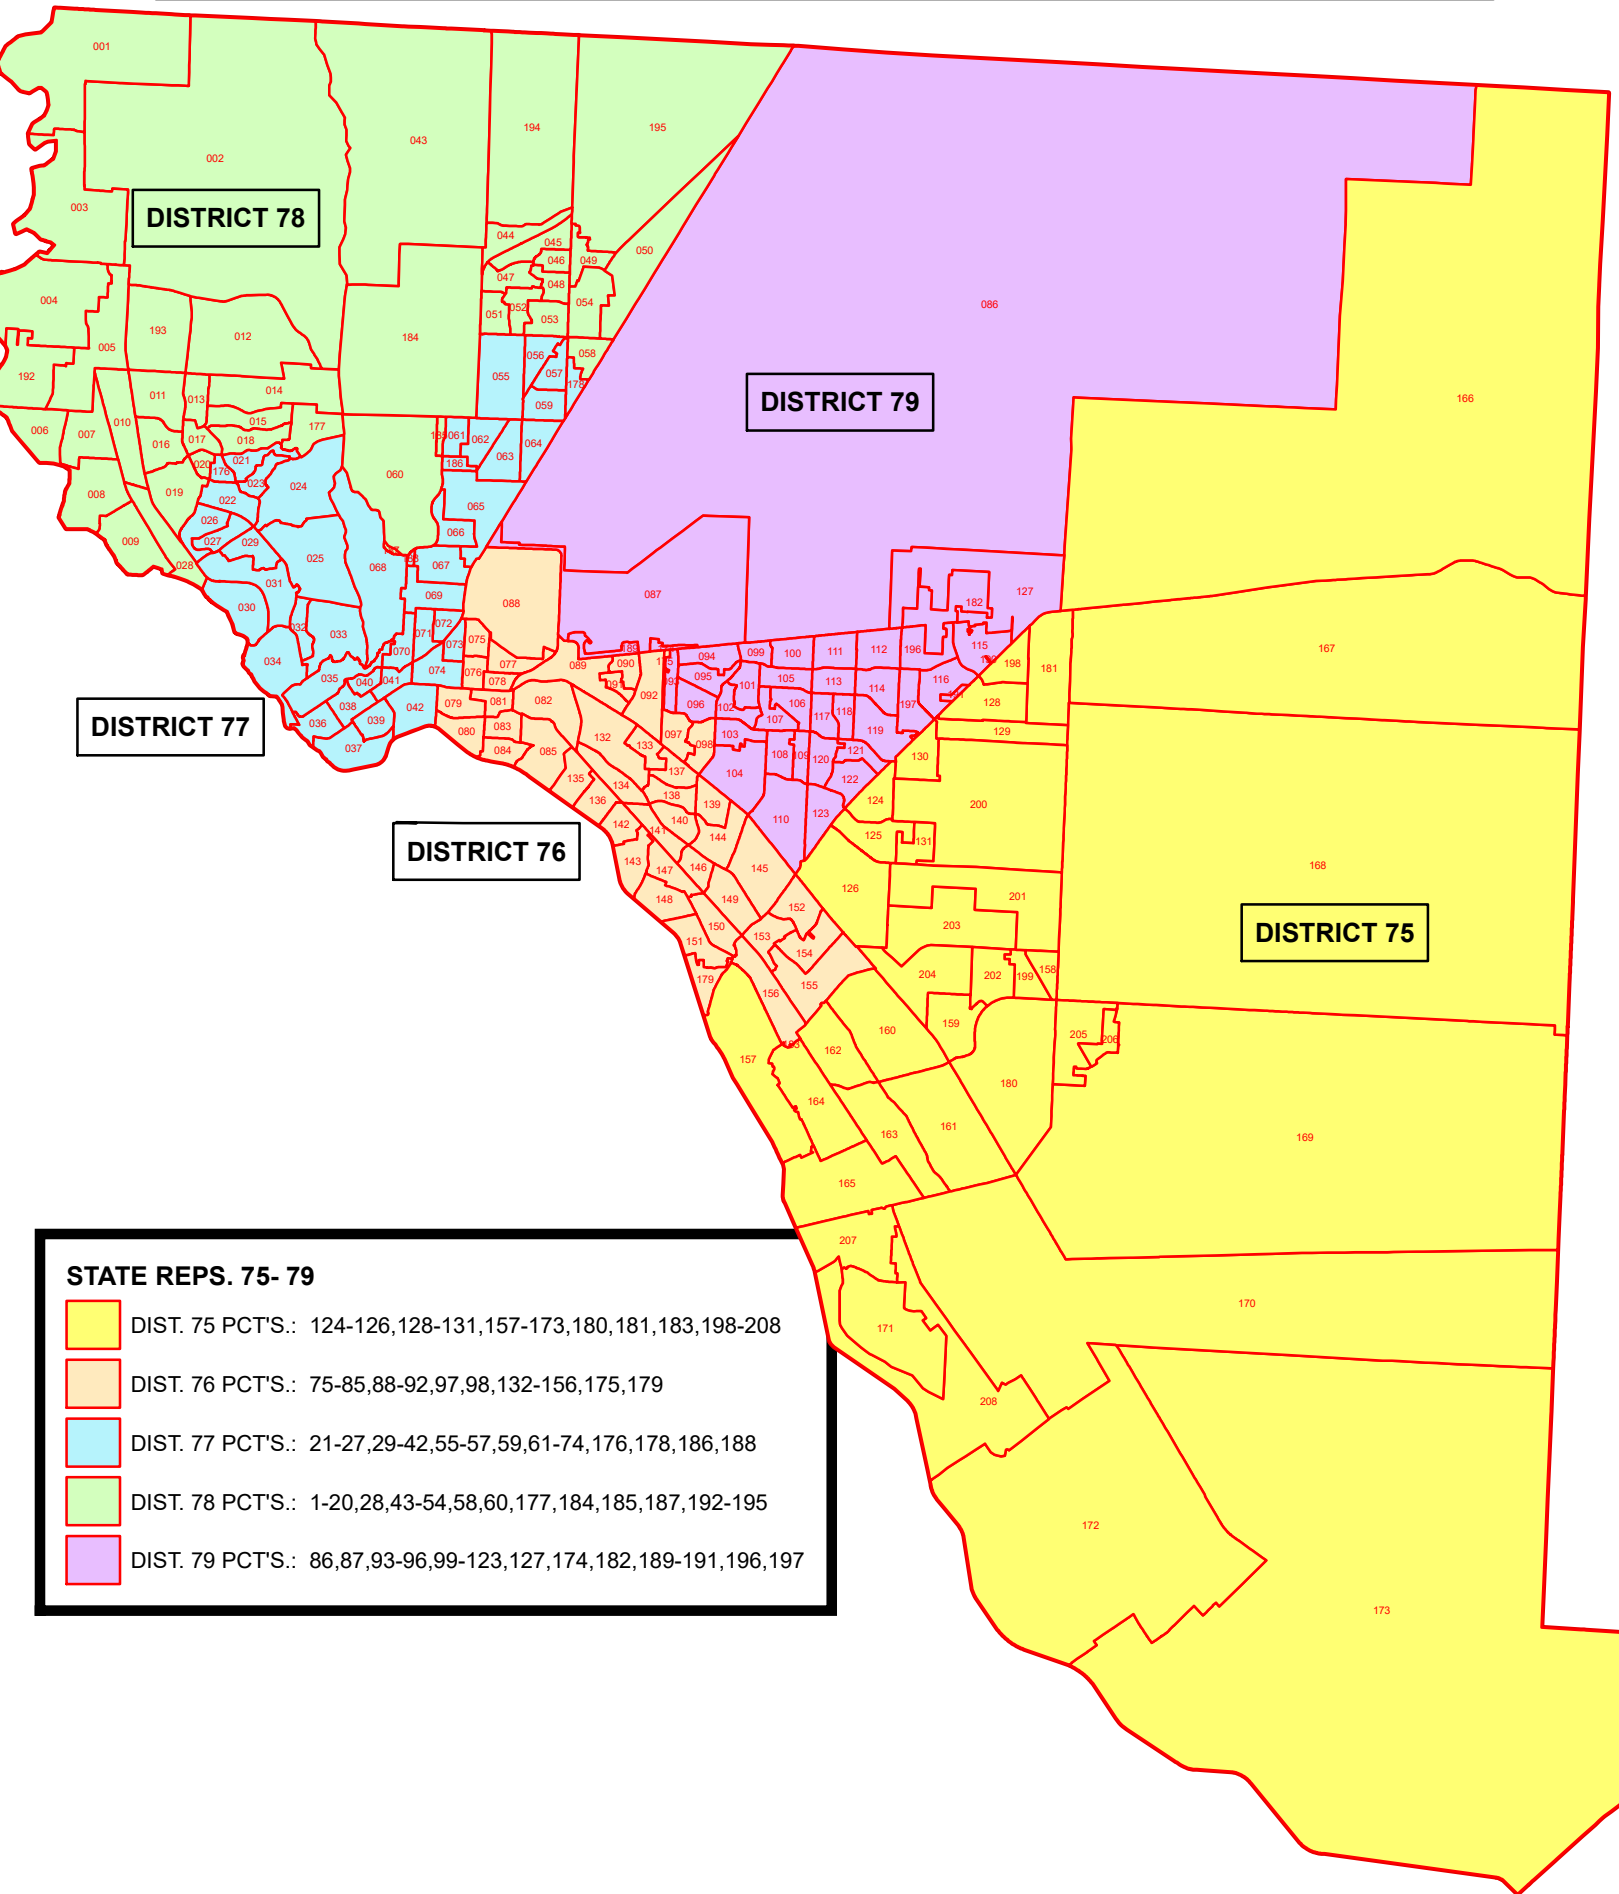

# STATE HOUSE OF REPRESENTATIVES DISTRICT 75 - 79

DISTRICT 78

DISTRICT 79

DISTRICT 77

DISTRICT 76

DISTRICT 75

## STATE REPS. 75- 79

- DIST. 75 PCT'S.: 124-126,128-131,157-173,180,181,183,198-208
- DIST. 76 PCT'S.: 75-85,88-92,97,98,132-156,175,179
- DIST. 77 PCT'S.: 21-27,29-42,55-57,59,61-74,176,178,186,188
- DIST. 78 PCT'S.: 1-20,28,43-54,58,60,177,184,185,187,192-195
- DIST. 79 PCT'S.: 86,87,93-96,99-123,127,174,182,189-191,196,197