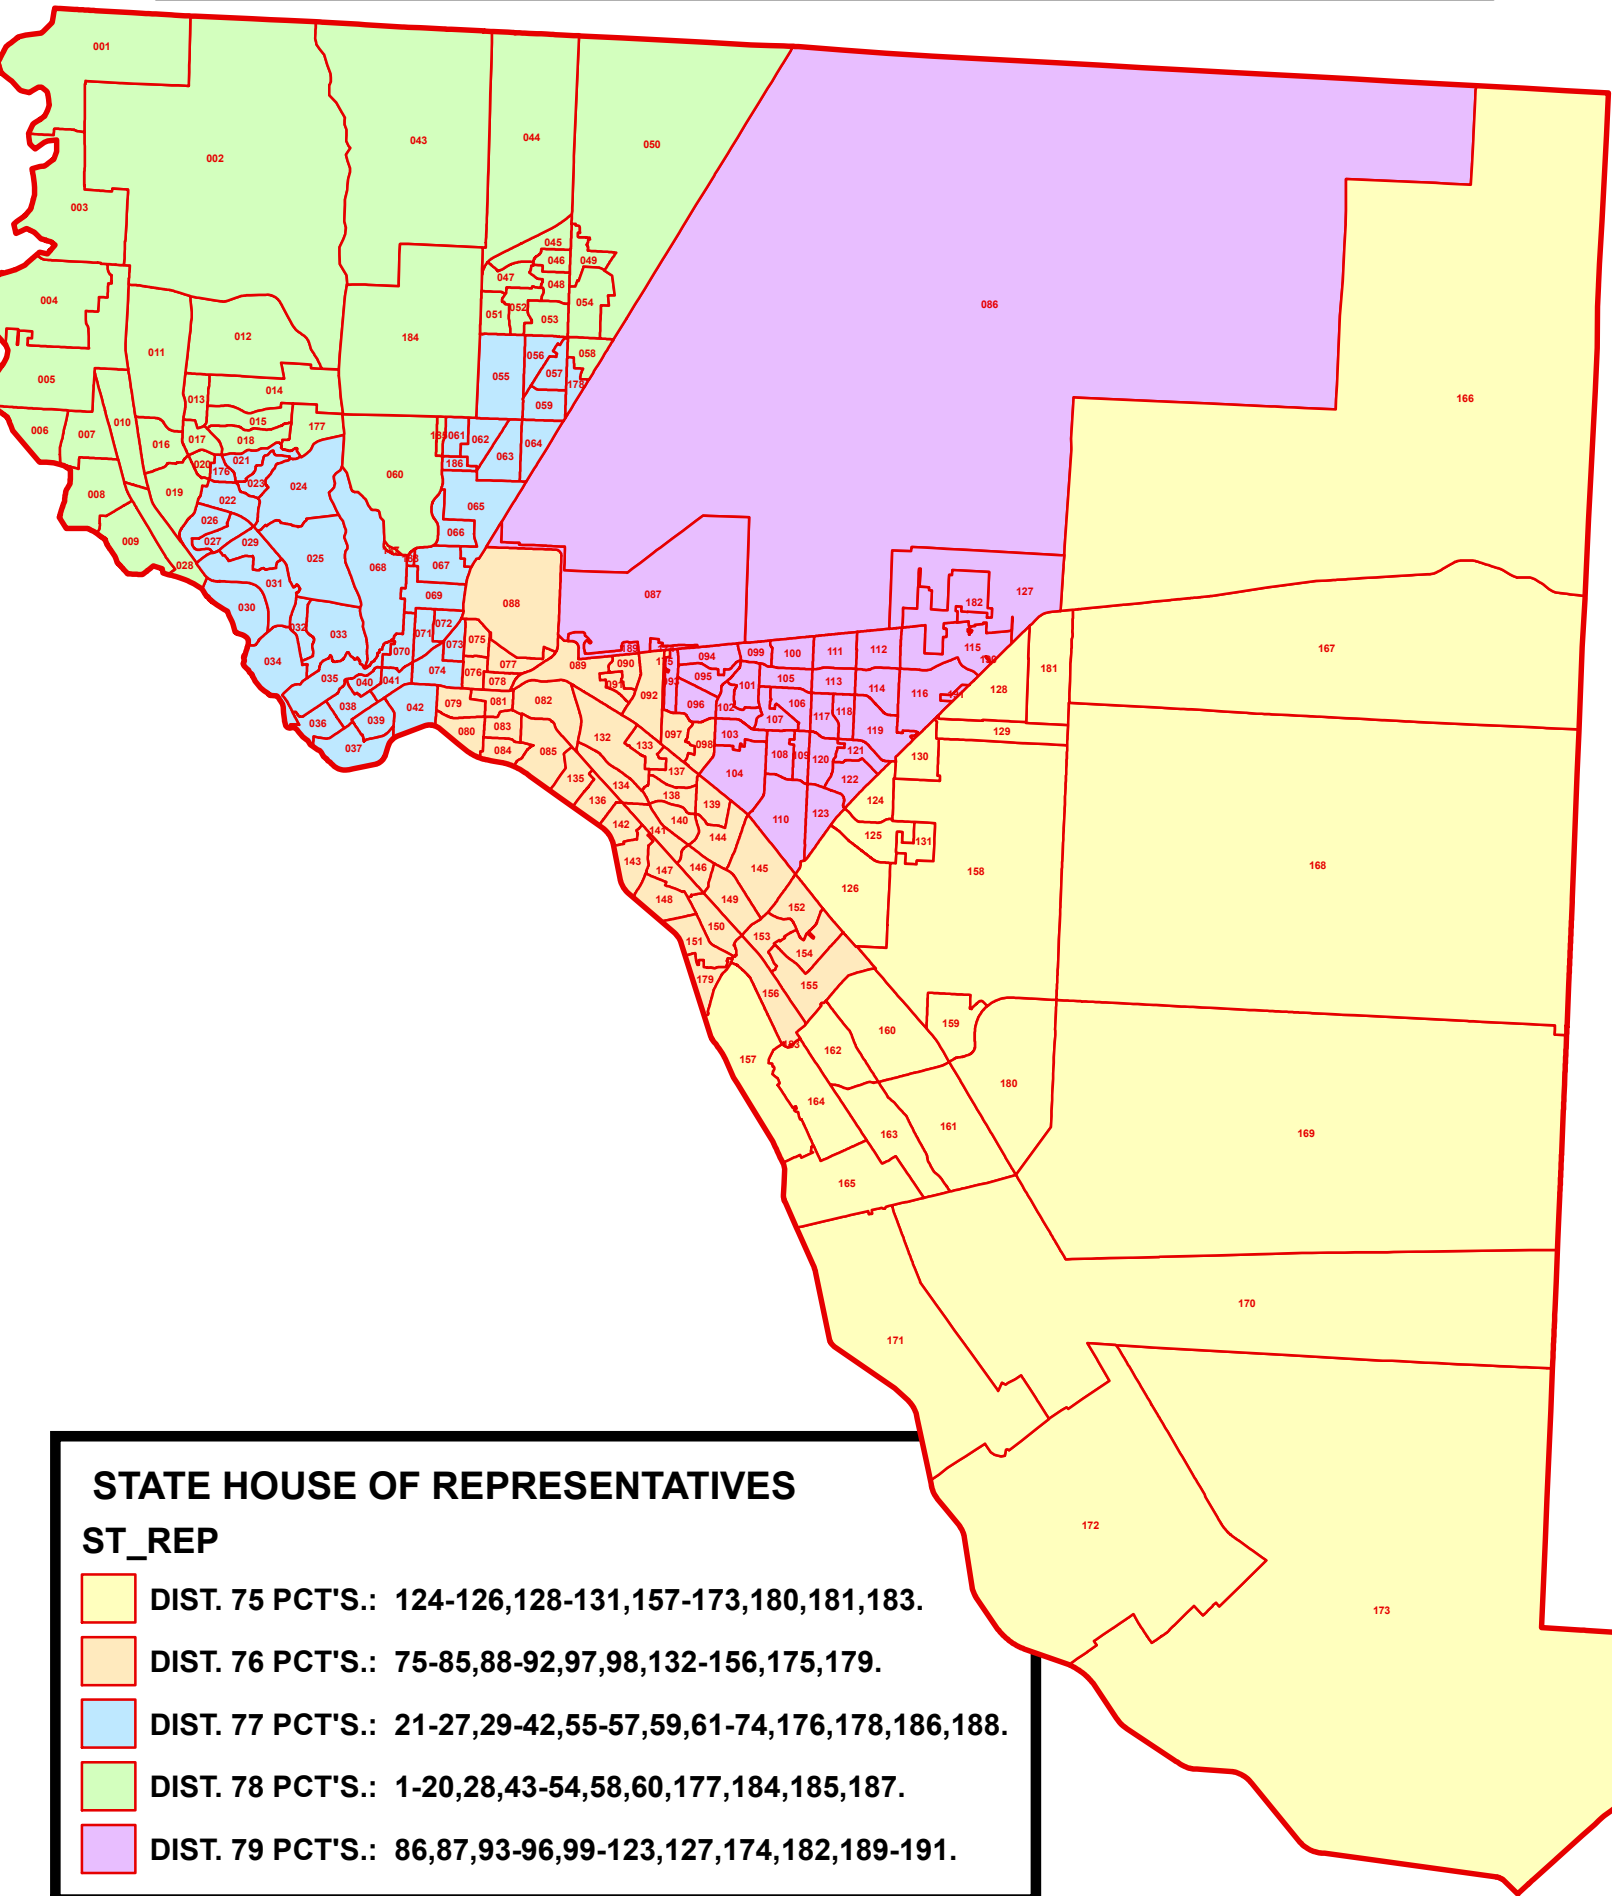

# STATE HOUSE OF REPRESENTATIVES DISTRICT 75 - 79

## STATE HOUSE OF REPRESENTATIVES

### ST\_REP

-  DIST. 75 PCT'S.: 124-126, 128-131, 157-173, 180, 181, 183.
-  DIST. 76 PCT'S.: 75-85, 88-92, 97, 98, 132-156, 175, 179.
-  DIST. 77 PCT'S.: 21-27, 29-42, 55-57, 59, 61-74, 176, 178, 186, 188.
-  DIST. 78 PCT'S.: 1-20, 28, 43-54, 58, 60, 177, 184, 185, 187.
-  DIST. 79 PCT'S.: 86, 87, 93-96, 99-123, 127, 174, 182, 189-191.