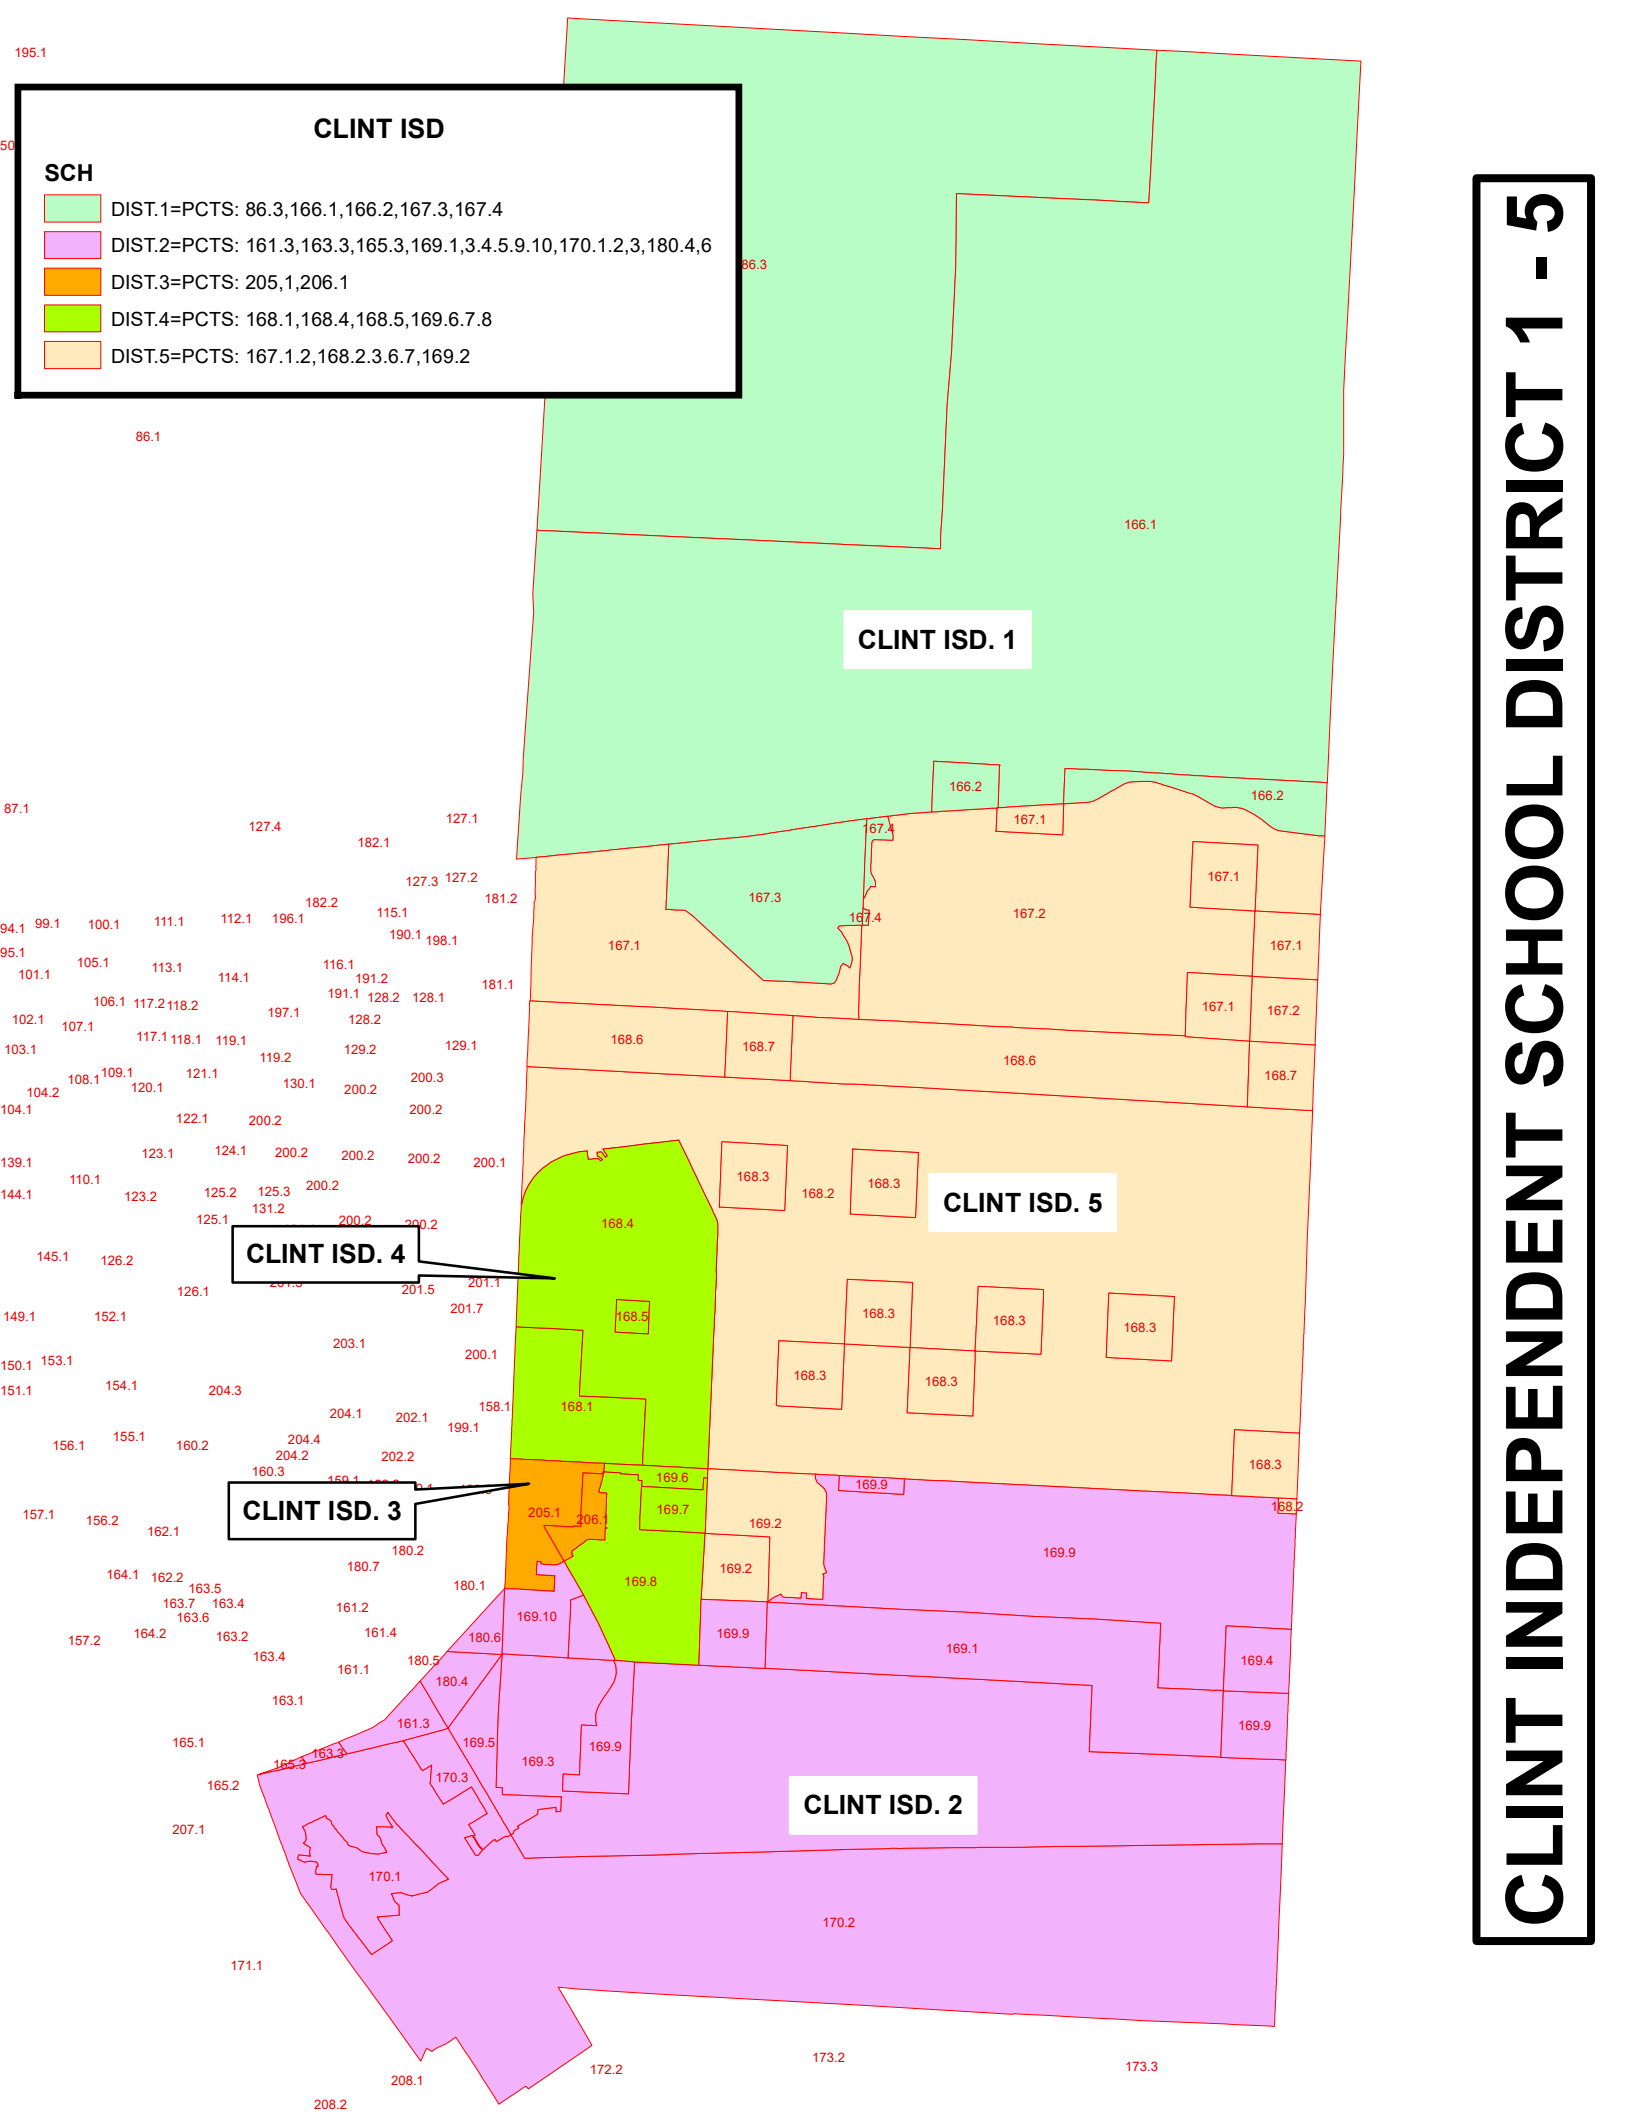

CLINT ISD

SCH

- DIST.1=PCTS: 86.3,166.1,166.2,167.3,167.4
- DIST.2=PCTS: 161.3,163.3,165.3,169.1,3.4.5.9.10,170.1.2,3,180.4,6
- DIST.3=PCTS: 205.1,206.1
- DIST.4=PCTS: 168.1,168.4,168.5,169.6.7.8
- DIST.5=PCTS: 167.1.2,168.2.3.6.7,169.2

CLINT INDEPENDENT SCHOOL DISTRICT 1 - 5