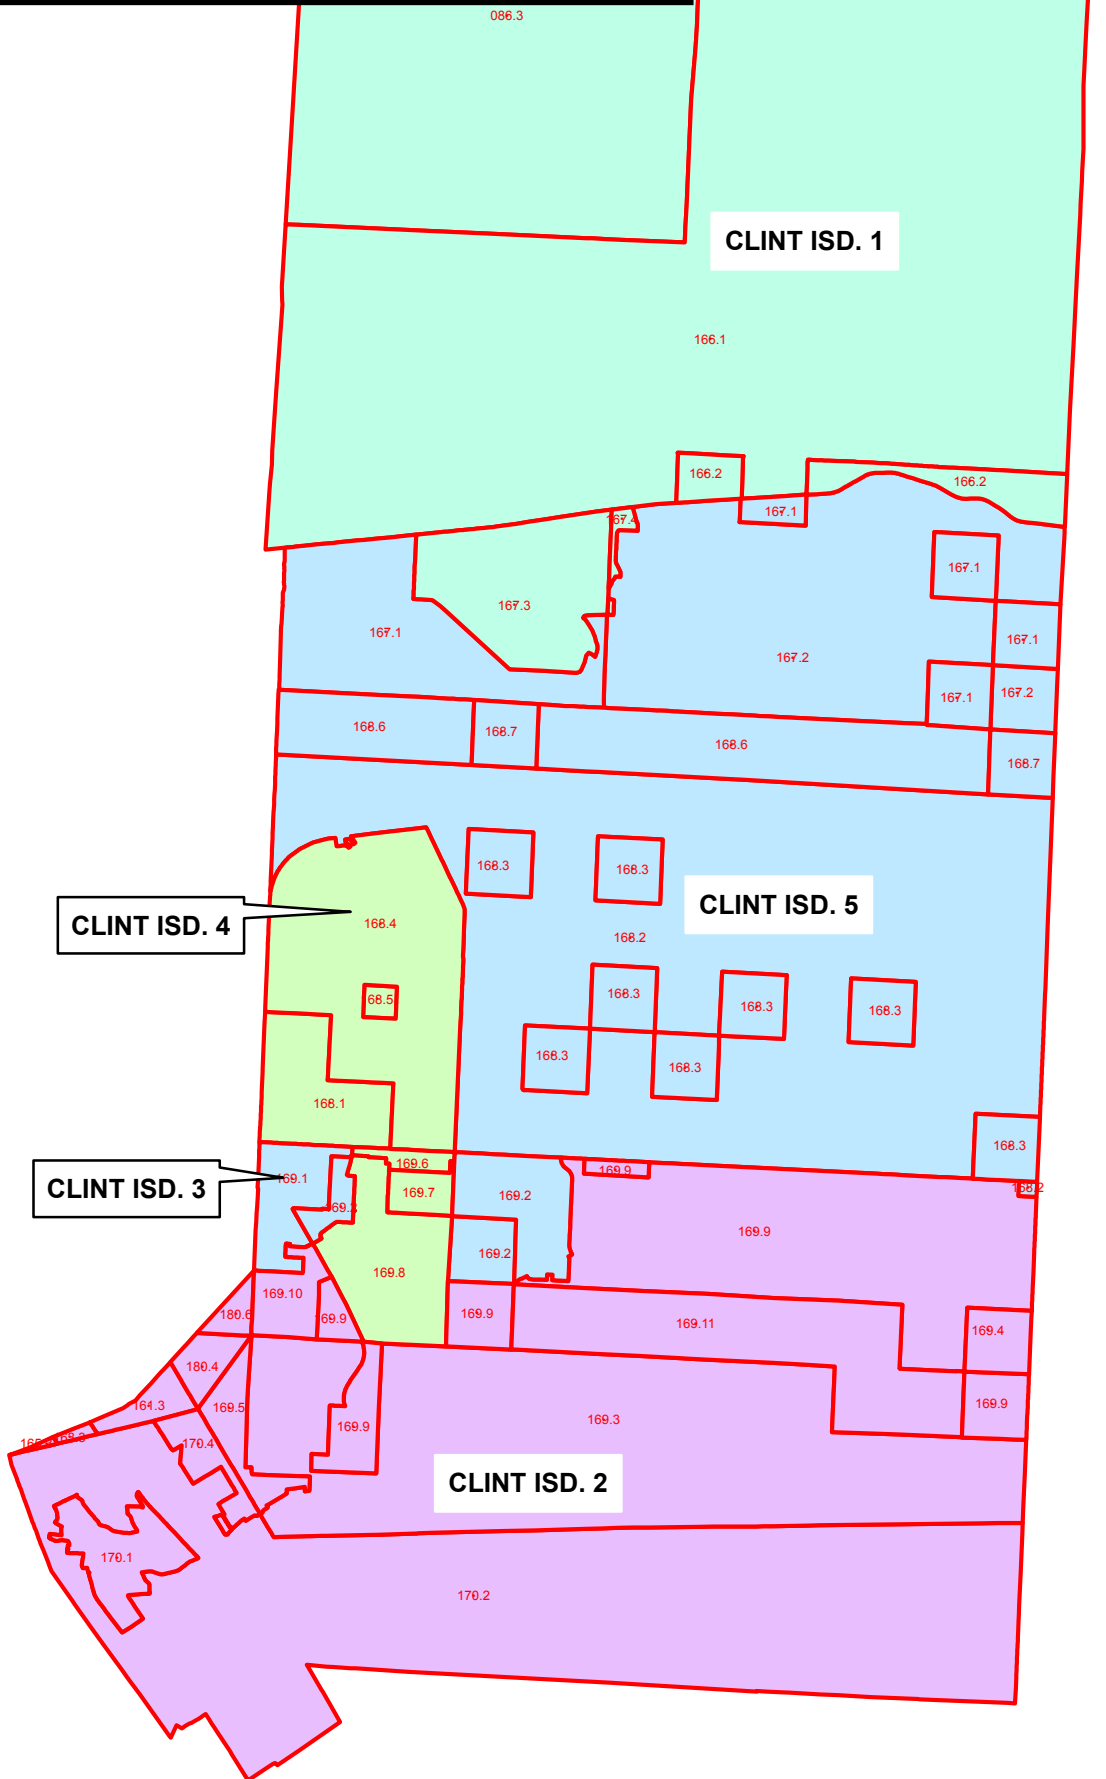

CLINT ISD

PRECINCT_SPLITS

CLINT SCHOOL

- CLINT ISD
- DIST.1=PCTS: 86.3,166.1,166.2,167.3,167.4
- DIST.2=PCTS: 161.3,163.3,165.3,169.10,169.11,169.3,169.4,169.5,169.9,170.1,170.2,170.3,180.4,180.6
- DIST.4=PCTS: 168.1,168.4,168.5,169.6-8

CLINT INDEPENDENT SCHOOL DISTRICT 1 - 5