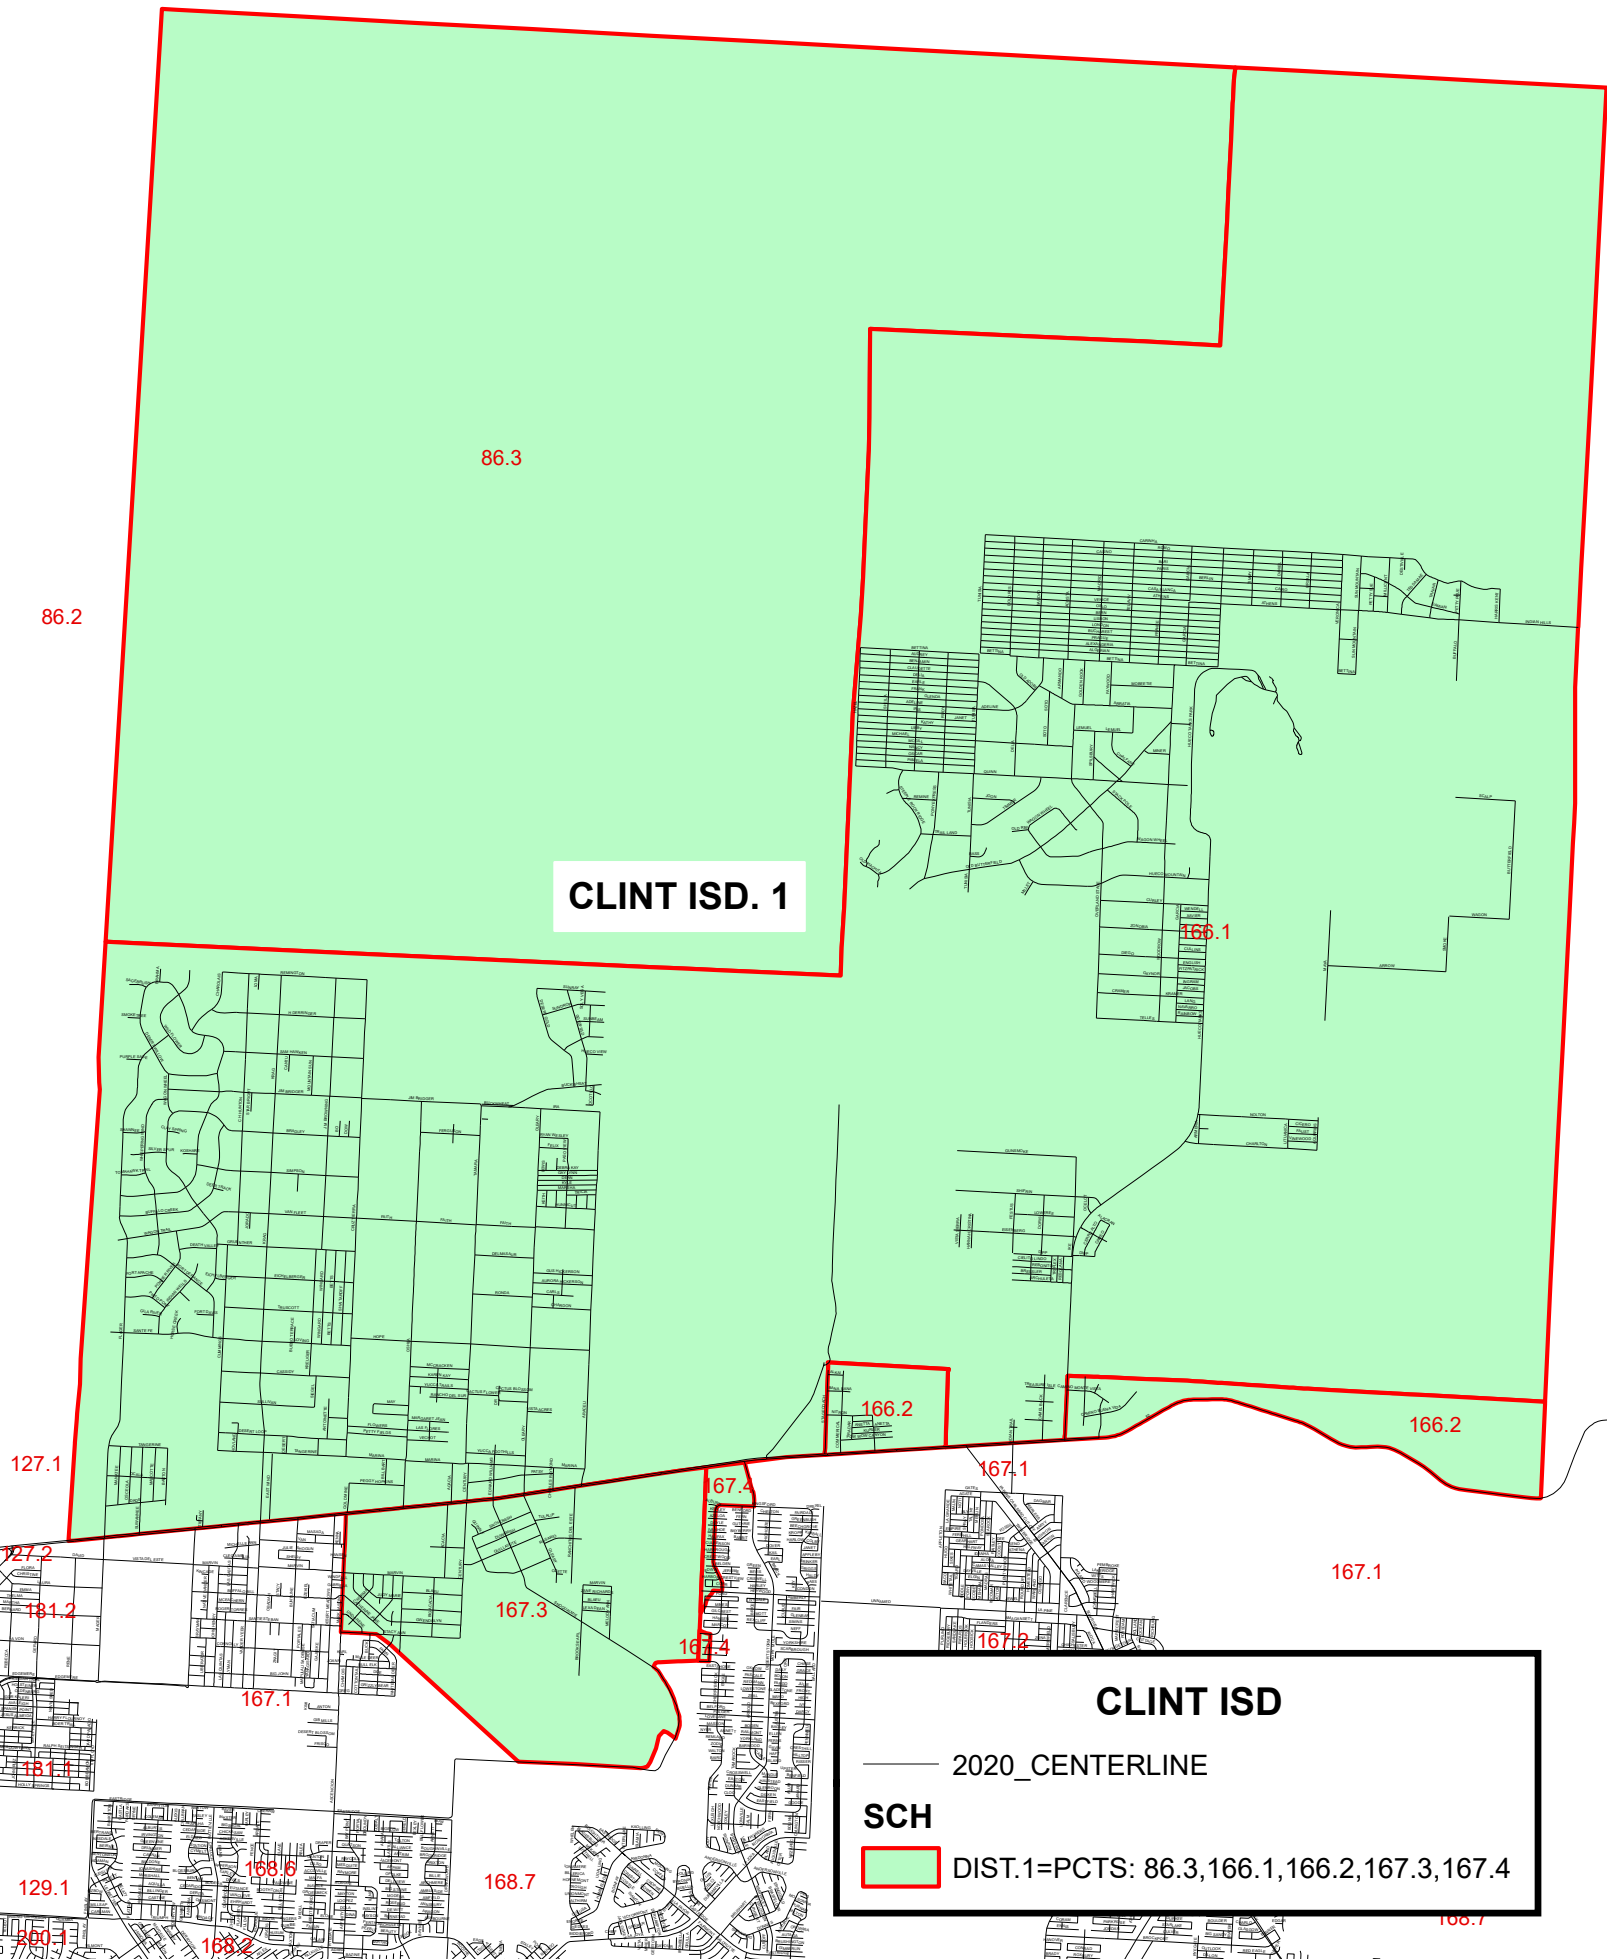

CLINT INDEPENDENT SCHOOL DISTRICT 1

CLINT ISD. 1

CLINT ISD

— 2020_CENTERLINE

SCH

▭ DIST.1=PCTS: 86.3,166.1,166.2,167.3,167.4