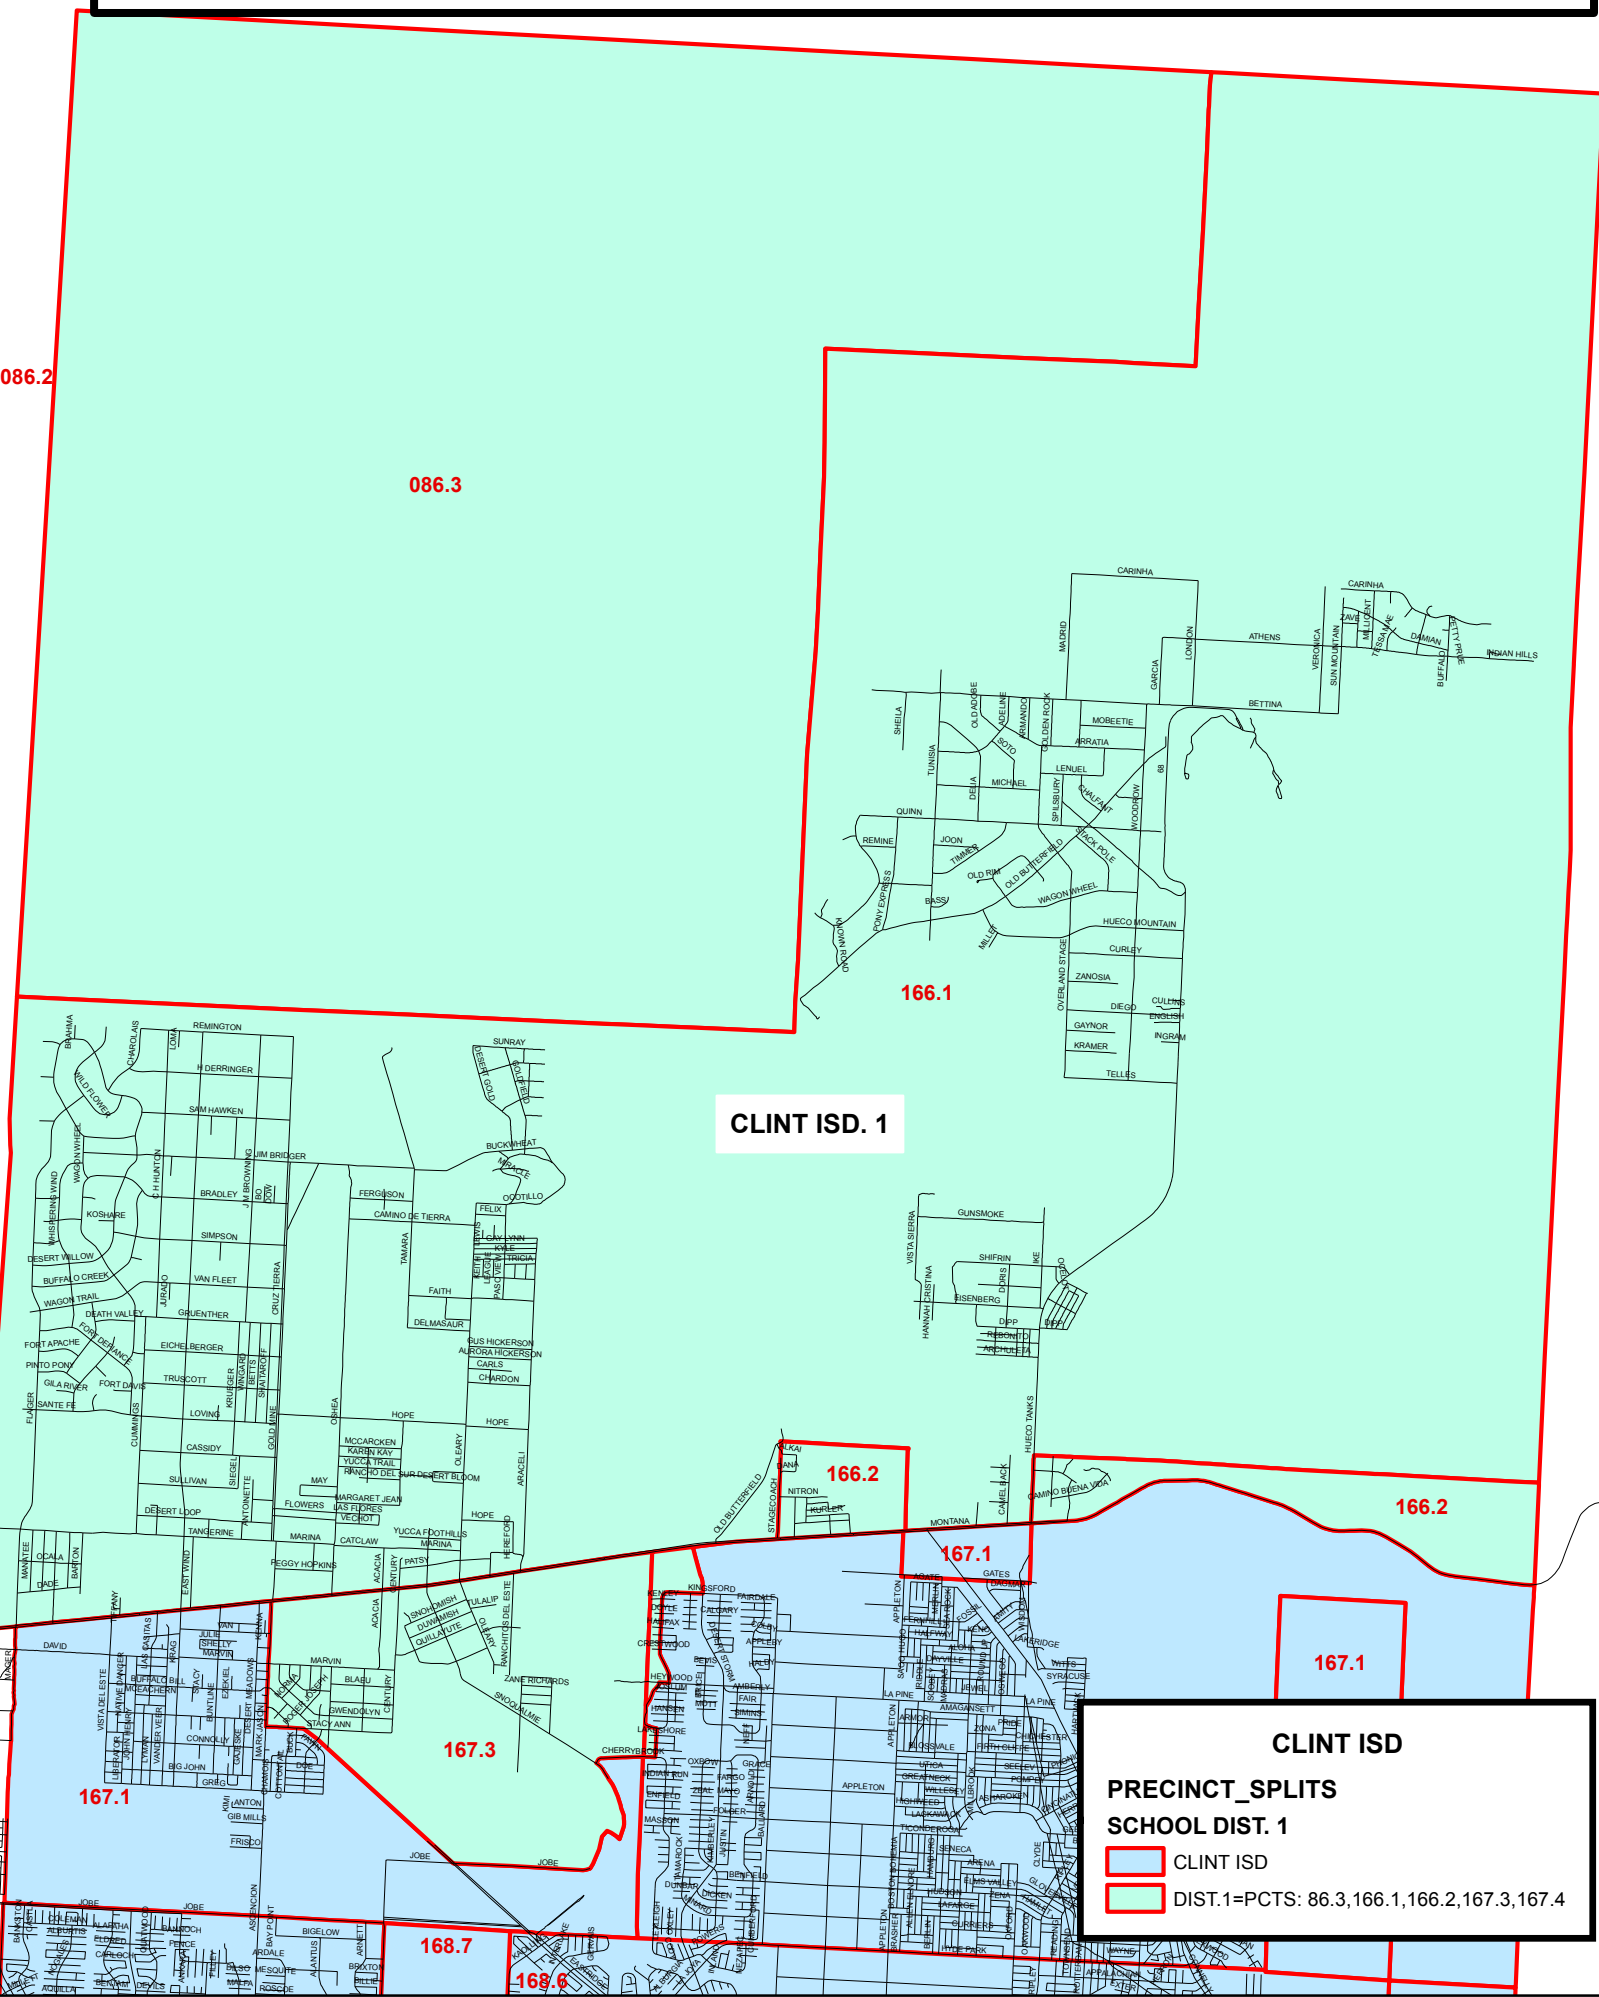

CLINT INDEPENDENT SCHOOL DIST. 1

CLINT ISD. 1

CLINT ISD

PRECINCT_SPLITS

SCHOOL DIST. 1

- CLINT ISD
- DIST.1=PCTS: 86.3,166.1,166.2,167.3,167.4