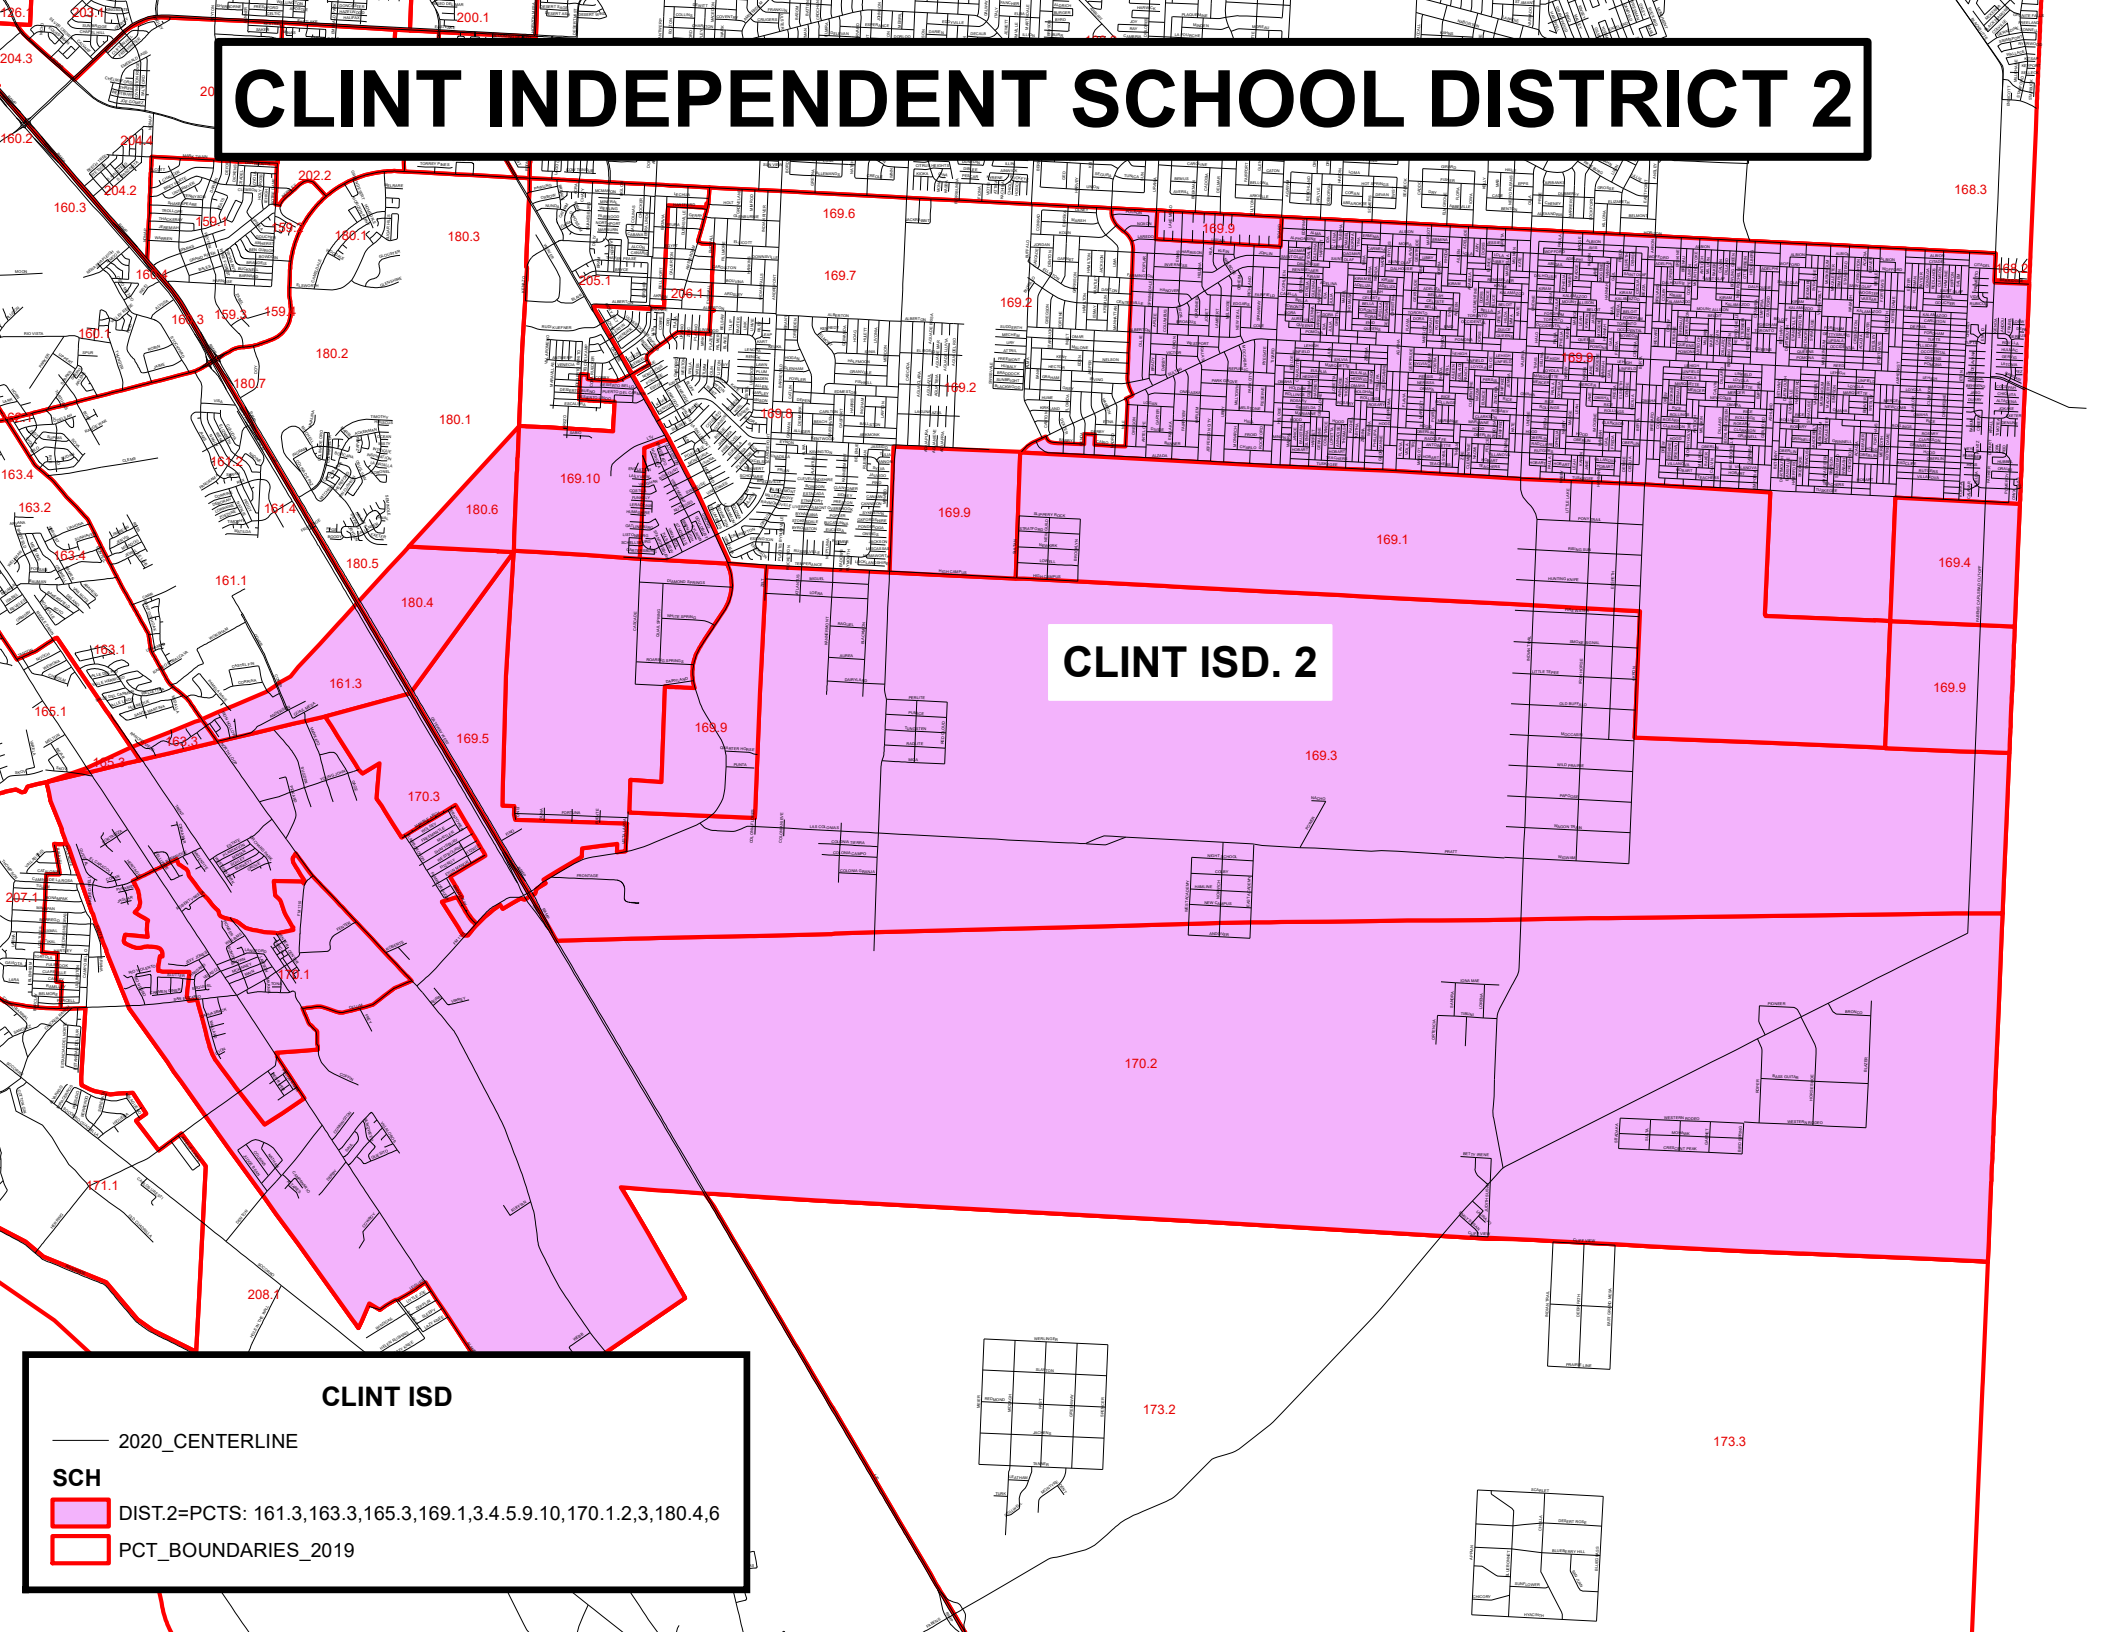

CLINT INDEPENDENT SCHOOL DISTRICT 2

CLINT ISD

- 2020_CENTERLINE
- SCH**
-  DIST.2=PCTS: 161.3,163.3,165.3,169.1,3.4.5.9.10,170.1.2.3,180.4,6
-  PCT_BOUNDARIES_2019