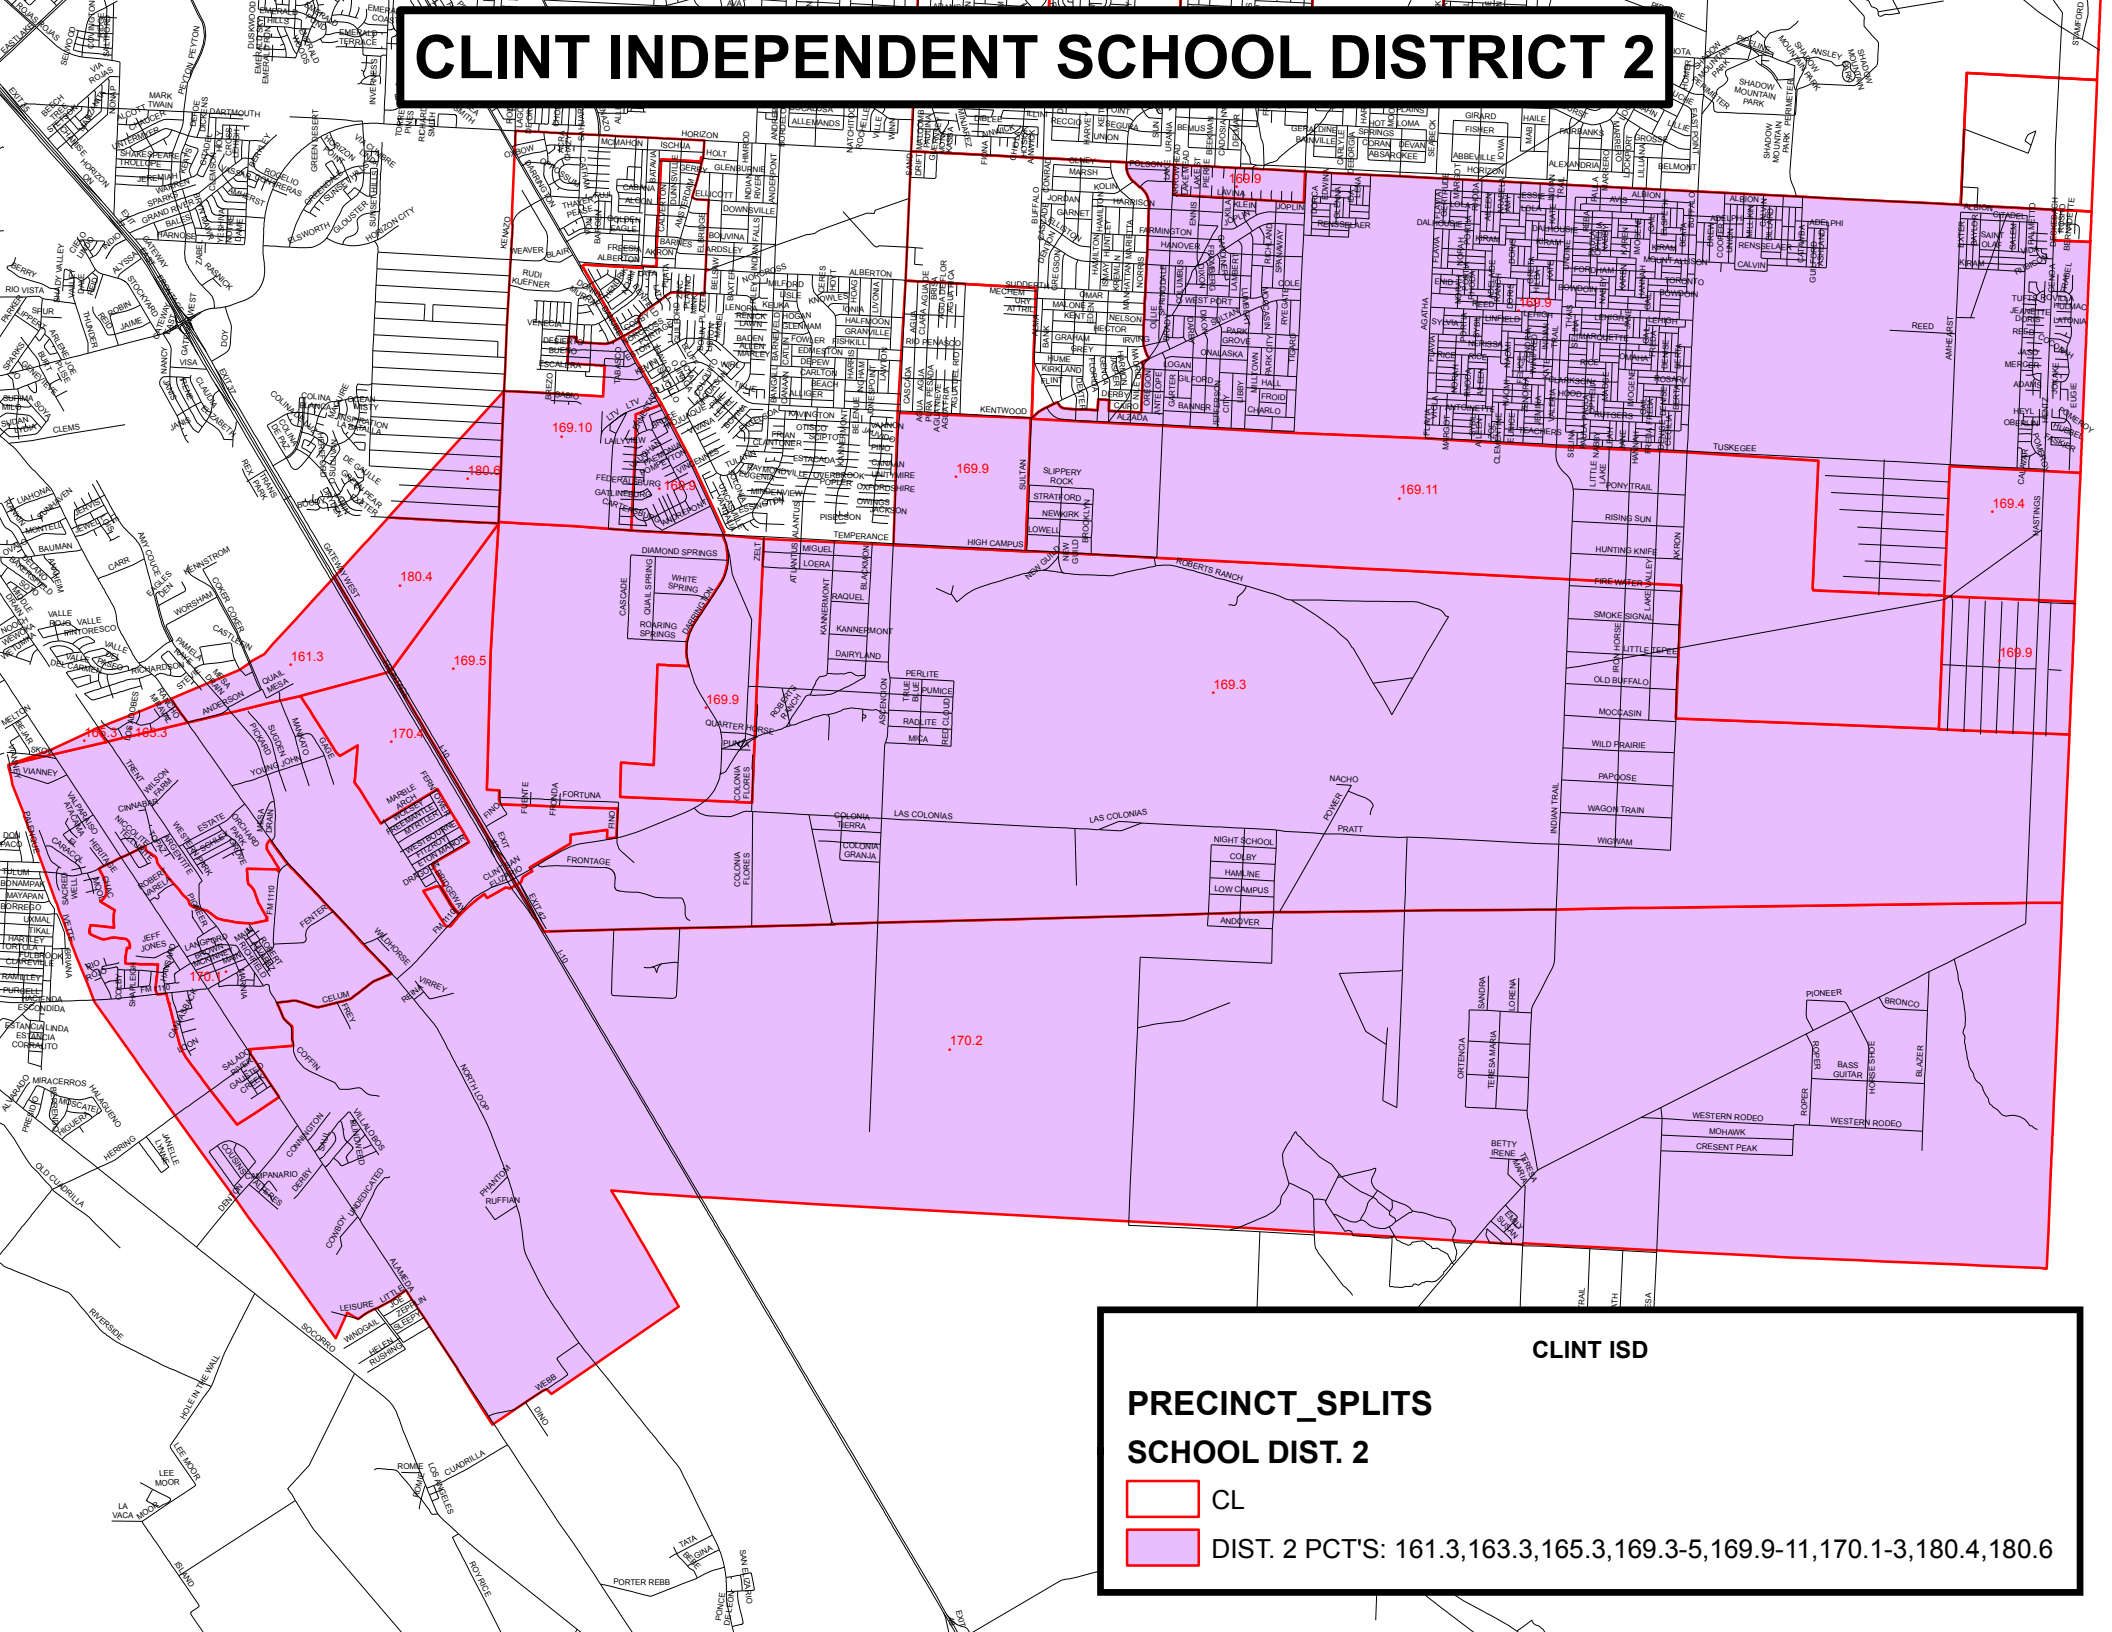

CLINT INDEPENDENT SCHOOL DISTRICT 2

CLINT ISD

PRECINCT_SPLITS

SCHOOL DIST. 2

- CL
- DIST. 2 PCT'S: 161.3, 163.3, 165.3, 169.3-5, 169.9-11, 170.1-3, 180.4, 180.6