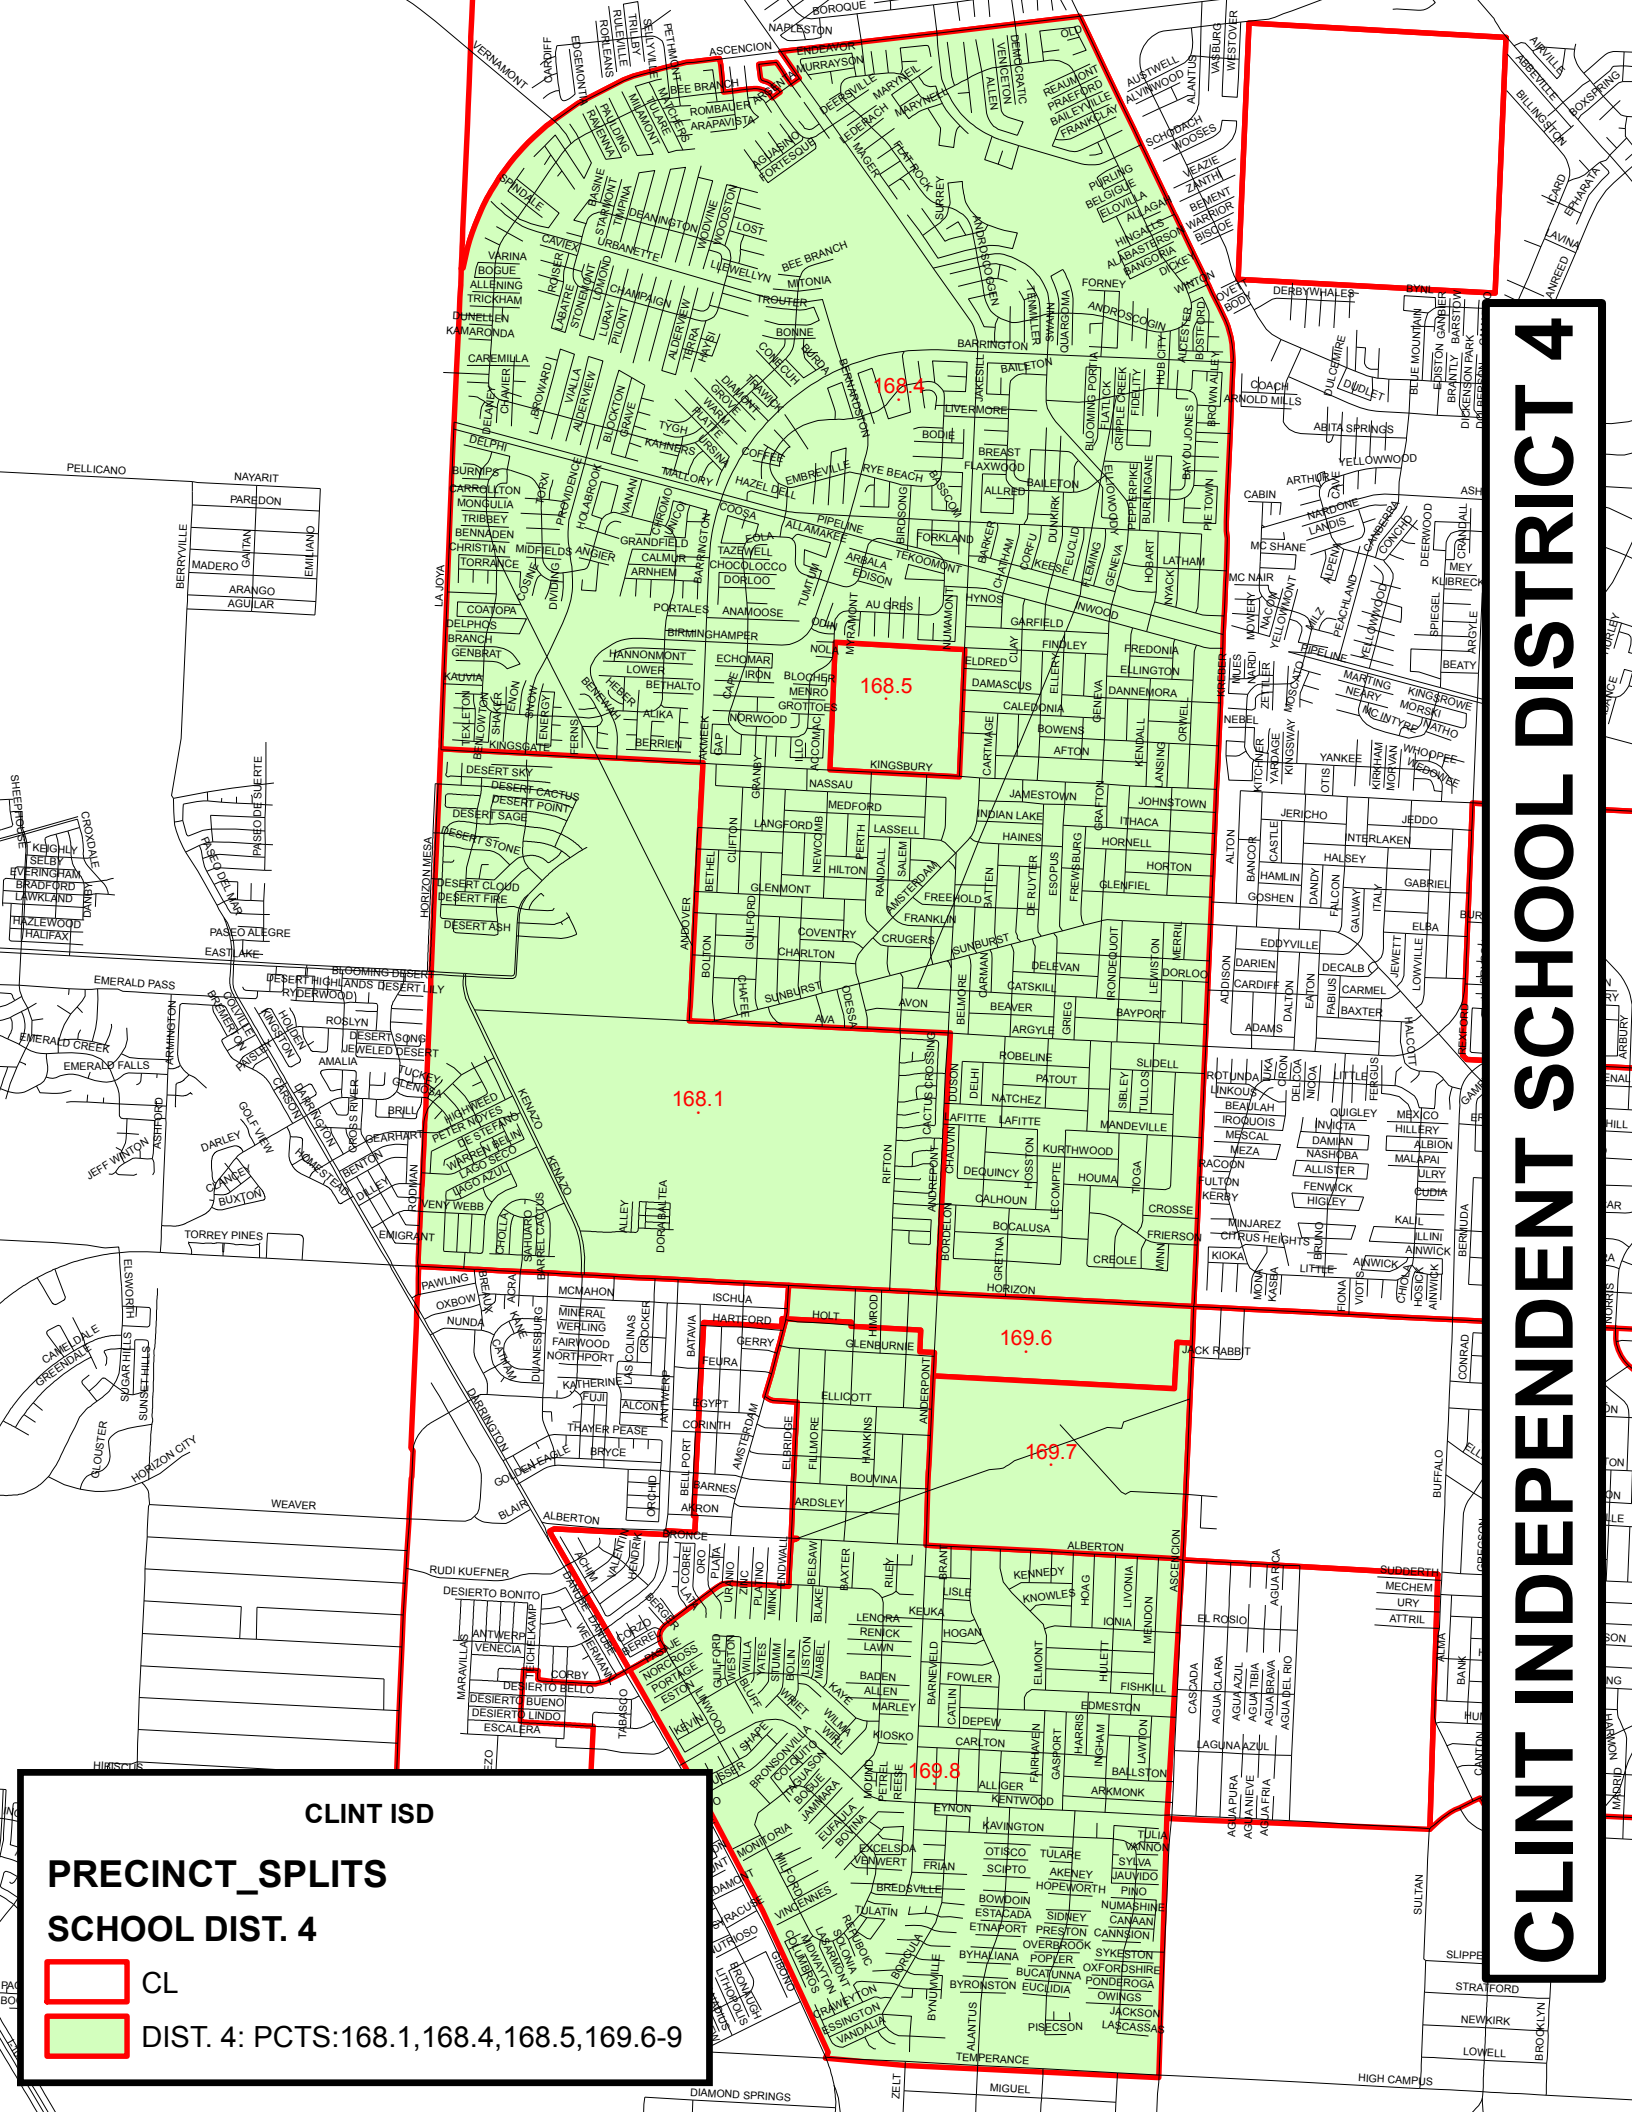

CLINT INDEPENDENT SCHOOL DISTRICT 4

CLINT ISD

PRECINCT_SPLITS
SCHOOL DIST. 4

- CL
- DIST. 4: PCTS:168.1,168.4,168.5,169.6-9