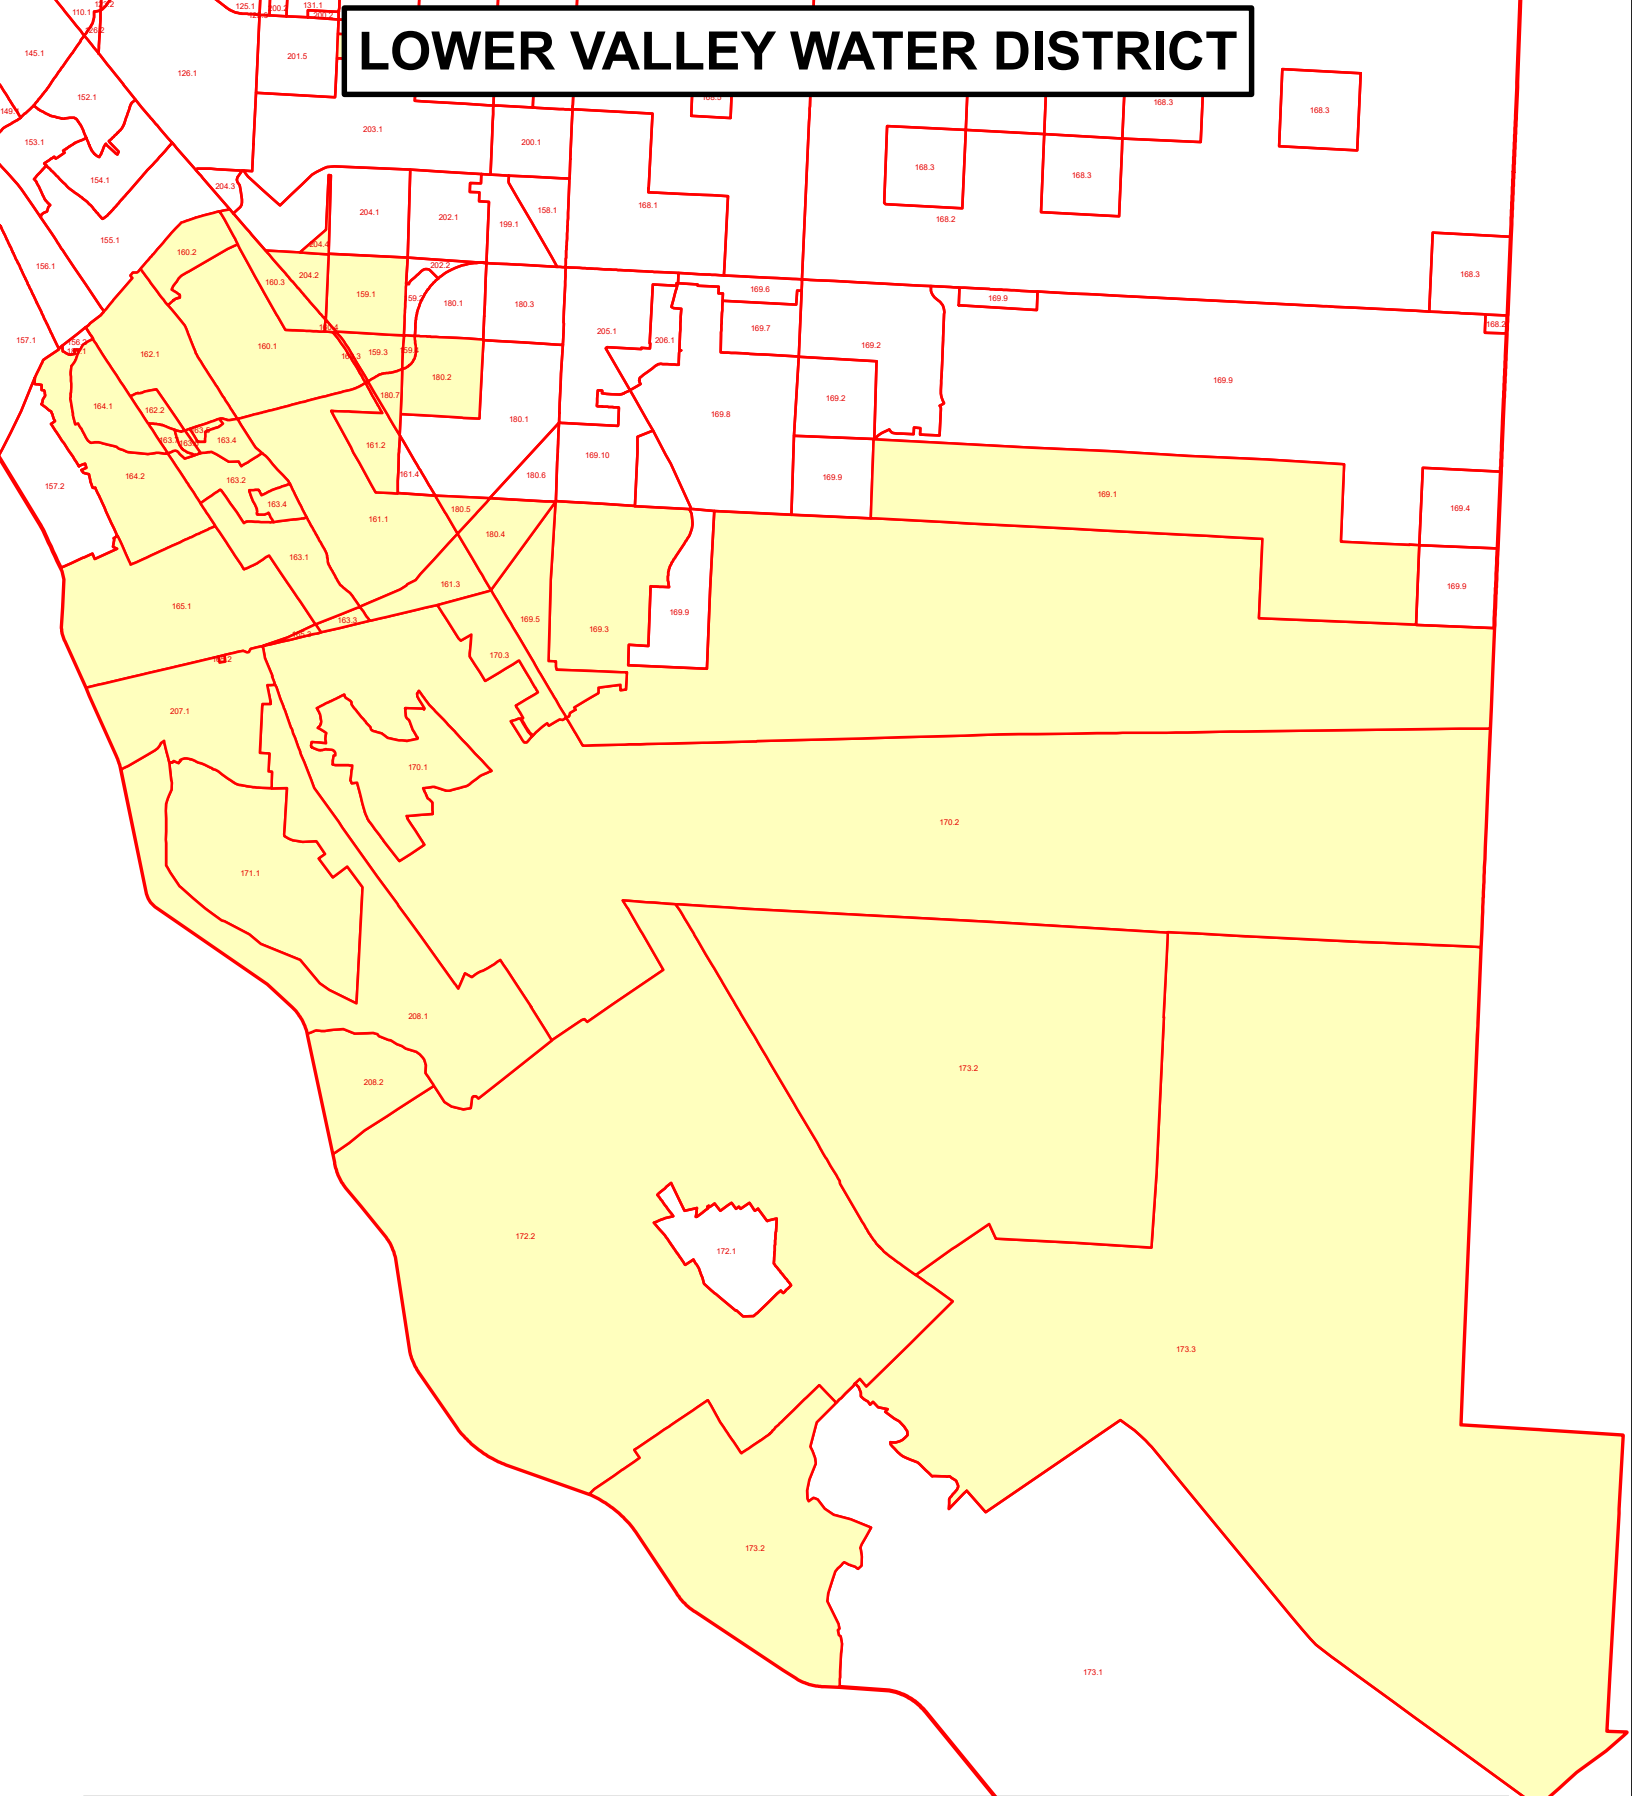

LOWER VALLEY WATER DISTRICT

LOWER VALLEY WATER

PCTS. 1 - 208

LVW PCT'S.: 159-1.3,4,160,161.1.2,3,162-65,169-1.3,5,170-171,172-2,173-2,3,180-2.4,5,7 ,201.4,2,204.4,207,208.1.2