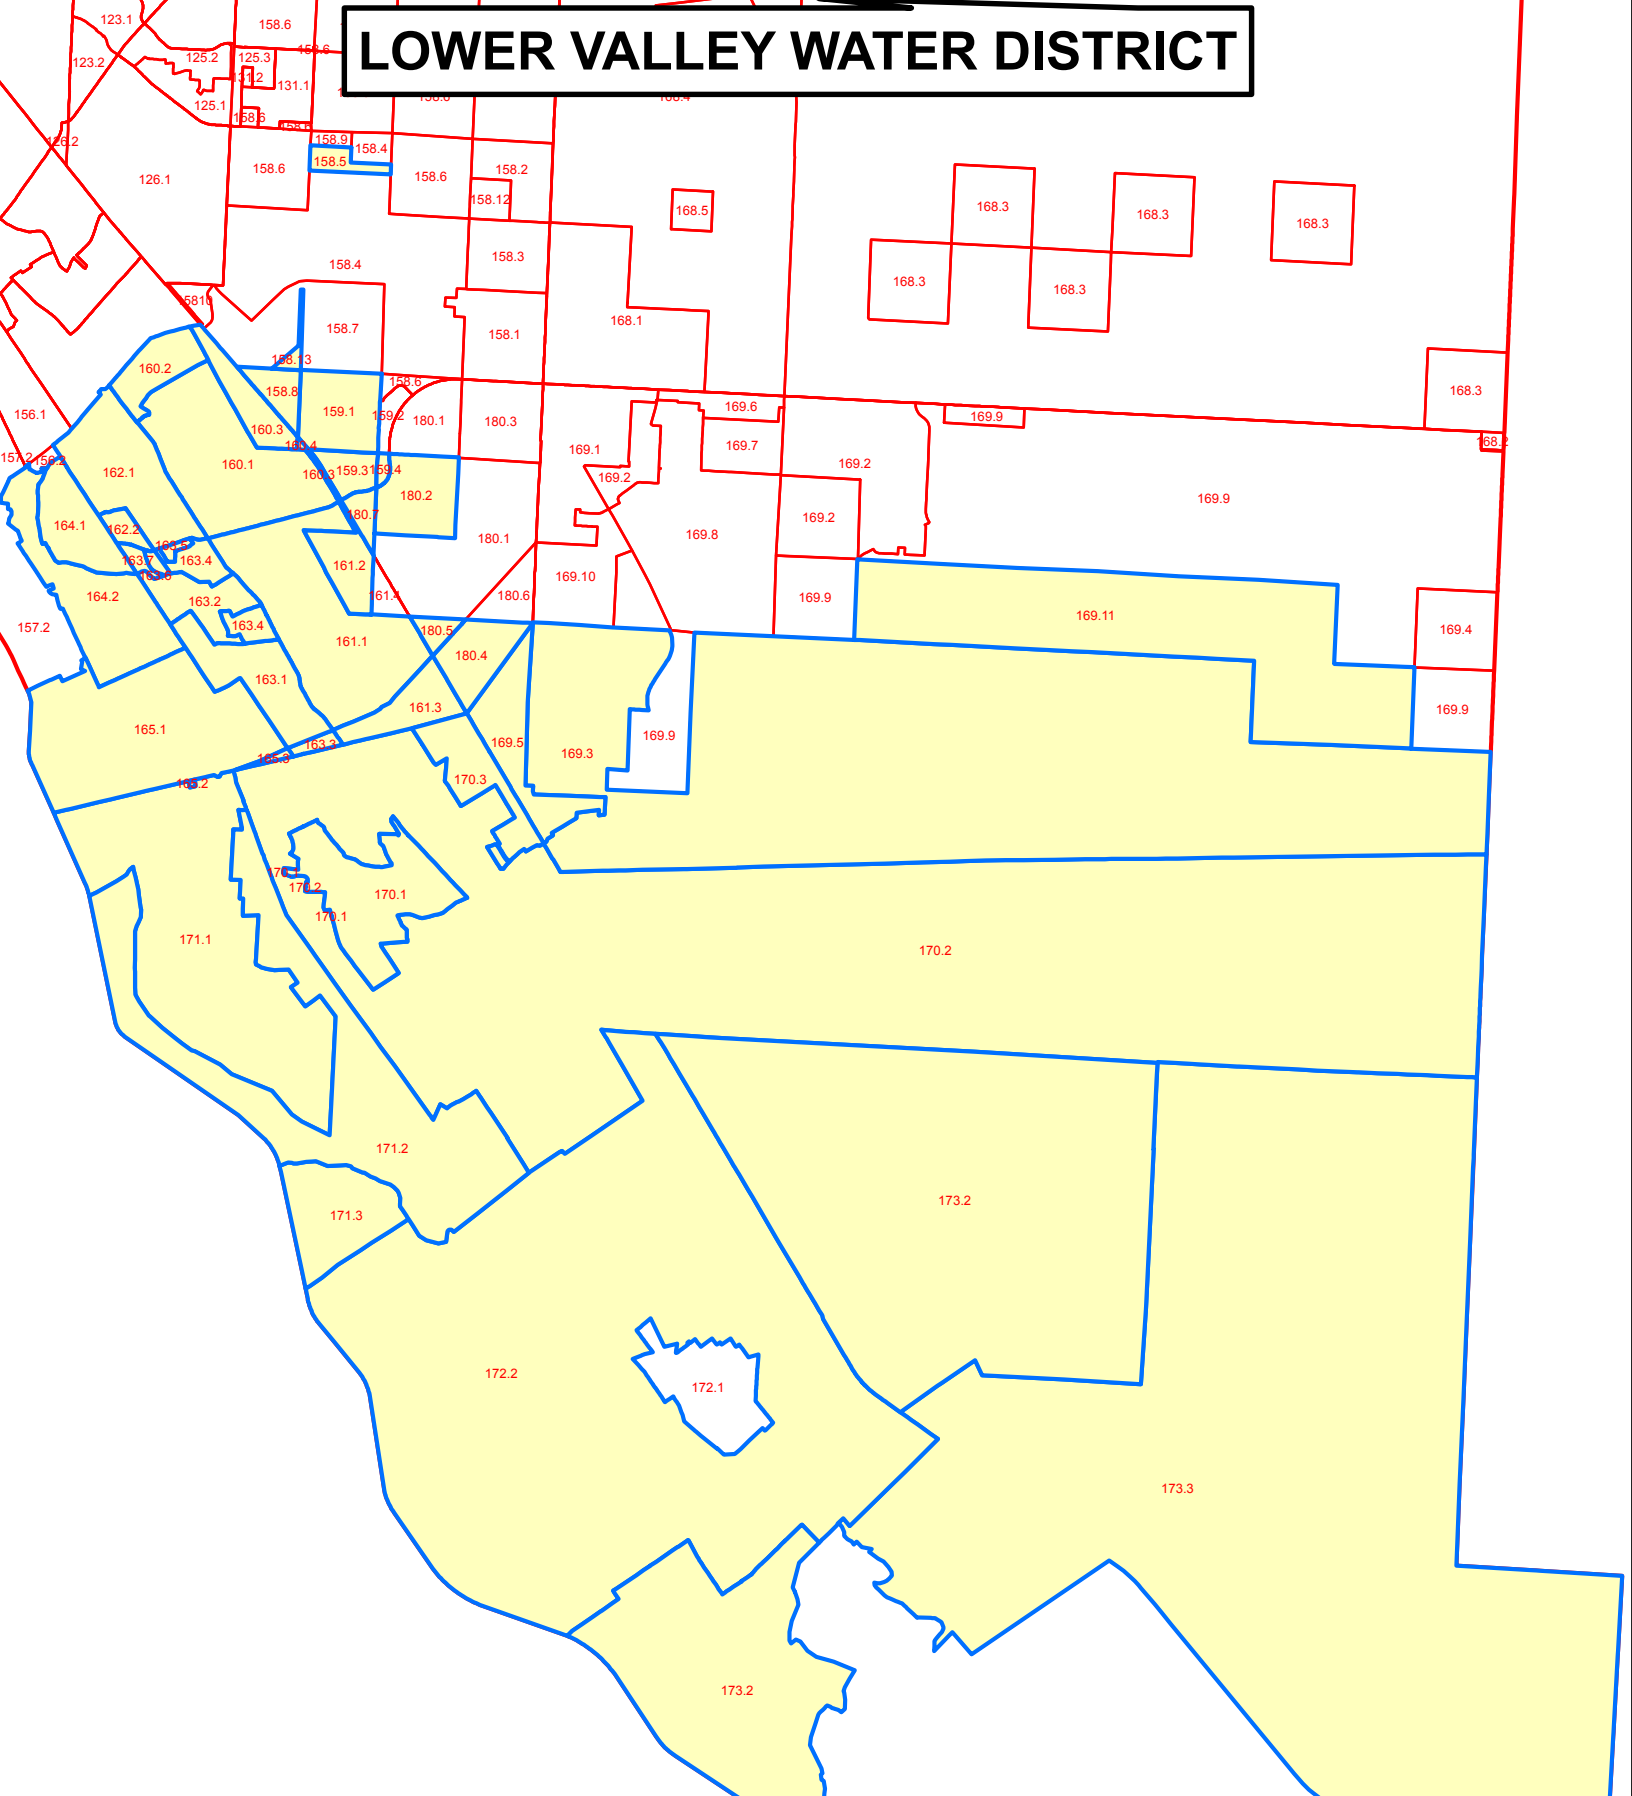

# LOWER VALLEY WATER DISTRICT

## LOWER VALLEY WATER

**WTR1**

- LVW PCT'S.: 158-5.8.13,159-1.3.4,160,161.1.2.3,162-65,169-3.5.11,170-171,172-2,173-2.3,180-2.4.5.7
- PCT\_BOUNDARIES