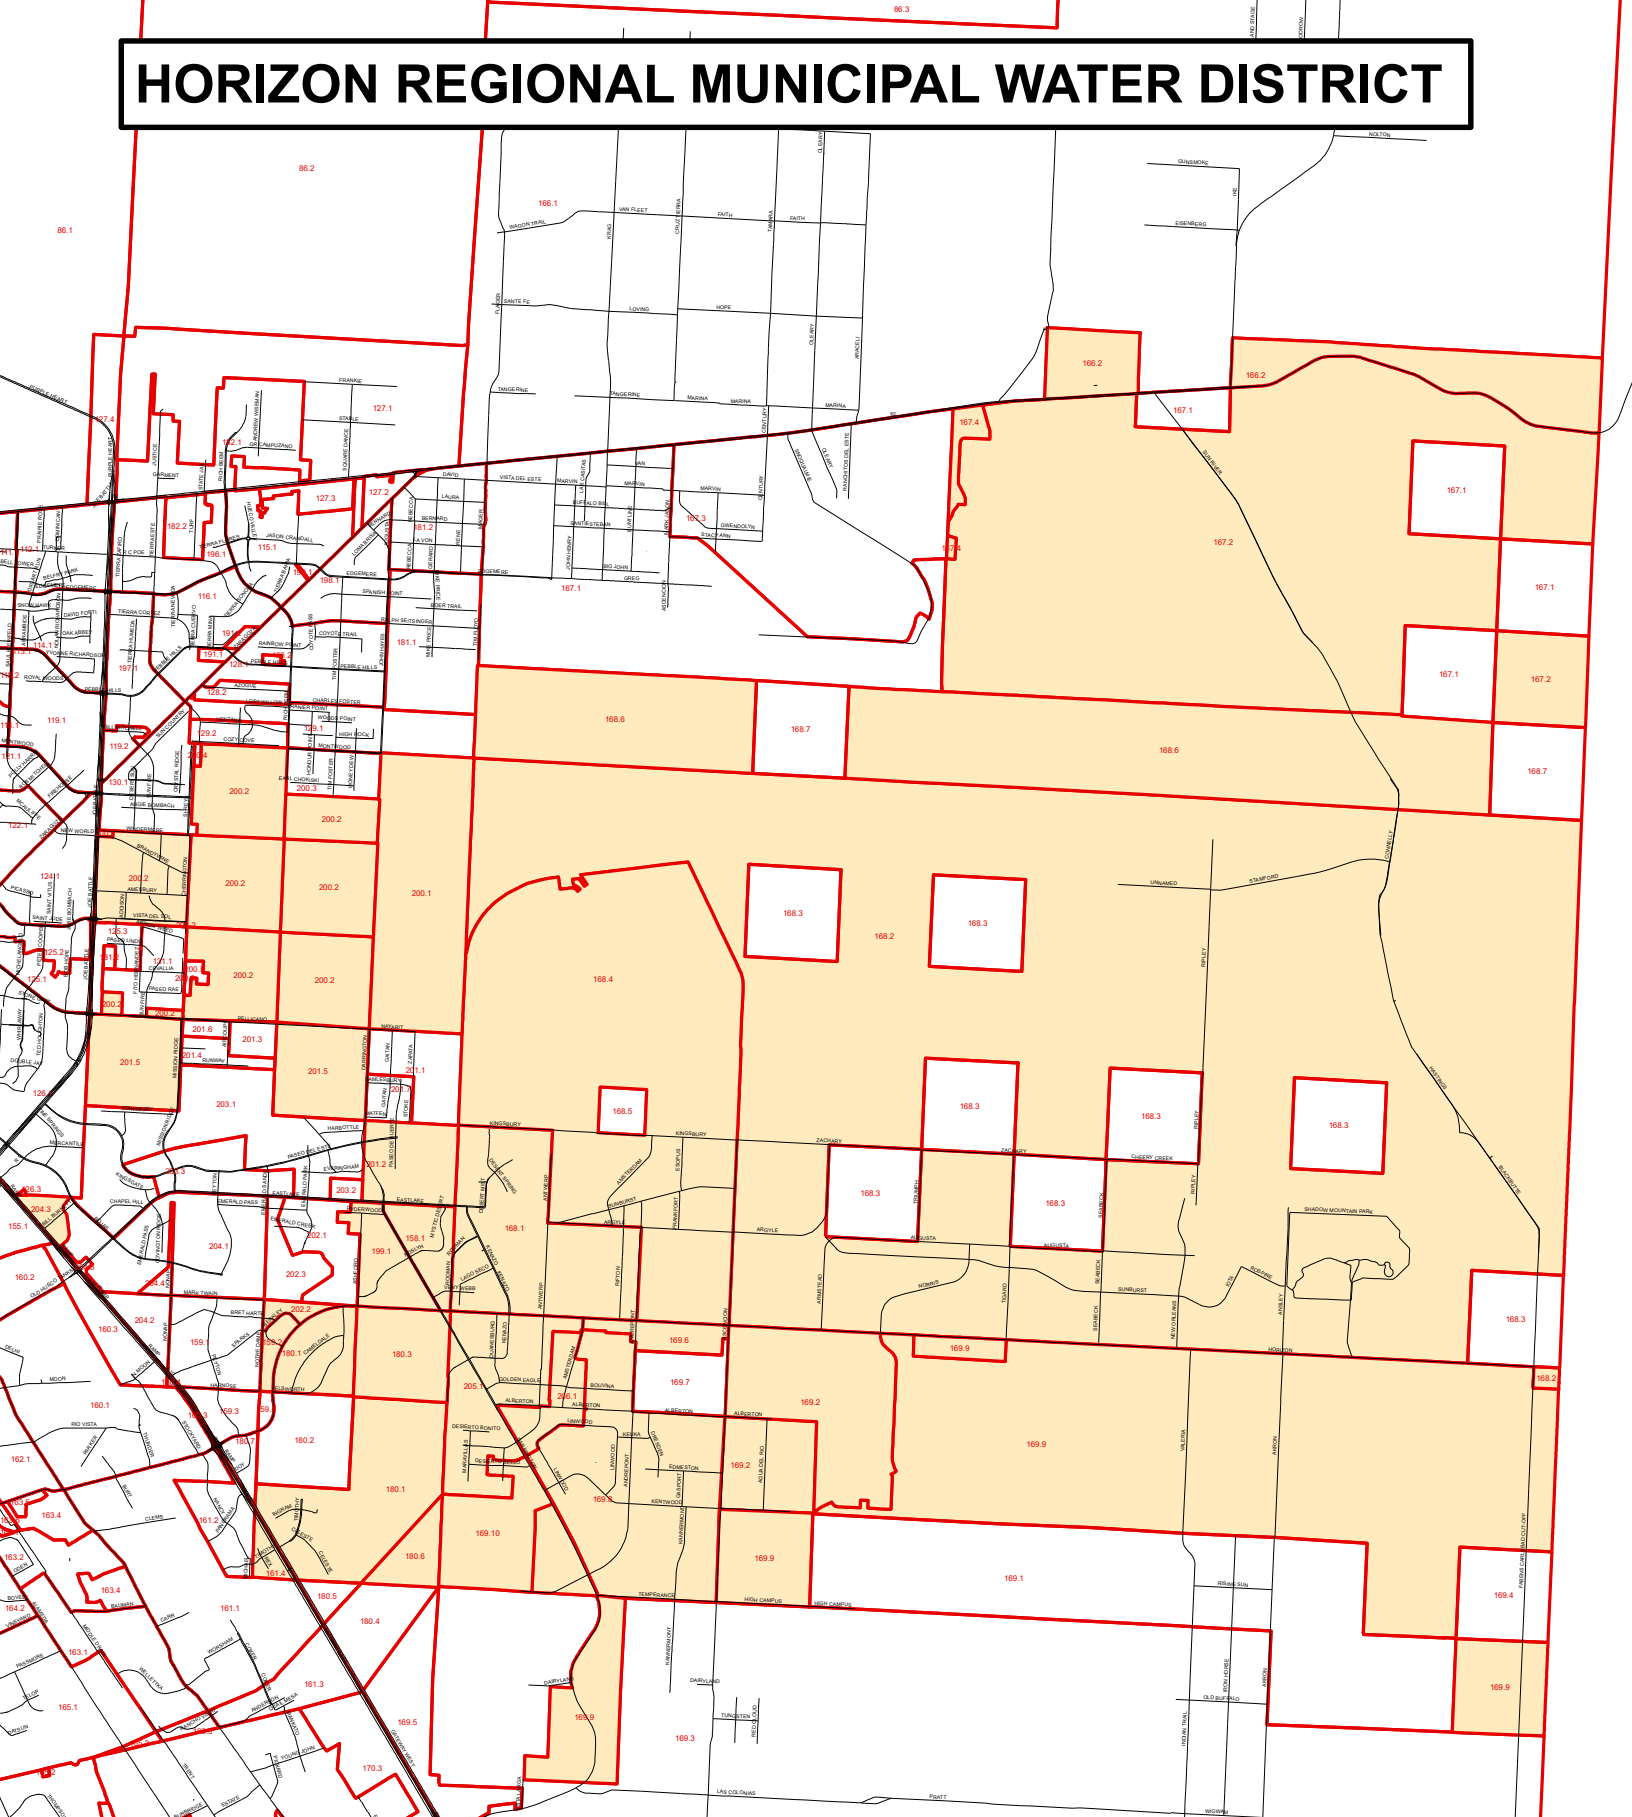

HORIZON REGIONAL MUNICIPAL WATER DISTRICT

HORIZON REG. MUNICIPALITY UTILITY

- MAJOR_INTERSECTIONS
- PCTS 1 - 208
- WTR**
- HORIZON WTR PCTS: 158.1,159.2,161.4,166.2,167.2.4,168.1.2,4,6,169.2.6,8,9,10,180.1.3,6,199,200.1.2,201.2.5,202.2,204.3,205,206