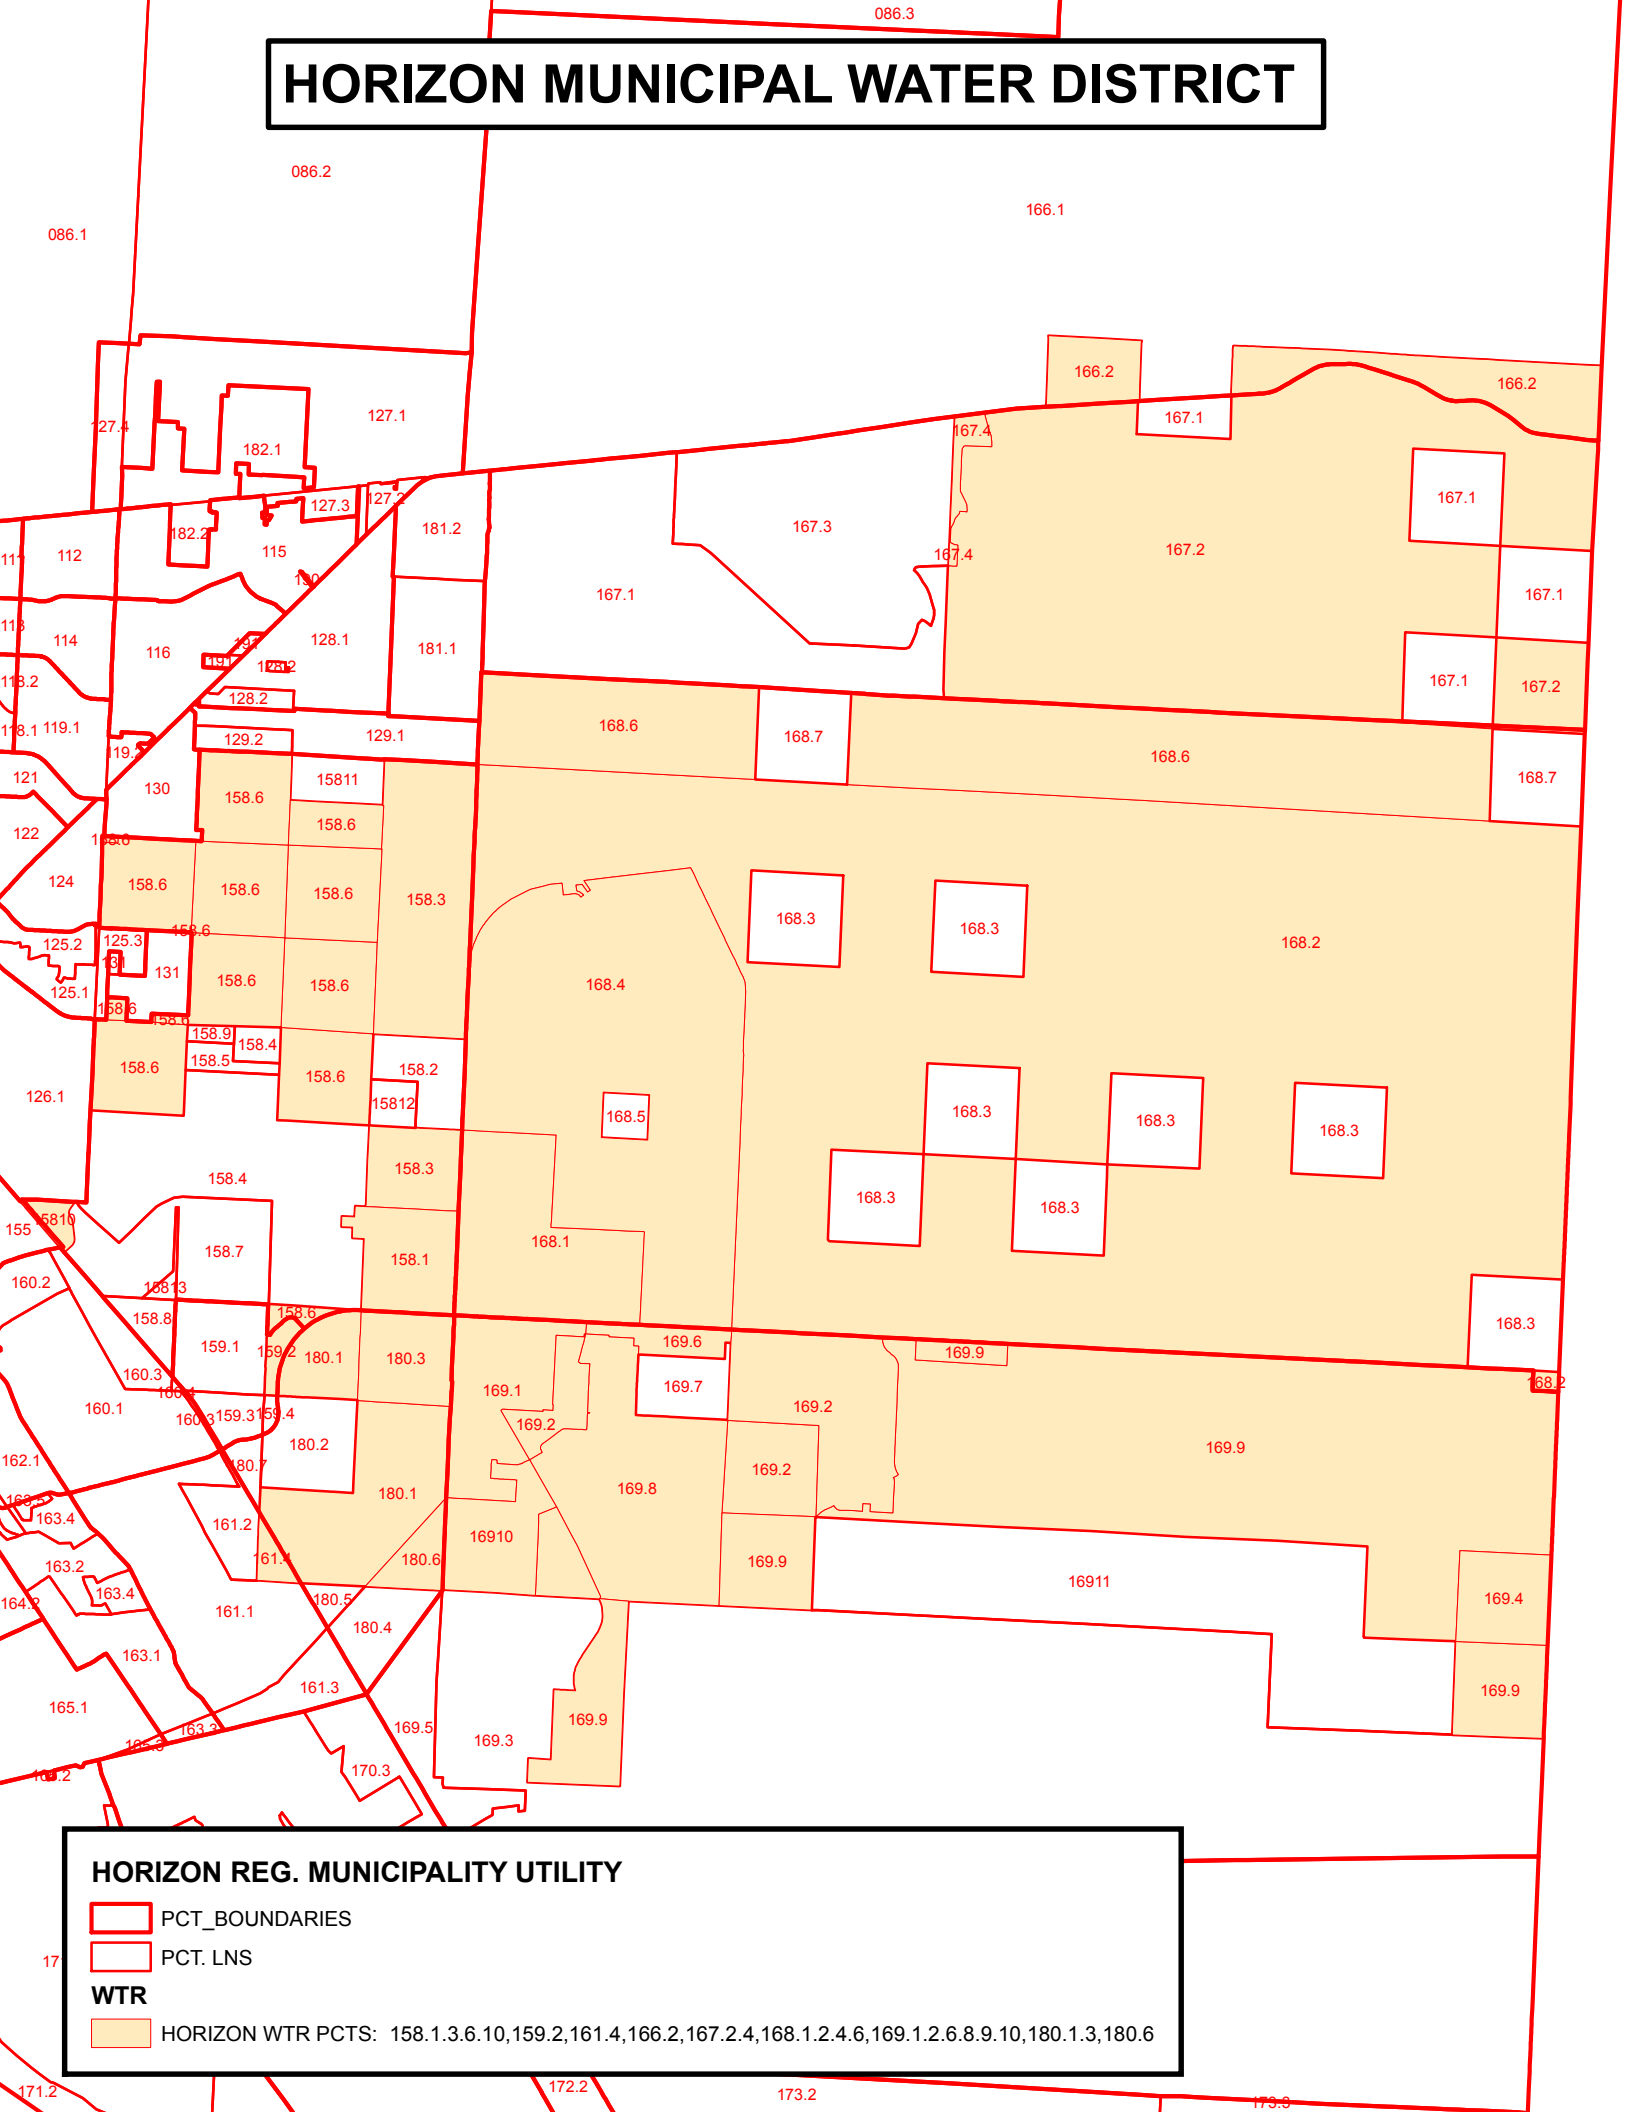

# HORIZON MUNICIPAL WATER DISTRICT

**HORIZON REG. MUNICIPALITY UTILITY**

-  PCT\_BOUNDARIES
-  PCT\_LNS
- WTR**
-  HORIZON WTR PCTS: 158.1.3.6.10,159.2,161.4,166.2,167.2.4,168.1.2.4.6,169.1.2.6.8.9.10,180.1.3,180.6