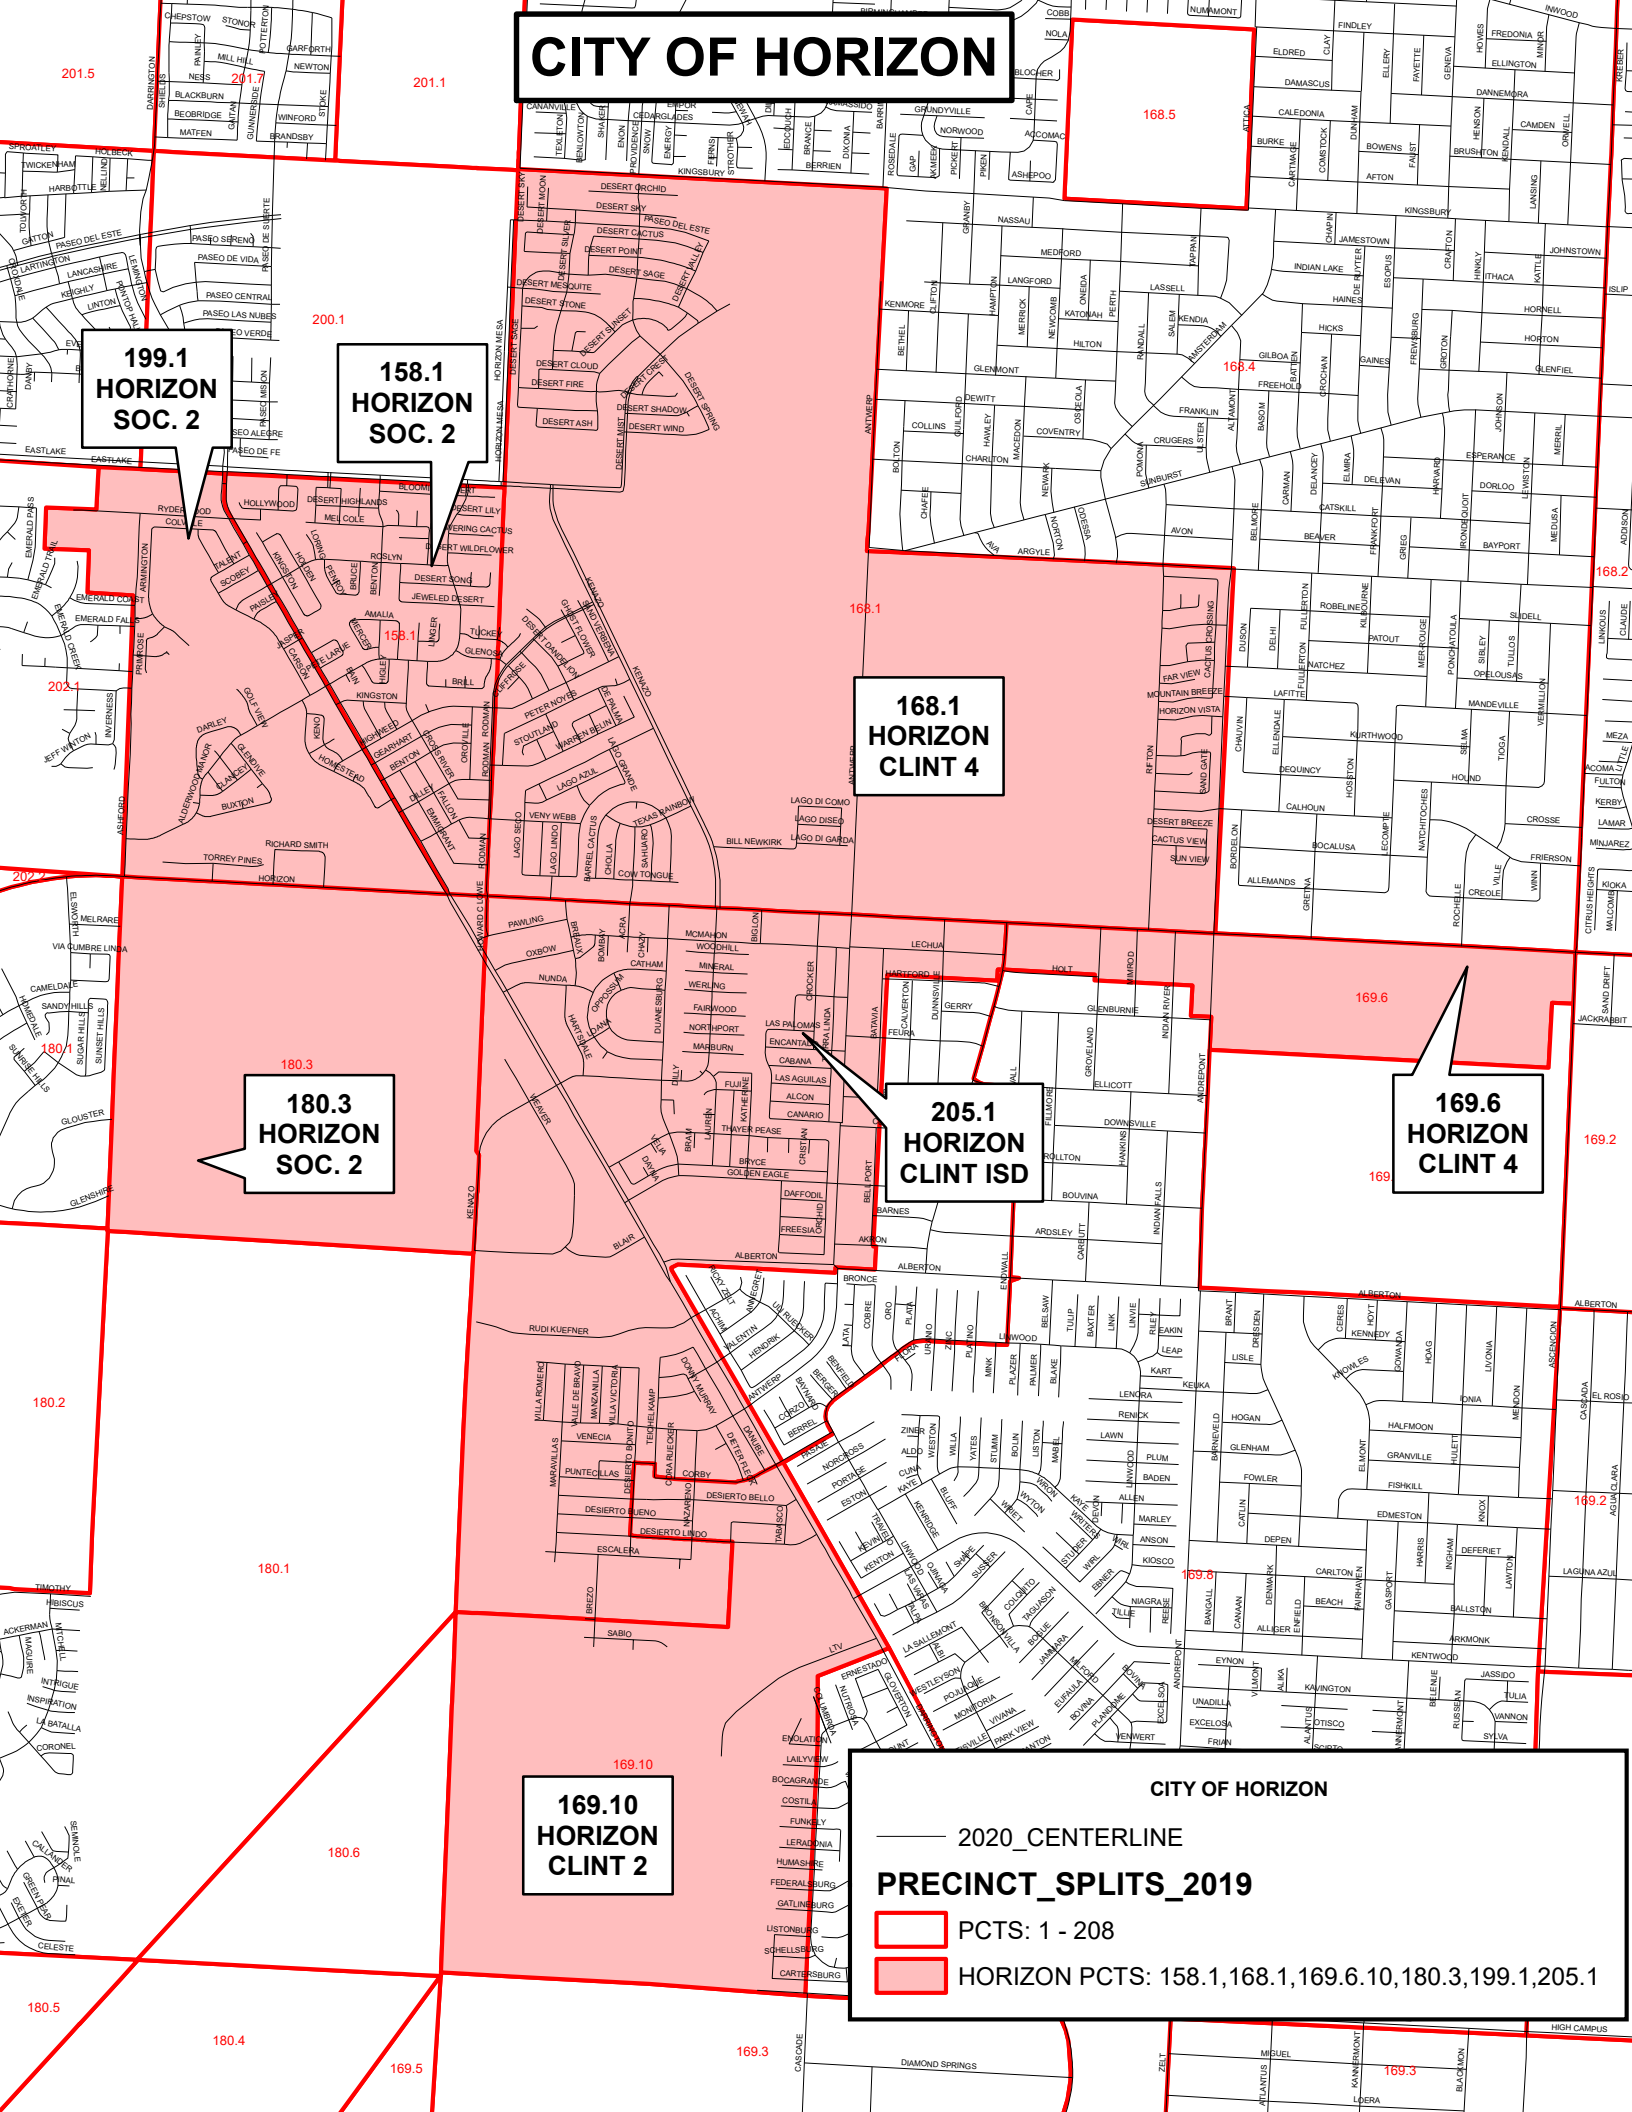

CITY OF HORIZON

**199.1
HORIZON
SOC. 2**

**158.1
HORIZON
SOC. 2**

**180.3
HORIZON
SOC. 2**

**168.1
HORIZON
CLINT 4**

**205.1
HORIZON
CLINT ISD**

**169.6
HORIZON
CLINT 4**

**169.10
HORIZON
CLINT 2**

CITY OF HORIZON

— 2020_CENTERLINE

PRECINCT_SPLITS_2019

- PCTS: 1 - 208
- HORIZON PCTS: 158.1,168.1,169.6,10,180.3,199.1,205.1