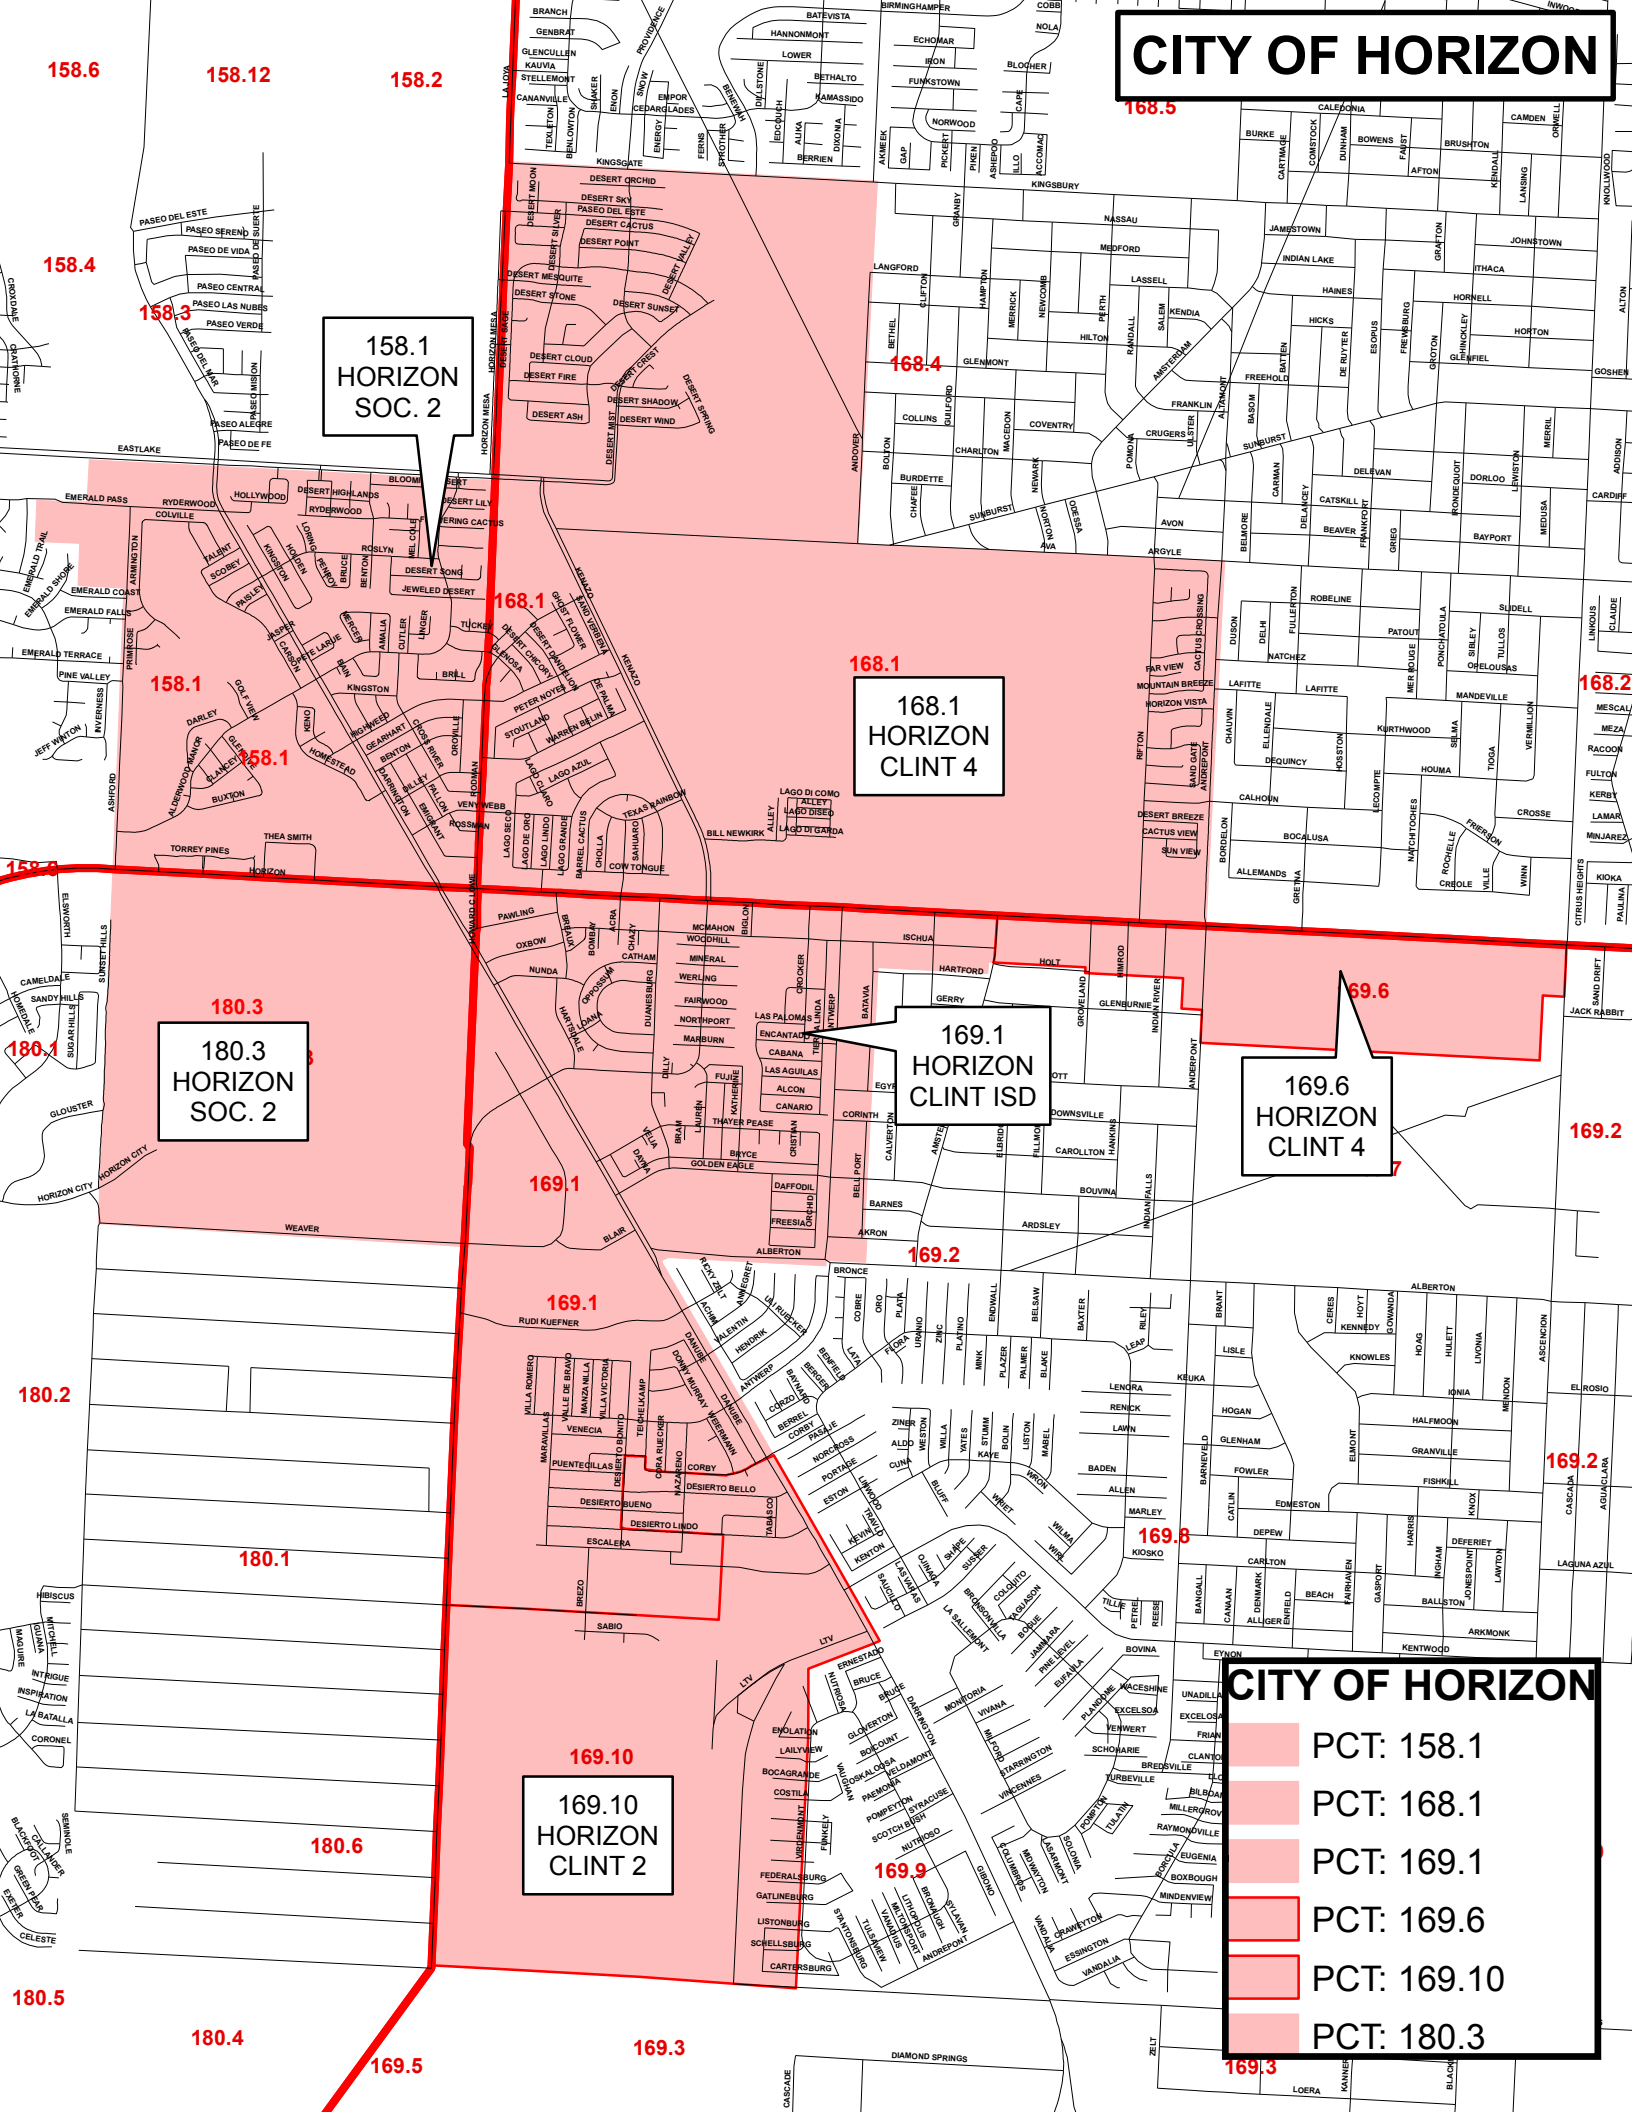

CITY OF HORIZON

158.1
HORIZON
SOC. 2

168.1
HORIZON
CLINT 4

180.3
HORIZON
SOC. 2

169.1
HORIZON
CLINT ISD

169.6
HORIZON
CLINT 4

169.10
HORIZON
CLINT 2

CITY OF HORIZON

- PCT: 158.1
- PCT: 168.1
- PCT: 169.1
- PCT: 169.6
- PCT: 169.10
- PCT: 180.3