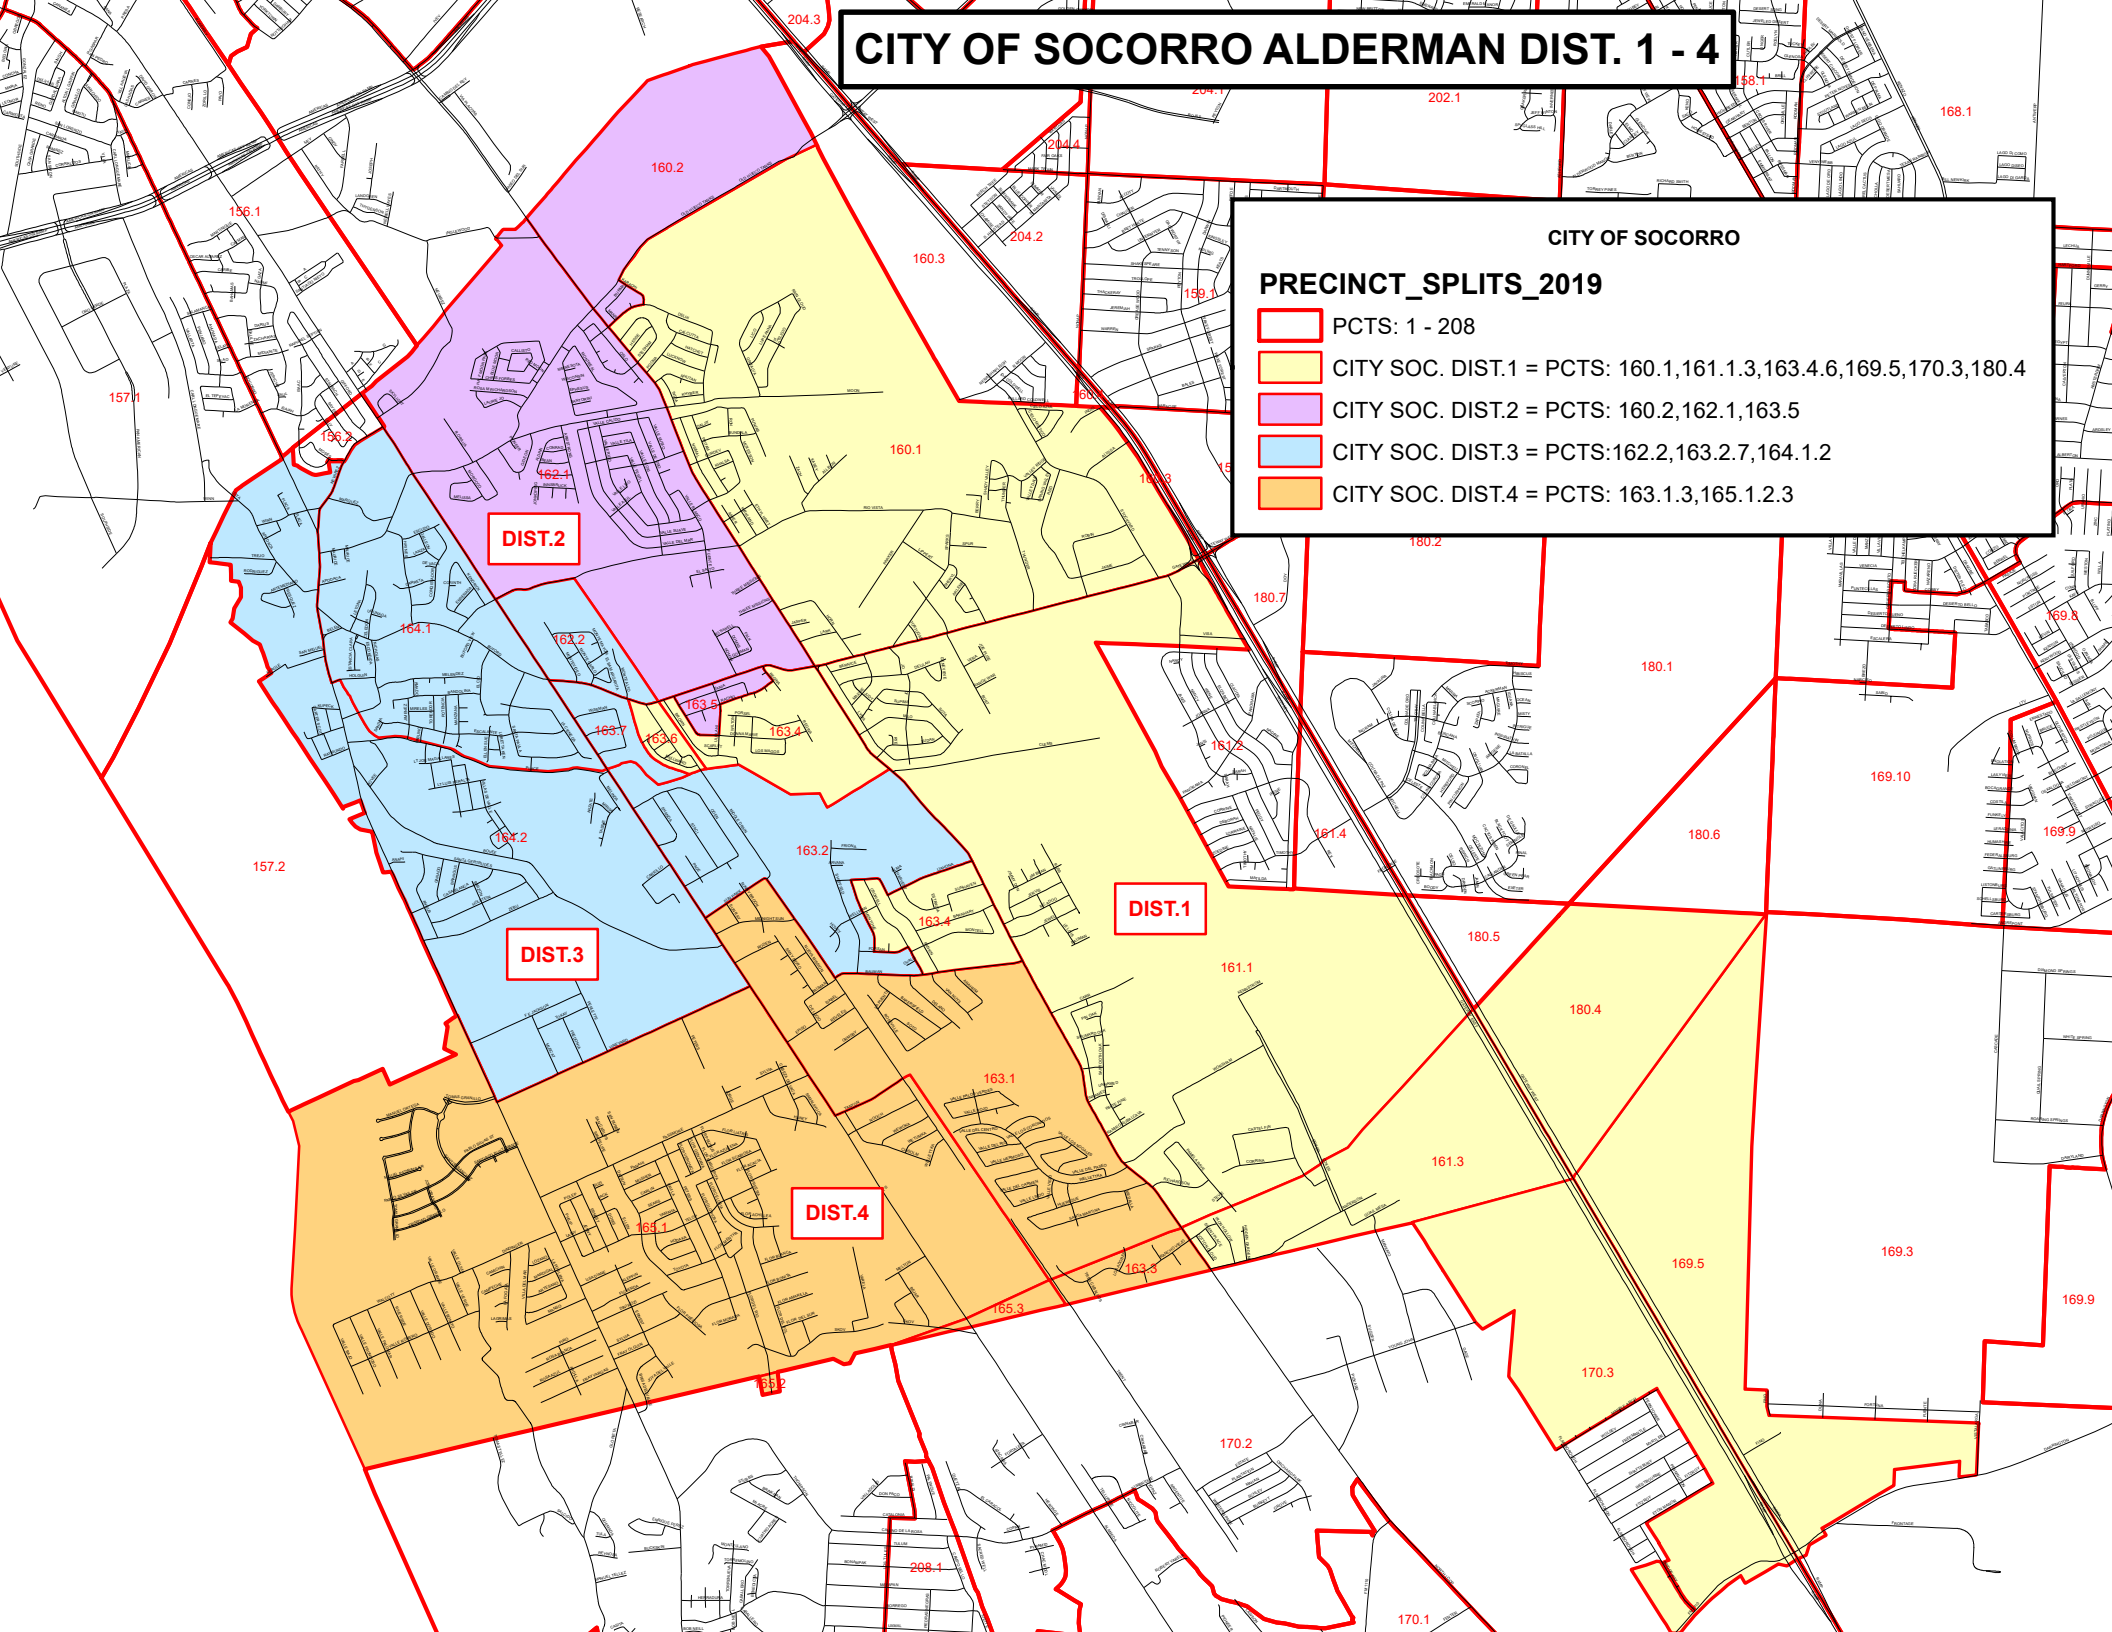

CITY OF SOCORRO ALDERMAN DIST. 1 - 4

CITY OF SOCORRO
PRECINCT_SPLITS_2019

-  PCTS: 1 - 208
-  CITY SOC. DIST.1 = PCTS: 160.1,161.1.3,163.4.6,169.5,170.3,180.4
-  CITY SOC. DIST.2 = PCTS: 160.2,162.1,163.5
-  CITY SOC. DIST.3 = PCTS:162.2,163.2.7,164.1.2
-  CITY SOC. DIST.4 = PCTS: 163.1.3,165.1.2.3

DIST.2

DIST.3

DIST.1

DIST.4