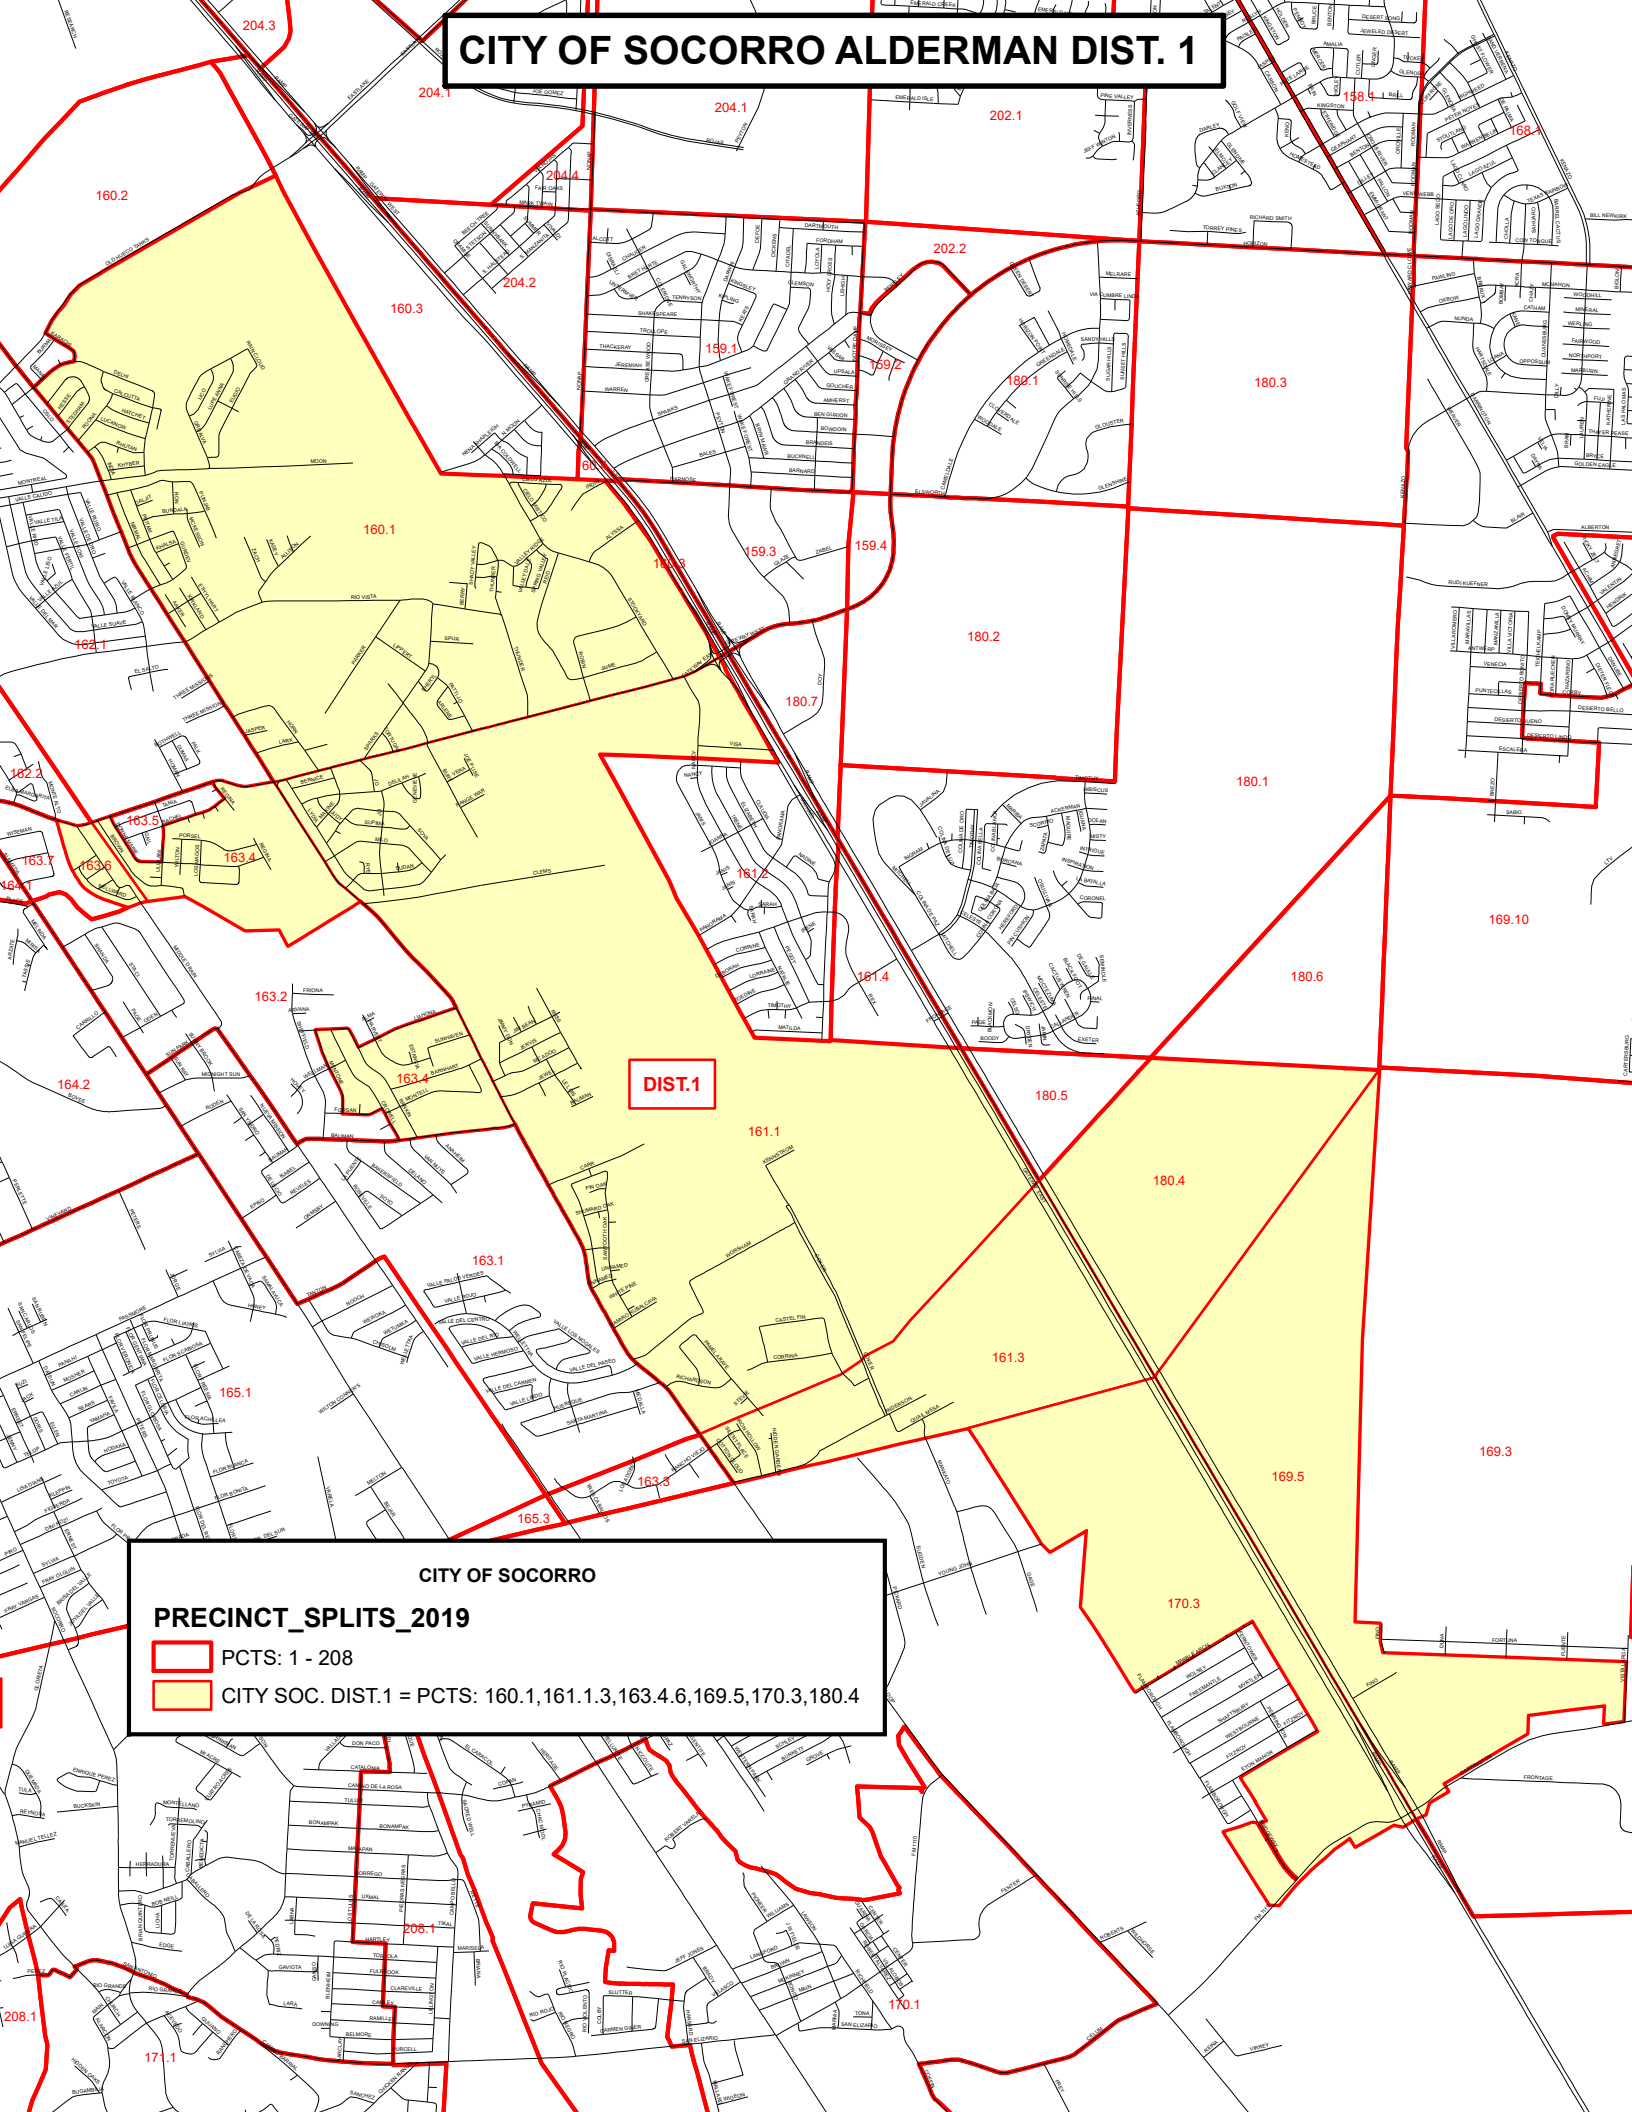

CITY OF SOCORRO ALDERMAN DIST. 1

DIST.1

CITY OF SOCORRO
PRECINCT_SPLITS_2019

-  PCTS: 1 - 208
-  CITY SOC. DIST.1 = PCTS: 160.1, 161.1.3, 163.4.6, 169.5, 170.3, 180.4